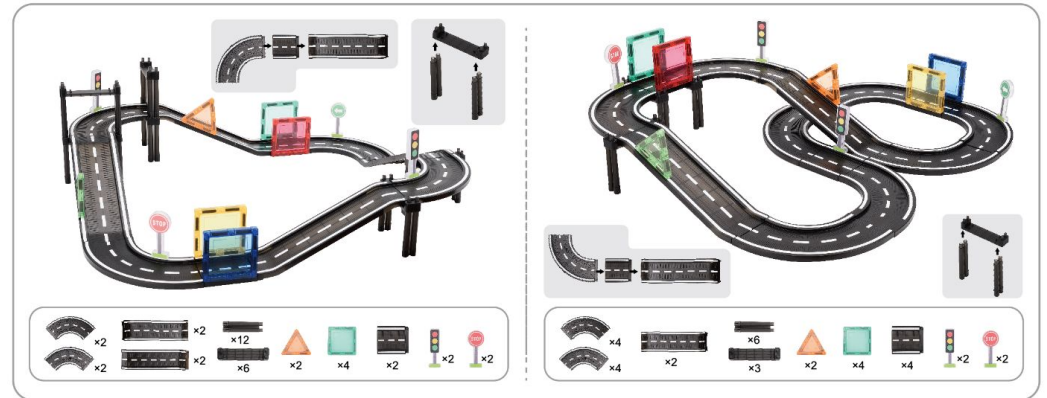

- Curved track (x2)
- Curved track (x2)
- Black rectangle (x12)
- Black rectangle (x6)
- Orange triangle (x2)
- Green square (x4)
- Black rectangle (x2)
- Traffic light (x2)
- Stop sign (x2)