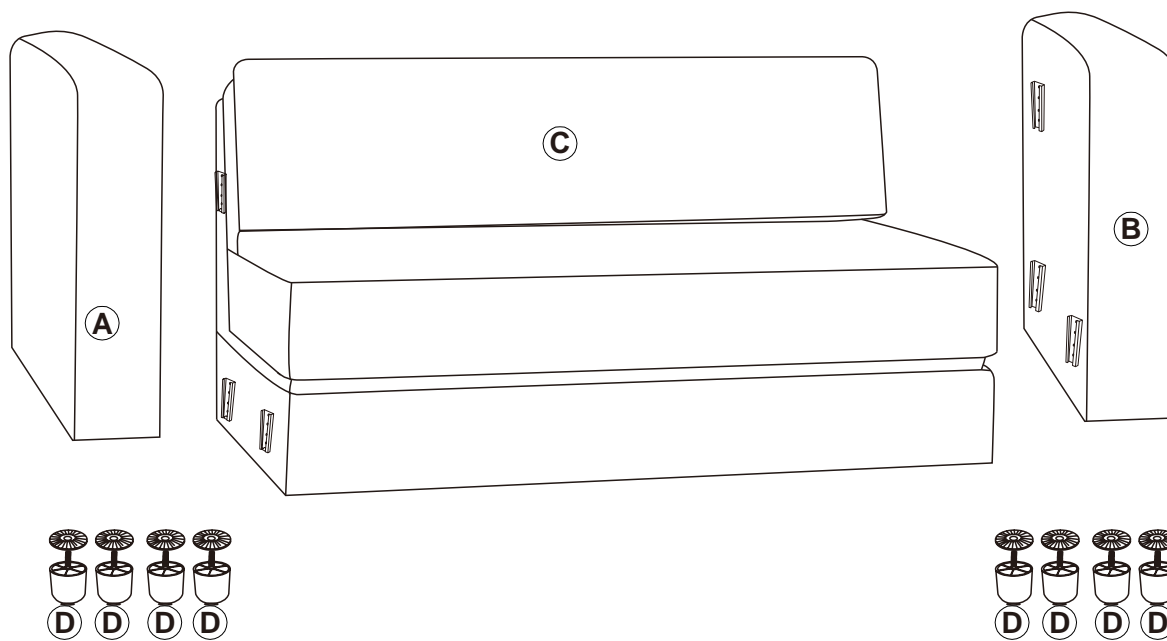

FOR INDOOR AND DOMESTIC USE.

FAILURE TO FOLLOW THESE WARNINGS COULD RESULT IN SERIOUS INJURY.

MAXIMUM SAFE LOAD: 200KGS

1 Parts List

			
(A) 1PC	(B) 1PC	(C) 1PC	(D) 8PCS

PANEL LAYOUT

STEP 1

STEP 2

STEP 3

STEP 4