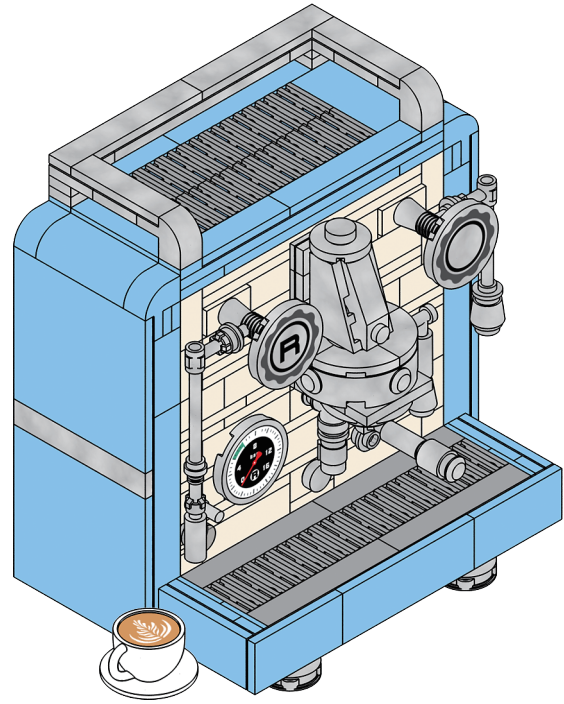

Flip over

70

71

72

anko

miniblocks
Coffee Machine

 **WARNING: CHOKING HAZARD-SMALL PARTS.**
NOT SUITABLE FOR CHILDREN UNDER 3 YEARS.

ADULT ASSISTANCE IS RECOMMENDED.
PRODUCT MAY VARY SLIGHTLY FROM IMAGE SHOWN.