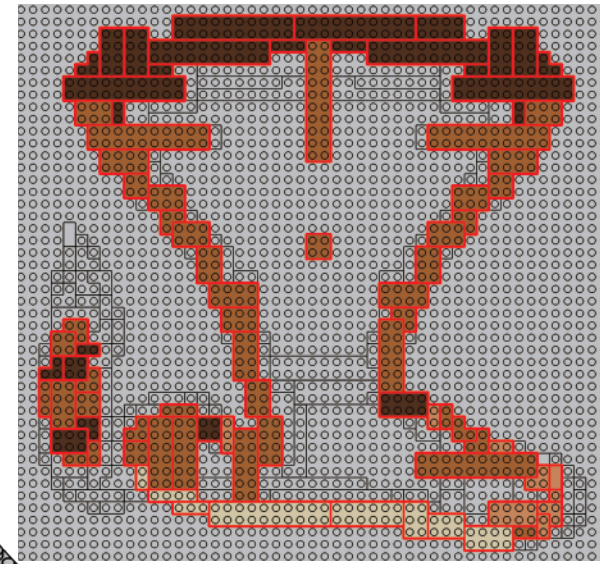

270mm

anko

miniblocks

Snake Frame Instructions

12+
years

Animal
Series

1571
PIECES

Difficulty Level

4

5

6

7

8

9

10

11

12

13

14

15

16

17

18

19

20

21

22

23

24

25

26

27