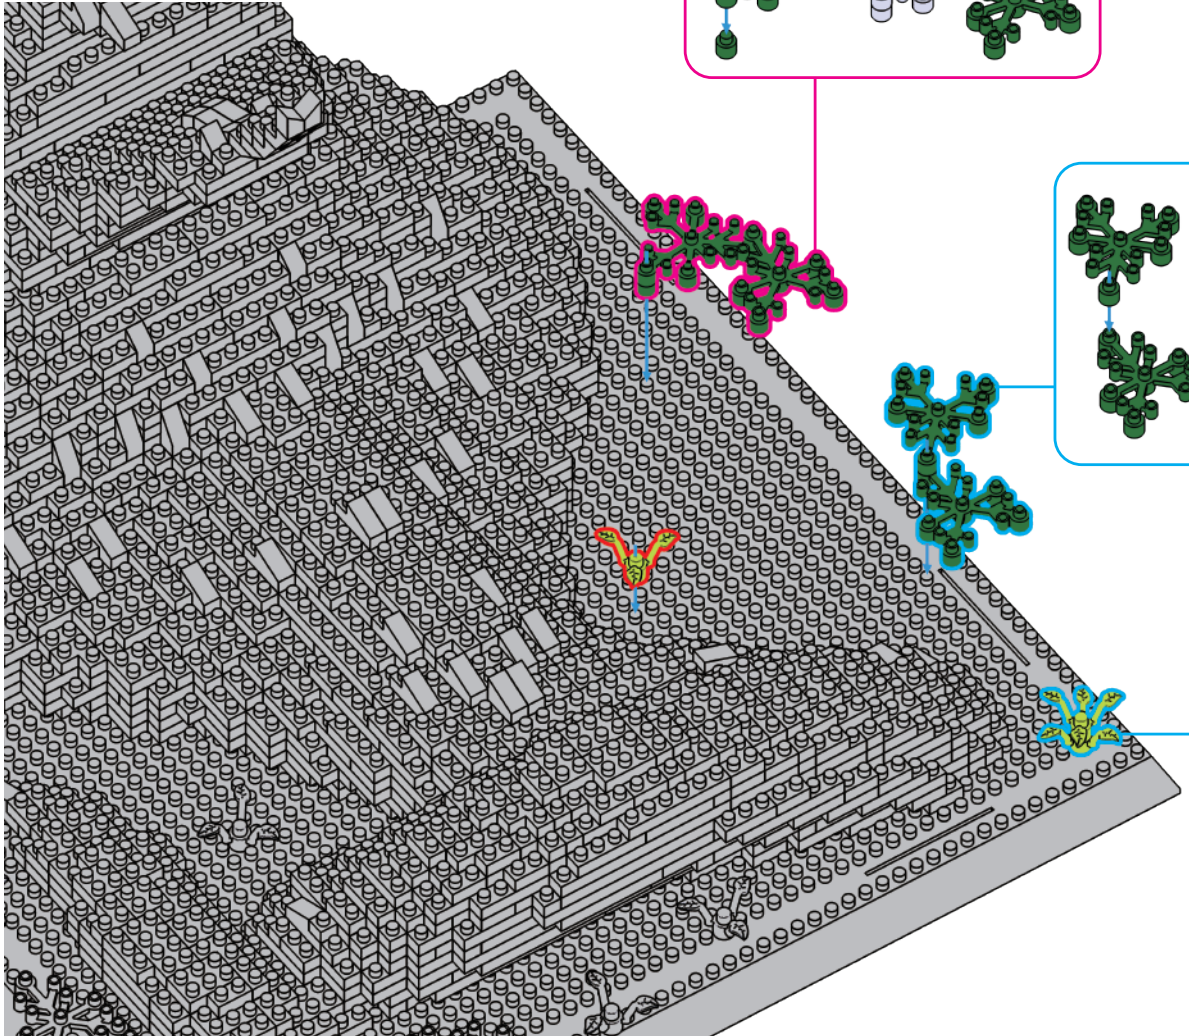

Two stickers are the special sticker.

1. Tear off the sticker and stick it on the designated area.
2. Make sure there are no bubbles under the sticker, press it firmly for 5-10 seconds.
3. Tear off the outer transparent film.

-  x2
-  x4
-  x2
-  x4

46

- 
- 
- 

47

48

49

50

anko

miniblocks
Snake Frame

 **WARNING: CHOKING HAZARD-SMALL PARTS.**
NOT SUITABLE FOR CHILDREN UNDER 3 YEARS.

ADULT ASSISTANCE IS RECOMMENDED.
PRODUCT MAY VARY SLIGHTLY FROM IMAGE SHOWN.