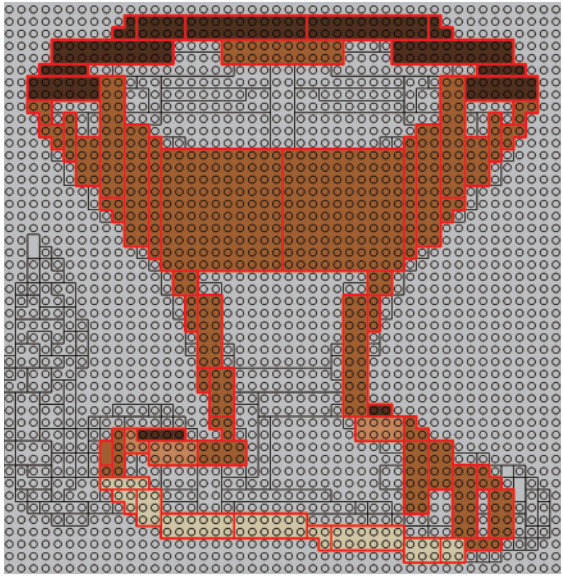

270mm

anko

miniblocks

Snake Frame Instructions

12+
years

Animal
Series

1571
PIECES

Difficulty Level

4

5

6

7

8

9

10

11

12

13

14

15

16

17

18

19

20

21

22

23

24

25

26

27