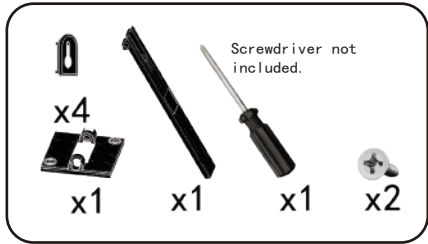

270mm

anko

miniblocks

Snake Frame Instructions

12+
years

Animal
Series

1571
PIECES

Difficulty Level

K: 43-689-163 | T: 72-437-995

200mm

1

3

- | | | | | | | | | | | | | | | | | | |
|----|----|----|----|----|----|----|----|----|----|----|----|----|----|----|----|----|----|
| x4 | x1 | x1 | x1 | x1 | x5 | x4 | x1 | x1 | x1 | x5 | x1 | x7 | x1 | x4 | x6 | x2 | x1 |
| x8 | x2 | x1 | x1 | x1 | x5 | x2 | x2 | x7 | x2 | x2 | x1 | | | | | | |