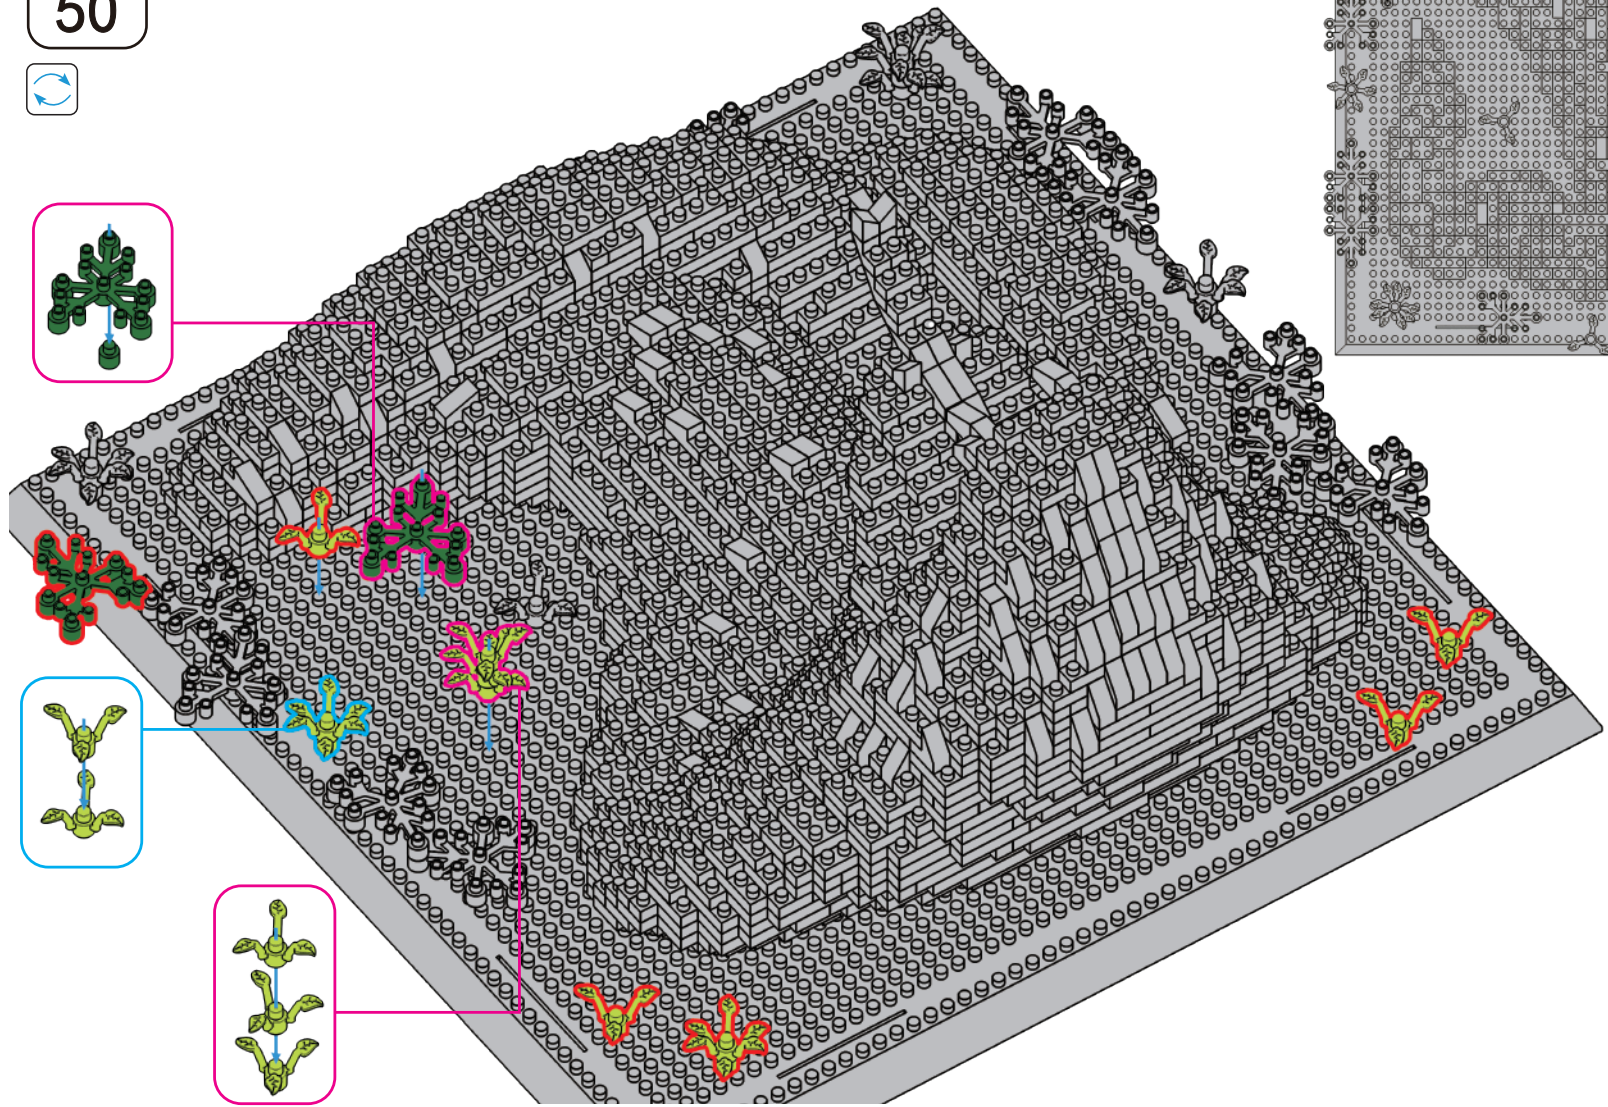

Two stickers are the special sticker.

1. Tear off the sticker and stick it on the designated area.
2. Make sure there are no bubbles under the sticker, press it firmly for 5-10 seconds.
3. Tear off the outer transparent film.

-  x2
-  x4
-  x2
-  x4

46

- 
- 
- 

47

48

49

50

anko

miniblocks
Snake Frame

 **WARNING: CHOKING HAZARD-SMALL PARTS.**
NOT SUITABLE FOR CHILDREN UNDER 3 YEARS.

ADULT ASSISTANCE IS RECOMMENDED.
PRODUCT MAY VARY SLIGHTLY FROM IMAGE SHOWN.