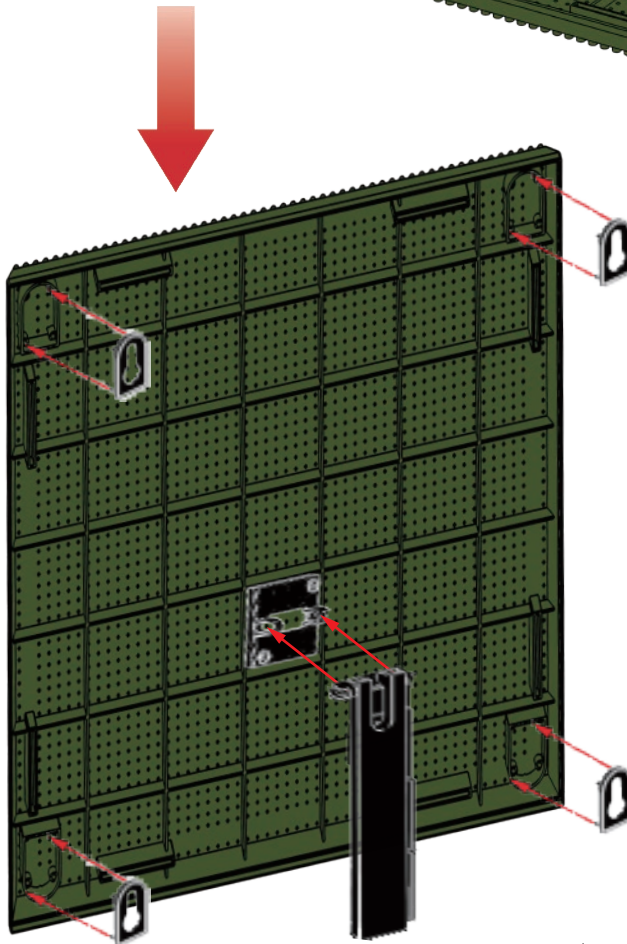

270mm

anko

miniblocks

Snake Frame Instructions

12+
years

Animal
Series

1571
PIECES

Difficulty Level

K: 43-689-163 | T: 72-437-995

200mm

1

3

- | | | | | | | | | | | | | | | | | | |
|----|----|----|----|----|----|----|----|----|----|----|----|----|----|----|----|----|----|
| x4 | x1 | x1 | x1 | x1 | x5 | x4 | x1 | x1 | x1 | x5 | x1 | x7 | x1 | x4 | x6 | x2 | x1 |
| x8 | x2 | x1 | x1 | x1 | x5 | x2 | x2 | x7 | x2 | x2 | x1 | | | | | | |