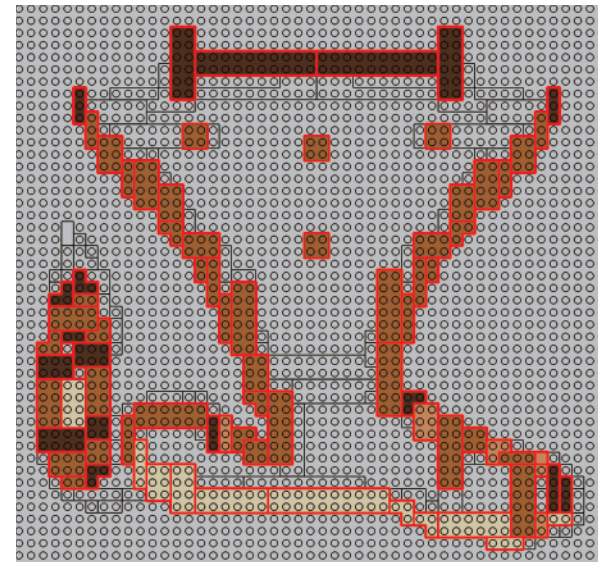

270mm

anko

miniblocks

Snake Frame Instructions

12+
years

Animal
Series

1571
PIECES

Difficulty Level

4

5

6

7

8

9

10

11

12

13

14

15

16

17

18

19

20

21

22

23

24

25

26

27