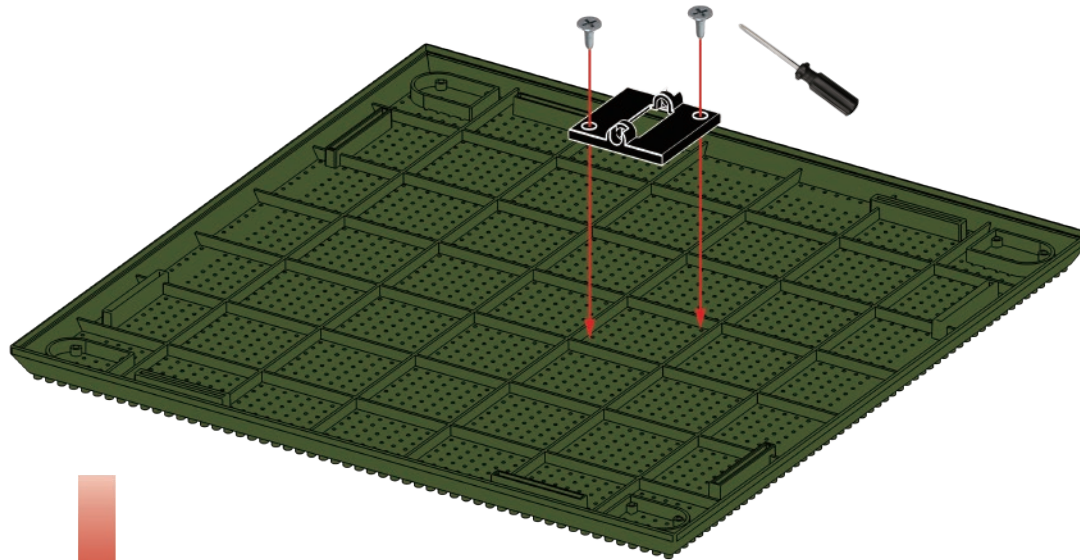

270mm

anko

miniblocks

Snake Frame Instructions

12+
years

Animal
Series

1571
PIECES

Difficulty Level

K: 43-689-163 | T: 72-437-995

200mm

1

3

- | | | | | | | | | | | | | | | | | | |
|----|----|----|----|----|----|----|----|----|----|----|----|----|----|----|----|----|----|
| x4 | x1 | x1 | x1 | x1 | x5 | x4 | x1 | x1 | x1 | x5 | x1 | x7 | x1 | x4 | x6 | x2 | x1 |
| x8 | x2 | x1 | x1 | x1 | x5 | x2 | x2 | x7 | x2 | x2 | x1 | | | | | | |