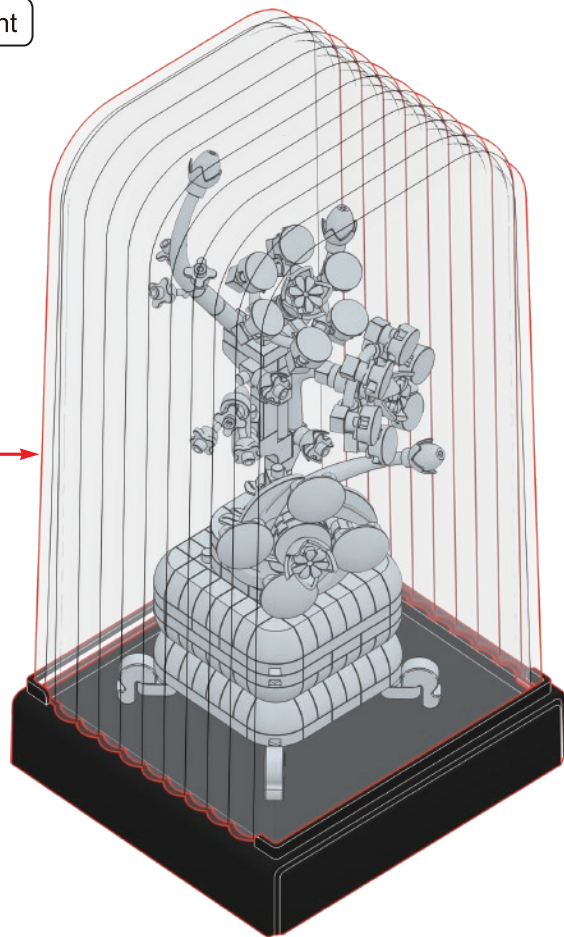

8

9

10

11

12

13

14

15

16

17

18

19

20

21

23

24

anko

miniblocks

Flower in Case

 **WARNING: CHOKING HAZARD-SMALL PARTS.**
NOT SUITABLE FOR CHILDREN UNDER 3 YEARS.

ADULT ASSISTANCE IS RECOMMENDED.
PRODUCT MAY VARY SLIGHTLY FROM IMAGE SHOWN.

200mm

anko

miniblocks
Flower in Case
Instructions