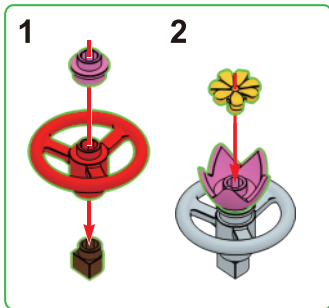

16

17

18

19

20

21

23

24

anko

miniblocks

Flower in Case

 **WARNING: CHOKING HAZARD-SMALL PARTS.**
NOT SUITABLE FOR CHILDREN UNDER 3 YEARS.

ADULT ASSISTANCE IS RECOMMENDED.
PRODUCT MAY VARY SLIGHTLY FROM IMAGE SHOWN.

200mm

anko

miniblocks
Flower in Case
Instructions