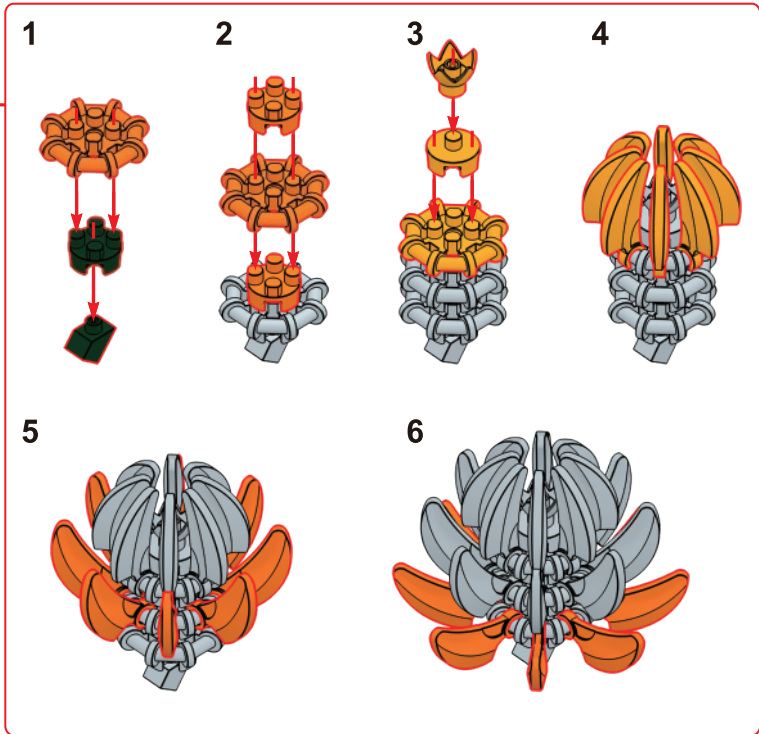

X1

19

1

2

3

4

20

21

★ Transparent

22

anko

miniblocks

Flower in Case

 **WARNING: CHOKING HAZARD-SMALL PARTS.**
NOT SUITABLE FOR CHILDREN UNDER 3 YEARS.

ADULT ASSISTANCE IS RECOMMENDED.
PRODUCT MAY VARY SLIGHTLY FROM IMAGE SHOWN.