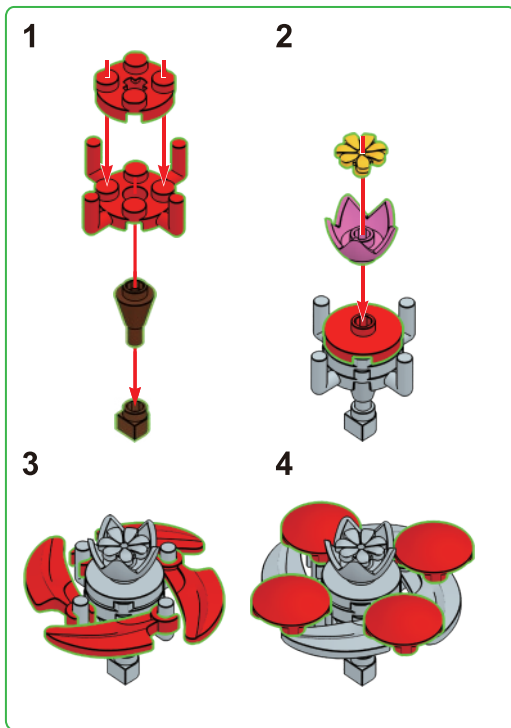

8

9

10

11

12

13

14

15

16

17

18

19

20

21

23

24

anko

miniblocks

Flower in Case

 **WARNING: CHOKING HAZARD-SMALL PARTS.**
NOT SUITABLE FOR CHILDREN UNDER 3 YEARS.

ADULT ASSISTANCE IS RECOMMENDED.
PRODUCT MAY VARY SLIGHTLY FROM IMAGE SHOWN.

200mm

anko

miniblocks
Flower in Case
Instructions