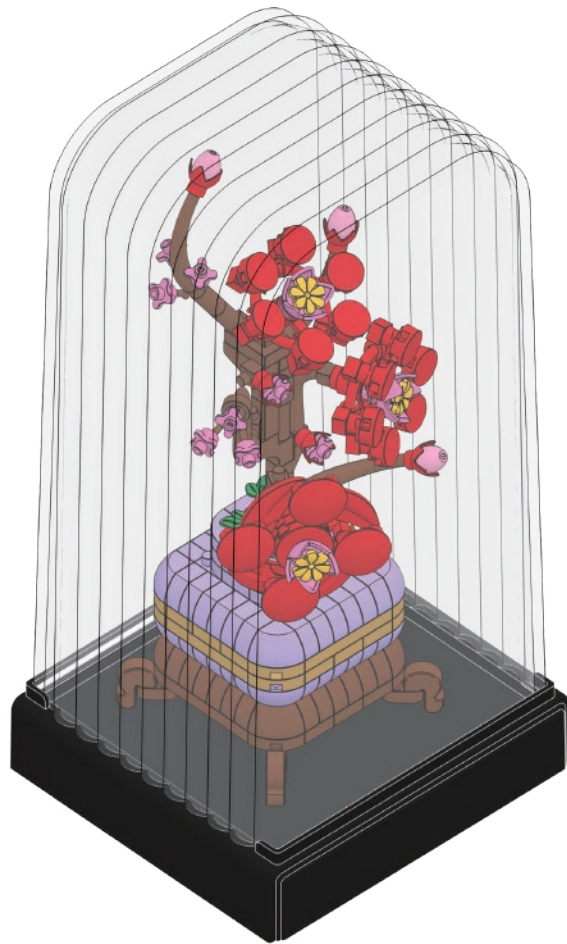

16

17

18

19

20

21

23

24

anko

miniblocks

Flower in Case

 **WARNING: CHOKING HAZARD-SMALL PARTS.**
NOT SUITABLE FOR CHILDREN UNDER 3 YEARS.

ADULT ASSISTANCE IS RECOMMENDED.
PRODUCT MAY VARY SLIGHTLY FROM IMAGE SHOWN.

200mm

anko

miniblocks
Flower in Case
Instructions