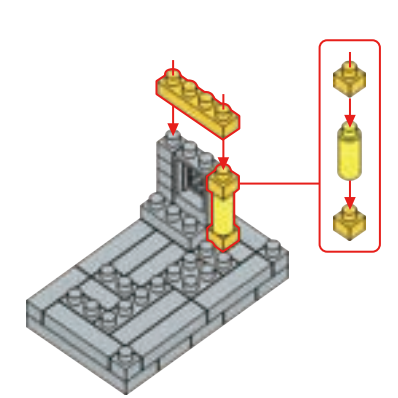

Building Series

209
PIECES

Difficulty Level

6+
years

Instructions

Bakery Shop

ADULT ASSISTANCE IS RECOMMENDED. K: 43-688-920 | T: 72-438-176

WARNING: CHOKING HAZARD-SMALL PARTS.
NOT SUITABLE FOR CHILDREN UNDER 3 YEARS.
PRODUCT MAY VARY SLIGHTLY FROM IMAGE SHOWN.

1

2

3

4

★ Transparent

5

6

7

8

9

10

11

★ Transparent

12

13

14

15

16