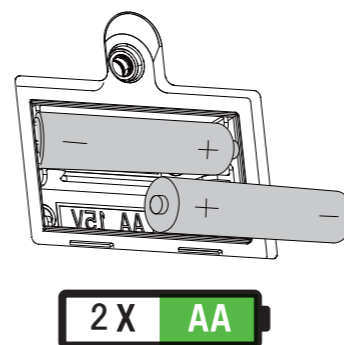

INSTRUCTION MANUAL

Wooden Kitchen

Read and follow instruction carefully and keep for future reference.

MADE IN CHINA

WARNING:
CHOKING HAZARD - SMALL PARTS.
NOT FOR CHILDREN UNDER 3 YEARS.

WARNING: PLEASE SECURE YOUR FURNITURE WITH THE SUPPLIED WALL FIXING. SCAN THE CODE FOR MORE INFORMATION.

WARNING:

- **WARNING:** ADULT ASSEMBLY IS REQUIRED. UNASSEMBLED PARTS CONTAIN SCREWS WITH FUNCTIONAL SHARP POINTS. PLEASE KEEP UNASSEMBLED PARTS AWAY FROM SMALL CHILDREN. THIS IS A TOY, INTENDED FOR ROLE PLAY ONLY.
- **WARNING:** PLEASE SECURE THIS PRODUCT WITH THE SUPPLIED WALL FIXING. IT IS STRONGLY RECOMMENDED THAT THIS PRODUCT IS PERMANENTLY FIXED TO THE WALL. PLEASE SEEK PROFESSIONAL ADVICE IF YOU ARE IN DOUBT OF WHAT FIXING DEVICE TO USE. REGULARLY CHECK THE ANCHOR IS SECURELY MAINTAINED.
- **CAUTION:** PLEASE CHECK CONDITION OF PRODUCT REGULARLY AS SCREWS MAY LOOSEN WITH USE OVER TIME. TIGHTEN SCREW FITTINGS IF NECESSARY. DISCONTINUE USE OF THE ITEM IF EXCESSIVE WEAR AND TEAR IS FOUND.

• **WARNING:** BATTERIES ARE TO BE INSERTED WITH THE CORRECT POLARITY (+ and -). DO NOT MIX DIFFERENT TYPES OF BATTERIES OR NEW AND USED BATTERIES. NON-RECHARGEABLE BATTERIES ARE NOT TO BE RECHARGED. RECHARGEABLE BATTERIES SHOULD ONLY BE CHARGED BY ADULT. RECHARGEABLE BATTERIES ARE TO BE REMOVED FROM THE TOY BEFORE BEING CHARGED. THE SUPPLY TERMINALS ARE NOT TO BE SHORT-CIRCUITED. REMOVE BATTERIES FROM THE TOY WHEN NOT IN USE FOR EXTENDED TIME OR WHEN BATTERIES BECOME EXHAUSTED. BATTERY INSTALLATION BY AN ADULT IS REQUIRED. DISPOSE OF BATTERIES RESPONSIBLY. DO NOT DISPOSE OF IN FIRE. THIS TOY PRODUCES FLASHES THAT MAY TRIGGER EPILEPSY IN SENSITISED INDIVIDUALS.