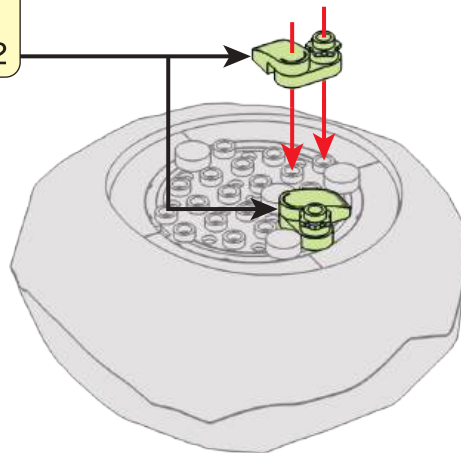

CHOKING HAZARD - SMALL PARTS.  
NOT FOR CHILDREN UNDER 3 YEARS.

ADULT ASSISTANCE IS RECOMMENDED.  
PRODUCT MAY VARY SLIGHTLY FROM IMAGE SHOWN.

anko

miniblocks  
Succulent Pot  
Instructions

6+

years

Flower  
Series

106  
PIECES

Difficulty Level

K: 43-688-531 | T: 72-437-650

1

2

3

4

5

6

7

8

9

10

12

11

13

14

15

16

17

anko

miniblocks  
Succulent Pot

 **WARNING:**

CHOKING HAZARD - SMALL PARTS.  
NOT FOR CHILDREN UNDER 3 YEARS.