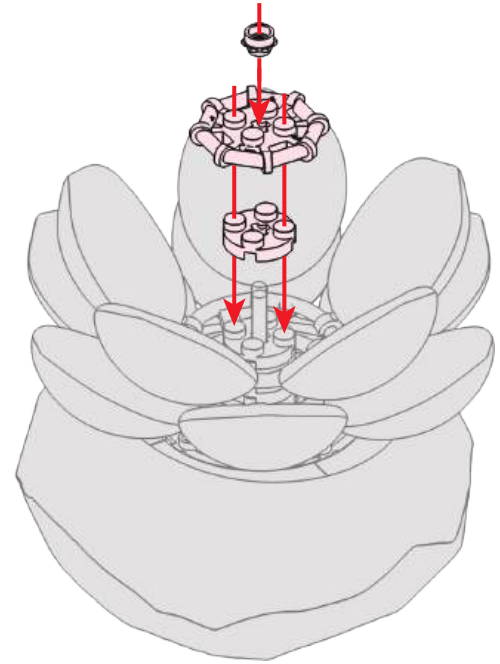

anko

miniblocks  
Succulent Pot  
Instructions

6+

years

Flower  
Series

51

PIECES

Difficulty Level

8

10

anko

miniblocks  
Succulent Pot

 **WARNING:**

CHOKING HAZARD - SMALL PARTS.  
NOT FOR CHILDREN UNDER 3 YEARS.

ADULT ASSISTANCE IS RECOMMENDED.  
PRODUCT MAY VARY SLIGHTLY FROM IMAGE SHOWN.

anko

miniblocks  
Succulent Pot  
Instructions

6+

years

Flower  
Series

75

PIECES

Difficulty Level

K: 43-688-531 | T: 72-437-650