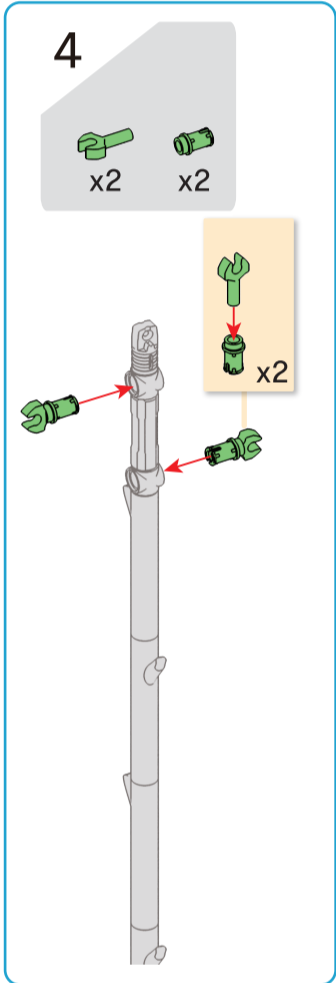

8+ years

Flower Series
40 PIECES
Difficulty Level

K: 43-688-319 T: 72-437-780

ADULT ASSISTANCE IS RECOMMENDED

WARNING: CHOKING HAZARD—SMALL PARTS. NOT FOR CHILDREN UNDER 3 YEARS.

Instructions

Rose

8+ years

Flower Series
30 PIECES
Difficulty Level

-  x4
-  x3
-  x1
-  x1
-  x1
-  x1
-  x1
-  x4
-  x2
-  x1
-  x5
- x1
- x1
- x2
- x2

1

 x2

 x2

2

 x2

 x2