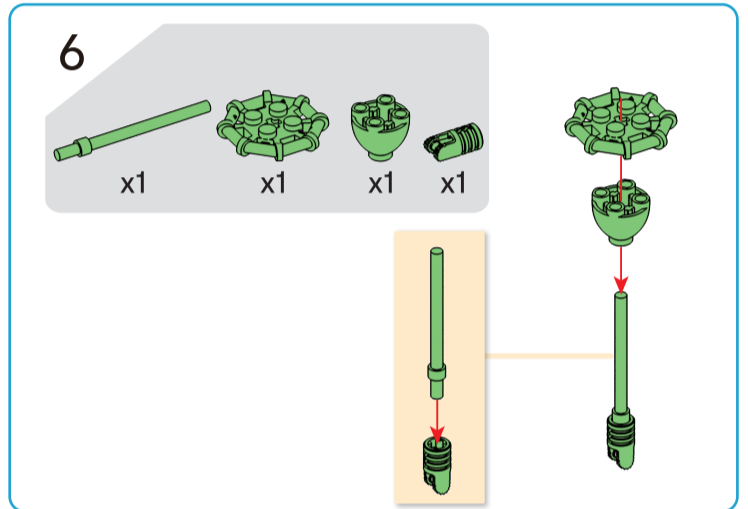

Instructions

Tulip

8+ years

Flower Series
39 PIECES
Difficulty Level

K: 43-688-319 T: 72-437-780

ADULT ASSISTANCE IS RECOMMENDED

WARNING: CHOKING HAZARD—SMALL PARTS. NOT FOR CHILDREN UNDER 3 YEARS.

Instructions

Lotus

8+ years

Flower Series
32 PIECES
Difficulty Level

K: 43-688-319 T: 72-437-780

ADULT ASSISTANCE IS RECOMMENDED
WARNING: CHOKING HAZARD—SMALL PARTS. NOT FOR CHILDREN UNDER 3 YEARS.

Instructions

Bluebell

Flower Series
30 PIECES
Difficulty Level

-  x4
-  x3
-  x1
-  x1
-  x1
-  x1
-  x1
-  x4
-  x2
-  x1
-  x5
- x1
- x1
- x2
- x2

1

 x2

 x2

2

 x2

 x2