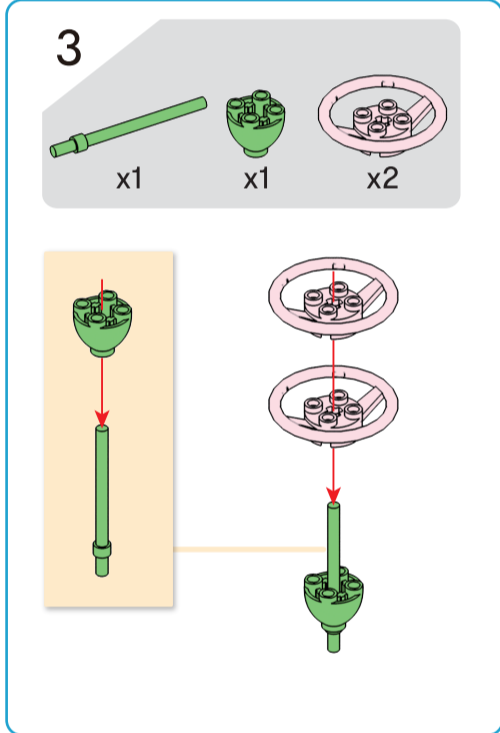

Lotus

8+ years

Flower Series
32 PIECES
Difficulty Level

K: 43-688-319 T: 72-437-780

ADULT ASSISTANCE IS RECOMMENDED
WARNING: CHOKING HAZARD—SMALL PARTS. NOT FOR CHILDREN UNDER 3 YEARS.

Instructions

Bluebell

8+ years

Flower Series
40 PIECES
Difficulty Level

K: 43-688-319 T: 72-437-780

ADULT ASSISTANCE IS RECOMMENDED

WARNING: CHOKING HAZARD—SMALL PARTS. NOT FOR CHILDREN UNDER 3 YEARS.

Instructions

Rose

8+ years

Flower Series
30 PIECES
Difficulty Level

-  x4
-  x3
-  x1
-  x1
-  x1
-  x1
-  x1
-  x4
-  x2
-  x1
-  x5
- x1
- x1
- x2
- x2

1

 x2

 x2

2

 x2

 x2