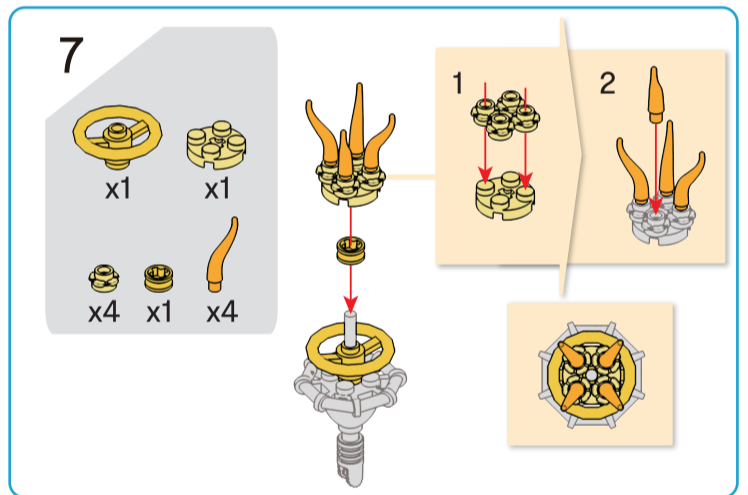

Instructions

Tulip

8+ years

Flower Series
39 PIECES
Difficulty Level

K: 43-688-319 T: 72-437-780

ADULT ASSISTANCE IS RECOMMENDED

WARNING: CHOKING HAZARD—SMALL PARTS. NOT FOR CHILDREN UNDER 3 YEARS.

Instructions

Lotus

8+ years

Flower Series
32 PIECES
Difficulty Level

K: 43-688-319 T: 72-437-780

ADULT ASSISTANCE IS RECOMMENDED
WARNING: CHOKING HAZARD—SMALL PARTS. NOT FOR CHILDREN UNDER 3 YEARS.

Instructions

Bluebell

8+ years

Flower Series
40 PIECES
Difficulty Level

K: 43-688-319 T: 72-437-780

ADULT ASSISTANCE IS RECOMMENDED

WARNING: CHOKING HAZARD—SMALL PARTS. NOT FOR CHILDREN UNDER 3 YEARS.

Instructions

Rose

8+ years

Flower Series
30 PIECES
Difficulty Level

-  x4
-  x3
-  x1
-  x1
-  x1
-  x1
-  x1
-  x4
-  x2
-  x1
-  x5
- x1
- x1
- x2
- x2

1

 x2

 x2

2

 x2

 x2