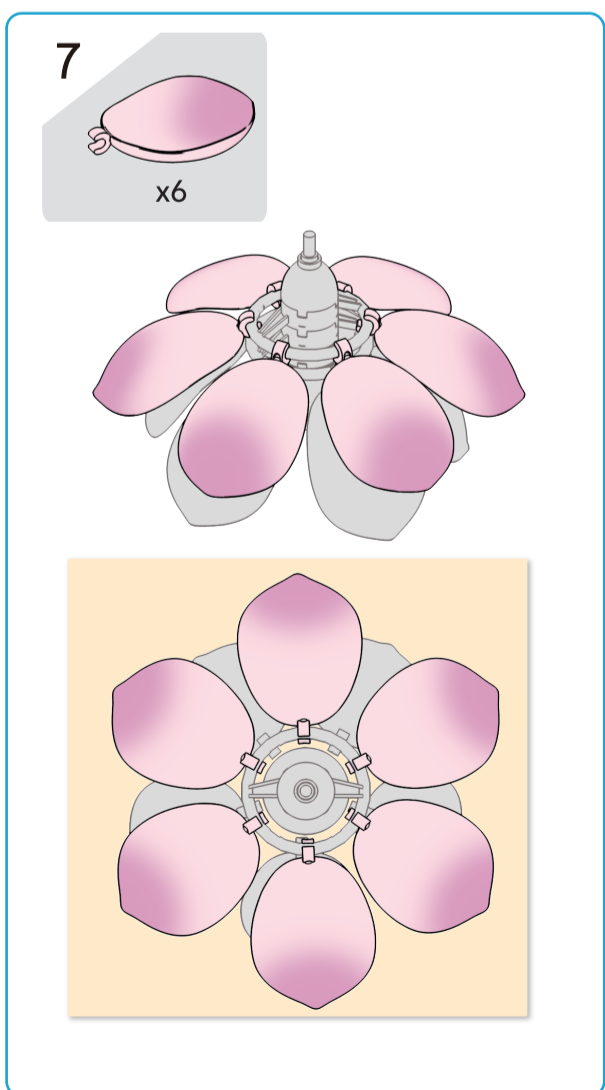

Instructions

Tulip

8+ years

Flower Series
39 PIECES
Difficulty Level

K: 43-688-319 T: 72-437-780

ADULT ASSISTANCE IS RECOMMENDED

WARNING: CHOKING HAZARD—SMALL PARTS. NOT FOR CHILDREN UNDER 3 YEARS.

Instructions

Lotus

8+ years

Flower Series
32 PIECES
Difficulty Level

K: 43-688-319 T: 72-437-780

ADULT ASSISTANCE IS RECOMMENDED
WARNING: CHOKING HAZARD—SMALL PARTS. NOT FOR CHILDREN UNDER 3 YEARS.

Instructions

Bluebell

8+ years

Flower Series
40 PIECES
Difficulty Level

K: 43-688-319 T: 72-437-780

ADULT ASSISTANCE IS RECOMMENDED

WARNING: CHOKING HAZARD—SMALL PARTS. NOT FOR CHILDREN UNDER 3 YEARS.

Instructions

Rose

8+ years

Flower Series
30 PIECES
Difficulty Level

-  x4
-  x3
-  x1
-  x1
-  x1
-  x1
-  x1
-  x4
-  x2
-  x1
-  x5
- x1
- x1
- x2
- x2

1

 x2

 x2

2

 x2

 x2