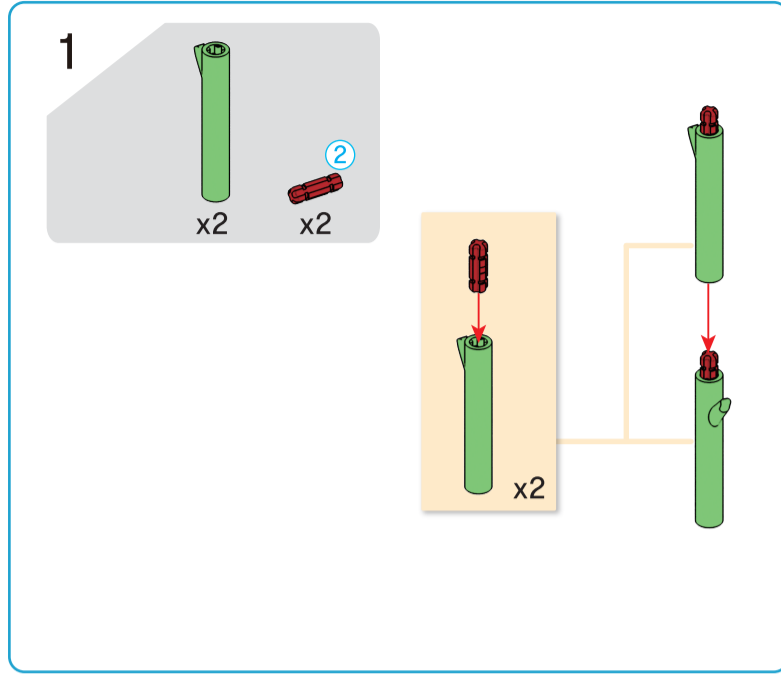

Instructions

Bluebell

8+ years

Flower Series
40 PIECES
Difficulty Level

K: 43-688-319 T: 72-437-780