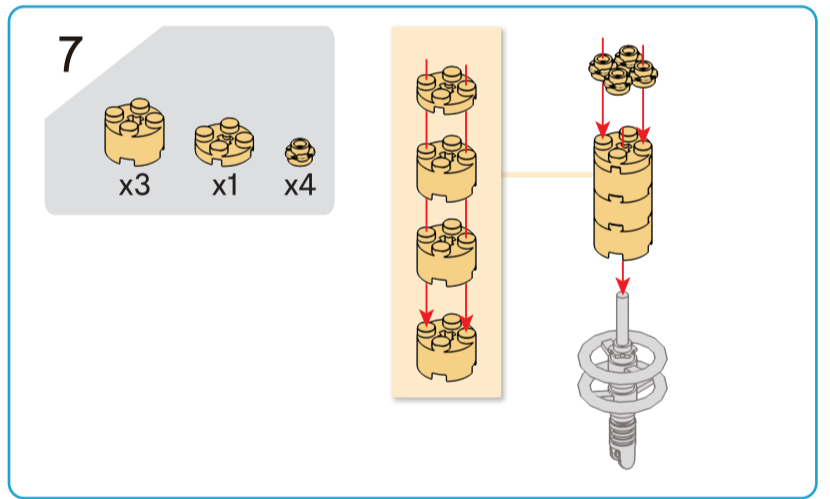

8+ years

Flower Series
40 PIECES
Difficulty Level

K: 43-688-319 T: 72-437-780

ADULT ASSISTANCE IS RECOMMENDED

WARNING: CHOKING HAZARD—SMALL PARTS. NOT FOR CHILDREN UNDER 3 YEARS.

Instructions

Rose

8+ years

Flower Series
30 PIECES
Difficulty Level

-  x4
-  x3
-  x1
-  x1
-  x1
-  x1
-  x1
-  x4
-  x2
-  x1
-  x5
- x1
- x1
- x2
- x2

1

 x2

 x2

2

 x2

 x2