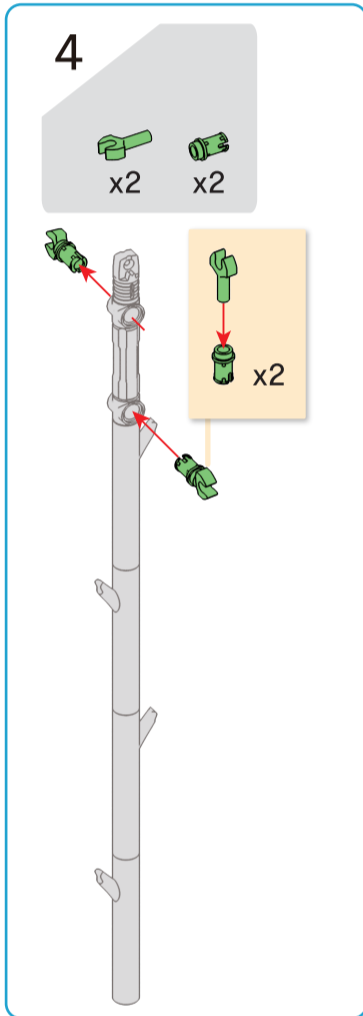

Instructions

Tulip

8+ years

Flower Series
39 PIECES
Difficulty Level

K: 43-688-319 T: 72-437-780

ADULT ASSISTANCE IS RECOMMENDED

WARNING: CHOKING HAZARD—SMALL PARTS. NOT FOR CHILDREN UNDER 3 YEARS.

Instructions

Lotus

8+ years

Flower Series
32 PIECES
Difficulty Level

K: 43-688-319 T: 72-437-780

ADULT ASSISTANCE IS RECOMMENDED
WARNING: CHOKING HAZARD—SMALL PARTS. NOT FOR CHILDREN UNDER 3 YEARS.

Instructions

Bluebell