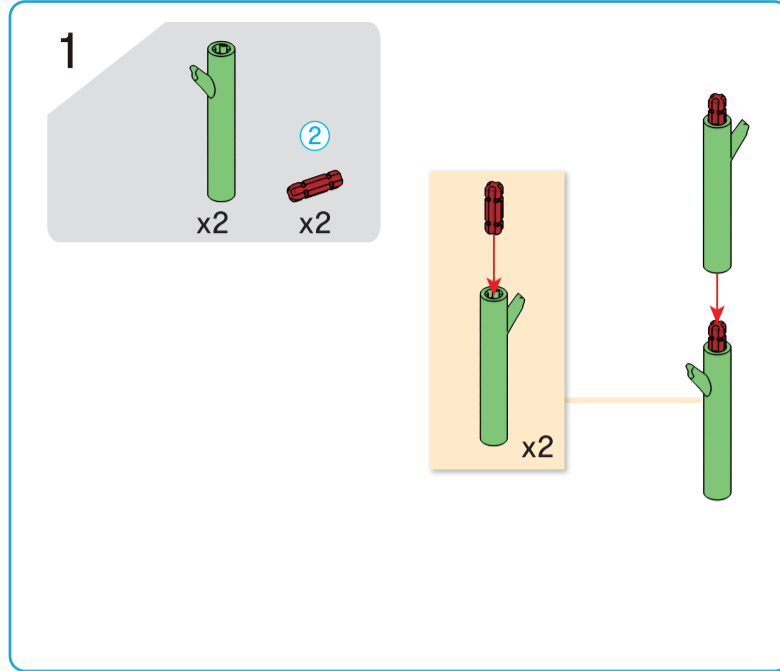

Instructions

Tulip

8+ years

Flower Series
39 PIECES
Difficulty Level

K: 43-688-319 T: 72-437-780

ADULT ASSISTANCE IS RECOMMENDED

WARNING: CHOKING HAZARD—SMALL PARTS. NOT FOR CHILDREN UNDER 3 YEARS.

Instructions

Lotus

8+ years

Flower Series
32 PIECES
Difficulty Level

K: 43-688-319 T: 72-437-780

ADULT ASSISTANCE IS RECOMMENDED
WARNING: CHOKING HAZARD—SMALL PARTS. NOT FOR CHILDREN UNDER 3 YEARS.

Instructions

Bluebell

Flower Series
30 PIECES
Difficulty Level

-  x4
-  x3
-  x1
-  x1
-  x1
-  x1
-  x1
-  x4
-  x2
-  x1
-  x5
- x1
- x1
- x2
- x2

1

 x2

 x2

2

 x2

 x2