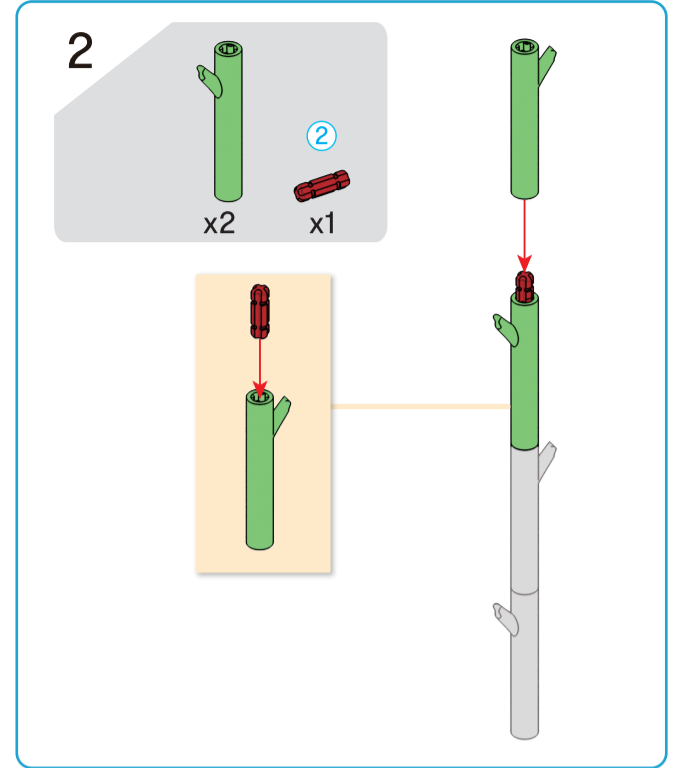

Instructions

Tulip

8+ years

Flower Series
39 PIECES
Difficulty Level

K: 43-688-319 T: 72-437-780

ADULT ASSISTANCE IS RECOMMENDED

WARNING: CHOKING HAZARD—SMALL PARTS. NOT FOR CHILDREN UNDER 3 YEARS.

Instructions

Lotus

8+ years

Flower Series
32 PIECES
Difficulty Level

K: 43-688-319 T: 72-437-780

ADULT ASSISTANCE IS RECOMMENDED
WARNING: CHOKING HAZARD—SMALL PARTS. NOT FOR CHILDREN UNDER 3 YEARS.

Instructions

Bluebell

Flower Series
30 PIECES
Difficulty Level

-  x4
-  x3
-  x1
-  x1
-  x1
-  x1
-  x1
-  x4
-  x2
-  x1
-  x5
- x1
- x1
- x2
- x2

1

 x2

 x2

2

 x2

 x2