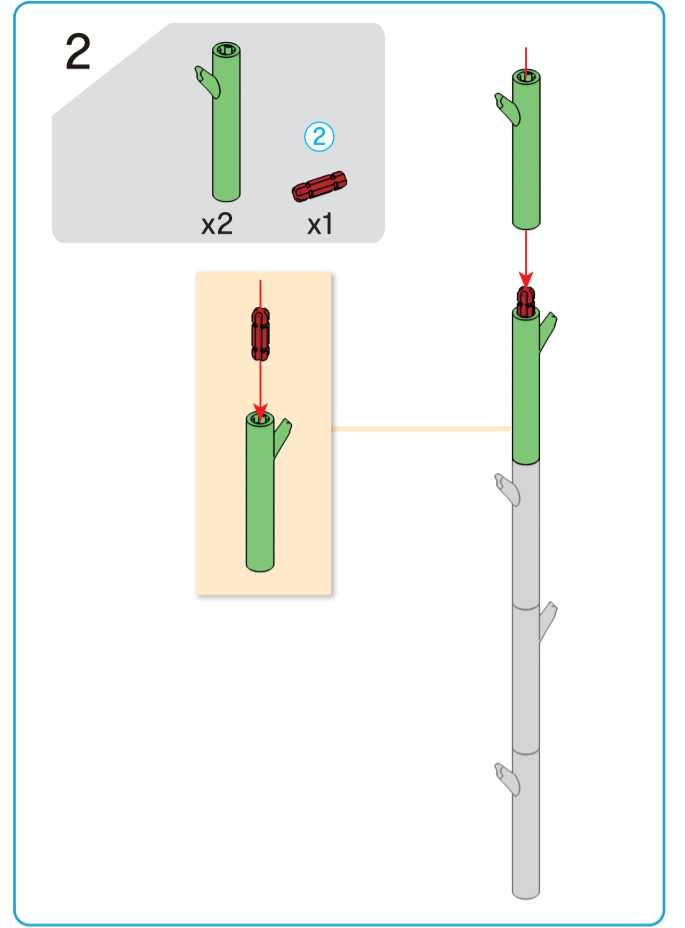

Instructions

Tulip

8+ years

Flower Series
39 PIECES
Difficulty Level

K: 43-688-319 T: 72-437-780

ADULT ASSISTANCE IS RECOMMENDED

WARNING: CHOKING HAZARD—SMALL PARTS. NOT FOR CHILDREN UNDER 3 YEARS.

Instructions

Lotus

8+ years

Flower Series
32 PIECES
Difficulty Level

K: 43-688-319 T: 72-437-780

ADULT ASSISTANCE IS RECOMMENDED
WARNING: CHOKING HAZARD—SMALL PARTS. NOT FOR CHILDREN UNDER 3 YEARS.

Instructions

Bluebell