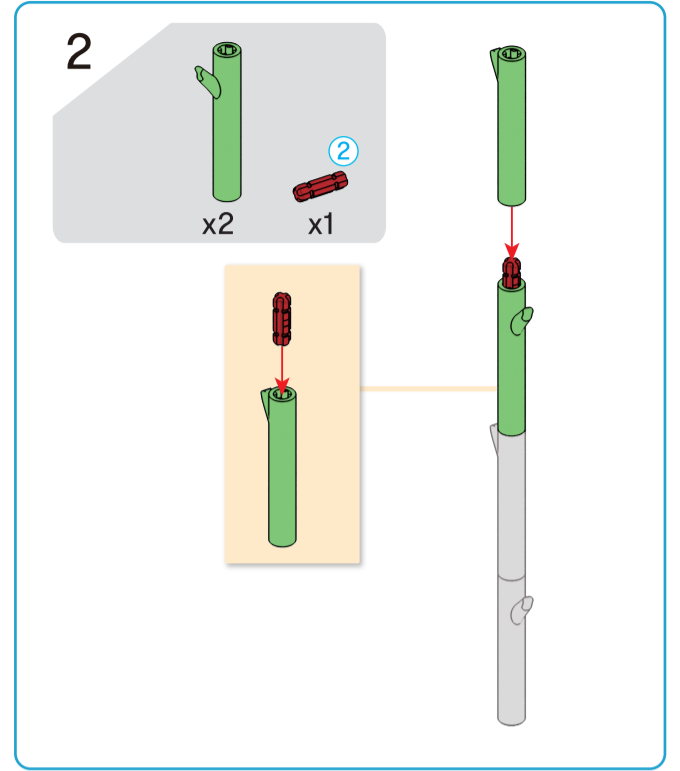

Instructions

Bluebell

8+ years

Flower Series
40 PIECES
Difficulty Level

K: 43-688-319 T: 72-437-780