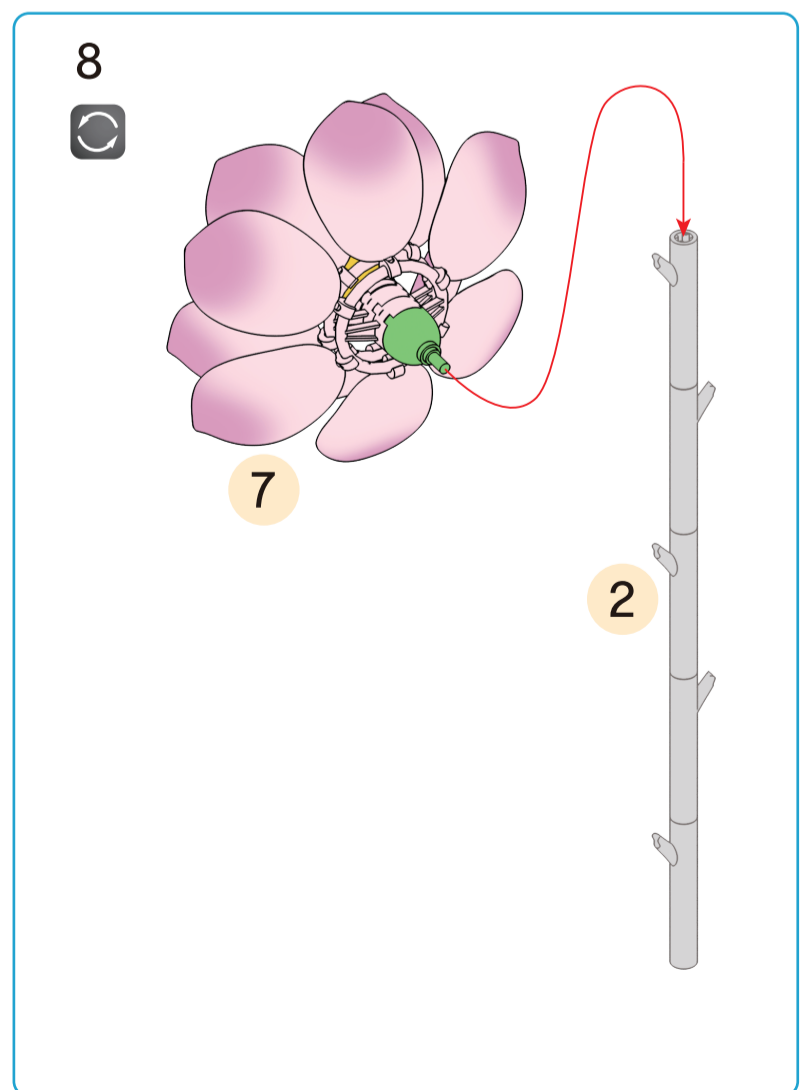

Lotus

8+ years

Flower Series
32 PIECES
Difficulty Level

K: 43-688-319 T: 72-437-780

ADULT ASSISTANCE IS RECOMMENDED
WARNING: CHOKING HAZARD—SMALL PARTS. NOT FOR CHILDREN UNDER 3 YEARS.

Instructions

Bluebell

8+ years

Flower Series
40 PIECES
Difficulty Level

K: 43-688-319 T: 72-437-780

ADULT ASSISTANCE IS RECOMMENDED

WARNING: CHOKING HAZARD—SMALL PARTS. NOT FOR CHILDREN UNDER 3 YEARS.

Instructions

Rose

8+ years

Flower Series
30 PIECES
Difficulty Level

-  x4
-  x3
-  x1
-  x1
-  x1
-  x1
-  x1
-  x4
-  x2
-  x1
-  x5
- x1
- x1
- x2
- x2

1

 x2

 x2

2

 x2

 x2