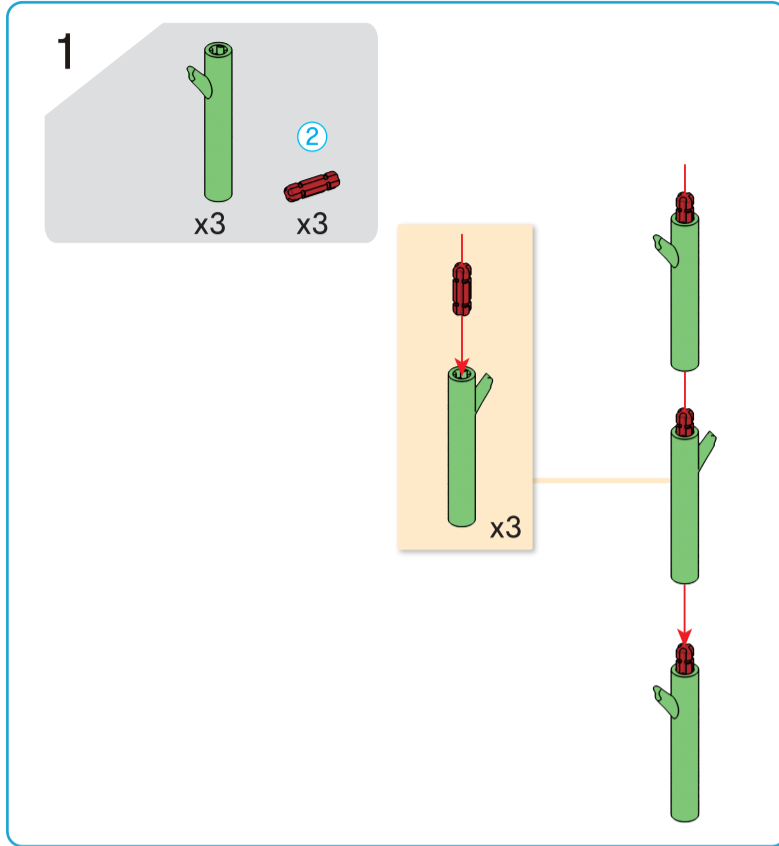

Instructions

Tulip

8+ years

Flower Series
39 PIECES
Difficulty Level

K: 43-688-319 T: 72-437-780

ADULT ASSISTANCE IS RECOMMENDED

WARNING: CHOKING HAZARD—SMALL PARTS. NOT FOR CHILDREN UNDER 3 YEARS.

Instructions

Lotus

8+ years

Flower Series
32 PIECES
Difficulty Level

K: 43-688-319 T: 72-437-780

ADULT ASSISTANCE IS RECOMMENDED
WARNING: CHOKING HAZARD—SMALL PARTS. NOT FOR CHILDREN UNDER 3 YEARS.

Instructions

Bluebell

Flower Series
30 PIECES
Difficulty Level

-  x4
-  x3
-  x1
-  x1
-  x1
-  x1
-  x1
-  x4
-  x2
-  x1
-  x5
- x1
- x1
- x2
- x2

1

 x2

 x2

2

 x2

 x2