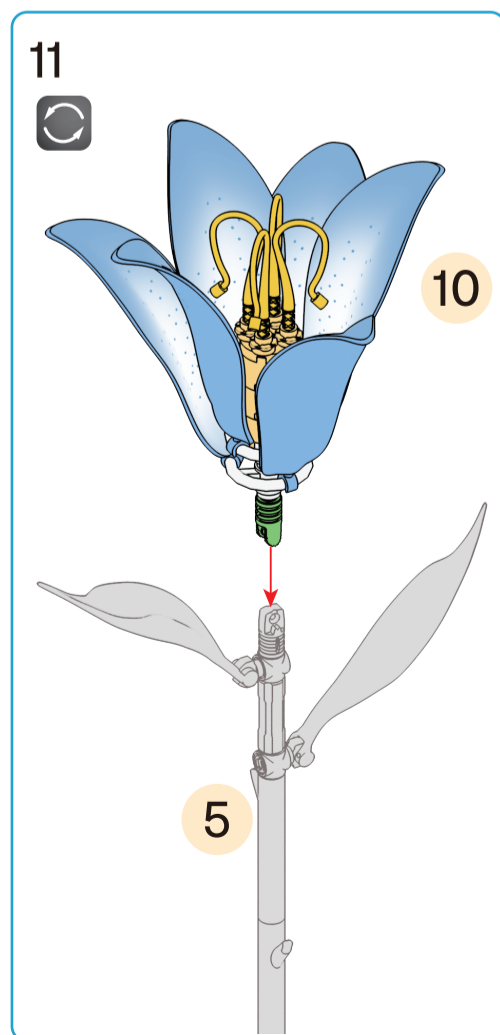

8+ years

Flower Series
40 PIECES
Difficulty Level

K: 43-688-319 T: 72-437-780

ADULT ASSISTANCE IS RECOMMENDED

WARNING: CHOKING HAZARD—SMALL PARTS. NOT FOR CHILDREN UNDER 3 YEARS.

Instructions

Rose

8+ years

Flower Series
30 PIECES
Difficulty Level

-  x4
-  x3
-  x1
-  x1
-  x1
-  x1
-  x1
-  x4
-  x2
-  x1
-  x5
- x1
- x1
- x2
- x2

1

 x2

 x2

2

 x2

 x2