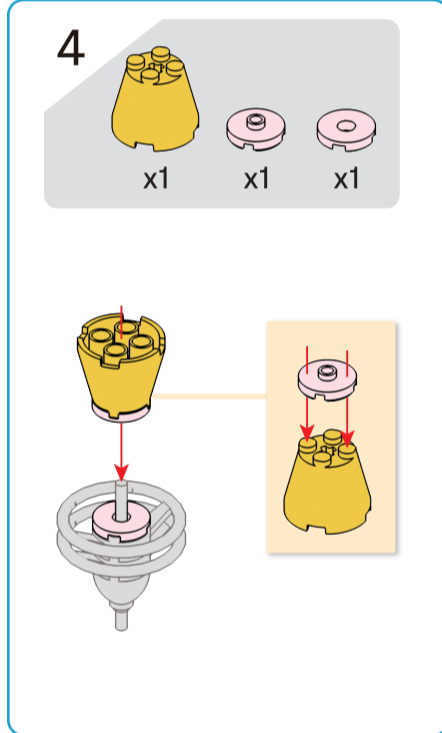

Lotus

8+ years

Flower Series
32 PIECES
Difficulty Level

K: 43-688-319 T: 72-437-780

ADULT ASSISTANCE IS RECOMMENDED
WARNING: CHOKING HAZARD—SMALL PARTS. NOT FOR CHILDREN UNDER 3 YEARS.

Instructions

Bluebell

8+ years

Flower Series
40 PIECES
Difficulty Level

K: 43-688-319 T: 72-437-780

ADULT ASSISTANCE IS RECOMMENDED

WARNING: CHOKING HAZARD—SMALL PARTS. NOT FOR CHILDREN UNDER 3 YEARS.

Instructions

Rose

8+ years

Flower Series
30 PIECES
Difficulty Level

-  x4
-  x3
-  x1
-  x1
-  x1
-  x1
-  x1
-  x4
-  x2
-  x1
-  x5
- x1
- x1
- x2
- x2

1

 x2

 x2

2

 x2

 x2