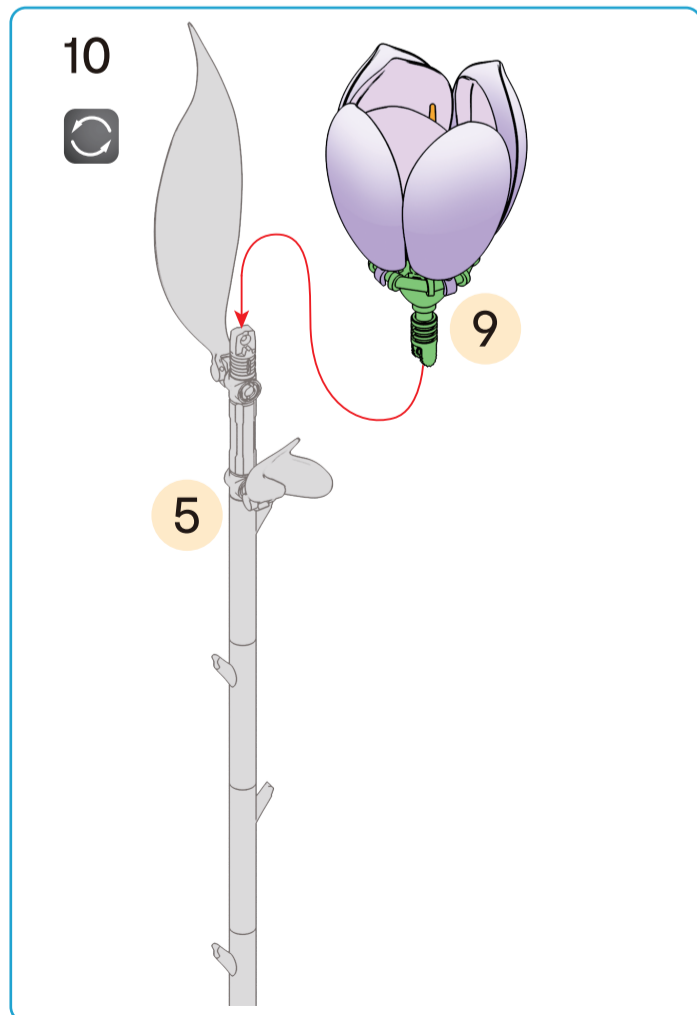

Instructions

Tulip

8+ years

Flower Series
39 PIECES
Difficulty Level

K: 43-688-319 T: 72-437-780

ADULT ASSISTANCE IS RECOMMENDED

WARNING: CHOKING HAZARD—SMALL PARTS. NOT FOR CHILDREN UNDER 3 YEARS.

Instructions

Lotus

8+ years

Flower Series
32 PIECES
Difficulty Level

K: 43-688-319 T: 72-437-780

ADULT ASSISTANCE IS RECOMMENDED
WARNING: CHOKING HAZARD—SMALL PARTS. NOT FOR CHILDREN UNDER 3 YEARS.

Instructions

Bluebell