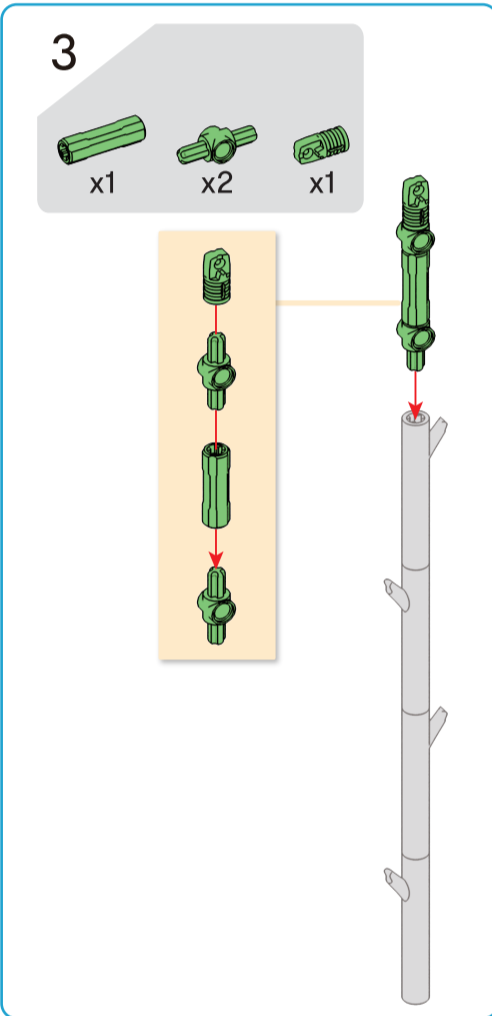

Instructions

Tulip

8+ years

Flower Series
39 PIECES
Difficulty Level

K: 43-688-319 T: 72-437-780

ADULT ASSISTANCE IS RECOMMENDED

WARNING: CHOKING HAZARD—SMALL PARTS. NOT FOR CHILDREN UNDER 3 YEARS.

Instructions

Lotus

8+ years

Flower Series
32 PIECES
Difficulty Level

K: 43-688-319 T: 72-437-780

ADULT ASSISTANCE IS RECOMMENDED
WARNING: CHOKING HAZARD—SMALL PARTS. NOT FOR CHILDREN UNDER 3 YEARS.

Instructions

Bluebell

Flower Series
30 PIECES
Difficulty Level

-  x4
-  x3
-  x1
-  x1
-  x1
-  x1
-  x1
-  x4
-  x2
-  x1
-  x5
- x1
- x1
- x2
- x2

1

 x2

 x2

2

 x2

 x2