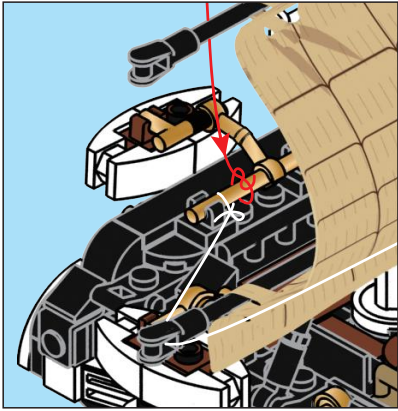

90

91

92

94

string 103CM X1

95

string 76CM X1

string 103CM X1

anko

miniblocks

Cruise Sailship

 **WARNING:**
CHOKING HAZARD - SMALL PARTS.
NOT FOR CHILDREN UNDER 3 YEARS.

ADULT ASSISTANCE IS RECOMMENDED.
PRODUCT MAY VARY SLIGHTLY FROM IMAGE SHOWN.