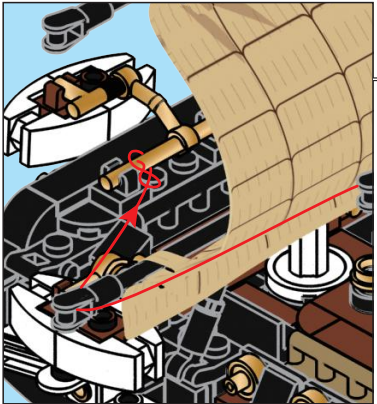

90

91

92

94

string 103CM X1

95

string 76CM X1

string 103CM X1

anko

miniblocks

Cruise Sailship

 **WARNING:**
CHOKING HAZARD - SMALL PARTS.
NOT FOR CHILDREN UNDER 3 YEARS.

ADULT ASSISTANCE IS RECOMMENDED.
PRODUCT MAY VARY SLIGHTLY FROM IMAGE SHOWN.