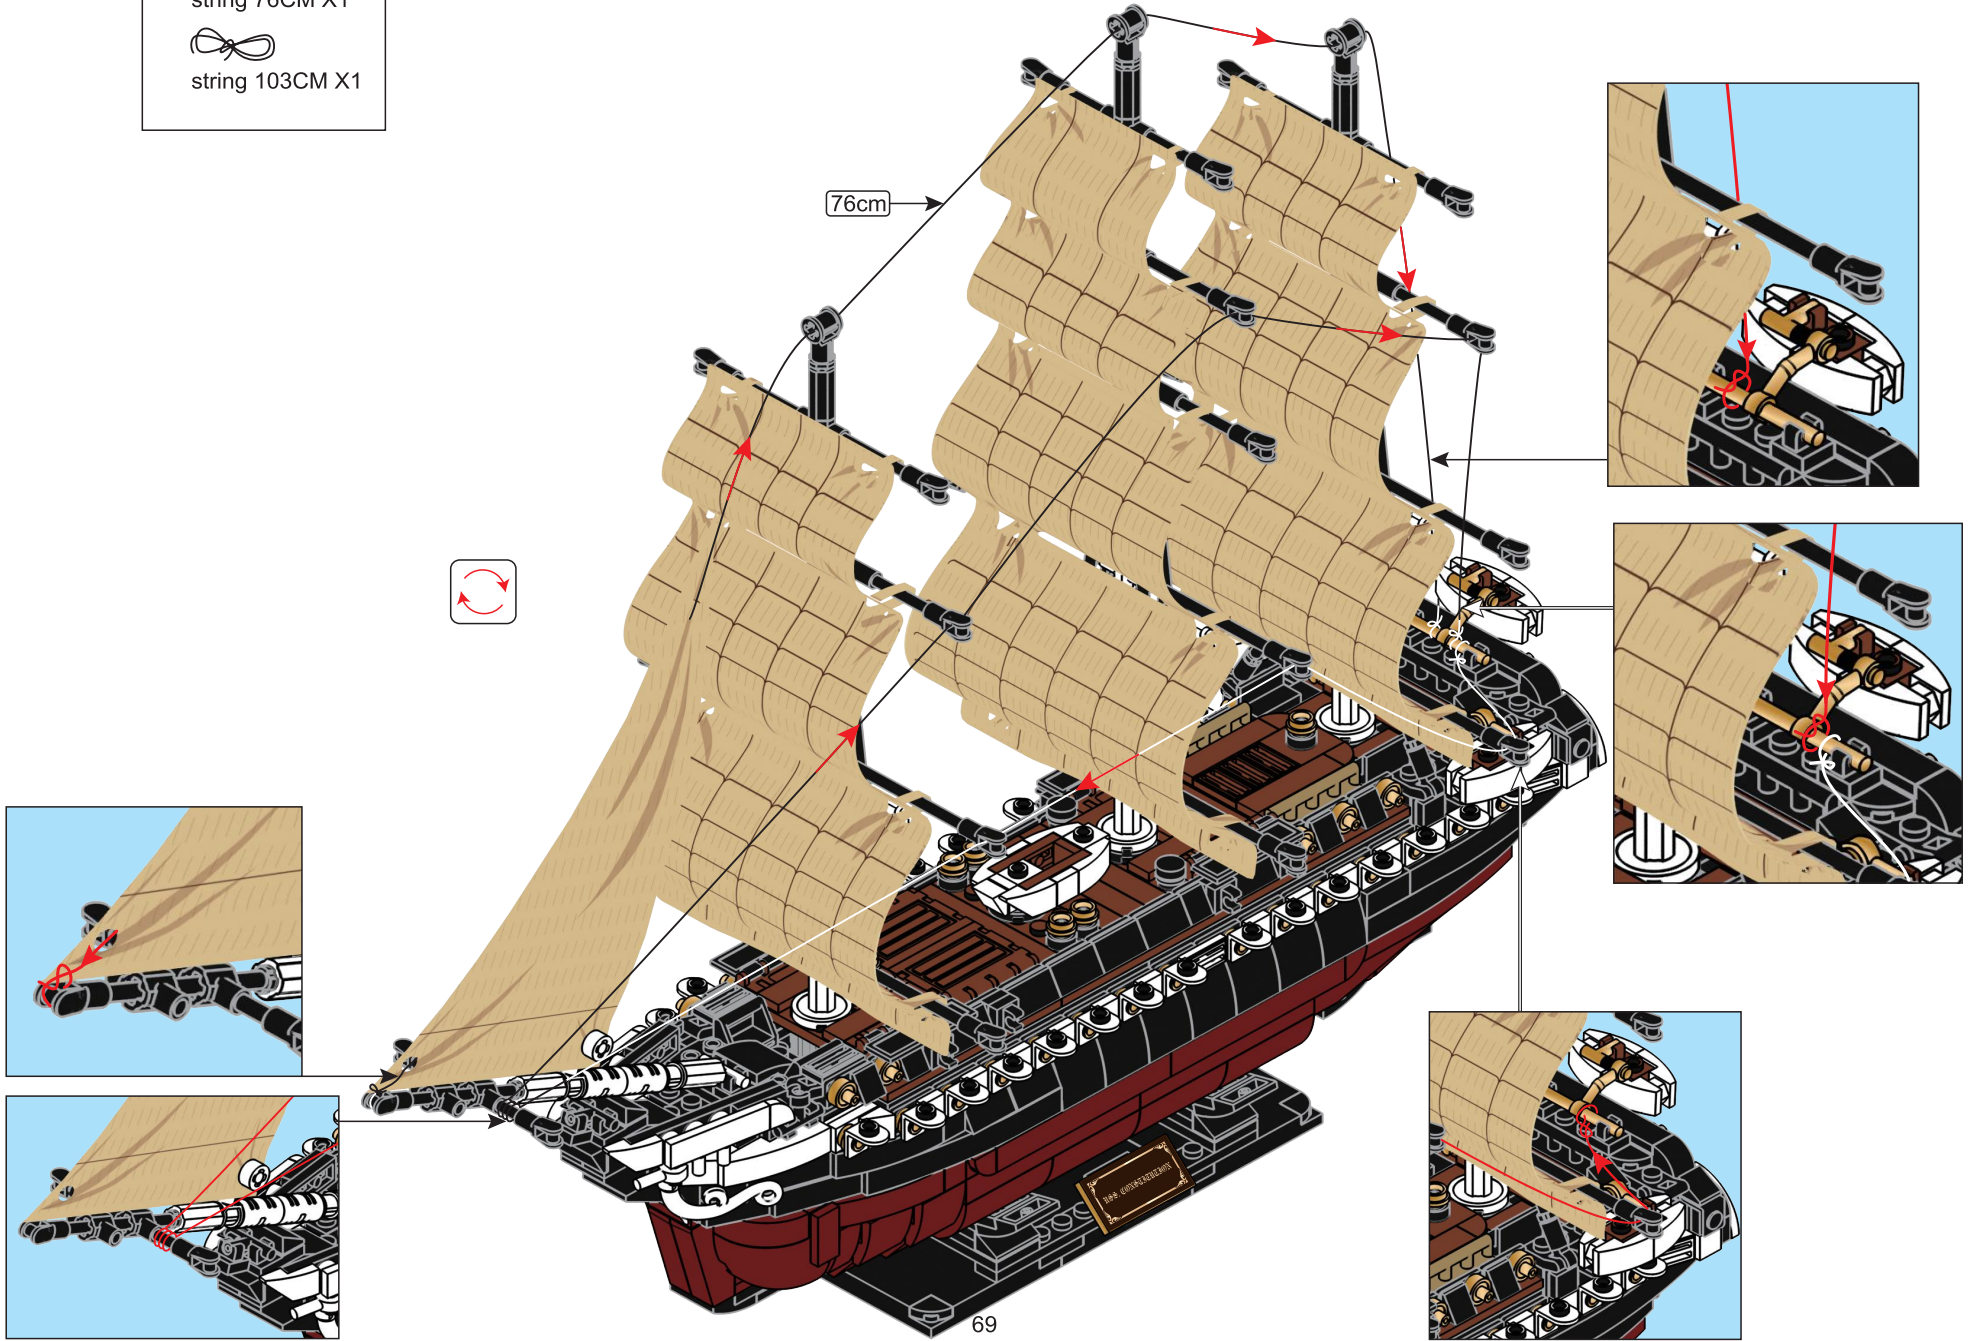

82

83

84

85

86

87

88

89

90

91

92

94

string 103CM X1

95

string 76CM X1

string 103CM X1

anko

miniblocks

Cruise Sailship

 **WARNING:**
CHOKING HAZARD - SMALL PARTS.
NOT FOR CHILDREN UNDER 3 YEARS.

ADULT ASSISTANCE IS RECOMMENDED.
PRODUCT MAY VARY SLIGHTLY FROM IMAGE SHOWN.