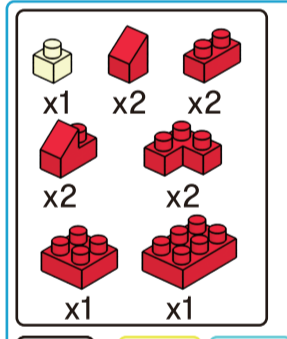

## Piggy Friends

6+ years

Animal Series  
340  
PIECES  
Difficulty Level

K: 43-688-289 T: 72-437-711

ADULT ASSISTANCE IS RECOMMENDED  
**WARNING: CHOKING HAZARD-SMALL PARTS.**  
NOT FOR CHILDREN UNDER 3 YEARS.

18

x1 x2 x1 x1 x3  
x1 x1 x1

19

x2 x13 x1 x1 x1 x5 x1

x2

x13

x2

20