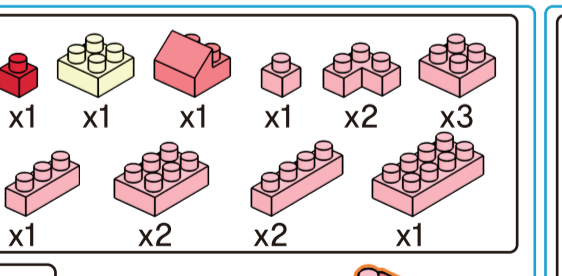

## Piggy Friends

6+ years

Animal Series  
340  
PIECES  
Difficulty Level

K: 43-688-289 T: 72-437-711

ADULT ASSISTANCE IS RECOMMENDED  
**WARNING: CHOKING HAZARD-SMALL PARTS.**  
NOT FOR CHILDREN UNDER 3 YEARS.

18

x1 x2 x1 x1 x3  
x1 x1 x1

19

x2 x13 x1 x1 x1 x5 x1

x2

x13

x2

20