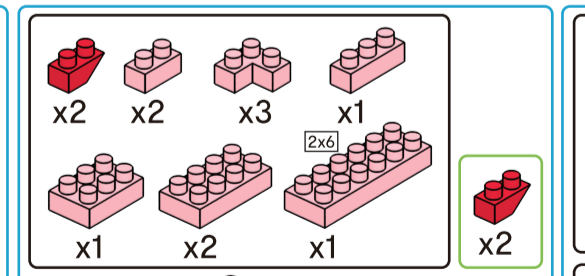

## Piggy Friends

6+ years

Animal Series  
340  
PIECES  
Difficulty Level

K: 43-688-289 T: 72-437-711

ADULT ASSISTANCE IS RECOMMENDED  
**WARNING: CHOKING HAZARD-SMALL PARTS.**  
NOT FOR CHILDREN UNDER 3 YEARS.

18

x1 x2 x1 x1 x3  
x1 x1 x1

19

x2 x13 x1 x1 x1 x5 x1

x2

x13

x2

20