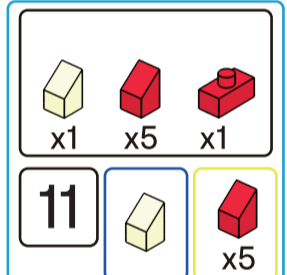

1 2 3

x2 x1 x1  
**26**

**26**

## Piggy Friends

6+ years

Animal Series  
340  
PIECES  
Difficulty Level

K: 43-688-289 T: 72-437-711

ADULT ASSISTANCE IS RECOMMENDED  
**WARNING: CHOKING HAZARD-SMALL PARTS.**  
NOT FOR CHILDREN UNDER 3 YEARS.

18

x1 x2 x1 x1 x3  
x1 x1 x1

19

x2 x13 x1 x1 x1 x5 x1

x2

x13

x2

20