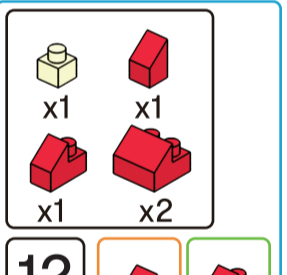

## Piggy Friends

6+ years

Animal Series  
340  
PIECES  
Difficulty Level

K: 43-688-289 T: 72-437-711

ADULT ASSISTANCE IS RECOMMENDED  
**WARNING: CHOKING HAZARD-SMALL PARTS.**  
NOT FOR CHILDREN UNDER 3 YEARS.

18

x1 x2 x1 x1 x3  
x1 x1 x1

19

x2 x13 x1 x1 x1 x5 x1

x2

x13

x2

20