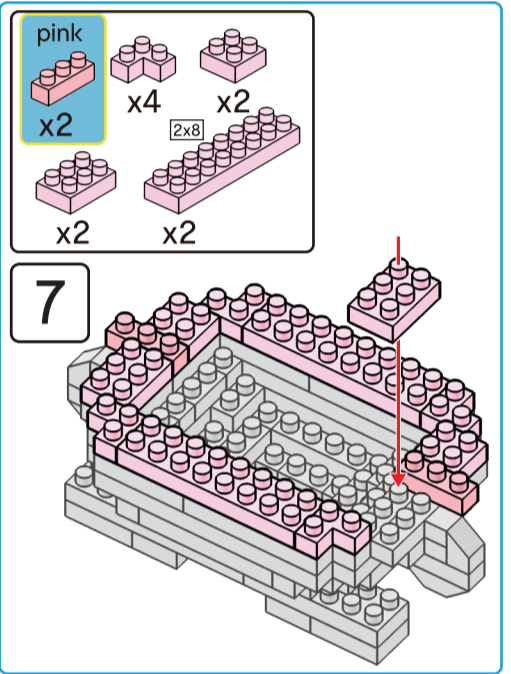

Instructions

Axolotl Friends

6+ years

Animal Series
359
PIECES
Difficulty Level

K:43-688-265 T:72-437-797

ADULT ASSISTANCE IS RECOMMENDED

WARNING: CHOKING HAZARD-SMALL PARTS. NOT FOR CHILDREN UNDER 3 YEARS.

★ Transparent

15

x4 x6 x2

16

x3 x5 x2 x1

17

x4 x6 x2

18