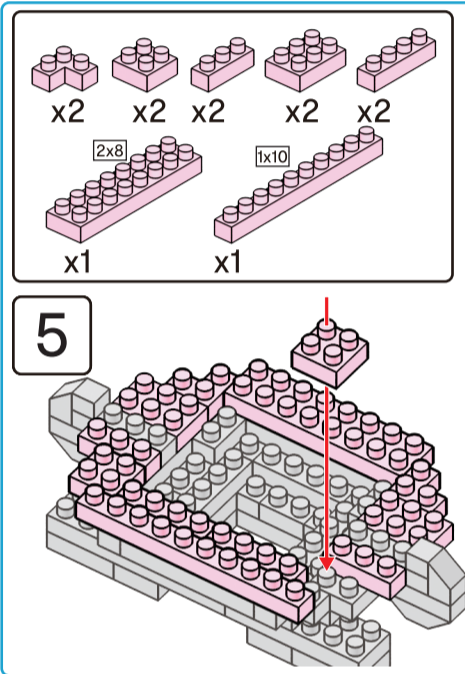

Instructions

Axolotl Friends

6+ years

Animal Series
359
PIECES
Difficulty Level

K:43-688-265 T:72-437-797

ADULT ASSISTANCE IS RECOMMENDED

WARNING: CHOKING HAZARD-SMALL PARTS. NOT FOR CHILDREN UNDER 3 YEARS.

★ Transparent

15

x4 x6 x2

16

x3 x5 x2 x1

17

x4 x6 x2

18

25

x2 x2

x6 x2

26

14

25

27

x4 x3 x2