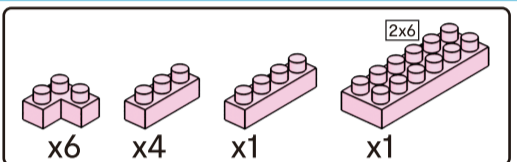

Instructions

Axolotl Friends

6+ years

Animal Series
246 PIECES
Difficulty Level

K:43-688-265 T:72-437-797

ADULT ASSISTANCE IS RECOMMENDED

WARNING: CHOKING HAZARD-SMALL PARTS. NOT FOR CHILDREN UNDER 3 YEARS.

★ Transparent

15

x4 x6 x2

16

x3 x5 x2 x1

17

x4 x6 x2

18