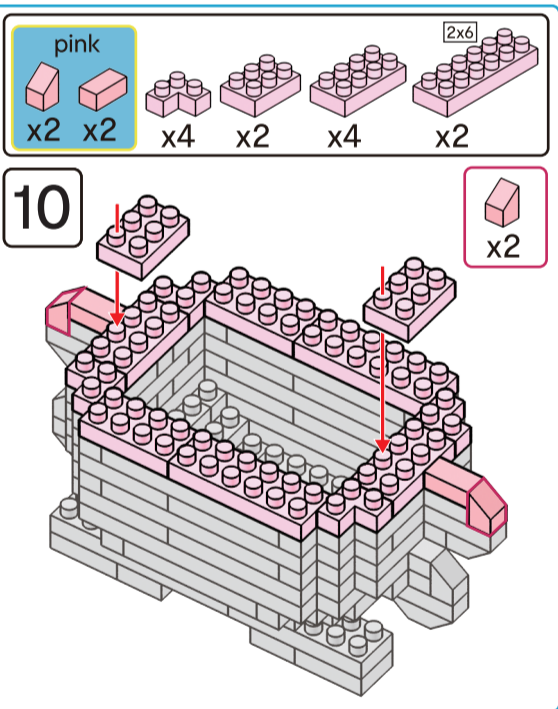

Instructions

Axolotl Friends

6+ years

Animal Series
359
PIECES
Difficulty Level

K:43-688-265 T:72-437-797

ADULT ASSISTANCE IS RECOMMENDED

WARNING: CHOKING HAZARD-SMALL PARTS. NOT FOR CHILDREN UNDER 3 YEARS.

★ Transparent

15

x4 x6 x2

16

x3 x5 x2 x1

17

x4 x6 x2

18

25

x2 x2

x6 x2

26

14

25

27

x4 x3 x2