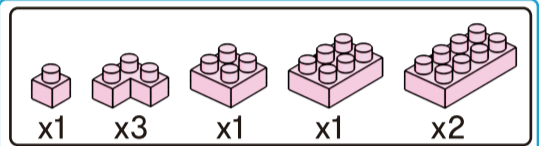

Instructions

Axolotl Friends

6+ years

Animal Series
246 PIECES
Difficulty Level

K:43-688-265 T:72-437-797

ADULT ASSISTANCE IS RECOMMENDED

WARNING: CHOKING HAZARD-SMALL PARTS. NOT FOR CHILDREN UNDER 3 YEARS.

★ Transparent

15

x4 x6 x2

16

x3 x5 x2 x1

17

x4 x6 x2

18