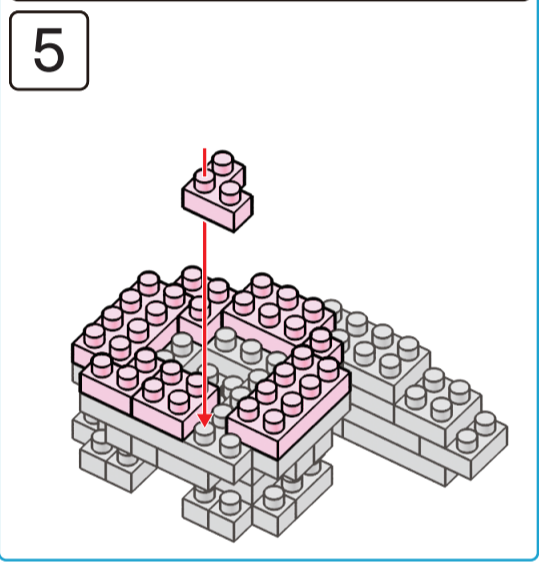

Instructions

Axolotl Friends

6+ years

Animal Series
246 PIECES
Difficulty Level

K:43-688-265 T:72-437-797

ADULT ASSISTANCE IS RECOMMENDED

WARNING: CHOKING HAZARD-SMALL PARTS. NOT FOR CHILDREN UNDER 3 YEARS.

★ Transparent

15

x4 x6 x2

16

x3 x5 x2 x1

17

x4 x6 x2

18