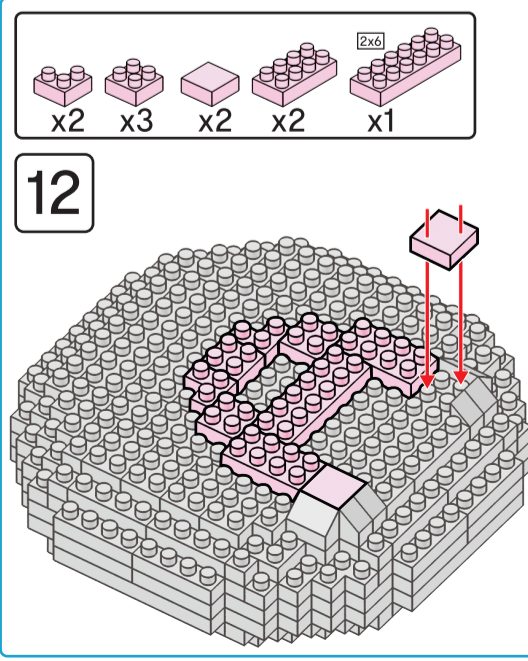

25

x2 x2

x6 x2

26

14

25

27

x4 x3 x2

flip over

Instructions

Axolotl Friends

Animal Series

334
PIECES

Difficulty Level

6+
years

K: 43-688-265 T: 72-437-797

ADULT ASSISTANCE IS RECOMMENDED
WARNING: CHOKING HAZARD-SMALL PARTS.
 NOT FOR CHILDREN UNDER 3 YEARS.

14

x2 x2 x3 x1

15

x2 x2 x2 x1 x2 x2

16

x2 x2 x4 x2 x3

17