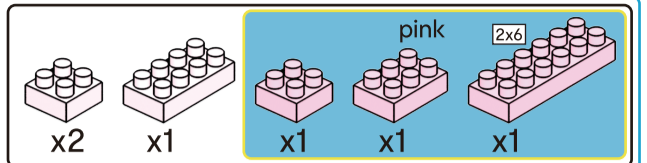

Instructions

Axolotl Friends

6+ years

Animal Series
246 PIECES
Difficulty Level

K:43-688-265 T:72-437-797

ADULT ASSISTANCE IS RECOMMENDED

WARNING: CHOKING HAZARD-SMALL PARTS. NOT FOR CHILDREN UNDER 3 YEARS.

★ Transparent

15

x4 x6 x2

16

x3 x5 x2 x1

17

x4 x6 x2

18