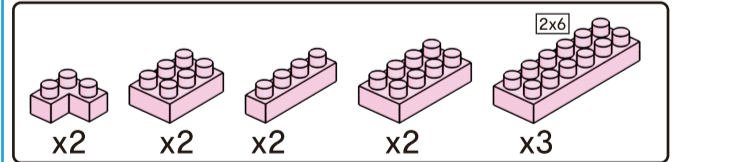

Instructions

Axolotl Friends

6+ years

Animal Series
246 PIECES
Difficulty Level

K:43-688-265 T:72-437-797

ADULT ASSISTANCE IS RECOMMENDED

WARNING: CHOKING HAZARD-SMALL PARTS. NOT FOR CHILDREN UNDER 3 YEARS.

★ Transparent

15

x4 x6 x2

16

x3 x5 x2 x1

17

x4 x6 x2

18