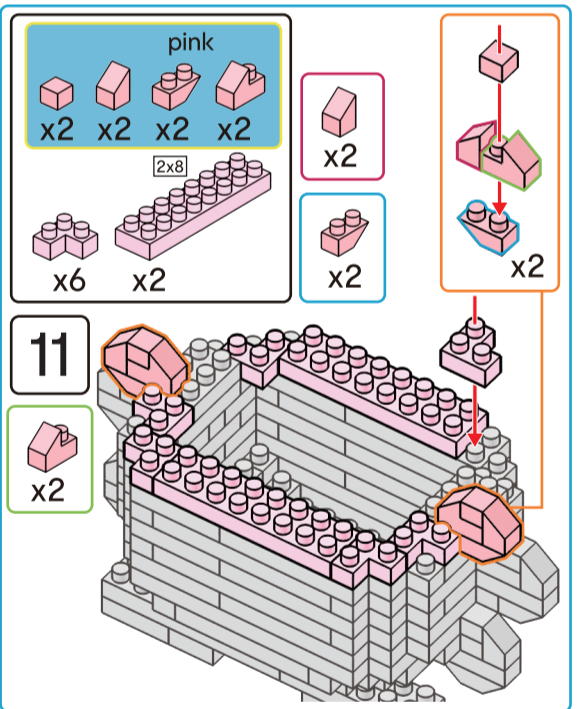

Instructions

Axolotl Friends

6+ years

Animal Series
359
PIECES
Difficulty Level

K:43-688-265 T:72-437-797

ADULT ASSISTANCE IS RECOMMENDED

WARNING: CHOKING HAZARD-SMALL PARTS. NOT FOR CHILDREN UNDER 3 YEARS.

★ Transparent

15

x4 x6 x2

16

x3 x5 x2 x1

17

x4 x6 x2

18