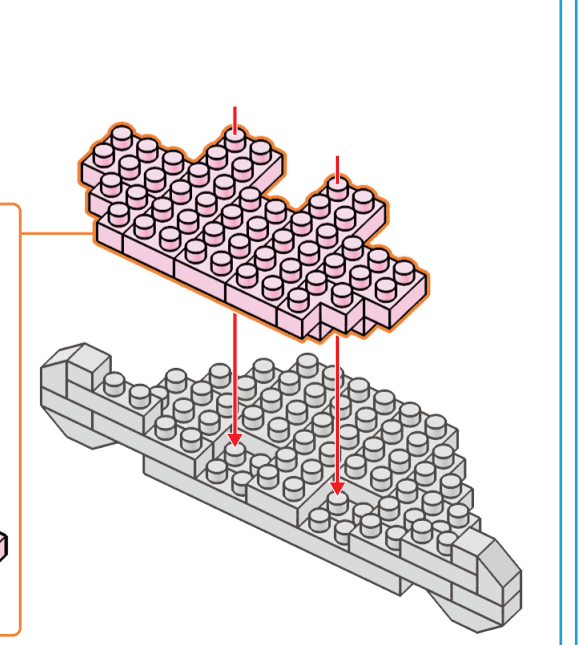

Instructions

Axolotl Friends

6+ years

Animal Series
246 PIECES
Difficulty Level

K:43-688-265 T:72-437-797

ADULT ASSISTANCE IS RECOMMENDED

WARNING: CHOKING HAZARD-SMALL PARTS. NOT FOR CHILDREN UNDER 3 YEARS.

Instructions

Axolotl Friends

6+ years

Animal Series
359
PIECES
Difficulty Level

K:43-688-265 T:72-437-797

ADULT ASSISTANCE IS RECOMMENDED

WARNING: CHOKING HAZARD-SMALL PARTS. NOT FOR CHILDREN UNDER 3 YEARS.

★ Transparent

15

x4 x6 x2

16

x3 x5 x2 x1

17

x4 x6 x2

18

25

x2 x2

x6 x2

26

14

25

27

x4 x3 x2