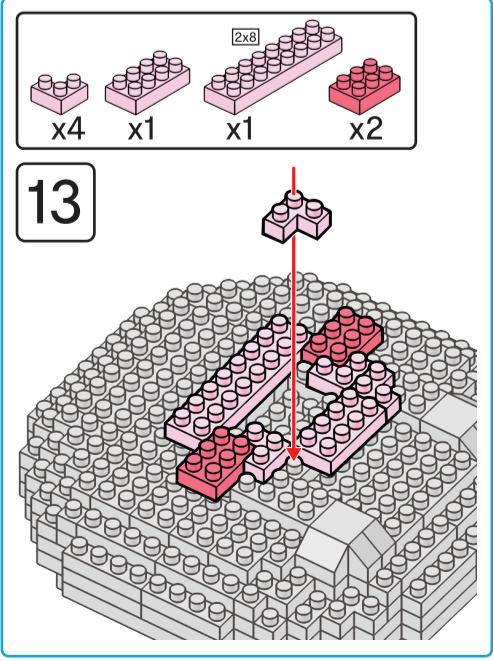

25

x2 x2

x6 x2

26

14

25

27

x4 x3 x2

flip over

Instructions

Axolotl Friends

Animal Series

334
PIECES

Difficulty Level

6+
years

K: 43-688-265 T: 72-437-797

ADULT ASSISTANCE IS RECOMMENDED
WARNING: CHOKING HAZARD-SMALL PARTS.
 NOT FOR CHILDREN UNDER 3 YEARS.

14

x2 x2 x3 x1

15

x2 x2 x2 x1 x2 x2

16

x2 x2 x4 x2 x3

17