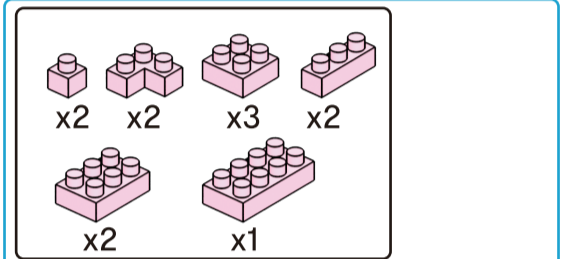

Instructions

Axolotl Friends

6+ years

Animal Series
246 PIECES
Difficulty Level

K:43-688-265 T:72-437-797

ADULT ASSISTANCE IS RECOMMENDED

WARNING: CHOKING HAZARD-SMALL PARTS. NOT FOR CHILDREN UNDER 3 YEARS.