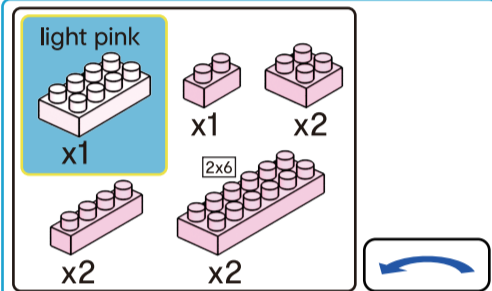

Instructions

Axolotl Friends

6+ years

Animal Series
246 PIECES
Difficulty Level

K:43-688-265 T:72-437-797

ADULT ASSISTANCE IS RECOMMENDED

WARNING: CHOKING HAZARD-SMALL PARTS. NOT FOR CHILDREN UNDER 3 YEARS.