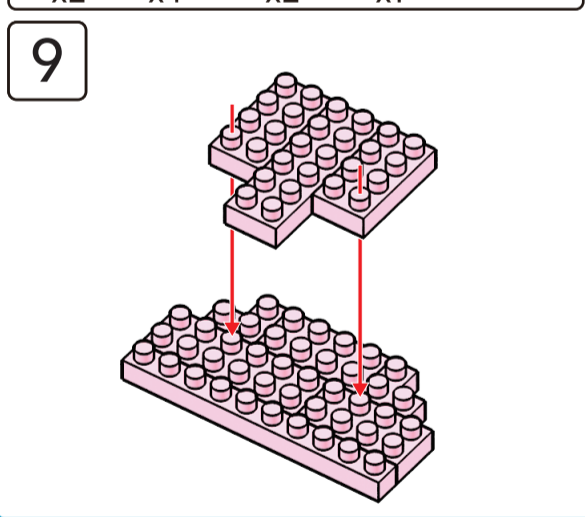

Instructions

Axolotl Friends

6+ years

Animal Series
246 PIECES
Difficulty Level

K:43-688-265 T:72-437-797

ADULT ASSISTANCE IS RECOMMENDED

WARNING: CHOKING HAZARD-SMALL PARTS. NOT FOR CHILDREN UNDER 3 YEARS.

★ Transparent

15

x4 x6 x2

16

x3 x5 x2 x1

17

x4 x6 x2

18