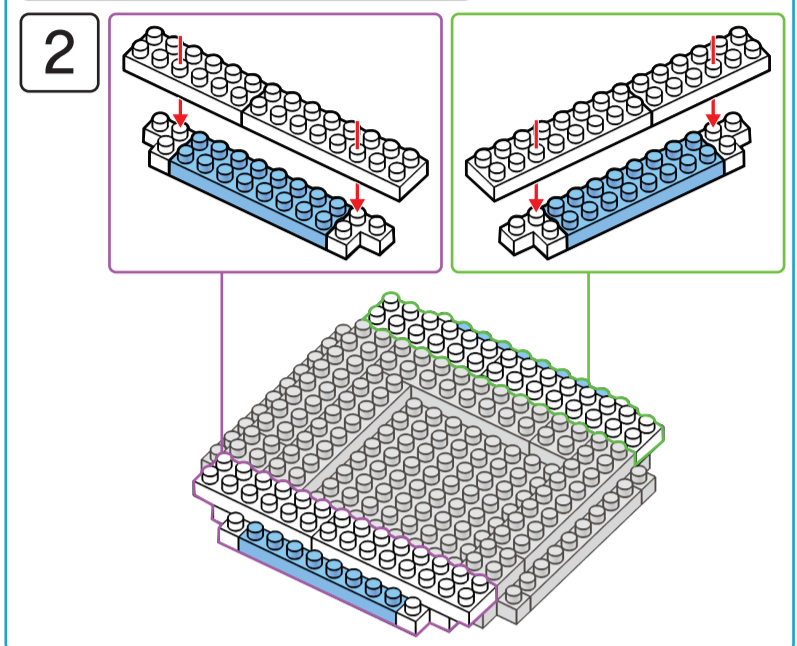

25

x2 x2

x6 x2

26

14

25

27

x4 x3 x2

flip over

Instructions

Axolotl Friends

Animal Series

334
PIECES

Difficulty Level

6+
years

K: 43-688-265 T: 72-437-797

ADULT ASSISTANCE IS RECOMMENDED
WARNING: CHOKING HAZARD-SMALL PARTS.
 NOT FOR CHILDREN UNDER 3 YEARS.

14

x2 x2 x3 x1

15

x2 x2 x2 x1 x2 x2

16

x2 x2 x4 x2 x3

17

x2 x2 x1 x1 x2

18

x2 x4 x4 x1 x2

19

x2 x1 x2 x1 x2 x2

20

x2 x2 x2 x1 x2 x1 x1 x1

21