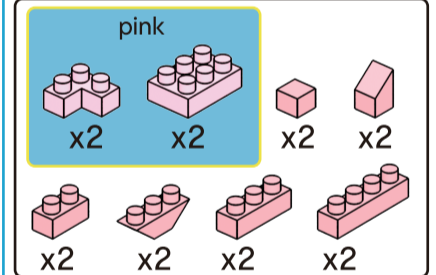

Instructions

Axolotl Friends

6+ years

Animal Series
246 PIECES
Difficulty Level

K:43-688-265 T:72-437-797

ADULT ASSISTANCE IS RECOMMENDED

WARNING: CHOKING HAZARD-SMALL PARTS. NOT FOR CHILDREN UNDER 3 YEARS.