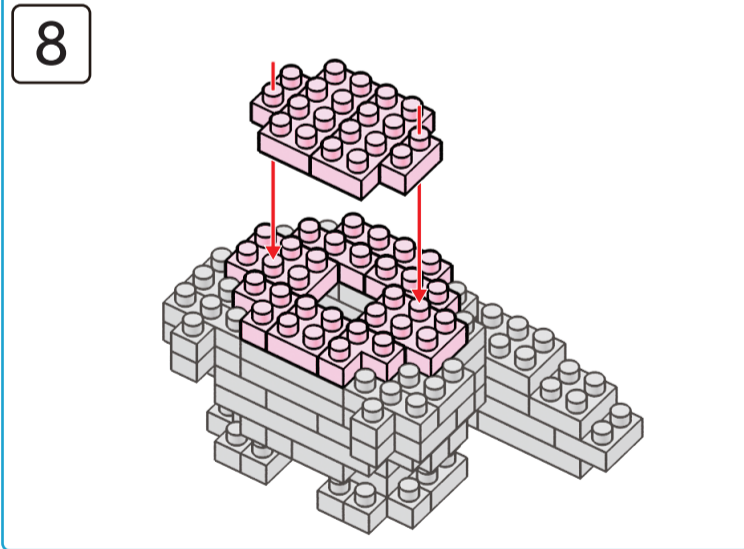

Instructions

Axolotl Friends

6+ years

Animal Series
246 PIECES
Difficulty Level

K:43-688-265 T:72-437-797

ADULT ASSISTANCE IS RECOMMENDED

WARNING: CHOKING HAZARD-SMALL PARTS. NOT FOR CHILDREN UNDER 3 YEARS.

★ Transparent

15

x4 x6 x2

16

x3 x5 x2 x1

17

x4 x6 x2

18