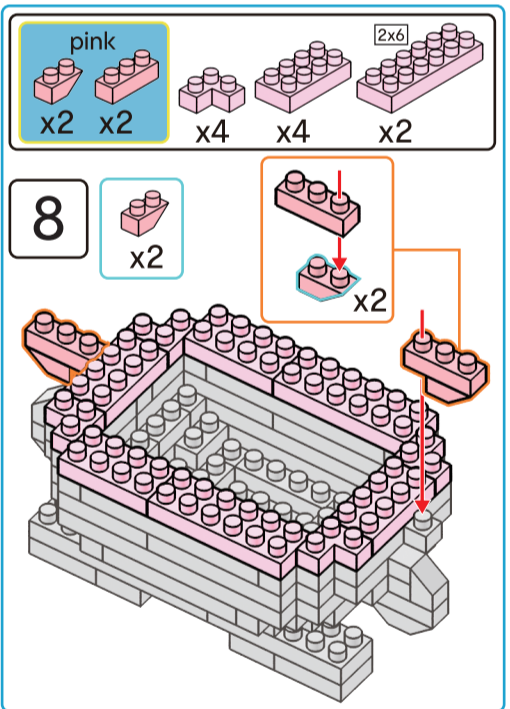

Instructions

Axolotl Friends

6+ years

Animal Series
359
PIECES
Difficulty Level

K:43-688-265 T:72-437-797

ADULT ASSISTANCE IS RECOMMENDED

WARNING: CHOKING HAZARD-SMALL PARTS. NOT FOR CHILDREN UNDER 3 YEARS.

★ Transparent

15

x4 x6 x2

16

x3 x5 x2 x1

17

x4 x6 x2

18