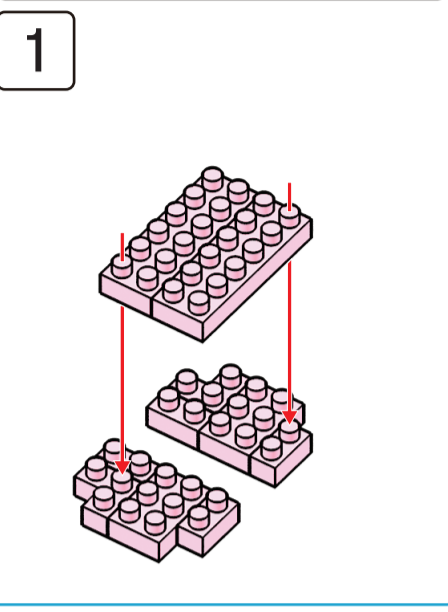

Instructions

Axolotl Friends

6+ years

Animal Series
246 PIECES
Difficulty Level

K:43-688-265 T:72-437-797

ADULT ASSISTANCE IS RECOMMENDED

WARNING: CHOKING HAZARD-SMALL PARTS. NOT FOR CHILDREN UNDER 3 YEARS.

Instructions

Axolotl Friends

6+ years

Animal Series
359
PIECES
Difficulty Level

K:43-688-265 T:72-437-797

ADULT ASSISTANCE IS RECOMMENDED

WARNING: CHOKING HAZARD-SMALL PARTS. NOT FOR CHILDREN UNDER 3 YEARS.

★ Transparent

15

x4 x6 x2

16

x3 x5 x2 x1

17

x4 x6 x2

18