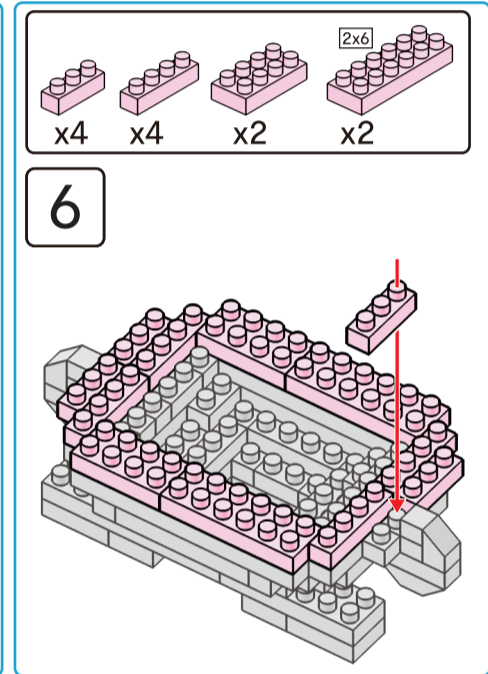

Instructions

Axolotl Friends

6+ years

Animal Series
359
PIECES
Difficulty Level

K:43-688-265 T:72-437-797

ADULT ASSISTANCE IS RECOMMENDED

WARNING: CHOKING HAZARD-SMALL PARTS. NOT FOR CHILDREN UNDER 3 YEARS.

★ Transparent

15

x4 x6 x2

16

x3 x5 x2 x1

17

x4 x6 x2

18