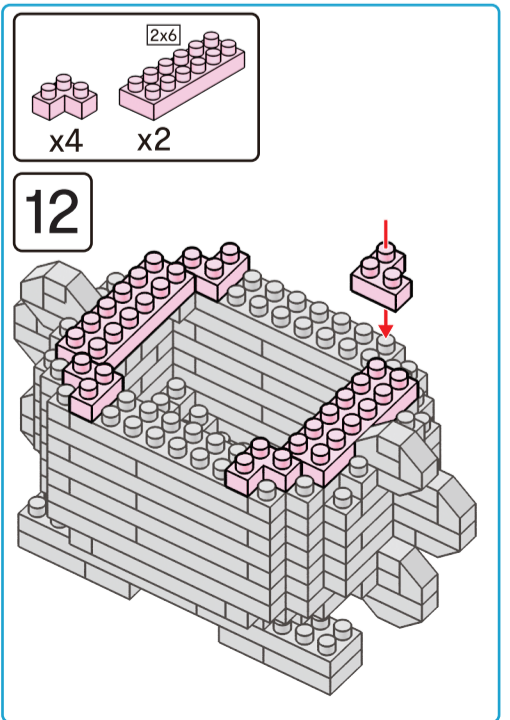

Instructions

Axolotl Friends

6+ years

Animal Series
359
PIECES
Difficulty Level

K:43-688-265 T:72-437-797

ADULT ASSISTANCE IS RECOMMENDED

WARNING: CHOKING HAZARD-SMALL PARTS. NOT FOR CHILDREN UNDER 3 YEARS.

★ Transparent

15

x4 x6 x2

16

x3 x5 x2 x1

17

x4 x6 x2

18