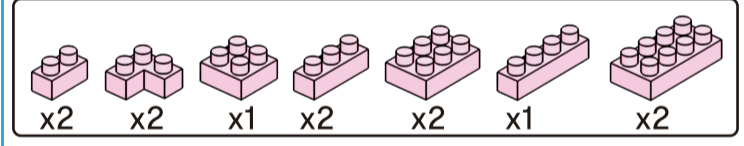

Instructions

Axolotl Friends

6+ years

Animal Series
246 PIECES
Difficulty Level

K:43-688-265 T:72-437-797

ADULT ASSISTANCE IS RECOMMENDED

WARNING: CHOKING HAZARD-SMALL PARTS. NOT FOR CHILDREN UNDER 3 YEARS.

★ Transparent

15

x4 x6 x2

16

x3 x5 x2 x1

17

x4 x6 x2

18