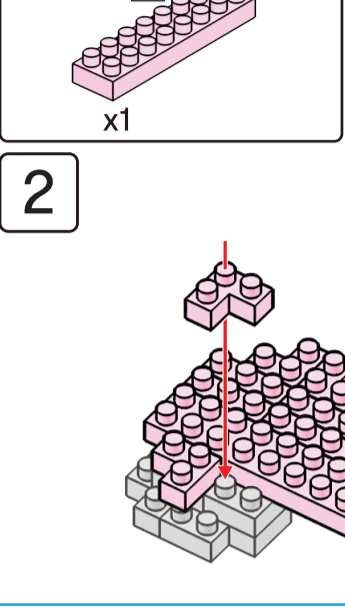

Instructions

Axolotl Friends

6+ years

Animal Series
246 PIECES
Difficulty Level

K:43-688-265 T:72-437-797

ADULT ASSISTANCE IS RECOMMENDED

WARNING: CHOKING HAZARD-SMALL PARTS. NOT FOR CHILDREN UNDER 3 YEARS.

Instructions

Axolotl Friends

6+ years

Animal Series
359
PIECES
Difficulty Level

K:43-688-265 T:72-437-797

ADULT ASSISTANCE IS RECOMMENDED

WARNING: CHOKING HAZARD-SMALL PARTS. NOT FOR CHILDREN UNDER 3 YEARS.

★ Transparent

15

x4 x6 x2

16

x3 x5 x2 x1

17

x4 x6 x2

18

25

x2 x2

x6 x2

26

14

25

27

x4 x3 x2