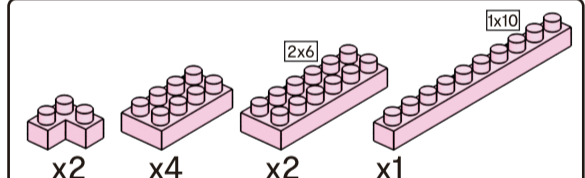

Instructions

Axolotl Friends

6+ years

Animal Series
246 PIECES
Difficulty Level

K:43-688-265 T:72-437-797

ADULT ASSISTANCE IS RECOMMENDED

WARNING: CHOKING HAZARD-SMALL PARTS. NOT FOR CHILDREN UNDER 3 YEARS.

★ Transparent

15

x4 x6 x2

16

x3 x5 x2 x1

17

x4 x6 x2

18