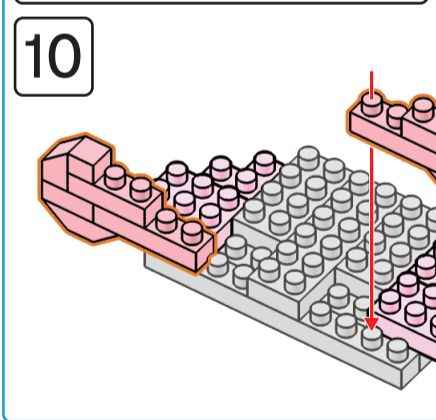

Instructions

Axolotl Friends

6+ years

Animal Series
246 PIECES
Difficulty Level

K:43-688-265 T:72-437-797

ADULT ASSISTANCE IS RECOMMENDED

WARNING: CHOKING HAZARD-SMALL PARTS. NOT FOR CHILDREN UNDER 3 YEARS.

Instructions

Axolotl Friends

6+ years

Animal Series
359
PIECES
Difficulty Level

K:43-688-265 T:72-437-797

ADULT ASSISTANCE IS RECOMMENDED

WARNING: CHOKING HAZARD-SMALL PARTS. NOT FOR CHILDREN UNDER 3 YEARS.

★ Transparent

15

x4 x6 x2

16

x3 x5 x2 x1

17

x4 x6 x2

18