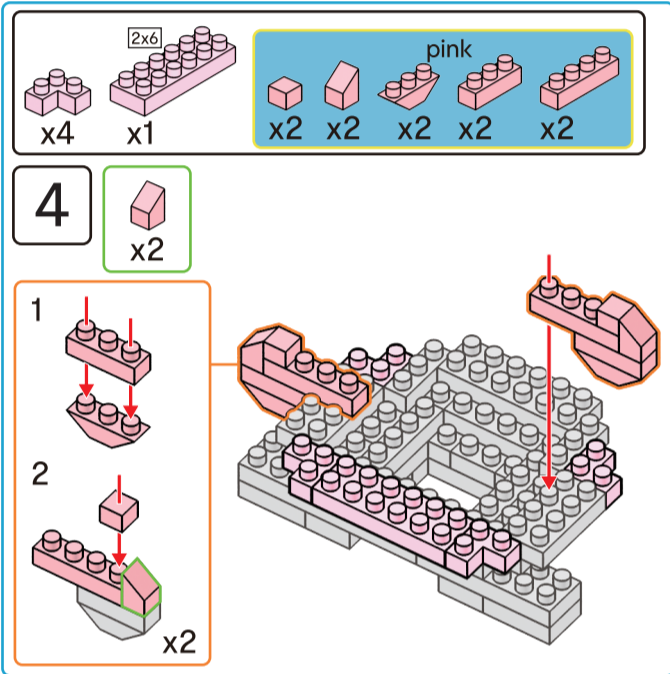

Instructions

Axolotl Friends

6+ years

Animal Series
359
PIECES
Difficulty Level

K:43-688-265 T:72-437-797

ADULT ASSISTANCE IS RECOMMENDED

WARNING: CHOKING HAZARD-SMALL PARTS. NOT FOR CHILDREN UNDER 3 YEARS.

★ Transparent

15

x4 x6 x2

16

x3 x5 x2 x1

17

x4 x6 x2

18