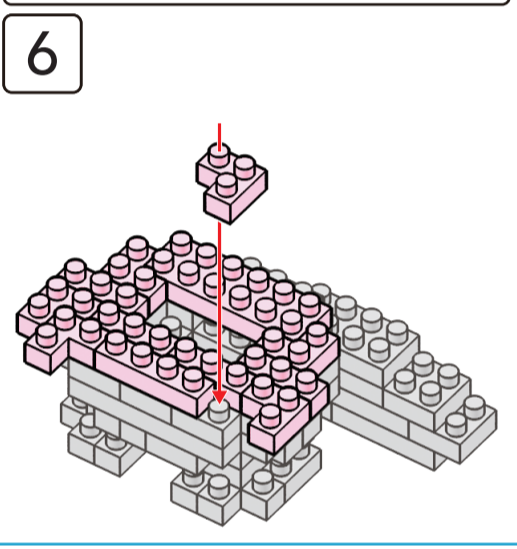

Instructions

Axolotl Friends

6+ years

Animal Series
246 PIECES
Difficulty Level

K:43-688-265 T:72-437-797

ADULT ASSISTANCE IS RECOMMENDED

WARNING: CHOKING HAZARD-SMALL PARTS. NOT FOR CHILDREN UNDER 3 YEARS.

★ Transparent

15

x4 x6 x2

16

x3 x5 x2 x1

17

x4 x6 x2

18

25

x2 x2

x6 x2

26

14

25

27

x4 x3 x2

x2 x4

22

x4 x2

23

x4 x6 x4 x4 x2 x2 x2 x2 x2 x2

1 2 3

24

x2 x2 x4 x2