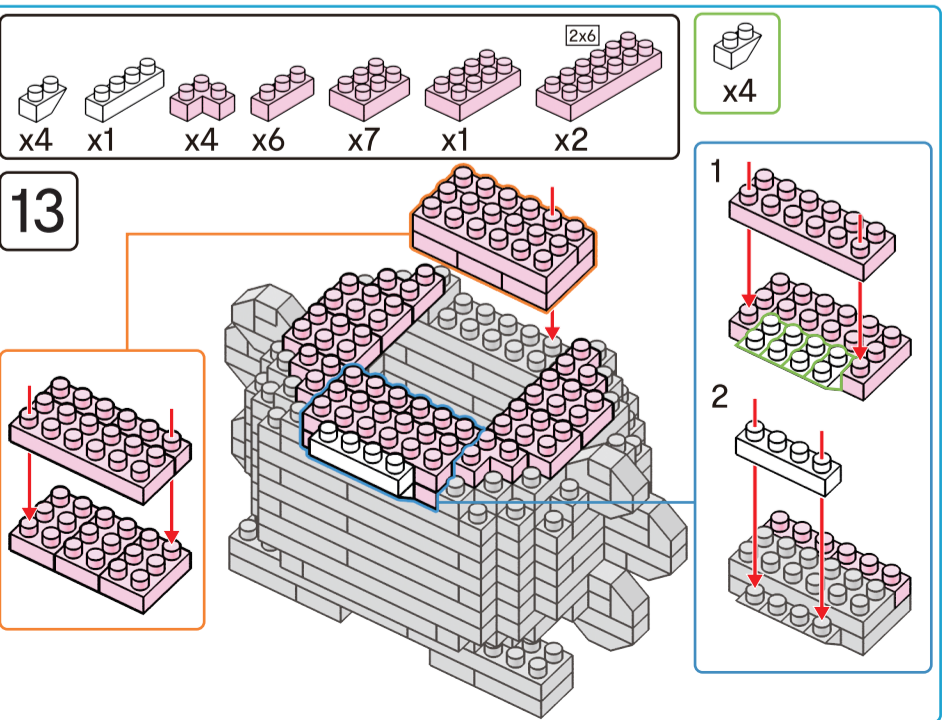

Instructions

Axolotl Friends

6+ years

Animal Series
359
PIECES
Difficulty Level

K:43-688-265 T:72-437-797

ADULT ASSISTANCE IS RECOMMENDED

WARNING: CHOKING HAZARD-SMALL PARTS. NOT FOR CHILDREN UNDER 3 YEARS.

★ Transparent

15

x4 x6 x2

16

x3 x5 x2 x1

17

x4 x6 x2

18

x2 x4 x2 x6

x2 x4

19

x4 x2 x2

x2 x2

20

x4 x2 x6

21