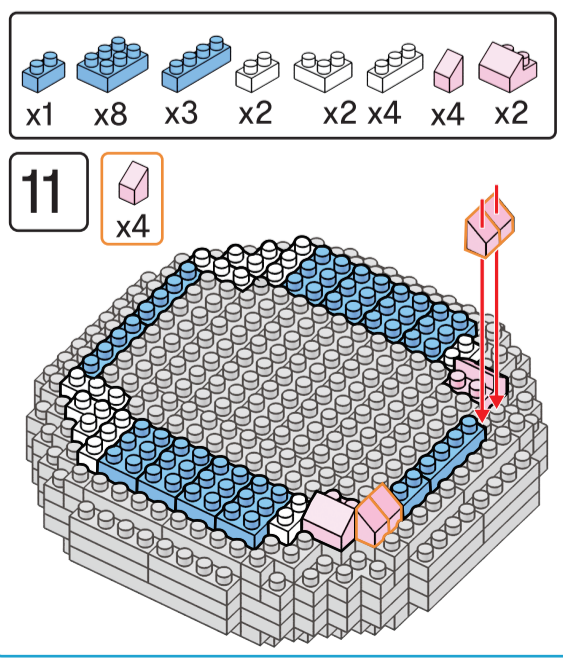

25

x2 x2

x6 x2

26

14

25

27

x4 x3 x2

flip over

Instructions

Axolotl Friends

Animal Series

334
PIECES

Difficulty Level

6+
years

K: 43-688-265 T: 72-437-797

ADULT ASSISTANCE IS RECOMMENDED
WARNING: CHOKING HAZARD-SMALL PARTS.
 NOT FOR CHILDREN UNDER 3 YEARS.

14

x2 x2 x3 x1

15

x2 x2 x2 x1 x2 x2

16

x2 x2 x4 x2 x3

17