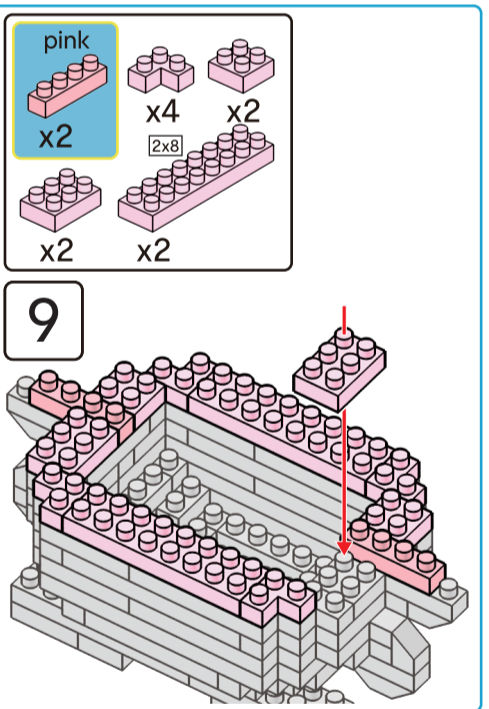

Instructions

Axolotl Friends

6+ years

Animal Series
359
PIECES
Difficulty Level

K:43-688-265 T:72-437-797

ADULT ASSISTANCE IS RECOMMENDED

WARNING: CHOKING HAZARD-SMALL PARTS. NOT FOR CHILDREN UNDER 3 YEARS.

★ Transparent

15

x4 x6 x2

16

x3 x5 x2 x1

17

x4 x6 x2

18