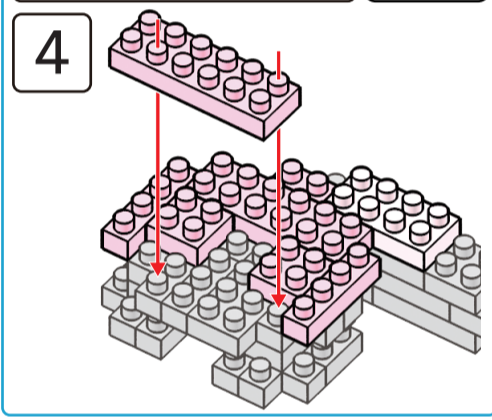

Instructions

Axolotl Friends

6+ years

Animal Series
246 PIECES
Difficulty Level

K:43-688-265 T:72-437-797

ADULT ASSISTANCE IS RECOMMENDED

WARNING: CHOKING HAZARD-SMALL PARTS. NOT FOR CHILDREN UNDER 3 YEARS.

Instructions

Axolotl Friends

6+ years

Animal Series
359
PIECES
Difficulty Level

K:43-688-265 T:72-437-797

ADULT ASSISTANCE IS RECOMMENDED

WARNING: CHOKING HAZARD-SMALL PARTS. NOT FOR CHILDREN UNDER 3 YEARS.

★ Transparent

15

x4 x6 x2

16

x3 x5 x2 x1

17

x4 x6 x2

18