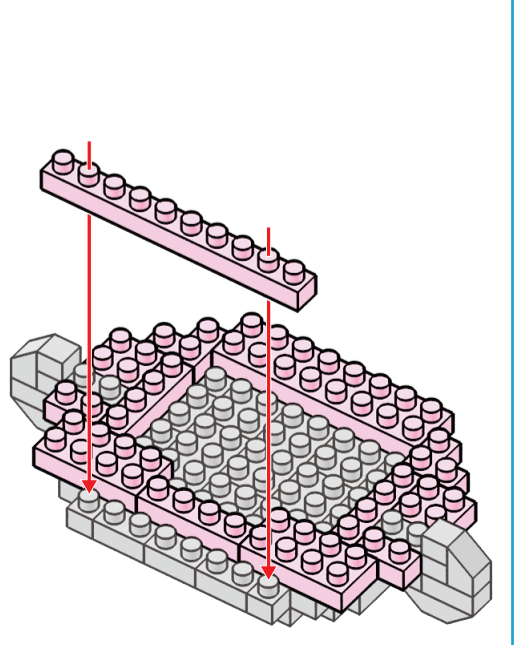

Instructions

Axolotl Friends

6+ years

Animal Series
246 PIECES
Difficulty Level

K:43-688-265 T:72-437-797

ADULT ASSISTANCE IS RECOMMENDED

WARNING: CHOKING HAZARD-SMALL PARTS. NOT FOR CHILDREN UNDER 3 YEARS.

Instructions

Axolotl Friends

6+ years

Animal Series
359
PIECES
Difficulty Level

K:43-688-265 T:72-437-797

ADULT ASSISTANCE IS RECOMMENDED

WARNING: CHOKING HAZARD-SMALL PARTS. NOT FOR CHILDREN UNDER 3 YEARS.

★ Transparent

15

x4 x6 x2

16

x3 x5 x2 x1

17

x4 x6 x2

18

25

x2 x2

x6 x2

26

14

25

27

x4 x3 x2