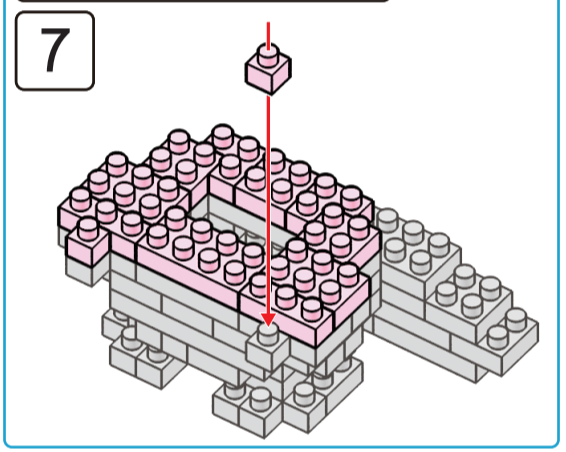

Instructions

Axolotl Friends

6+ years

Animal Series
246 PIECES
Difficulty Level

K:43-688-265 T:72-437-797

ADULT ASSISTANCE IS RECOMMENDED

WARNING: CHOKING HAZARD-SMALL PARTS. NOT FOR CHILDREN UNDER 3 YEARS.

★ Transparent

15

x4 x6 x2

16

x3 x5 x2 x1

17

x4 x6 x2

18