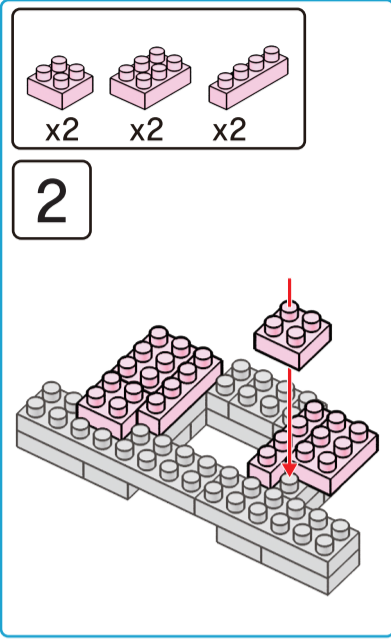

Instructions

Axolotl Friends

6+ years

Animal Series
359
PIECES
Difficulty Level

K:43-688-265 T:72-437-797

ADULT ASSISTANCE IS RECOMMENDED

WARNING: CHOKING HAZARD-SMALL PARTS. NOT FOR CHILDREN UNDER 3 YEARS.

★ Transparent

15

x4 x6 x2

16

x3 x5 x2 x1

17

x4 x6 x2

18

25

x2 x2

x6 x2

26

14

25

27

x4 x3 x2