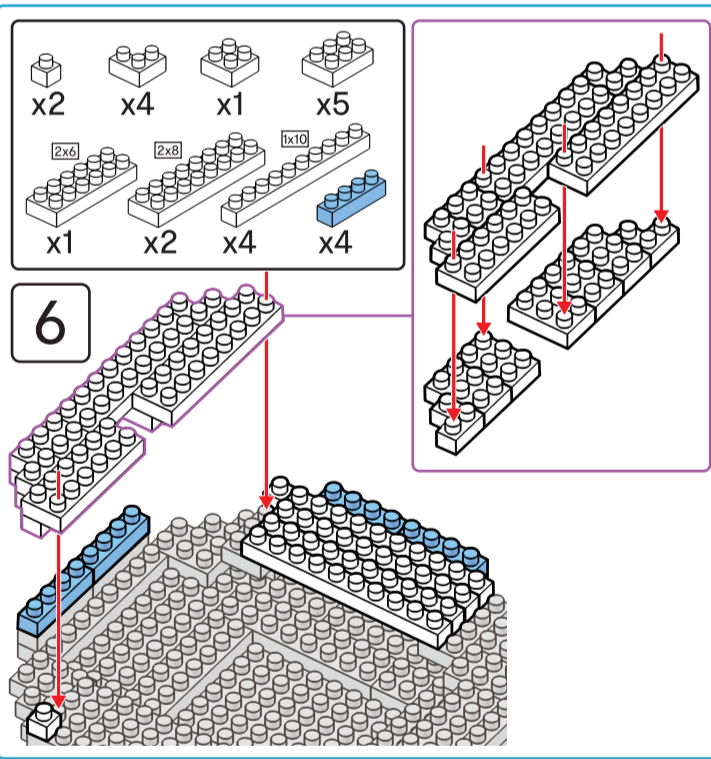

25

x2 x2

x6 x2

26

14

25

27

x4 x3 x2

flip over

Instructions

Axolotl Friends

Animal Series

334
PIECES

Difficulty Level

6+
years

K: 43-688-265 T: 72-437-797

ADULT ASSISTANCE IS RECOMMENDED
WARNING: CHOKING HAZARD-SMALL PARTS.
 NOT FOR CHILDREN UNDER 3 YEARS.

14

x2 x2 x3 x1

15

x2 x2 x2 x1 x2 x2

16

x2 x2 x4 x2 x3

17