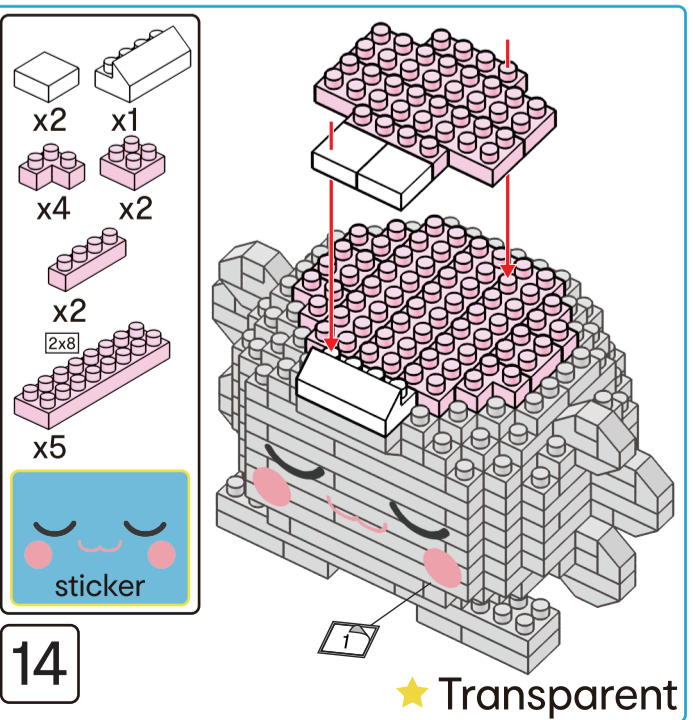

Instructions

Axolotl Friends

6+ years

Animal Series
359
PIECES
Difficulty Level

K:43-688-265 T:72-437-797

ADULT ASSISTANCE IS RECOMMENDED

WARNING: CHOKING HAZARD-SMALL PARTS. NOT FOR CHILDREN UNDER 3 YEARS.

★ Transparent

15

x4 x6 x2

16

x3 x5 x2 x1

17

x4 x6 x2

18