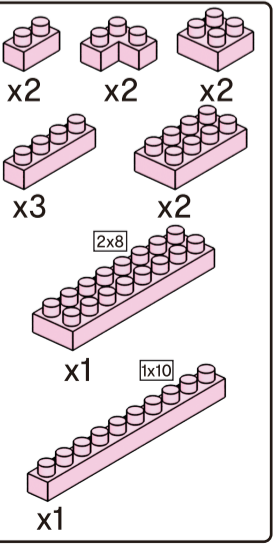

Instructions

Axolotl Friends

6+ years

Animal Series
246 PIECES
Difficulty Level

K:43-688-265 T:72-437-797

ADULT ASSISTANCE IS RECOMMENDED

WARNING: CHOKING HAZARD-SMALL PARTS. NOT FOR CHILDREN UNDER 3 YEARS.

Instructions

Axolotl Friends

6+ years

Animal Series
359
PIECES
Difficulty Level

K:43-688-265 T:72-437-797

ADULT ASSISTANCE IS RECOMMENDED

WARNING: CHOKING HAZARD-SMALL PARTS. NOT FOR CHILDREN UNDER 3 YEARS.

★ Transparent

15

x4 x6 x2

16

x3 x5 x2 x1

17

x4 x6 x2

18

x2 x4

22

x4 x2

23

x4 x6 x4 x4 x2 x2 x2 x2 x2 x2

1 2 3

24

x2 x2 x4 x2