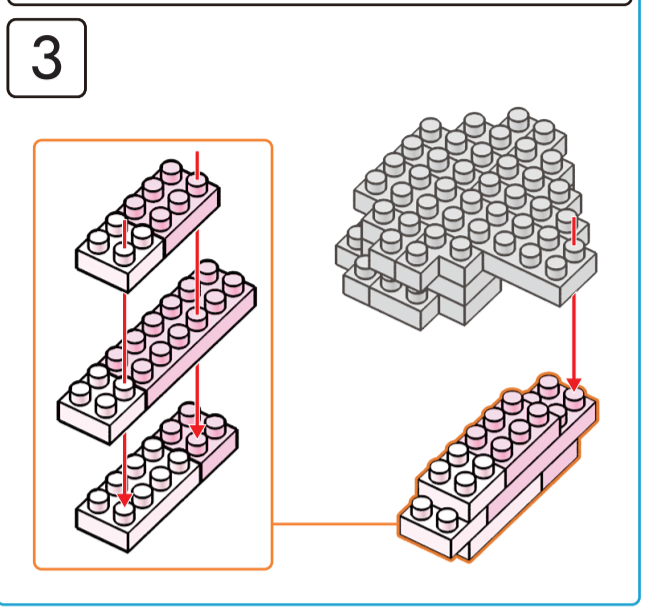

Instructions

Axolotl Friends

6+ years

Animal Series
246 PIECES
Difficulty Level

K:43-688-265 T:72-437-797

ADULT ASSISTANCE IS RECOMMENDED

WARNING: CHOKING HAZARD-SMALL PARTS. NOT FOR CHILDREN UNDER 3 YEARS.

★ Transparent

15

x4 x6 x2

16

x3 x5 x2 x1

17

x4 x6 x2

18