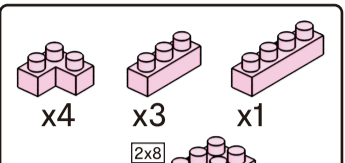

Instructions

Axolotl Friends

6+ years

Animal Series
246 PIECES
Difficulty Level

K:43-688-265 T:72-437-797

ADULT ASSISTANCE IS RECOMMENDED

WARNING: CHOKING HAZARD-SMALL PARTS. NOT FOR CHILDREN UNDER 3 YEARS.

★ Transparent

15

x4 x6 x2

16

x3 x5 x2 x1

17

x4 x6 x2

18