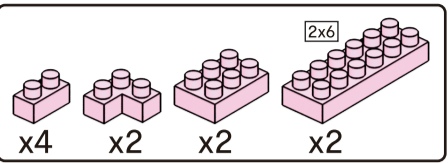

Instructions

Axolotl Friends

6+ years

Animal Series
246 PIECES
Difficulty Level

K:43-688-265 T:72-437-797

ADULT ASSISTANCE IS RECOMMENDED

WARNING: CHOKING HAZARD-SMALL PARTS. NOT FOR CHILDREN UNDER 3 YEARS.

★ Transparent

15

x4 x6 x2

16

x3 x5 x2 x1

17

x4 x6 x2

18