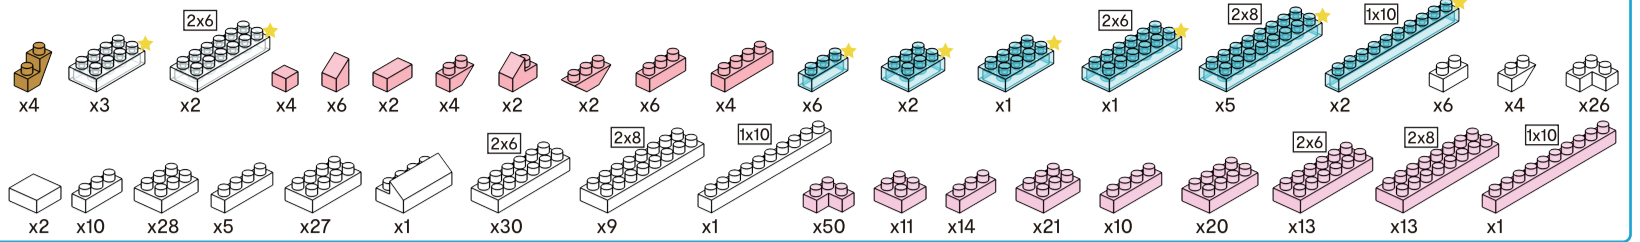

Instructions

Axolotl Friends

6+ years

Animal Series
359
PIECES
Difficulty Level

K:43-688-265 T:72-437-797