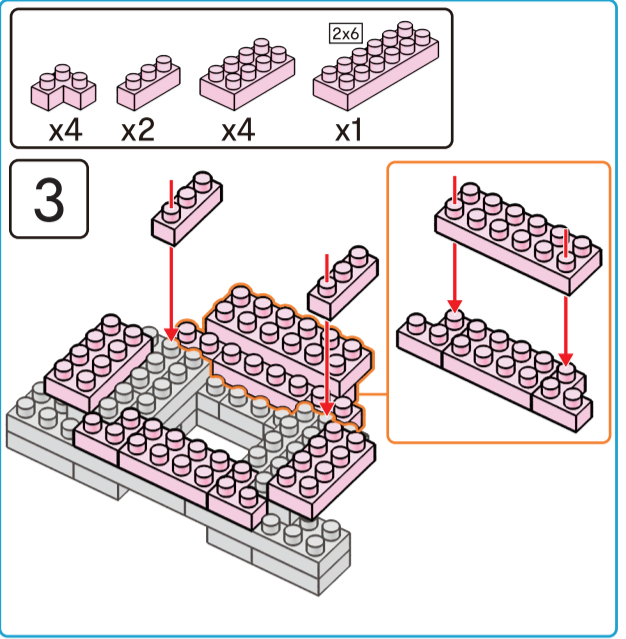

Instructions

Axolotl Friends

6+ years

Animal Series
359
PIECES
Difficulty Level

K:43-688-265 T:72-437-797

ADULT ASSISTANCE IS RECOMMENDED

WARNING: CHOKING HAZARD-SMALL PARTS. NOT FOR CHILDREN UNDER 3 YEARS.

★ Transparent

15

x4 x6 x2

16

x3 x5 x2 x1

17

x4 x6 x2

18