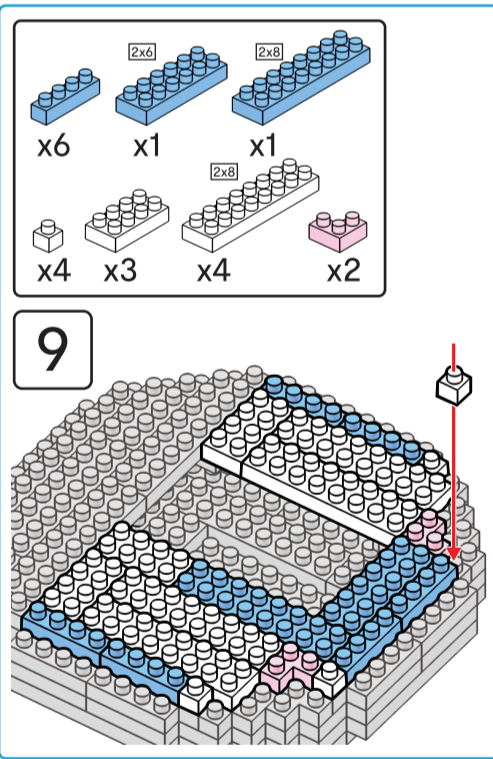

ADULT ASSISTANCE IS RECOMMENDED
WARNING: CHOKING HAZARD-SMALL PARTS.
NOT FOR CHILDREN UNDER 3 YEARS.