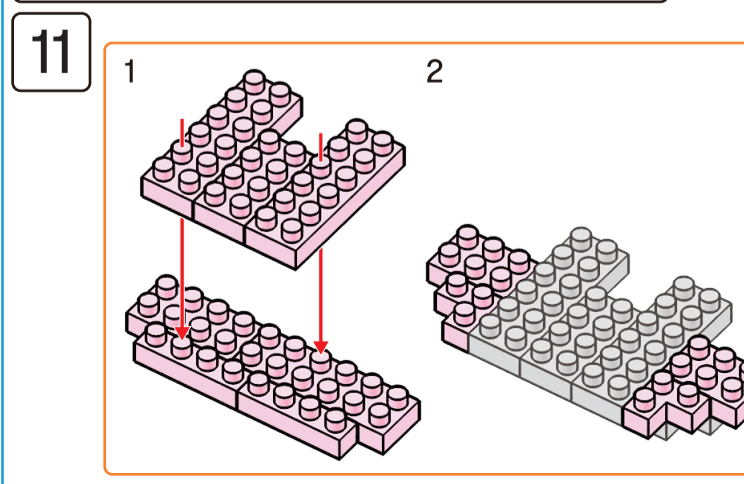

Instructions

Axolotl Friends

6+ years

Animal Series
246 PIECES
Difficulty Level

K:43-688-265 T:72-437-797

ADULT ASSISTANCE IS RECOMMENDED

WARNING: CHOKING HAZARD-SMALL PARTS. NOT FOR CHILDREN UNDER 3 YEARS.

★ Transparent

15

x4 x6 x2

16

x3 x5 x2 x1

17

x4 x6 x2

18