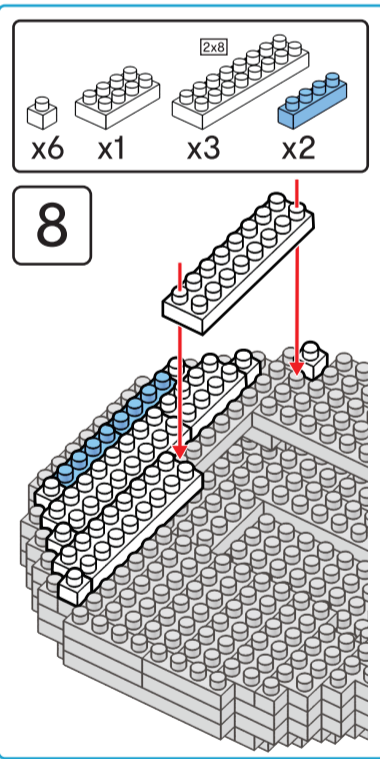

25

x2 x2

x6 x2

26

14

25

27

x4 x3 x2

flip over

Instructions

Axolotl Friends

Animal Series

334
PIECES

Difficulty Level

6+
years

K: 43-688-265 T: 72-437-797

ADULT ASSISTANCE IS RECOMMENDED
WARNING: CHOKING HAZARD-SMALL PARTS.
 NOT FOR CHILDREN UNDER 3 YEARS.

14

x2 x2 x3 x1

15

x2 x2 x2 x1 x2 x2

16

x2 x2 x4 x2 x3

17