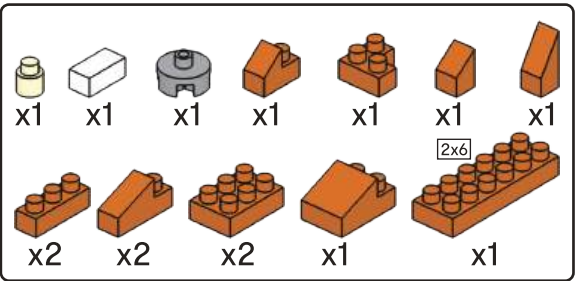

## Instructions

8+  
years

Flower  
Series

433  
PIECES

Difficulty Level

K: 43-688-227 | T: 72-437-643

1

			22x22
x1	x5	x3	
			x1

2

3

-  x1
-  x1
-  x3
-  x1
-  x1
-  x2
-  x1
-  x3
-  x1
-  x2

  
x2

4

5

6

- x1
- x1
- x2
- x1
- x2
- x1
- x1
- x1
- x1
- x1
- x1
- x1