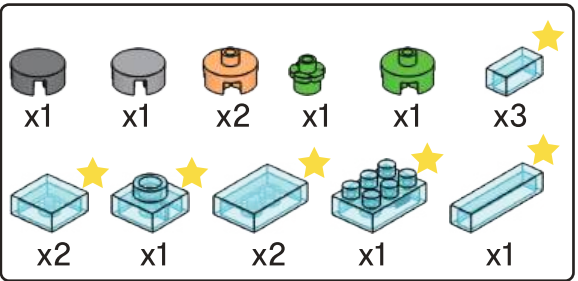

Instructions

8+  
years

Flower  
Series

442  
PIECES

Difficulty Level

K: 43-688-227 | T: 72-437-643

1

2