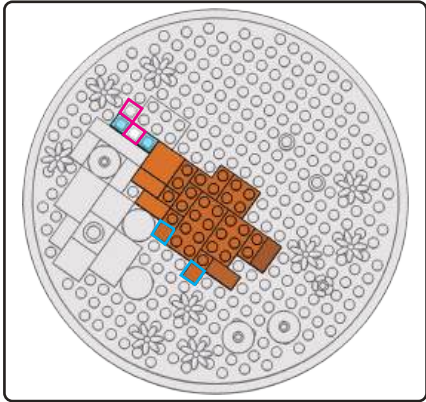

24

- x2
- x3
- x1
- x1
- x5
- x1

- 
-

25

- x1 [1x1 brick]
- x2 [1x2 brick]
- x5 [1x2 brick with hole]
- x1 [1x2 brick with hole]
- x1 [1x3 brick]
- x1 [1x4 brick]
- x1 [1x6 brick]
- x1 [1x6 brick]

- x2 [1x2 brick with hole]
- [1x2 brick with hole]

Instructions

8+  
years

Flower  
Series

442  
PIECES

Difficulty Level

K: 43-688-227 | T: 72-437-643

1

2

3

4

5

-  x1
-  x1
-  x2
-  x1
-  x1
-  x2
-  x1
-  x4
-  x2

6

-  x1
-  x1
-  x3
-  x1
-  x1
-  x3
-  x1
-  x1

-  x3

7