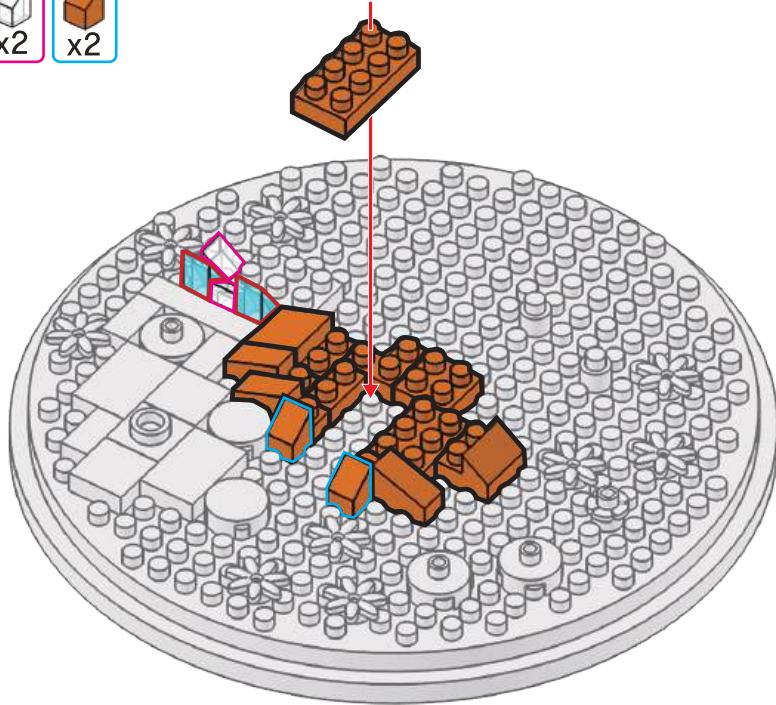

# Capybara Tree Dome

**WARNING:**

CHOKING HAZARD - SMALL PARTS.  
NOT FOR CHILDREN UNDER 3 YEARS.

ADULT ASSISTANCE IS RECOMMENDED.  
PRODUCT MAY VARY SLIGHTLY FROM IMAGE SHOWN.

anko

miniblocks

Capybara  
Tree Dome

Instructions

8+  
years

Flower  
Series

442  
PIECES

Difficulty Level

K: 43-688-227 | T: 72-437-643

1

2

3

4

5

-  x1
-  x1
-  x2
-  x1
-  x1
-  x2
-  x1
-  x4
-  x2

6

-  x1
-  x1
-  x3
-  x1
-  x1
-  x3
-  x1
-  x1

-  x3

7