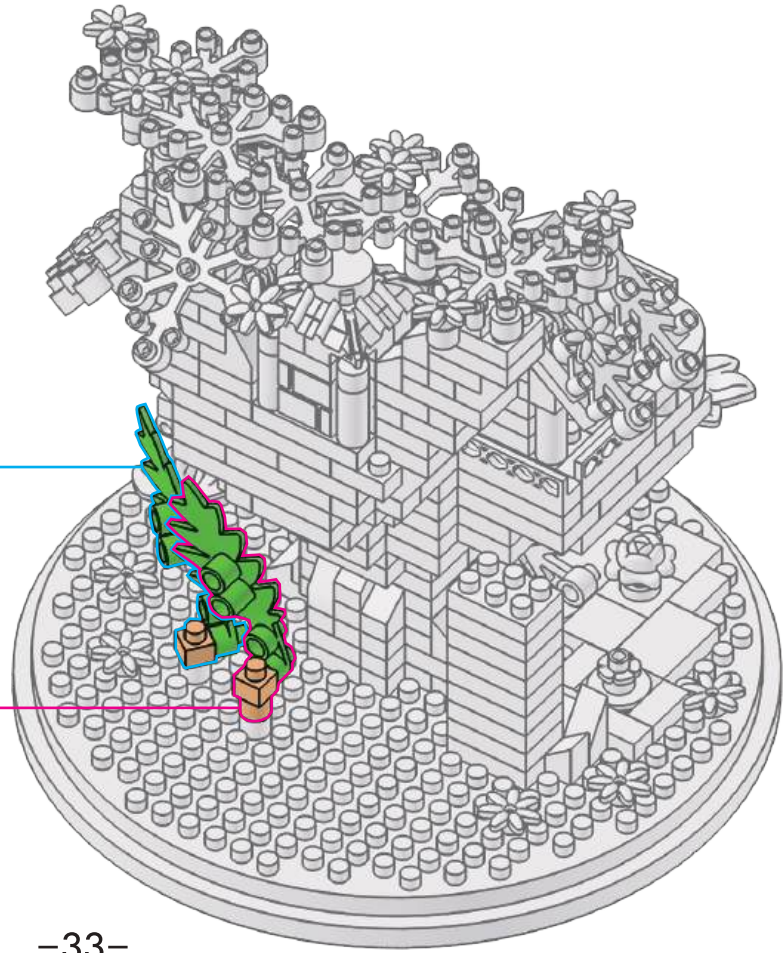

36

x1

x1

x1

x1

37

38

39

40

41

flip over

42

flip over

43

44

45

# Capybara Tree Dome

 **WARNING:**

CHOKING HAZARD - SMALL PARTS.  
NOT FOR CHILDREN UNDER 3 YEARS.

ADULT ASSISTANCE IS RECOMMENDED.  
PRODUCT MAY VARY SLIGHTLY FROM IMAGE SHOWN.