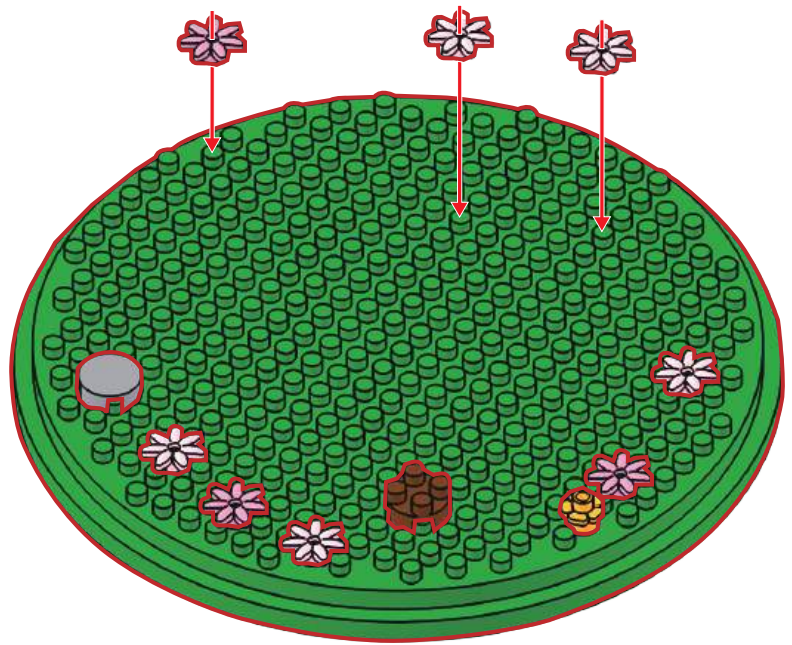

# Capibara Tree Dome

## Instructions

8+  
years

Flower  
Series

433  
PIECES

Difficulty Level

K: 43-688-227 | T: 72-437-643

1

			22x22
x1	x5	x3	
			x1

2

3

-  x1
-  x1
-  x3
-  x1
-  x1
-  x2
-  x1
-  x3
-  x1
-  x2

  
x2

4

5

6

- x1
- x1
- x2
- x1
- x2
- x1
- x1
- x1
- x1
- x1
- x1
- x1