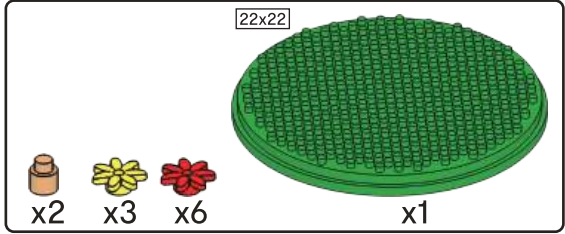

Instructions

8+  
years

Flower  
Series

442  
PIECES

Difficulty Level

K: 43-688-227 | T: 72-437-643

1

2

3

4

5

-  x1
-  x1
-  x2
-  x1
-  x1
-  x2
-  x1
-  x4
-  x2

6

-  x1
-  x1
-  x3
-  x1
-  x1
-  x3
-  x1
-  x1

-  x3

7