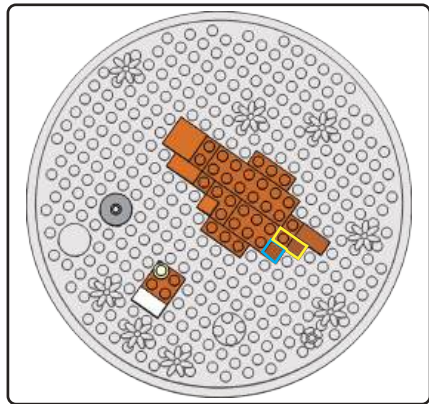

## Instructions

8+  
years

Flower  
Series

433  
PIECES

Difficulty Level

K: 43-688-227 | T: 72-437-643

1

			22x22
x1	x5	x3	
			x1

2

3

-  x1
-  x1
-  x3
-  x1
-  x1
-  x2
-  x1
-  x3
-  x1
-  x2

  
x2

4

5

6

- x1
- x1
- x2
- x1
- x2
- x1
- x1
- x1
- x1
- x1
- x1
- x1

★ Transparent

7

8

- x2 
- x1 
- x1 
- x1 
- x1 
- x1 
- x1 
- x1 
- x4 
- x1 

9

- x1 
- x1 
- x1 
- x2 
- x1 
- x1 
- x2 
- x1 
- x1 

10

11