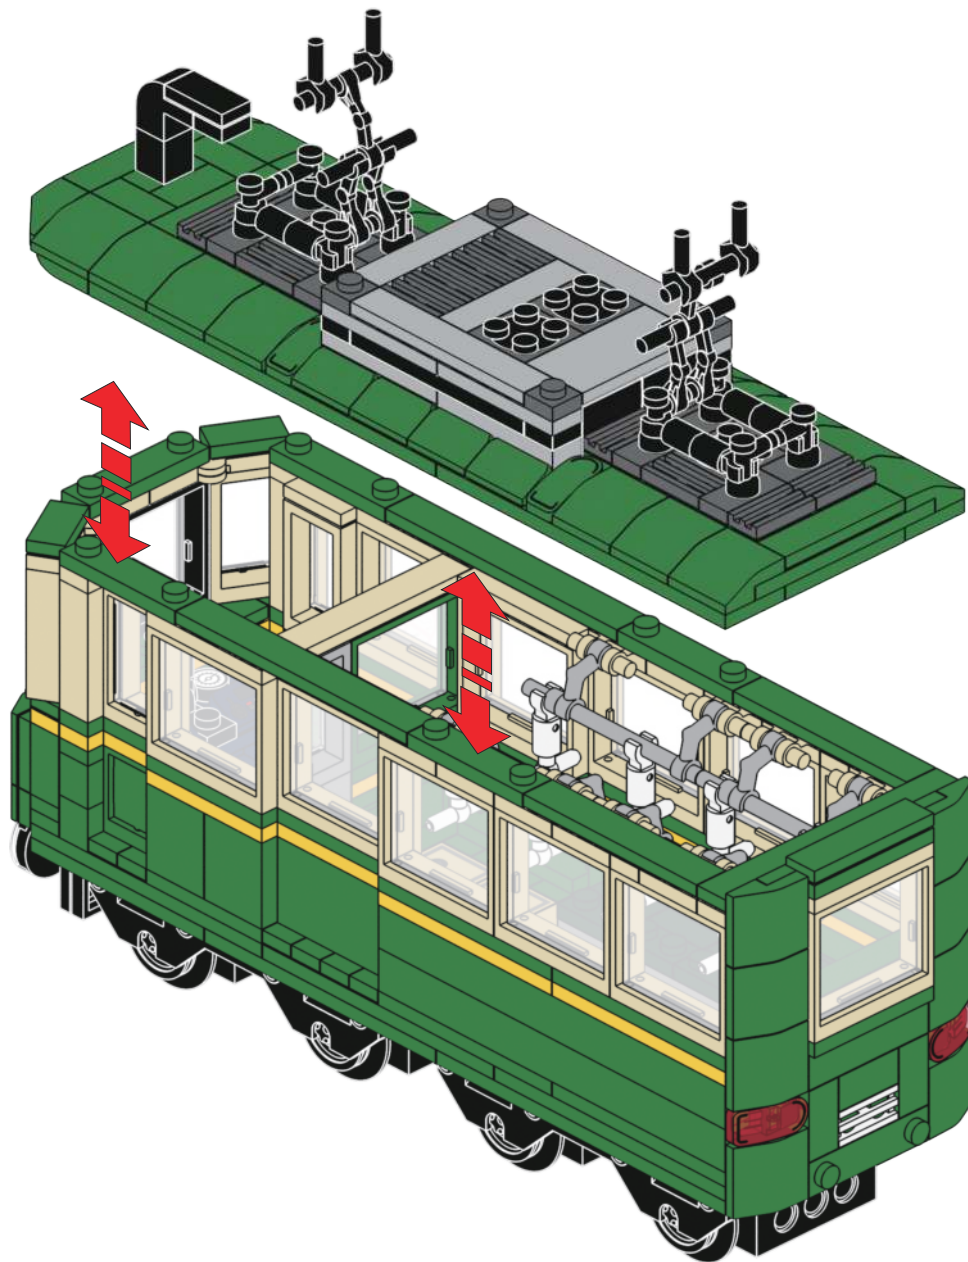

Flip over

105

106

③ 1:1

108

107

109

1

2

anko

miniblocks

Tram

**WARNING:**  
CHOKING HAZARD - SMALL PARTS.  
NOT FOR CHILDREN UNDER 3 YEARS.

ADULT ASSISTANCE IS RECOMMENDED.  
PRODUCT MAY VARY SLIGHTLY FROM IMAGE SHOWN.