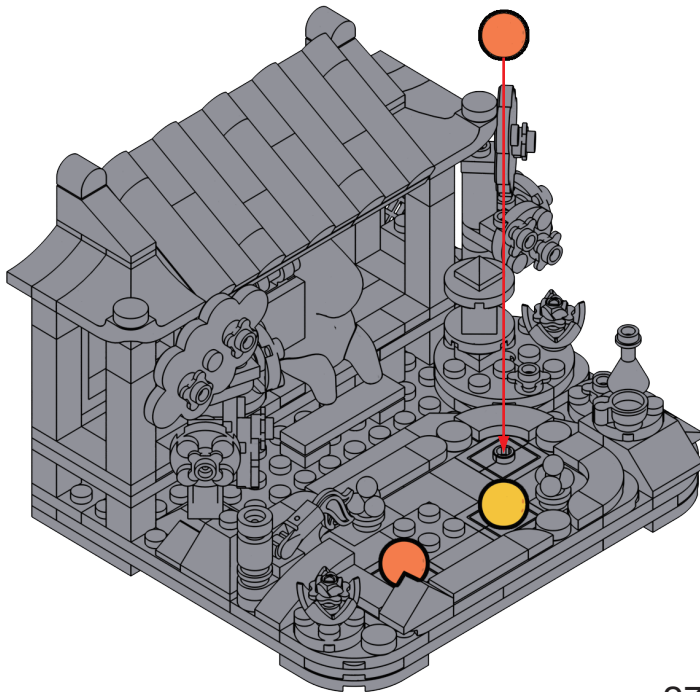

53

49

x2

x1

55

56

57

anko

miniblocks

Hot Spring
Capybara

Instructions

 **WARNING: CHOKING HAZARD -**
SMALL PARTS. NOT SUITABLE FOR CHILDREN UNDER 3 YEARS.

ADULT ASSISTANCE IS RECOMMENDED.
PRODUCT MAY VARY SLIGHTLY FROM IMAGE SHOWN.