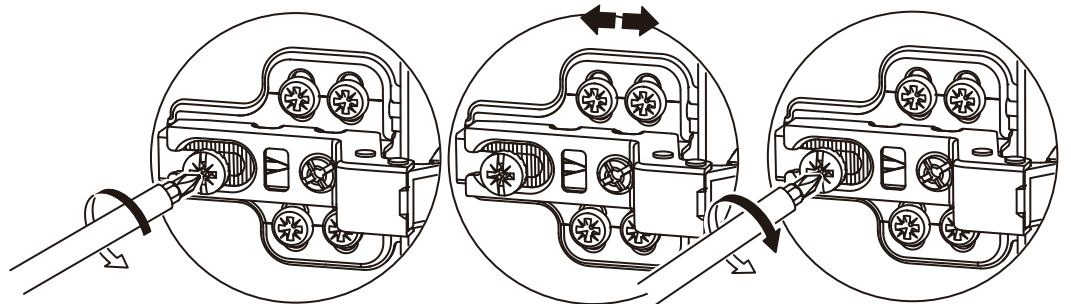

If the door doesn't meet the box at the top, adjust the top hinge toward the cabinet and/or adjust the bottom hinge away from the cabinet. If the door is gapped at the bottom, do the reverse.