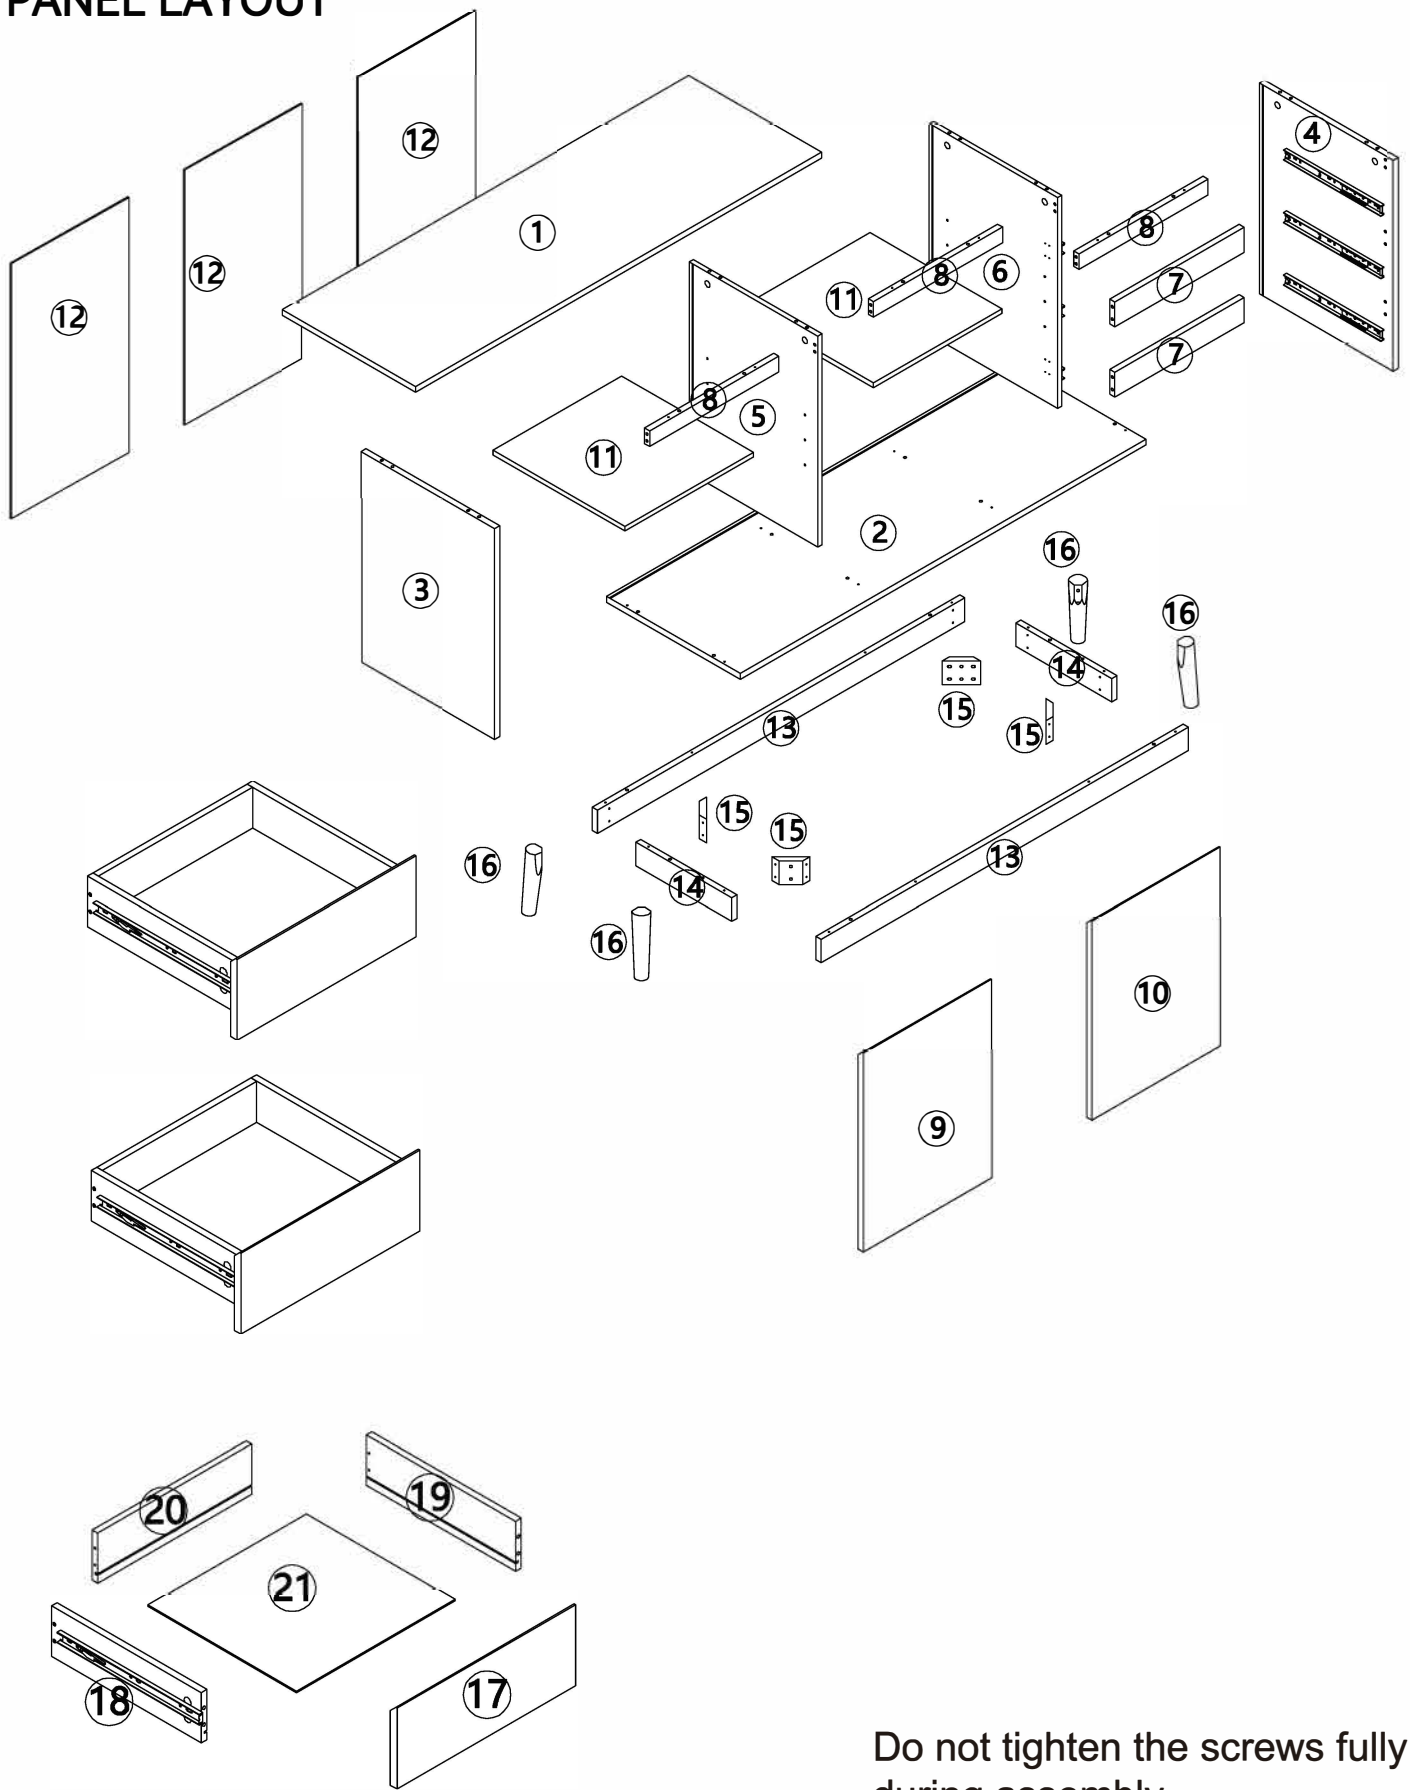

PANEL LAYOUT

Do not tighten the screws fully during assembly.
Fully tighten screws after the final assembly steps.