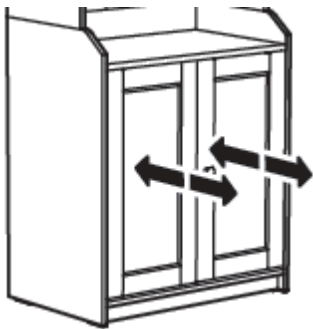

## Hinger Adjustment Tips

Noted: The door might be scraping, bumping, misaligned when first assembly.

Please follow the below tips:

Adjust the door up and down

1. Loosen the two mounting screws on both hinges, but only slightly. ...
2. Gently close the cabinet door.
3. With the door still closed, adjust the cabinet door to the desired height.
4. Open the cabinet door again, being careful not to jostle the door out of position.
5. Retighten the screws by hand.