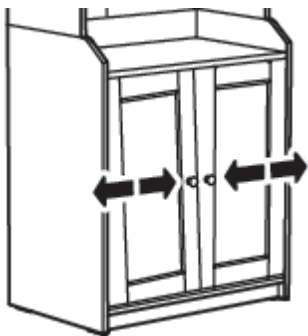

Move the door right or left