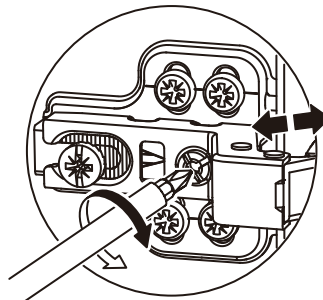

You can adjust one or both hinges on each door, depending on how much correction it needs. If the door seems to be tilting down to the right, turn the side-to-side screw on the top hinge so the hinge pulls closer to the side of the cabinet box, moving the top of the door to the left.