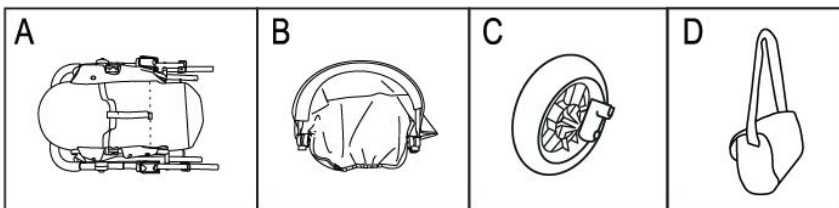

Part Lists

1 X Main body frame   1X Canopy   4 X Wheels   1 X bag

Assembly

1. Lift the handle to release the chassis (A) from the folded position.	2. The rings will engage automatically when unfolded.	3. Insert the plastic locks on both left and right sides into the pipe.
4. Insert each of the wheel (C) into the pipe until you hear a "click". Give each wheel a firm pull to ensure they are securely attached.	5.