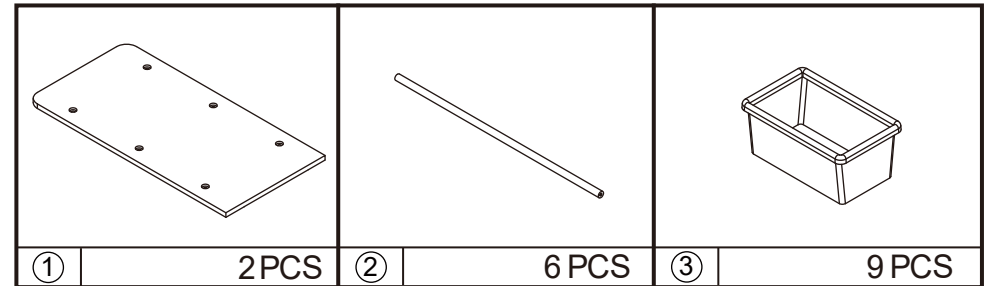

Assembly Instructions

43644667 KIDS SMALL 9 TUB STORAGE ONLINE ONLY

CARE INSTRUCTION: Do not stand, sit or lean on the unit. Do not use this unit as a step ladder. Ensure this unit is used only on a flat surface. Do not use this unit unless all bolts and screws are firmly secured. Do not place hot objects such as coffee cups directly on the surface of this furniture item. This item is for storage purpose only. Failure to follow these warnings could result in serious injury. Contains small parts. It is to be assembled by an adult.

WARNINGS: Wipe clean with a soft damp cloth. Never use scourers, abrasives or chemical solvents. Keep away from moisture and direct sunlight. Store in a dry place for indoor use only.

MAXIMUM TOTAL LOADING WEIGHT: 2KGS FOR EACH TUB, MAXIMUM LOADING 18KGS.

Hardware list

	a	6X25mm	12PCS		d		1PC
	b		1PC		e		1PC
	c	4X35mm	1PC		f		1PC

DO NOT TIGHTEN THE SCREWS UNTIL THE PRODUCT IS FULLY ASSEMBLED.