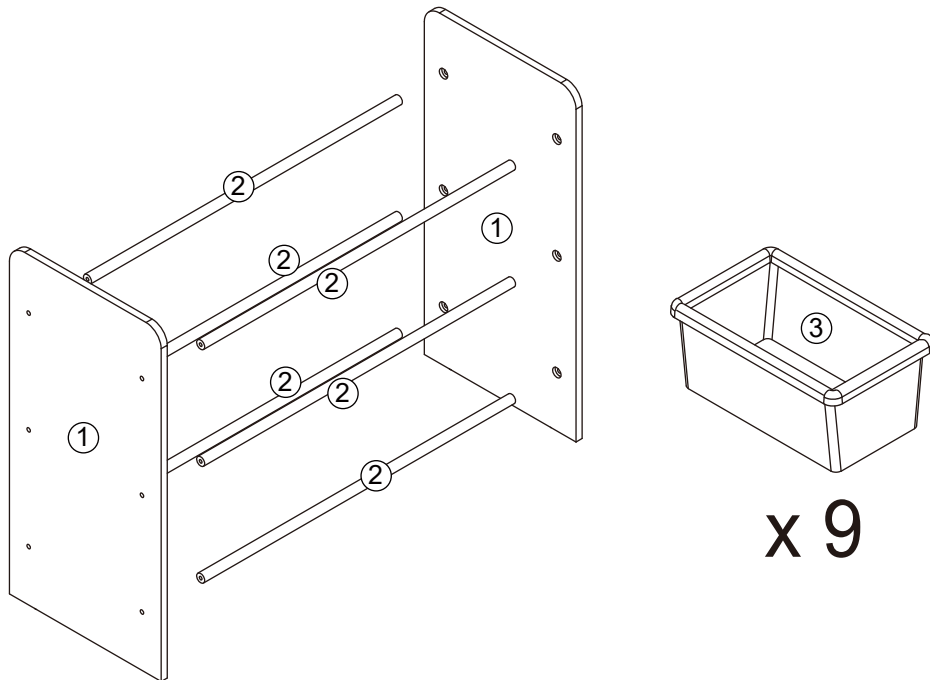

Assembly Instructions

43644667 KIDS SMALL 9 TUB STORAGE ONLINE ONLY

CARE INSTRUCTION: Do not stand, sit or lean on the unit. Do not use this unit as a step ladder. Ensure this unit is used only on a flat surface. Do not use this unit unless all bolts and screws are firmly secured. Do not place hot objects such as coffee cups directly on the surface of this furniture item. This item is for storage purpose only. Failure to follow these warnings could result in serious injury. Contains small parts. It is to be assembled by an adult.

Hardware list

	a	6X25mm	12PCS		d		1PC
	b		1PC		e		1PC
	c	4X35mm	1PC		f		1PC

DO NOT TIGHTEN THE SCREWS UNTIL THE PRODUCT IS FULLY ASSEMBLED.

STEP 1

 X12

STEP 2

 X1  X1  X1  X1

Warning: