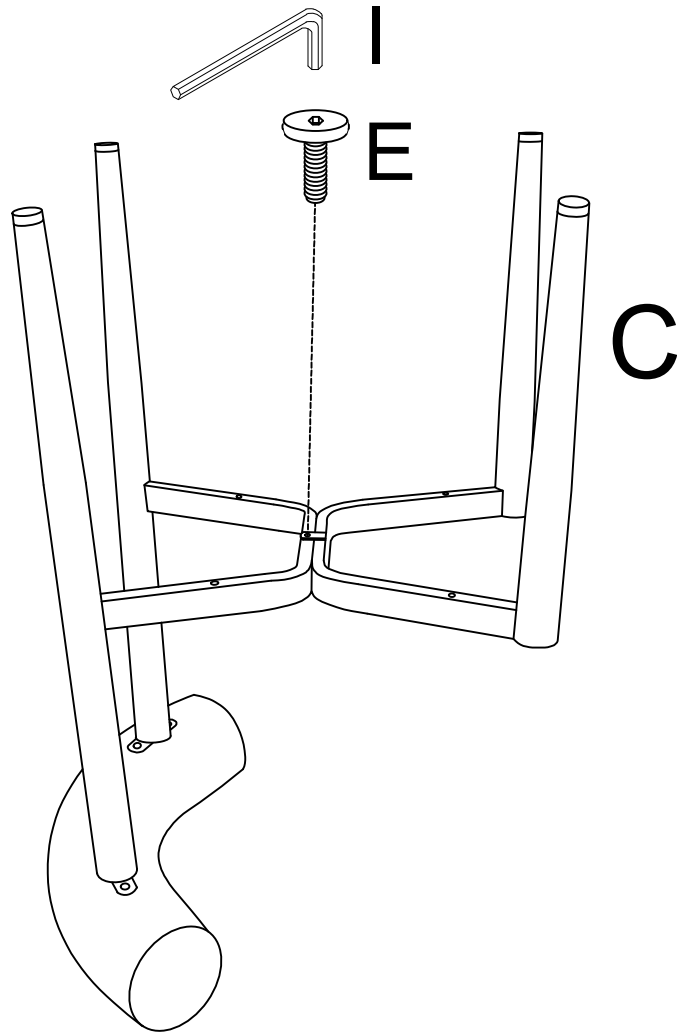

Assembly Instructions

43641529 Set of 2 Henry Dining Chairs Grey

CARE INSTRUCTIONS: WIPE CLEAN WITH A SOFT DAMP CLOTH. DO NOT USE ABRASIVE MATERIAL AND SOLVENTS. SPOT CLEAN IF NEEDED. KEEP AWAY FROM WATER AND DIRECT SUNLIGHT. STORE IN A DRY PLACE. CHECK AND TIGHTEN ALL PARTS REGULARLY. FOR INDOOR AND DOMESTIC USE ONLY.

WARNING: DO NOT STAND ON THIS CHAIR. USE ONLY ON A FLAT SURFACE. SUITABLE FOR ONE PERSON USE ONLY. DO NOT USE UNTIL ALL SCREWS, BOLTS AND KNOBS ARE FIRMLY SECURED. THIS PRODUCT CONTAINS SMALL PARTS AND SHARP POINTS, KEEP AWAY FROM CHILDREN AND BABIES. DO NOT SIT ON THE ARMREST. ADULT ASSEMBLY REQUIRED. DO NOT TIGHTEN THE SCREWS FULLY DURING ASSEMBLY. FULLY TIGHTEN SCREWS AFTER THE FINAL ASSEMBLY STEPS.

FAILURE TO FOLLOW THESE WARNINGS COULD RESULT IN SERIOUS INJURY.

MAXIMUM SAFE LOAD: 100KG.

AX1 	BX1 	<div style="font-size: 2em; font-weight: bold; margin-bottom: 10px;">1</div> <p>Attention: Please do not tighten the screws until all the screws are well in position.</p> 
CX1 	DX1 	
EX5  M6X16mm	FX4  M6X45mm	
GX4  M6	HX4  M6	
IX1  4#		

2

Attention: Please do not tighten the screws until all the screws are well in position.

3

Attention: Assemble screws after the holes of legs and seat bottom aligned. Do not tighten screws until all the screws are well in position.