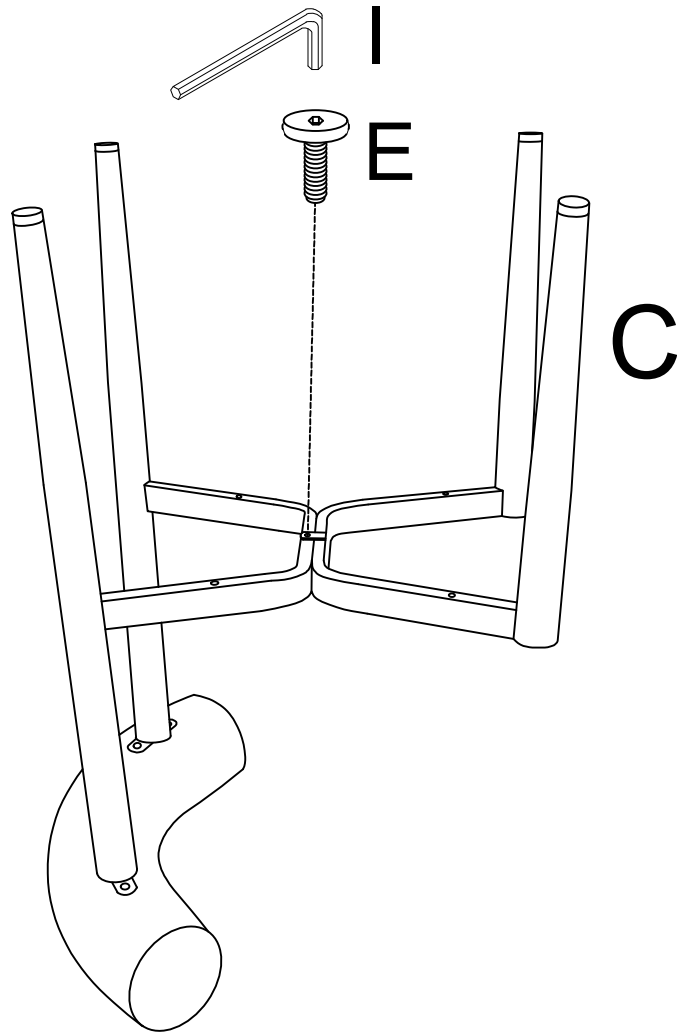

Assembly Instructions

43641499 Set of 2 Henry Dining Chairs Green

CARE INSTRUCTIONS: WIPE CLEAN WITH A SOFT DAMP CLOTH. DO NOT USE ABRASIVE MATERIAL AND SOLVENTS. SPOT CLEAN IF NEEDED. KEEP AWAY FROM WATER AND DIRECT SUNLIGHT. STORE IN A DRY PLACE. CHECK AND TIGHTEN ALL PARTS REGULARLY. FOR INDOOR AND DOMESTIC USE ONLY.

WARNING: DO NOT STAND ON THIS CHAIR. USE ONLY ON A FLAT SURFACE. SUITABLE FOR ONE PERSON USE ONLY. DO NOT USE UNTIL ALL SCREWS, BOLTS AND KNOBS ARE FIRMLY SECURED. THIS PRODUCT CONTAINS SMALL PARTS AND SHARP POINTS, KEEP AWAY FROM CHILDREN AND BABIES. DO NOT SIT ON THE ARMREST. ADULT ASSEMBLY REQUIRED. DO NOT TIGHTEN THE SCREWS FULLY DURING ASSEMBLY. FULLY TIGHTEN SCREWS AFTER THE FINAL ASSEMBLY STEPS.

FAILURE TO FOLLOW THESE WARNINGS COULD RESULT IN SERIOUS INJURY.

MAXIMUM SAFE LOAD: 100KG.

<p>AX1</p> 	<p>BX1</p> 	<p>1 Attention: Please do not tighten the screws until all the screws are well in position.</p> 
<p>CX1</p> 	<p>DX1</p> 	
<p>EX5</p>  <p>M6X16mm</p>	<p>FX4</p>  <p>M6X45mm</p>	
<p>GX4</p>  <p>M6</p>	<p>HX4</p>  <p>M6</p>	
<p>IX1</p>  <p>4#</p>		

2

Attention: Please do not tighten the screws until all the screws are well in position.

3

Attention: Assemble screws after the holes of legs and seat bottom aligned. Do not tighten screws until all the screws are well in position.