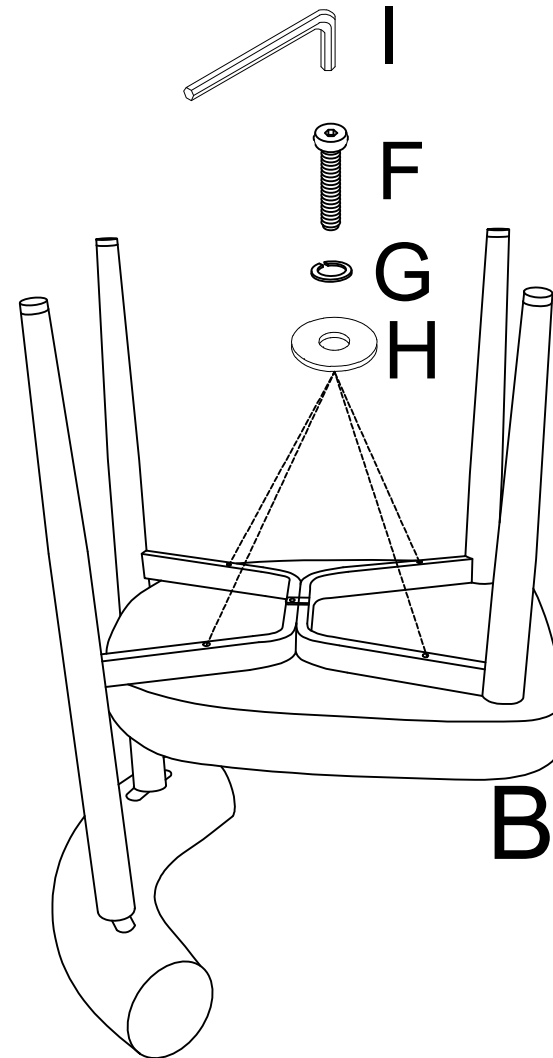

WARNING: DO NOT STAND ON THIS CHAIR. USE ONLY ON A FLAT SURFACE. SUITABLE FOR ONE PERSON USE ONLY. DO NOT USE UNTIL ALL SCREWS, BOLTS AND KNOBS ARE FIRMLY SECURED. THIS PRODUCT CONTAINS SMALL PARTS AND SHARP POINTS, KEEP AWAY FROM CHILDREN AND BABIES. DO NOT SIT ON THE ARMREST. ADULT ASSEMBLY REQUIRED. DO NOT TIGHTEN THE SCREWS FULLY DURING ASSEMBLY. FULLY TIGHTEN SCREWS AFTER THE FINAL ASSEMBLY STEPS.

FAILURE TO FOLLOW THESE WARNINGS COULD RESULT IN SERIOUS INJURY.

MAXIMUM SAFE LOAD: 100KG.

<p>AX1</p> 	<p>BX1</p> 	<p>1 Attention: Please do not tighten the screws until all the screws are well in position.</p> 
<p>CX1</p> 	<p>DX1</p> 	
<p>EX5</p>  <p>M6X16mm</p>	<p>FX4</p>  <p>M6X45mm</p>	
<p>GX4</p>  <p>M6</p>	<p>HX4</p>  <p>M6</p>	
<p>IX1</p>  <p>4#</p>		

2

Attention: Please do not tighten the screws until all the screws are well in position.

3

Attention: Assemble screws after the holes of legs and seat bottom aligned. Do not tighten screws until all the screws are well in position.