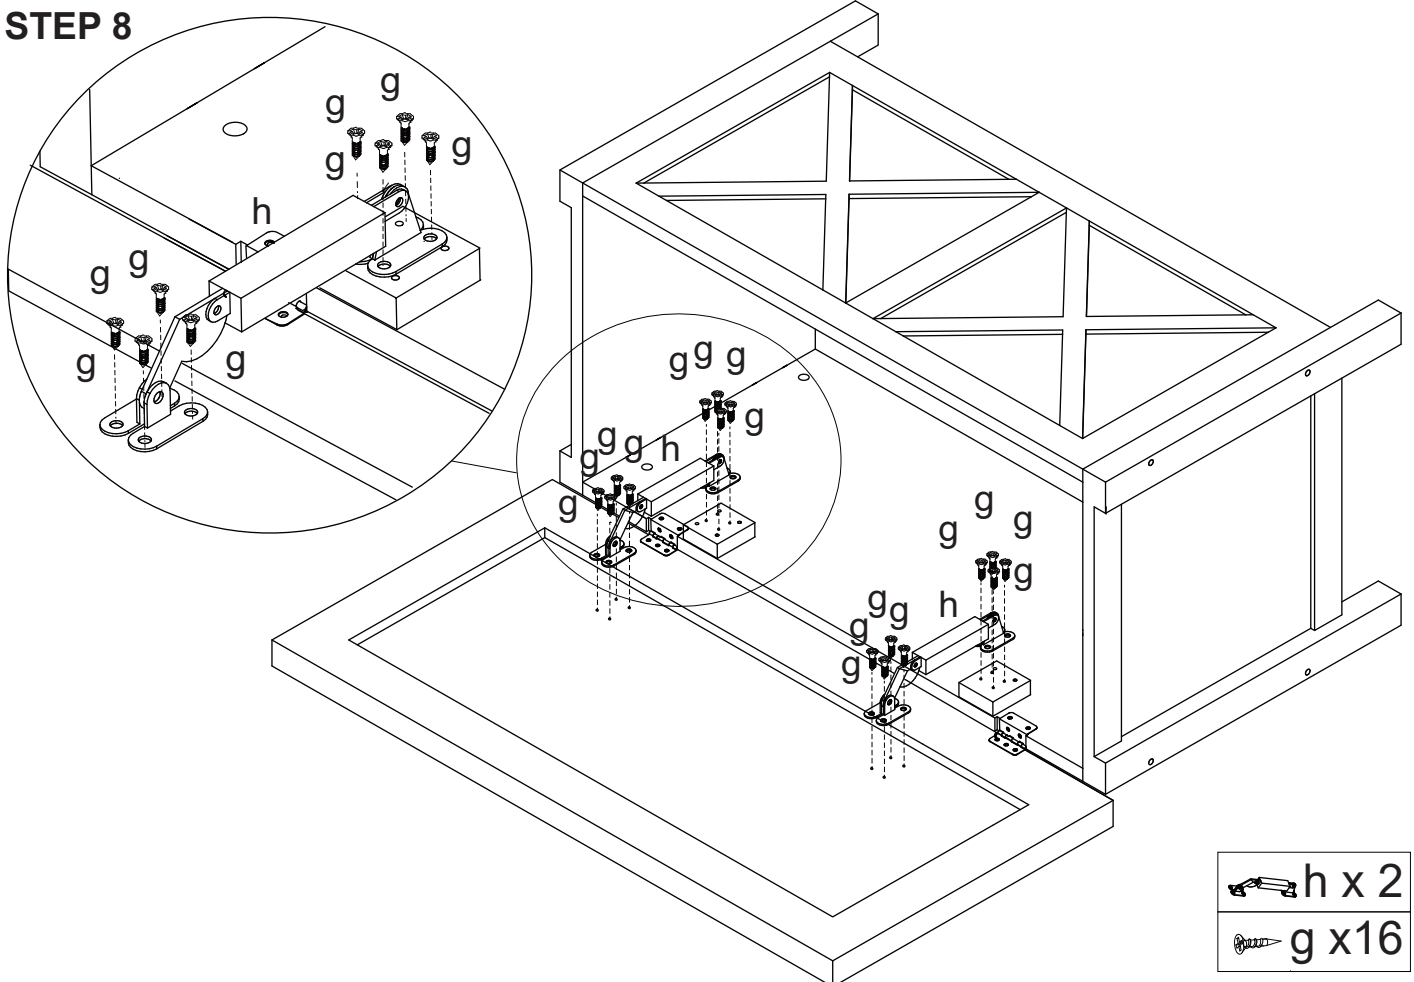

MAXIMUM SAFE LOAD: 100KG FOR TOP,20KG FOR BOX INNER.

Parts List

Hardware List

	a	6x35mm	4pcs
	b	15x10mm	4pcs
	c	6x30mm	8pcs
	d		8pcs
	e		8pcs
	f		2pcs

	g		30pcs
	h		2pcs
	i		1pc

PANEL LAYOUT

								
①		1PC	②		1PC	③		1PC
								
④		1PC	⑤		1PC	⑥		1PC
								
⑦		1PC						

	d x 4
	e x 4
	c x 4

STEP 6

	f x 2
	g x 6

STEP 7

 g x 8

STEP 8

 h x 2
 g x 16

STEP 9