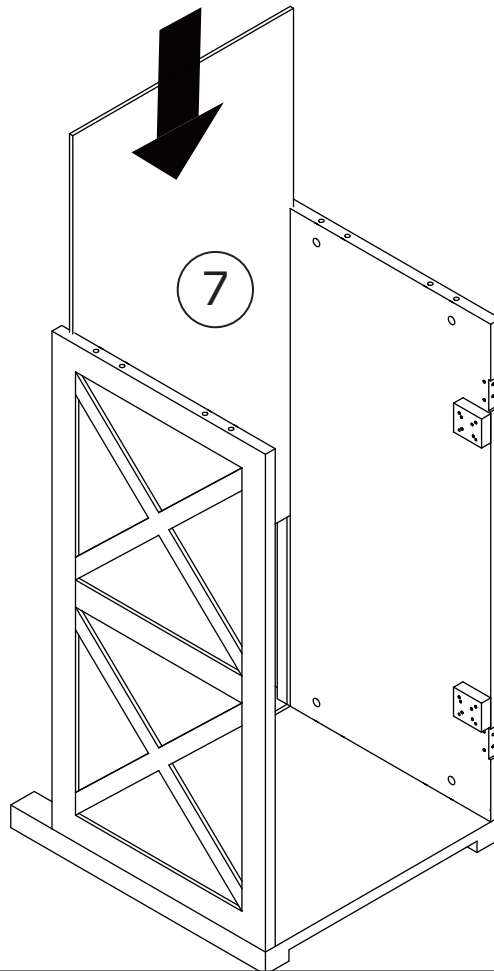

MAXIMUM SAFE LOAD: 100KG FOR TOP,20KG FOR BOX INNER.

Parts List

Hardware List

	a	6x35mm	4pcs
	b	15x10mm	4pcs
	c	6x30mm	8pcs
	d		8pcs
	e		8pcs
	f		2pcs

	g		30pcs
	h		2pcs
	i		1pc

PANEL LAYOUT

								
①		1PC	②		1PC	③		1PC
								
④		1PC	⑤		1PC	⑥		1PC
								
⑦		1PC						

**Do not tighten the screws fully during assembly
Fully tighten screws after the final assembly steps**

STEP 1

 a x 4

STEP 2

 b x 4

STEP 3

STEP 4

STEP 5

	d x 4
	e x 4
	c x 4

STEP 6

	f x 2
	g x 6

STEP 7

 g x 8

STEP 8

 h x 2
 g x 16

STEP 9