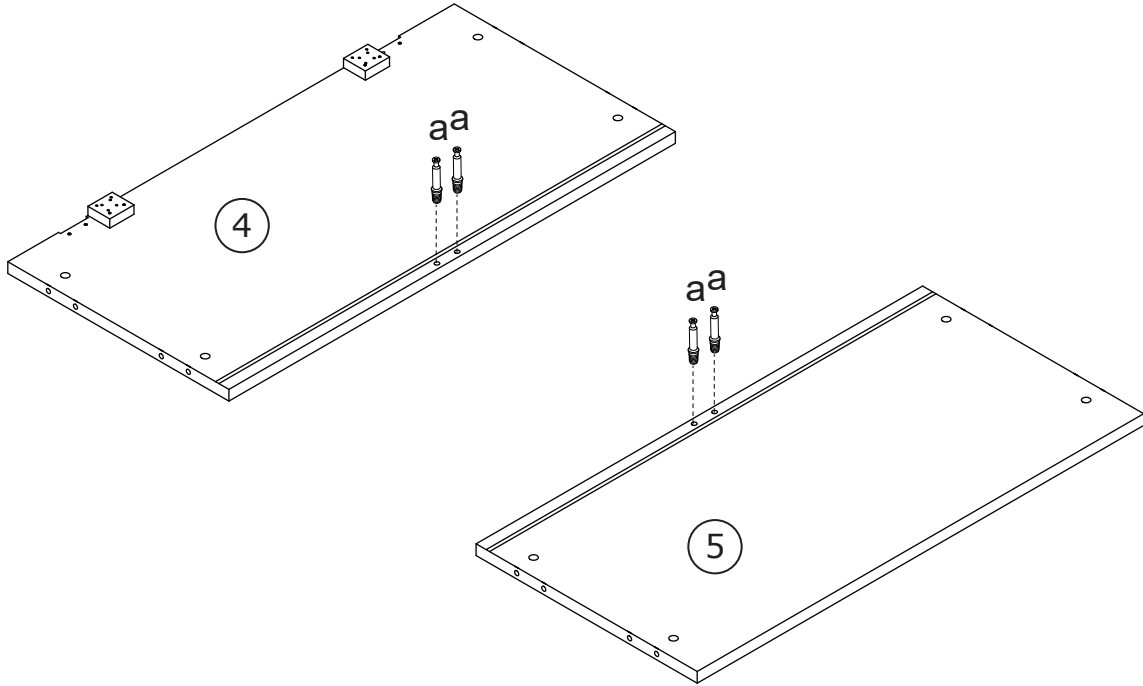

MAXIMUM SAFE LOAD: 100KG FOR TOP,20KG FOR BOX INNER.

Parts List

Hardware List

	a	6x35mm	4pcs
	b	15x10mm	4pcs
	c	6x30mm	8pcs
	d		8pcs
	e		8pcs
	f		2pcs

	g		30pcs
	h		2pcs
	i		1pc

PANEL LAYOUT

								
①		1PC	②		1PC	③		1PC
								
④		1PC	⑤		1PC	⑥		1PC
								
⑦		1PC						

**Do not tighten the screws fully during assembly
Fully tighten screws after the final assembly steps**

STEP 1

 a x 4

STEP 2

 b x 4

STEP 3

STEP 4

STEP 5