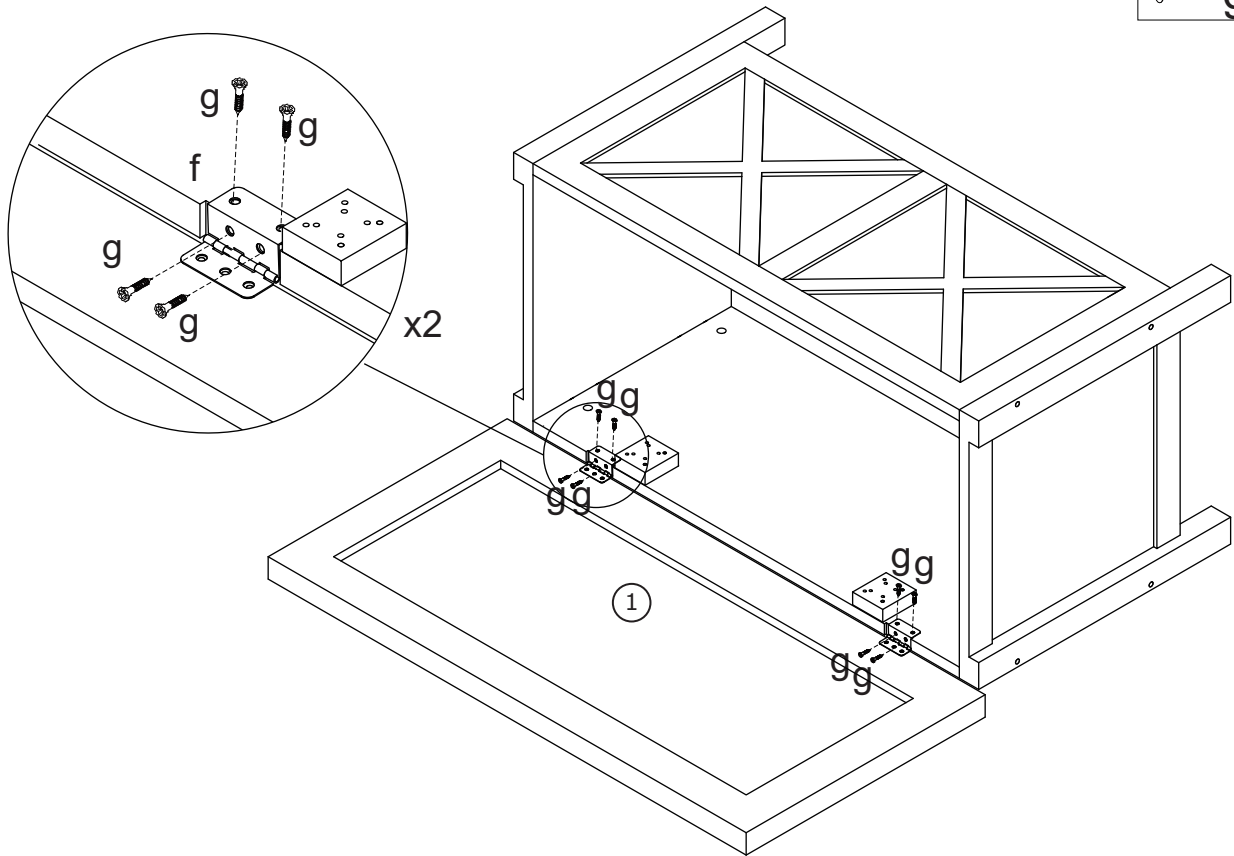

MAXIMUM SAFE LOAD: 100KG FOR TOP,20KG FOR BOX INNER.

Parts List

Hardware List

	a	6x35mm	4pcs
	b	15x10mm	4pcs
	c	6x30mm	8pcs
	d		8pcs
	e		8pcs
	f		2pcs

	g		30pcs
	h		2pcs
	i		1pc

PANEL LAYOUT

								
①		1PC	②		1PC	③		1PC
								
④		1PC	⑤		1PC	⑥		1PC
								
⑦		1PC						

	d x 4
	e x 4
	c x 4

STEP 6

	f x 2
	g x 6

STEP 7

 g x 8

STEP 8

 h x 2
 g x 16

STEP 9