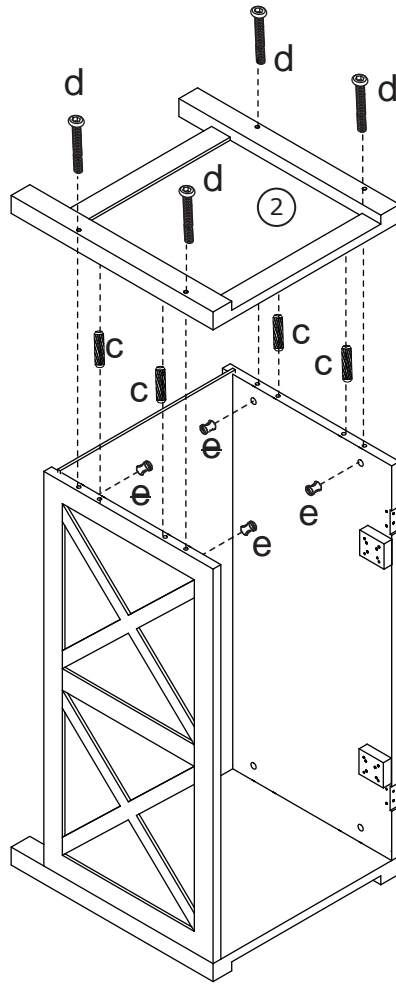

MAXIMUM SAFE LOAD: 100KG FOR TOP,20KG FOR BOX INNER.

Parts List

Hardware List

	a	6x35mm	4pcs
	b	15x10mm	4pcs
	c	6x30mm	8pcs
	d		8pcs
	e		8pcs
	f		2pcs

	g		30pcs
	h		2pcs
	i		1pc

PANEL LAYOUT

								
①		1PC	②		1PC	③		1PC
								
④		1PC	⑤		1PC	⑥		1PC
								
⑦		1PC						

**Do not tighten the screws fully during assembly
Fully tighten screws after the final assembly steps**

STEP 1

 a x 4

STEP 2

 b x 4

STEP 3

STEP 4

STEP 5

	d x 4
	e x 4
	c x 4

STEP 6

	f x 2
	g x 6

STEP 7

 g x 8

STEP 8

 h x 2
 g x 16

STEP 9