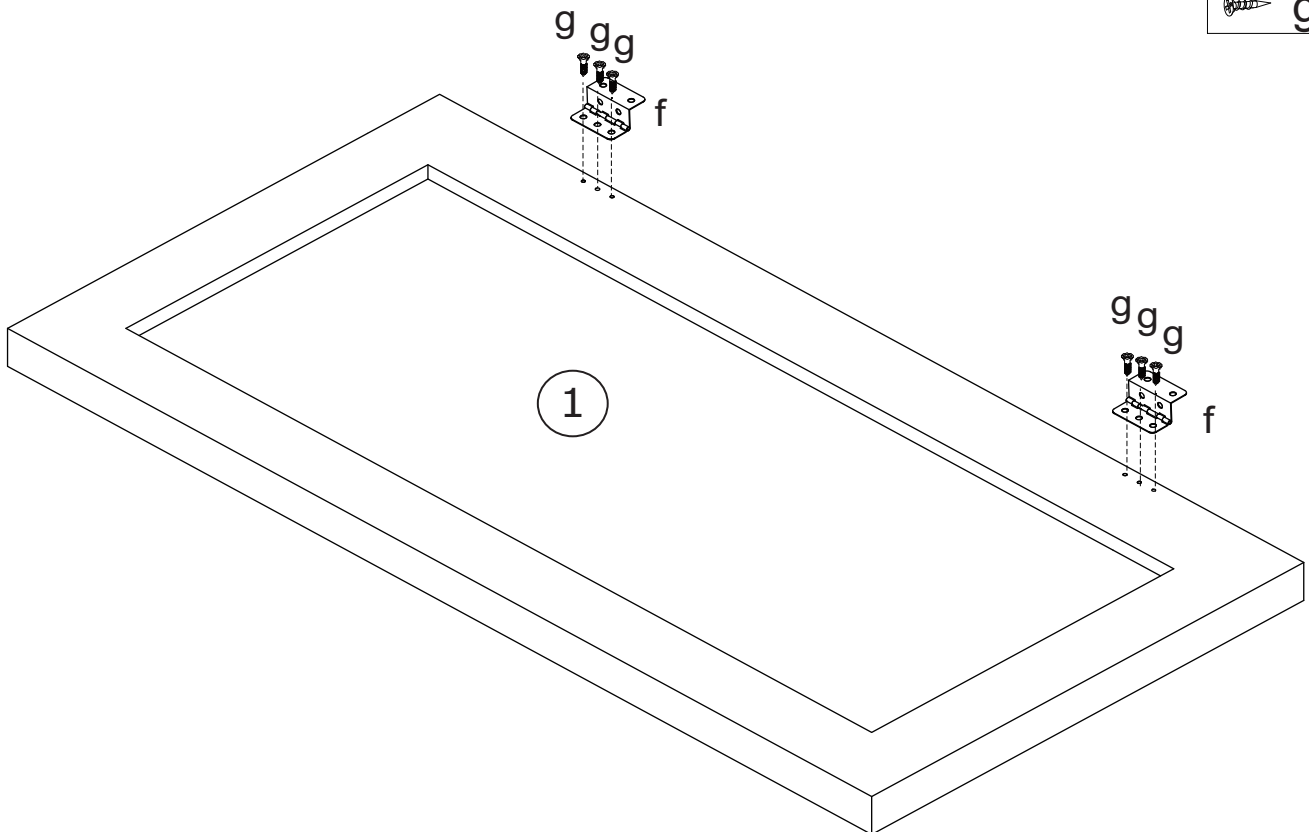

MAXIMUM SAFE LOAD: 100KG FOR TOP,20KG FOR BOX INNER.

Parts List

Hardware List

	a	6x35mm	4pcs
	b	15x10mm	4pcs
	c	6x30mm	8pcs
	d		8pcs
	e		8pcs
	f		2pcs

	g		30pcs
	h		2pcs
	i		1pc

PANEL LAYOUT

								
①		1PC	②		1PC	③		1PC
								
④		1PC	⑤		1PC	⑥		1PC
								
⑦		1PC						

**Do not tighten the screws fully during assembly
Fully tighten screws after the final assembly steps**

STEP 1

 a x 4

STEP 2

 b x 4

STEP 3

STEP 4

STEP 5

	d x 4
	e x 4
	c x 4

STEP 6

	f x 2
	g x 6

STEP 7

 g x 8

STEP 8

 h x 2
 g x 16

STEP 9