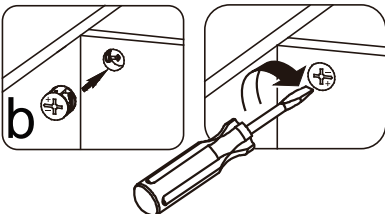

MAXIMUM SAFE LOAD: 100KG FOR TOP,20KG FOR BOX INNER.

Parts List

Hardware List

	a	6x35mm	4pcs
	b	15x10mm	4pcs
	c	6x30mm	8pcs
	d		8pcs
	e		8pcs
	f		2pcs

	g		30pcs
	h		2pcs
	i		1pc

PANEL LAYOUT

								
①		1PC	②		1PC	③		1PC
								
④		1PC	⑤		1PC	⑥		1PC
								
⑦		1PC						

**Do not tighten the screws fully during assembly
Fully tighten screws after the final assembly steps**

STEP 1

 a x 4

STEP 2

 b x 4

STEP 3

STEP 4

STEP 5

	d x 4
	e x 4
	c x 4

STEP 6

	f x 2
	g x 6

STEP 7

 g x 8

STEP 8

 h x 2
 g x 16

STEP 9