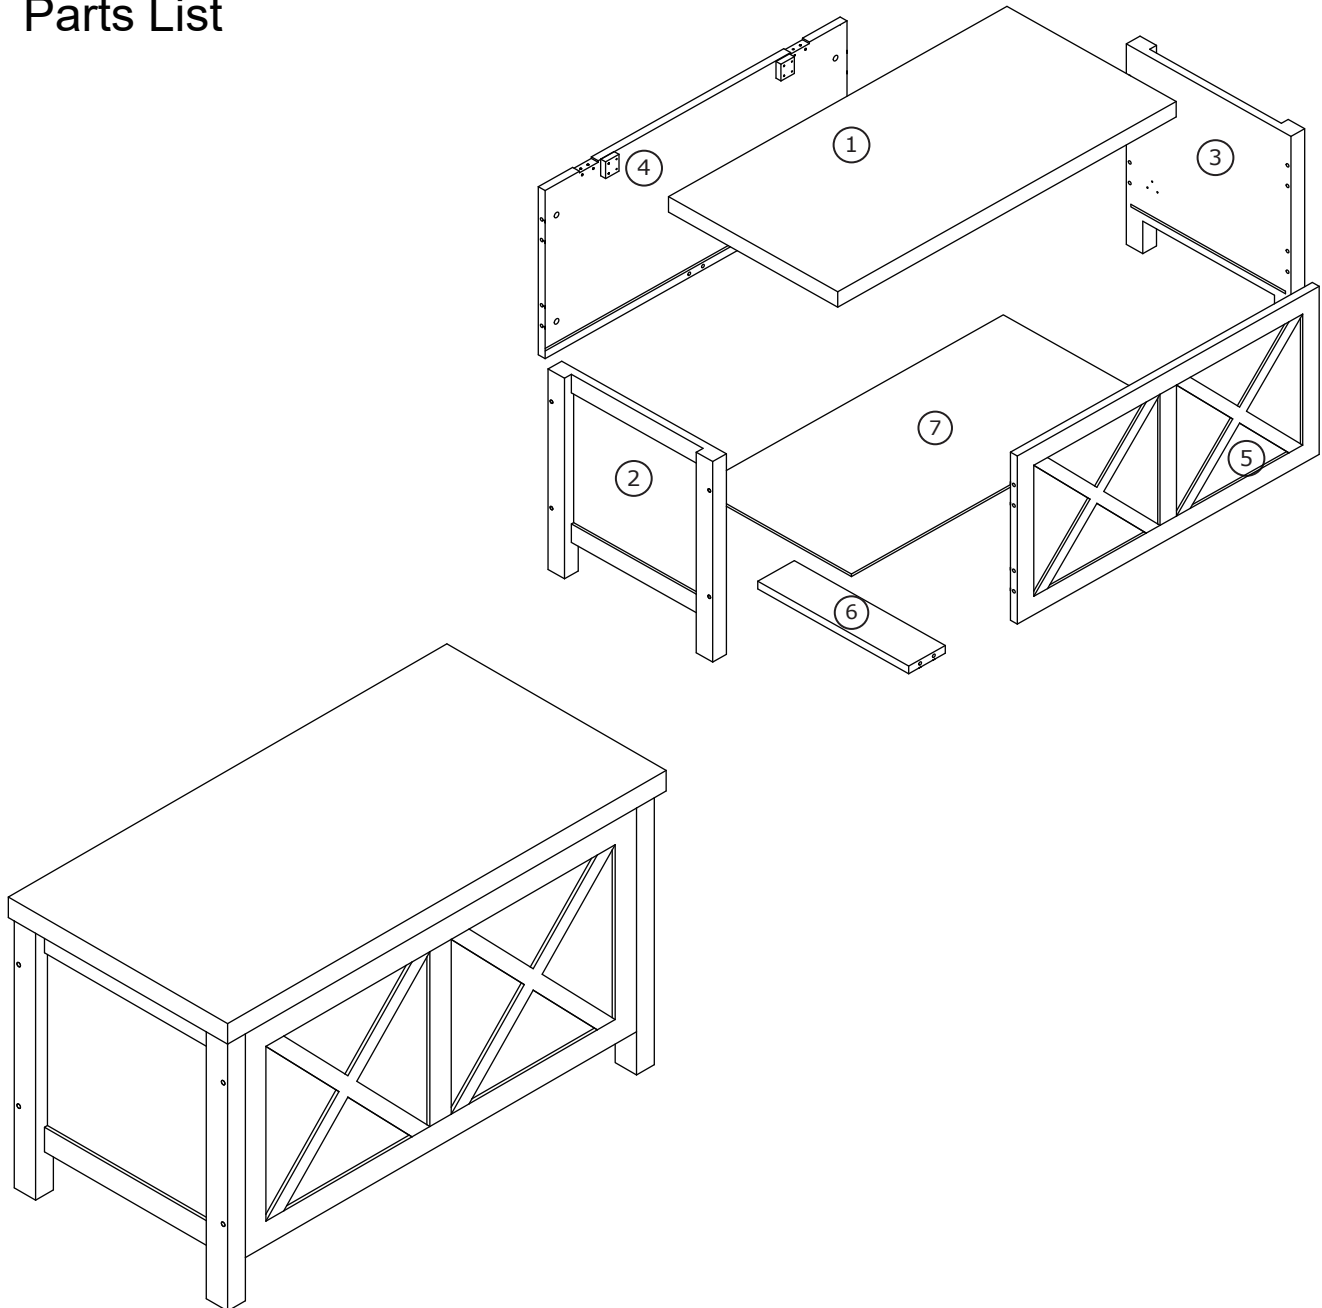

WARNING:

Do not stand, sit, or lean on the unit. Ensure this unit is used only on a flat surface. Do not use this unit unless all bolts and screws are securely fastened. Do not place hot objects, such as coffee cups, directly on the surface of this furniture item. This item is for storage purposes only. It contains small parts, should be properly fastened, and must be assembled by an adult. Failure to follow these warnings could result in serious injury.

MAXIMUM SAFE LOAD: 100KG FOR TOP,20KG FOR BOX INNER.

Parts List

Hardware List

	a	6x35mm	4pcs
	b	15x10mm	4pcs
	c	6x30mm	8pcs
	d		8pcs
	e		8pcs
	f		2pcs

	g		30pcs
	h		2pcs
	i		1pc

PANEL LAYOUT

								
①		1PC	②		1PC	③		1PC
								
④		1PC	⑤		1PC	⑥		1PC
								
⑦		1PC						

	d x 4
	e x 4
	c x 4

STEP 6

	f x 2
	g x 6

STEP 7

 g x 8

STEP 8

 h x 2
 g x 16

STEP 9