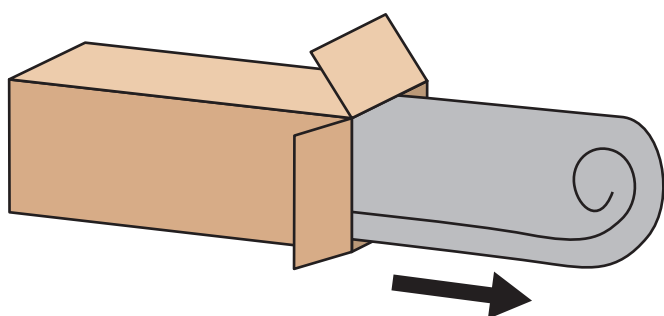

STEP 1: Unbox

Open the box and take out the product.