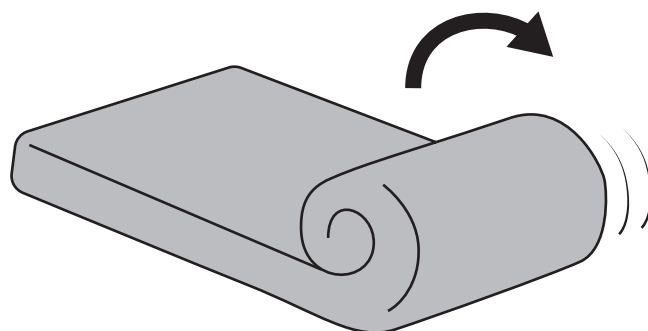

STEP 2: Unroll

Place the product sofa on the floor and unroll from the red line.