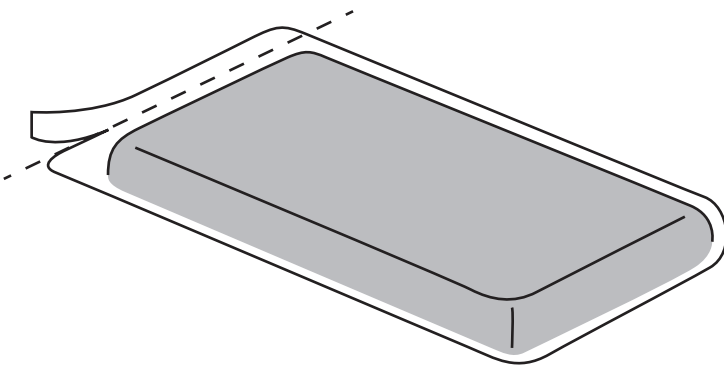

43633906 Mellow Lounge Chair

EASY AND FAST SET UP

ATTENTION: AS THIS PRODUCT IS VACUUM COMPRESSED, ALLOW UP TO 72 HOURS FOR THE PRODUCT TO FULLY REGAIN ITS ORIGINAL SHAPE.

STEP 1: Unbox

Open the box and take out the product.

STEP 2: Unroll

Place the product sofa on the floor and unroll from the red line.

STEP 3: Unwrap

Remove the plastic bag and avoid using sharp tools or knives to puncture the wound.

STEP 4: Expand

After opening the plastic bag, the sofa will immediately partially rebound. It will basically complete its rebound After 72 hours.