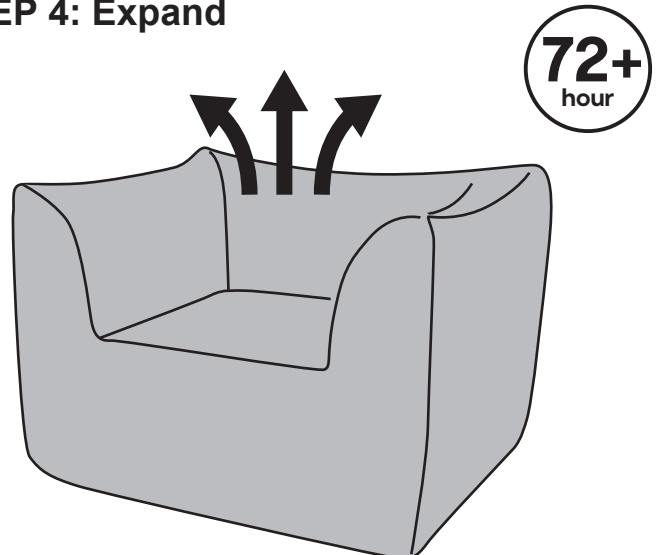

43633906 Mellow Lounge Chair

EASY AND FAST SET UP

ATTENTION: AS THIS PRODUCT IS VACUUM COMPRESSED, ALLOW UP TO 72 HOURS FOR THE PRODUCT TO FULLY REGAIN ITS ORIGINAL SHAPE.

STEP 1: Unbox

Open the box and take out the product.

STEP 2: Unroll

Place the product sofa on the floor and unroll from the red line.

STEP 3: Unwrap

Remove the plastic bag and avoid using sharp tools or knives to puncture the wound.

STEP 4: Expand

After opening the plastic bag, the sofa will immediately partially rebound. It will basically complete its rebound After 72 hours.