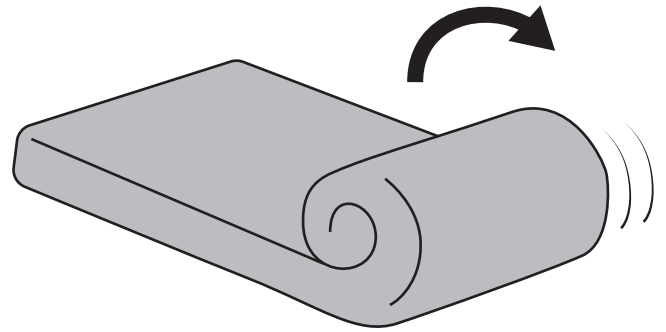

43633906 Mellow Lounge Chair

EASY AND FAST SET UP

ATTENTION: AS THIS PRODUCT IS VACUUM COMPRESSED, ALLOW UP TO 72 HOURS FOR THE PRODUCT TO FULLY REGAIN ITS ORIGINAL SHAPE.

STEP 1: Unbox

Open the box and take out the product.

STEP 2: Unroll

Place the product sofa on the floor and unroll from the red line.

STEP 3: Unwrap

Remove the plastic bag and avoid using sharp tools or knives to puncture the wound.

STEP 4: Expand

After opening the plastic bag, the sofa will immediately partially rebound. It will basically complete its rebound After 72 hours.