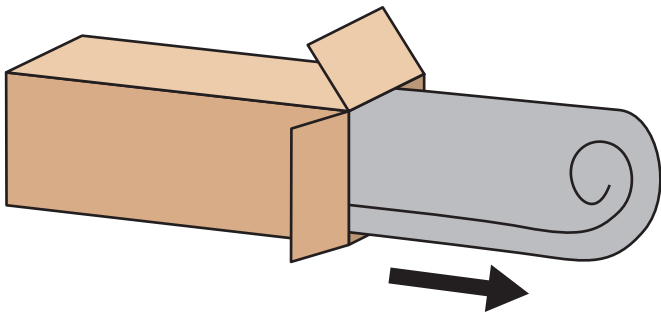

43633906 Mellow Lounge Chair

EASY AND FAST SET UP

ATTENTION: AS THIS PRODUCT IS VACUUM COMPRESSED, ALLOW UP TO 72 HOURS FOR THE PRODUCT TO FULLY REGAIN ITS ORIGINAL SHAPE.

STEP 1: Unbox

Open the box and take out the product.

STEP 2: Unroll

Place the product sofa on the floor and unroll from the red line.

STEP 3: Unwrap

Remove the plastic bag and avoid using sharp tools or knives to puncture the wound.

STEP 4: Expand

After opening the plastic bag, the sofa will immediately partially rebound. It will basically complete its rebound After 72 hours.