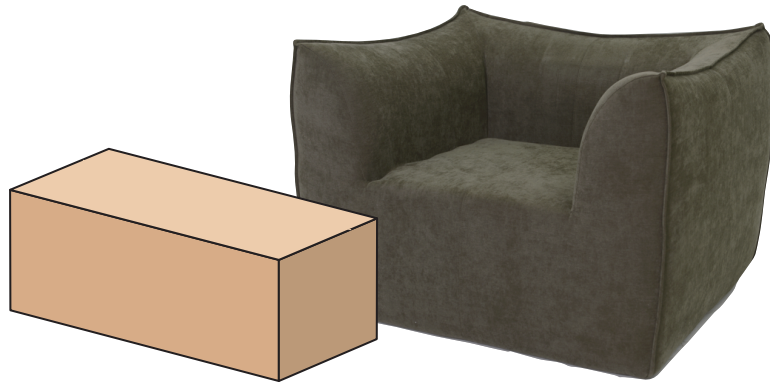

43633906 Mellow Lounge Chair

EASY AND FAST SET UP

ATTENTION: AS THIS PRODUCT IS VACUUM COMPRESSED, ALLOW UP TO 72 HOURS FOR THE PRODUCT TO FULLY REGAIN ITS ORIGINAL SHAPE.

STEP 1: Unbox

Open the box and take out the product.

STEP 2: Unroll

Place the product sofa on the floor and unroll from the red line.

STEP 3: Unwrap

Remove the plastic bag and avoid using sharp tools or knives to puncture the wound.

STEP 4: Expand

After opening the plastic bag, the sofa will immediately partially rebound. It will basically complete its rebound After 72 hours.