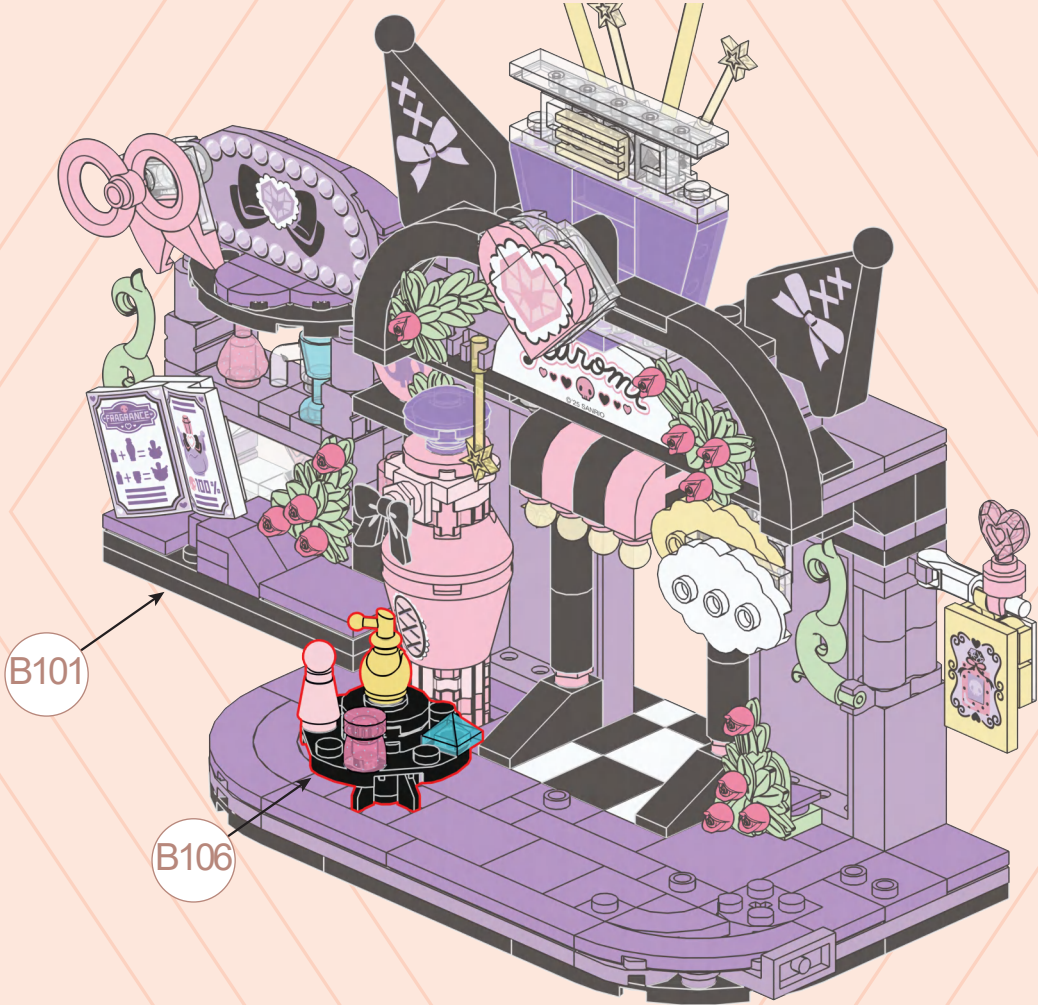

B107

B101

B106