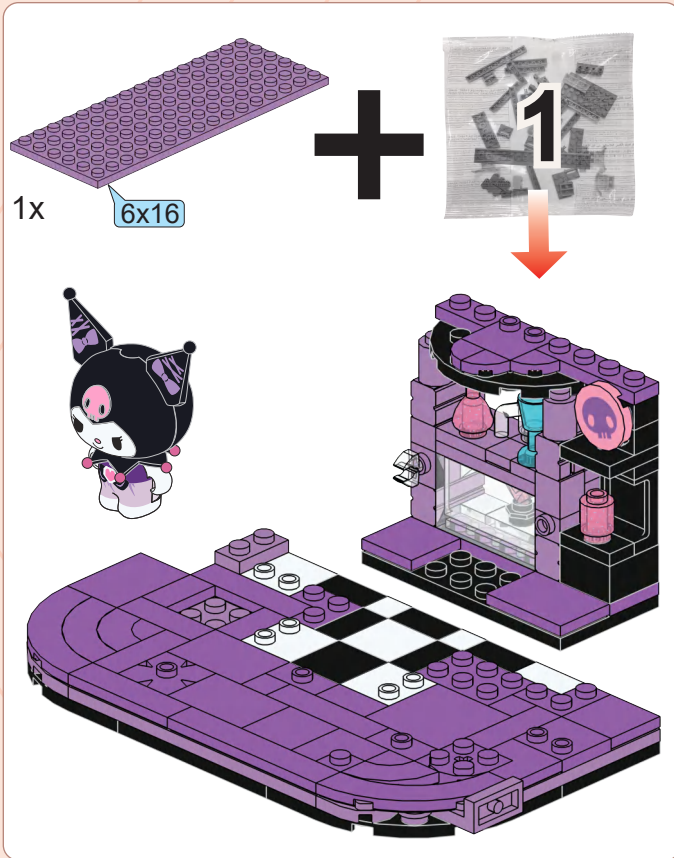

KEEPPPLAY

K20893  
Kuromi  
Enchanted  
Boutique  
AGE: 12+ YEARS  
PCS: 380

Kuromi  
♥♥♥♥♥

WARNING:  
CHOKING HAZARD - SMALL PARTS.  
NOT SUITABLE FOR CHILDREN  
UNDER 3 YEARS.

43629121

Official Licensed

Pictures are for your reference only. Product may vary slightly from images shown.