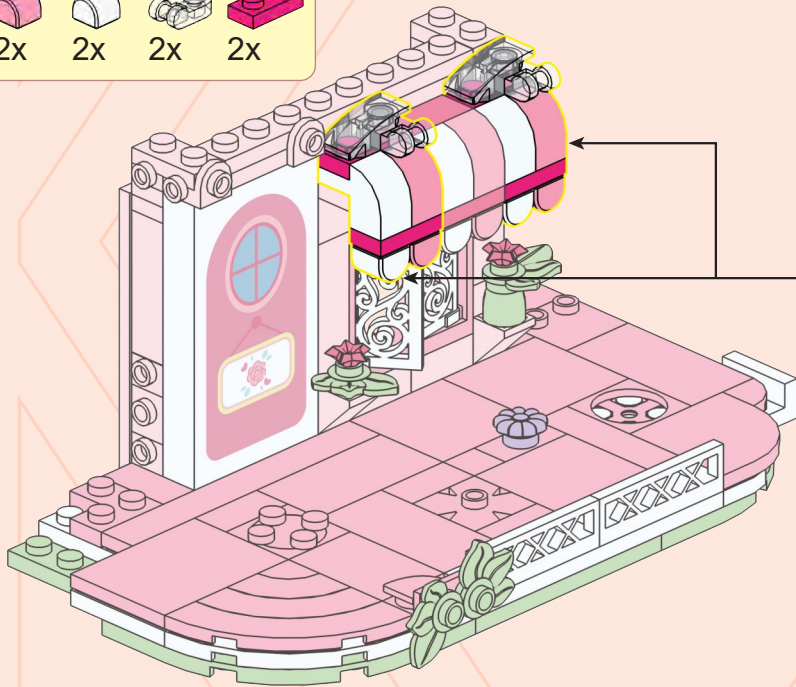

B25

B26

B27

1x	1x	1x
1x	1x	1x

✓	✗

1 2 3

B28

- 2x
- 2x
- 2x
- 2x
- 2x
- 2x
- 2x
- 2x

-
-
-
-

1x

2x

1x

+

B29

1x
1x
1x

This block contains three parts: a 1x3 pink Technic brick, a 1x2 pink Technic brick with two holes, and a 1x1 pink Technic brick. A dashed circle highlights a grey Technic brick with a red arrow pointing to the 1x3 pink brick, indicating a replacement or comparison. The parts are listed with '1x' below each.

1:1

This block shows a 1x3 pink Technic brick next to the ratio '1:1'.

This diagram shows the assembly of a 1x3 pink Technic brick. It starts with a 1x2 pink Technic brick with two holes, and a 1x1 pink Technic brick is being attached to its right side. A red arrow indicates the direction of assembly.