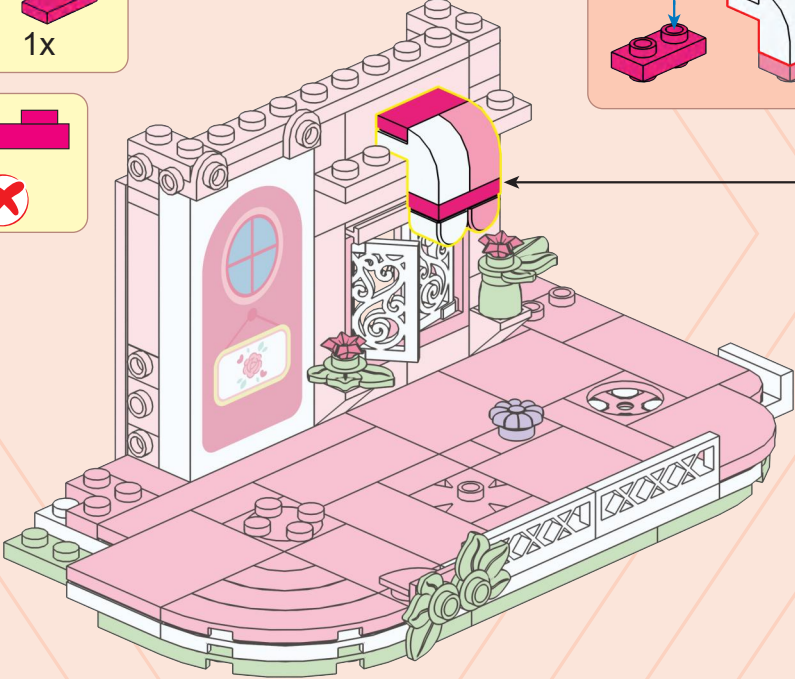

B25

B26

B27

1x	1x	1x
1x	1x	1x

✓	✗

1 2 3

B28

- 2x
- 2x
- 2x
- 2x
- 2x
- 2x
- 2x
- 2x

-
-
-
-

1x

2x

1x

+

B29

1x
1x
1x

This block contains three parts: a 1x3 pink Technic brick, a 1x2 pink Technic brick with two holes, and a 1x1 pink Technic brick. A dashed circle highlights a grey Technic brick with a red arrow pointing to the 1x3 pink brick, indicating a replacement or comparison. The parts are listed with '1x' below each.

1:1

This block shows a 1x3 pink Technic brick next to the ratio '1:1'.

This diagram shows the assembly of a 1x3 pink Technic brick. It starts with a 1x2 pink Technic brick with two holes, and a 1x1 pink Technic brick is being attached to its right side. A red arrow indicates the direction of assembly.