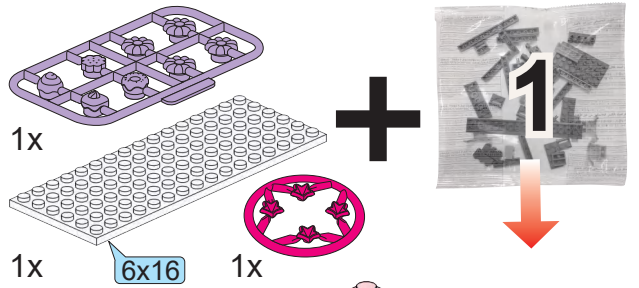

KEEPPLAY

K20891
My Melody
Floral Café
AGE: 12+ YEARS
PCS: 377

WARNING:
CHOKING HAZARD - SMALL PARTS.
NOT SUITABLE FOR CHILDREN
UNDER 3 YEARS.

My Melody

43629114

Official Licensed

Pictures are for your reference only. Product may vary slightly from image shown.

A1

A2

A3

A4

B1

B2

B3

4x10