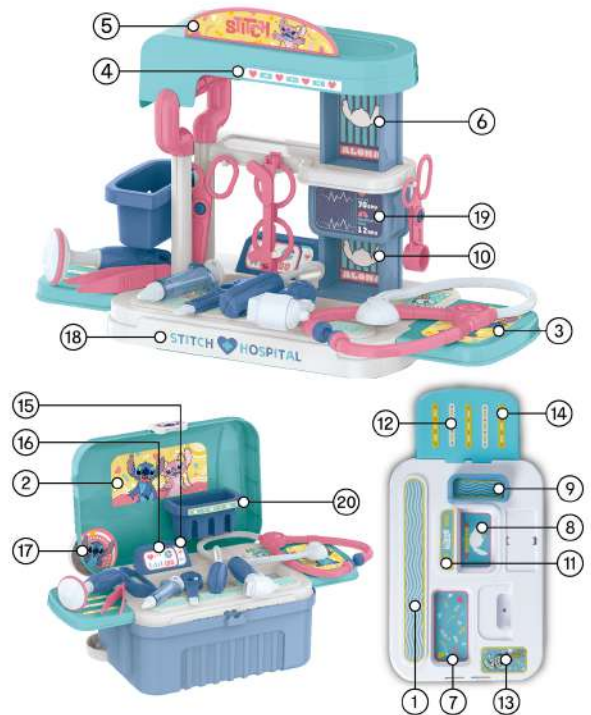

3 IN 1 DOCTOR SUITCASE

3+ Years

Disney
Stitch
© Disney

Assembly Instructions

Sticker list

Sticker Placement

WARNING: CHOKING HAZARD
SMALL PARTS. NOT FOR
CHILDREN UNDER 3 YEARS.

WARNING: FOR SAFETY
REASONS, REMOVE ALL
TAGS, LABELS AND PLASTIC
FASTENERS BEFORE GIVING
THIS TOY TO YOUR CHILD.

CAUTION: ASSEMBLY AND
DISASSEMBLY MUST BE
CARRIED OUT BY ADULTS
ONLY.

THIS IS A TOY, INTENDED FOR ROLE PLAY ONLY.
PRODUCT MAY VARY SLIGHTLY FROM IMAGE SHOWN.
PLEASE KEEP THE PACKAGING FOR FUTURE REFERENCE.