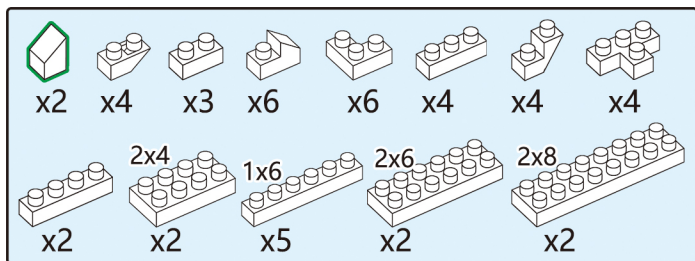

Sanrio
LICENSE

USED UNDER LICENSE.
SANRIO GMBH
© 2025 SANRIO CO., LTD.
KMART AUSTRALIA LTD.

WARNING:
CHOKING HAZARD - SMALL PARTS.
NOT FOR CHILDREN UNDER 3 YEARS.
ADULT ASSISTANCE IS RECOMMENDED.

1