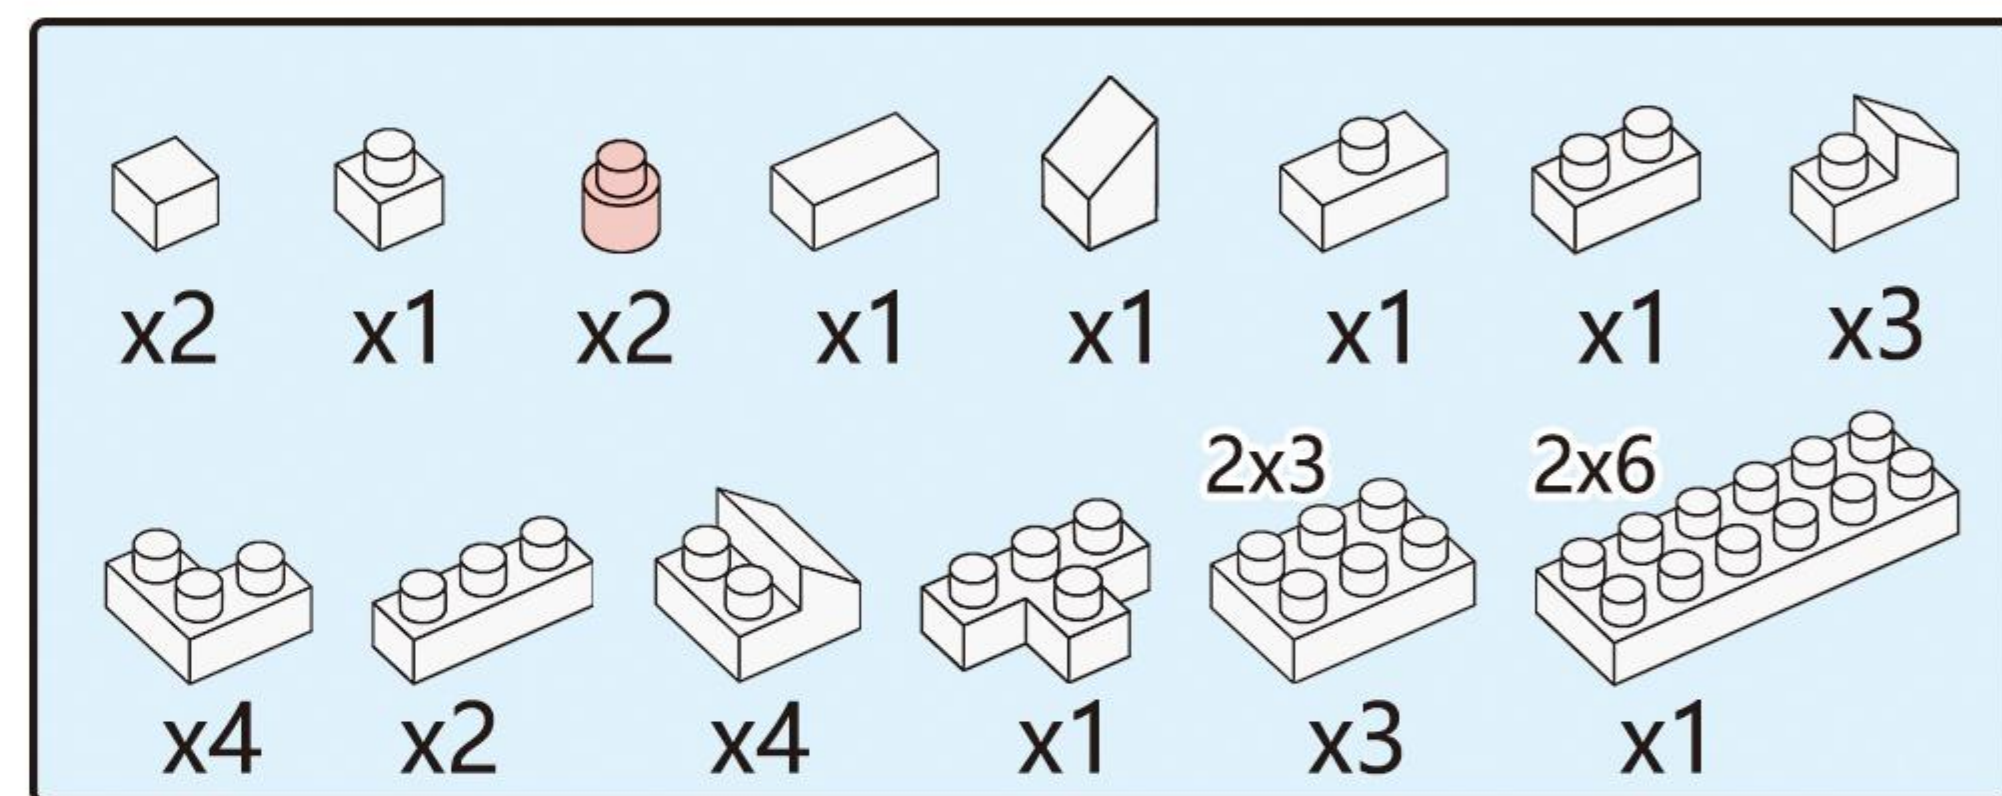

Kuromi

398
PIECES

K:43-626-687

- x1 x2 x5 x10 x26 x20 x6 x36 x10 x10 x23 x6 x31
- x22 x2 x9 x10 x1 x2 x6 x2 x2
- x2 x5 x5 x3 x16 x1 x12 x5 x2 x4 x22 x5
- x8 x13 x7 x12 x9 x4 x3 x1
- x1 x8 x1 x2 x2 x3 x2

Sanrio
LICENSE

USED UNDER LICENSE.
SANRIO GMBH
© 2025 SANRIO CO., LTD.
KMART AUSTRALIA LTD.

WARNING:
CHOKING HAZARD - SMALL PARTS.
NOT FOR CHILDREN UNDER 3 YEARS.
ADULT ASSISTANCE IS RECOMMENDED.