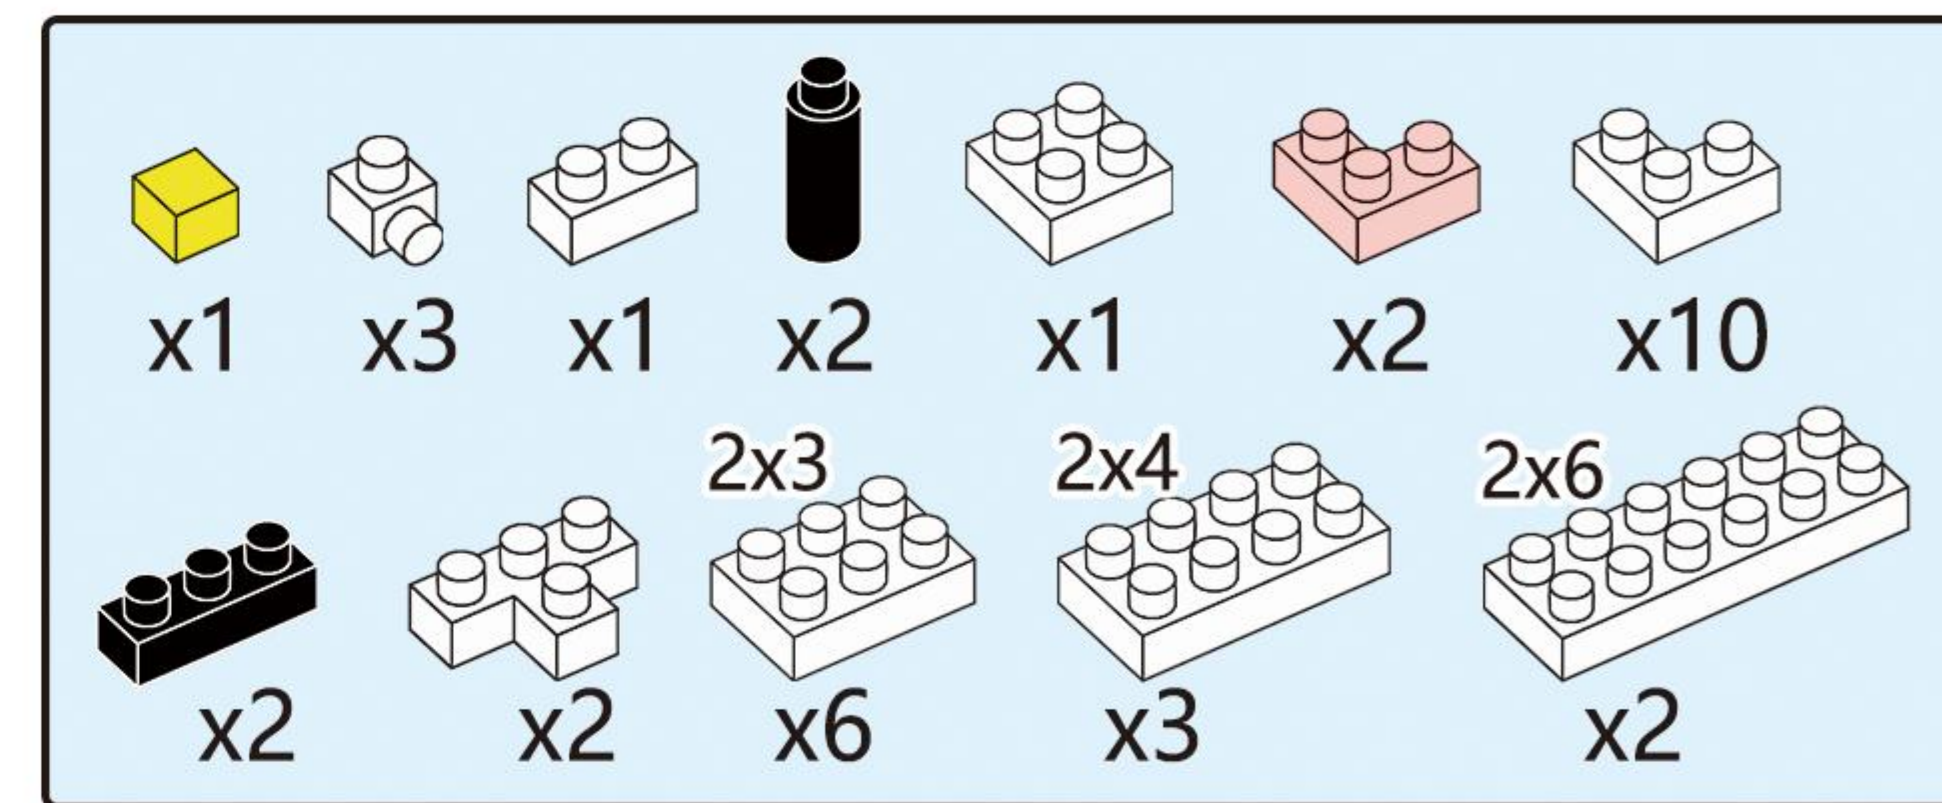

HELLO KITTY AND FRIENDS

8+

Instructions

Hello Kitty

319
PIECES

K:43-626-687

Sanrio
LICENSE

USED UNDER LICENSE.
SANRIO GMBH
© 2025 SANRIO CO., LTD.
KMART AUSTRALIA LTD.

WARNING:
CHOKING HAZARD - SMALL PARTS.
NOT FOR CHILDREN UNDER 3 YEARS.
ADULT ASSISTANCE IS RECOMMENDED.

1

2

3

4

5

6