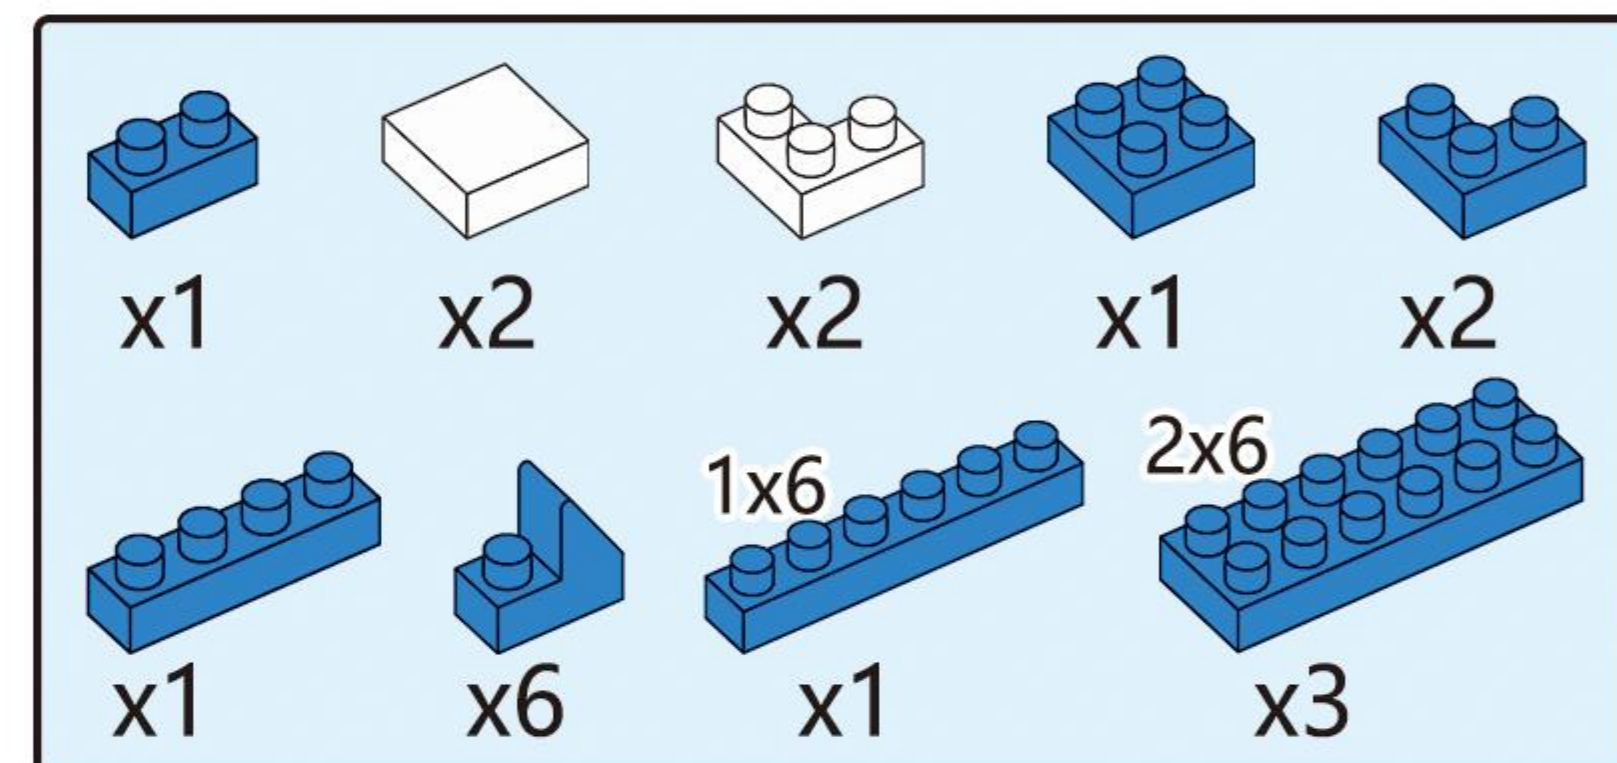

8+

Instructions

Hello Kitty

319
PIECES

K:43-626-687

Sanrio
LICENSE

USED UNDER LICENSE.
SANRIO GMBH
© 2025 SANRIO CO., LTD.
KMART AUSTRALIA LTD.

WARNING:
CHOKING HAZARD - SMALL PARTS.
NOT FOR CHILDREN UNDER 3 YEARS.
ADULT ASSISTANCE IS RECOMMENDED.