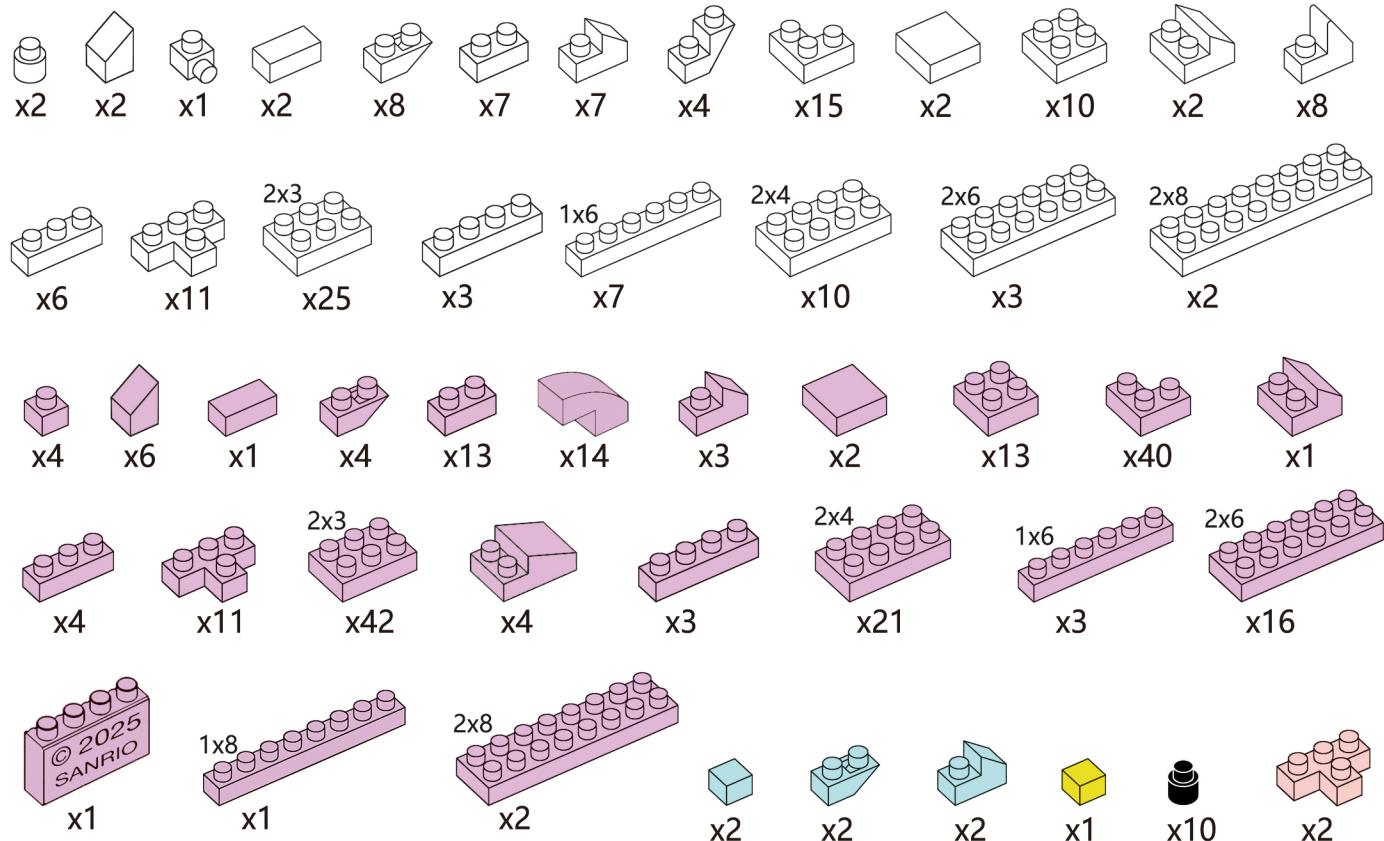

HELLO KITTY AND FRIENDS

8+

Instructions

My Melody

365
PIECES

K:43-626-687

Sanrio
LICENSE

USED UNDER LICENSE.
SANRIO GMBH
© 2025 SANRIO CO., LTD.
KMART AUSTRALIA LTD.

WARNING:
CHOKING HAZARD - SMALL PARTS.
NOT FOR CHILDREN UNDER 3 YEARS.
ADULT ASSISTANCE IS RECOMMENDED.

1

2

3

4

5

6

7

8

9

10

11

12

13

14

15

1

2

3

4

5

6

7

8