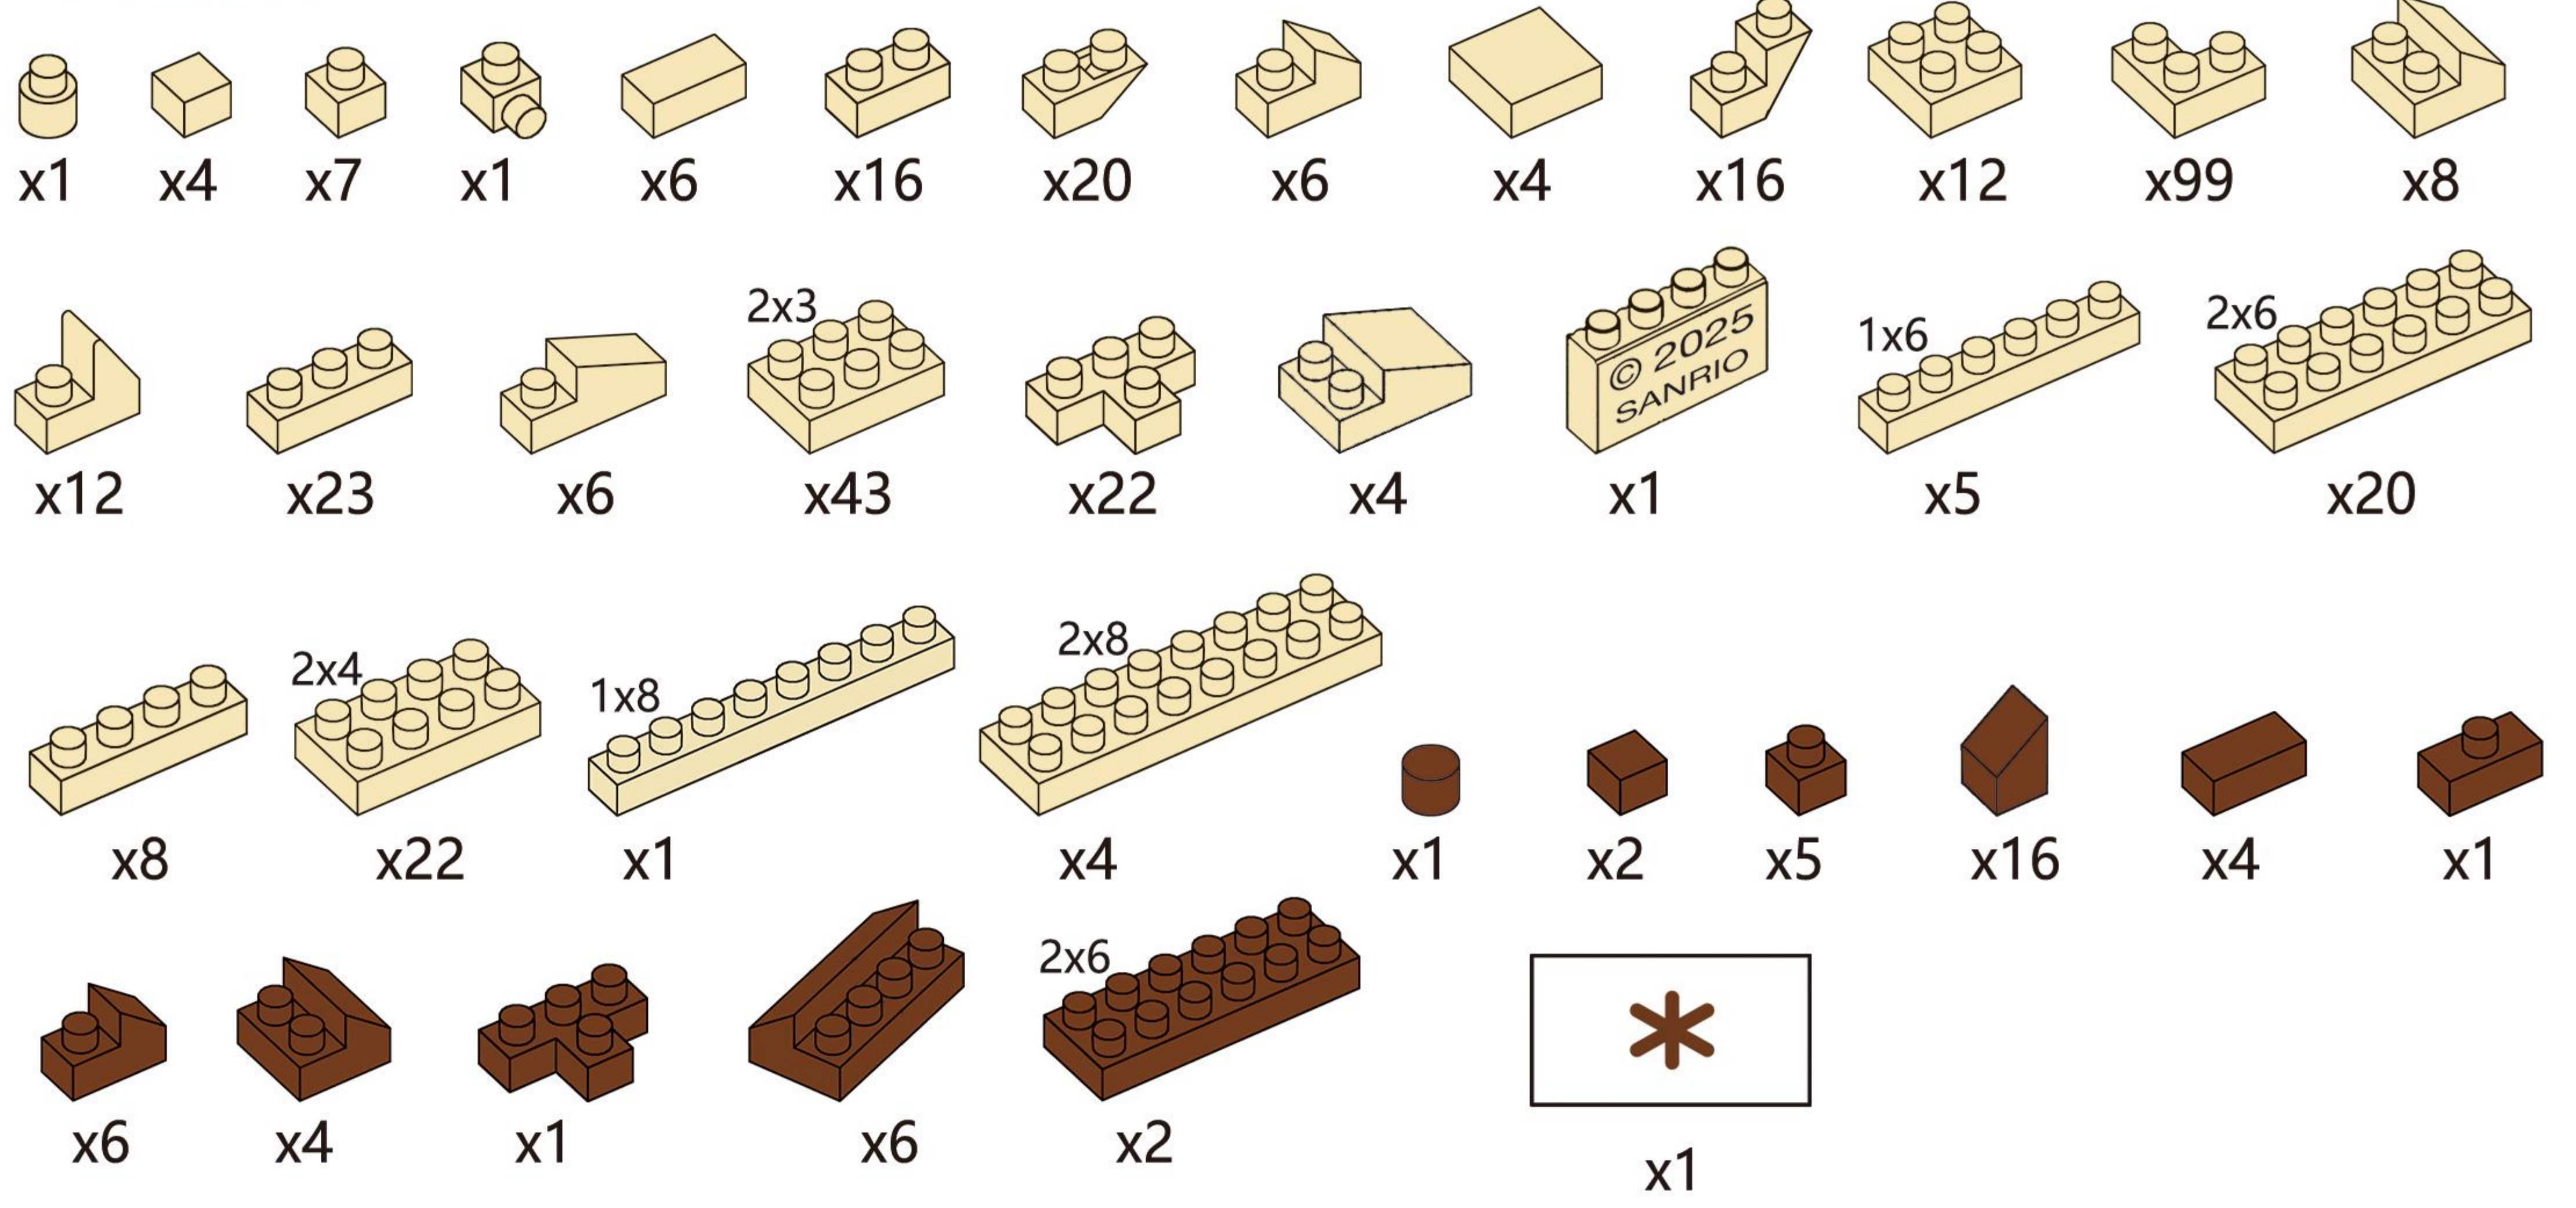

8

9

10

11

12

13

14

15

16

17

HELLO KITTY AND FRIENDS

8+ years

Instructions

Pomompurin

420 pieces

K:43-626-687