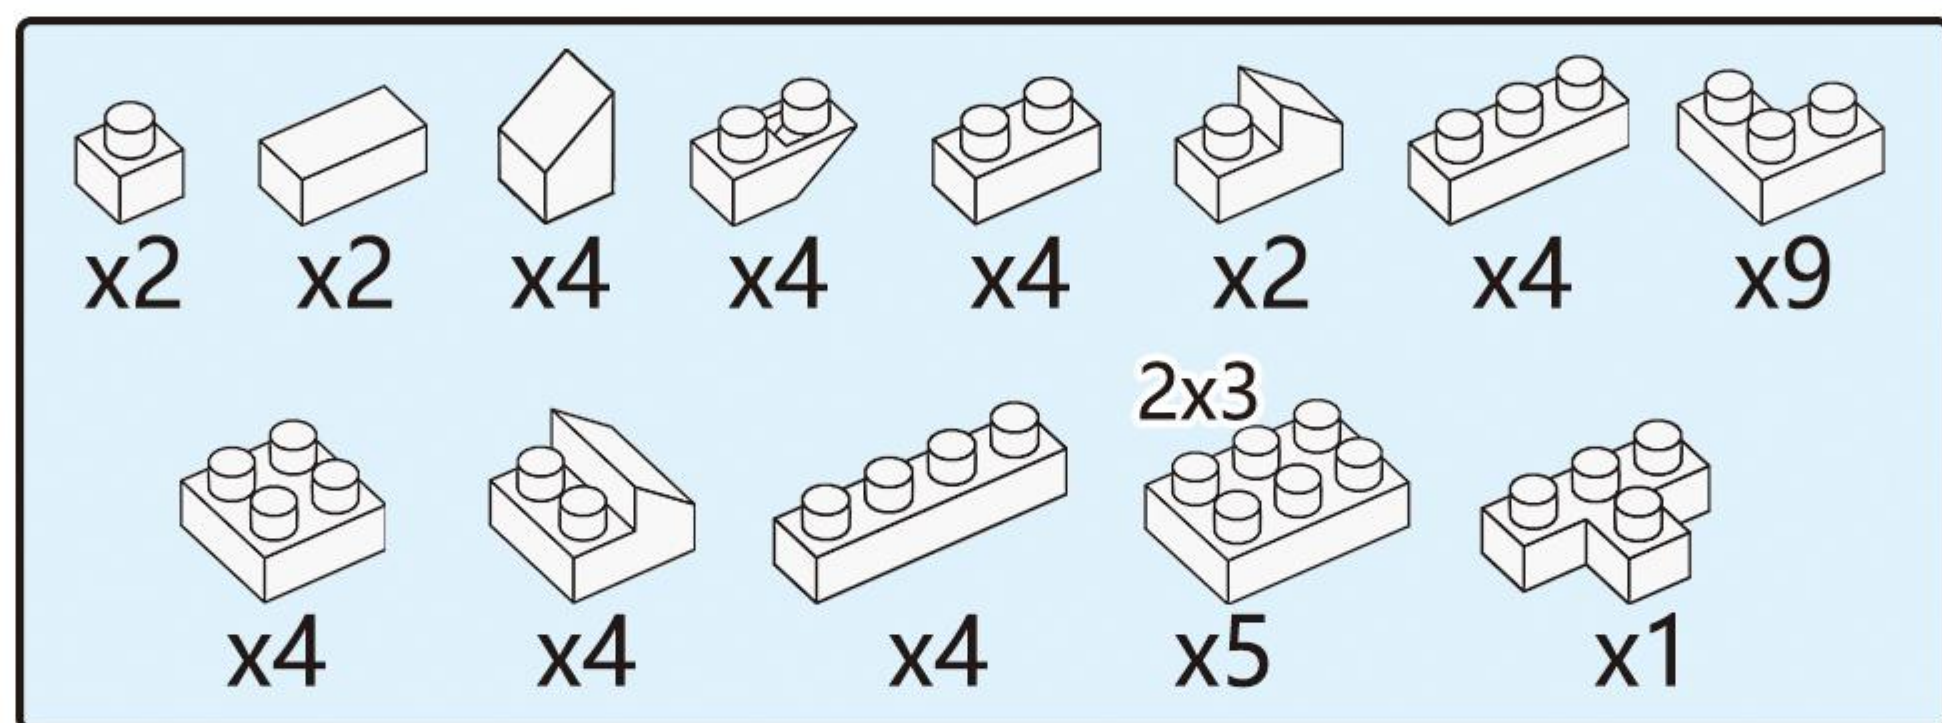

Kuromi

398
PIECES

K:43-626-687

- x1 x2 x5 x10 x26 x20 x6 x36 x10 x10 x23 x6 x31
- x22 x2 x9 x10 x1 x2 x6 x2 x2
- x2 x5 x5 x3 x16 x1 x12 x5 x2 x4 x22 x5
- x8 x13 x7 x12 x9 x4 x3 x1
- x1 x8 x1 x2 x2 x3 x2

Sanrio
LICENSE

USED UNDER LICENSE.
SANRIO GMBH
© 2025 SANRIO CO., LTD.
KMART AUSTRALIA LTD.

WARNING:
CHOKING HAZARD - SMALL PARTS.
NOT FOR CHILDREN UNDER 3 YEARS.
ADULT ASSISTANCE IS RECOMMENDED.