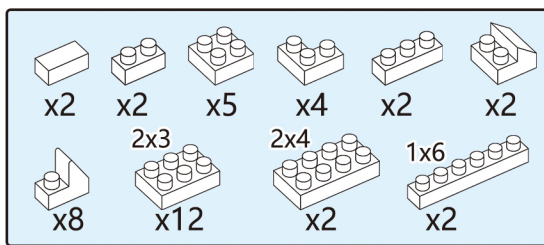

HELLO KITTY AND FRIENDS

8+

Instructions

My Melody

365
PIECES

K:43-626-687

Sanrio
LICENSE

USED UNDER LICENSE.
SANRIO GMBH
© 2025 SANRIO CO., LTD.
KMART AUSTRALIA LTD.

WARNING:
CHOKING HAZARD - SMALL PARTS.
NOT FOR CHILDREN UNDER 3 YEARS.
ADULT ASSISTANCE IS RECOMMENDED.

1

2

3

4

5

6