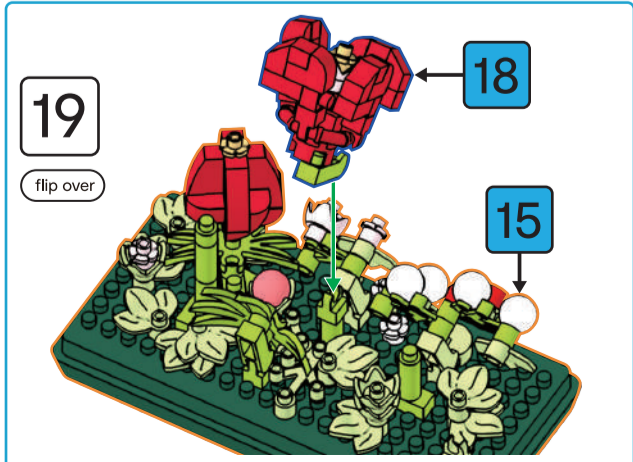

## Camellia In Case

8+ years

Flower Series  
266  
PIECES  
Difficulty Level

K: 43-626-649 T: 71-970-035

ADULT ASSISTANCE IS RECOMMENDED  
WARNING: CHOKING HAZARD—SMALL PARTS.  
NOT FOR CHILDREN UNDER 3 YEARS.

21

x2 x1 x2 x2

22

21

19

23

x1 x3 x1 x1 x1

1