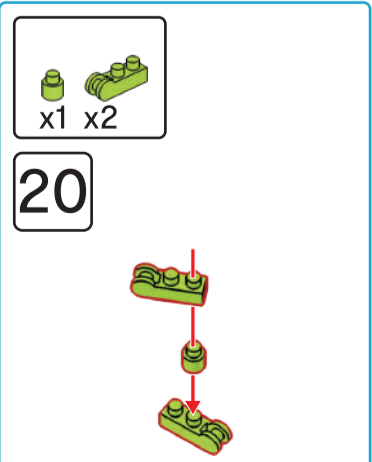

## Camellia In Case

8+ years

Flower Series  
266  
PIECES  
Difficulty Level

K: 43-626-649 T: 71-970-035

ADULT ASSISTANCE IS RECOMMENDED  
WARNING: CHOKING HAZARD—SMALL PARTS.  
NOT FOR CHILDREN UNDER 3 YEARS.