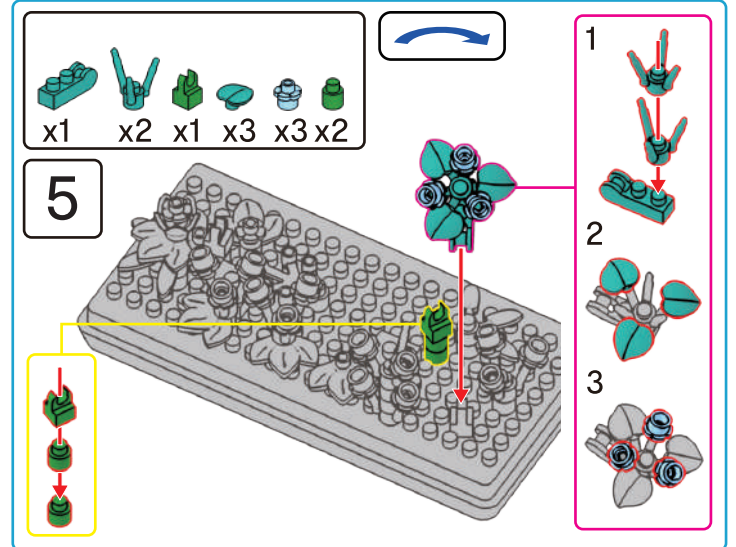

## Gardenia In Case

8+ years

Flower Series  
371  
PIECES  
Difficulty Level

K 43-626-649 T 71-970-035

ADULT ASSISTANCE IS RECOMMENDED  
**WARNING: CHOKING HAZARD-SMALL PARTS.**  
NOT FOR CHILDREN UNDER 3 YEARS.

**21**

x8 x8 x8

flip over

x8

**22**

**18**

**21**

**23**