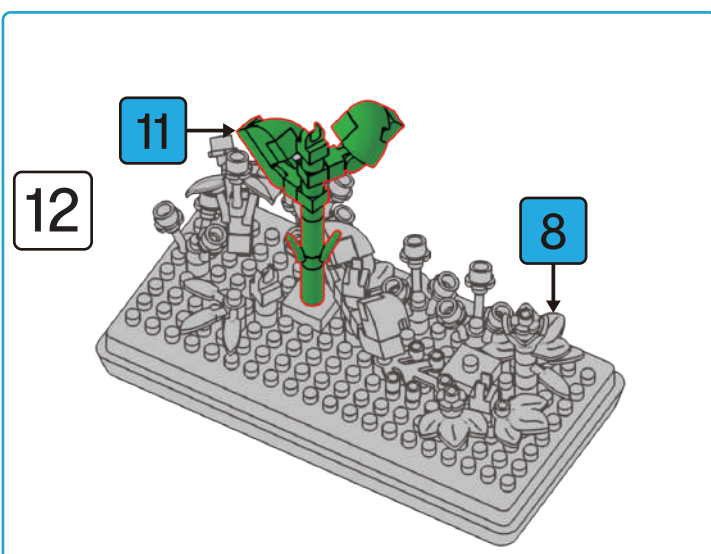

## Gardenia In Case

8+ years

Flower Series  
371  
PIECES  
Difficulty Level

K 43-626-649 T 71-970-035

ADULT ASSISTANCE IS RECOMMENDED  
**WARNING: CHOKING HAZARD-SMALL PARTS.**  
NOT FOR CHILDREN UNDER 3 YEARS.

**21**

x8 x8 x8

flip over

x8

**22**

**18**

**21**

**23**