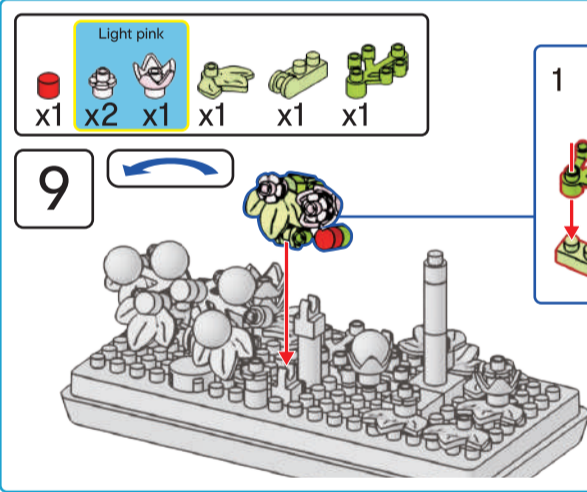

## Camellia In Case

8+ years

Flower Series  
266  
PIECES  
Difficulty Level

K: 43-626-649 T: 71-970-035

ADULT ASSISTANCE IS RECOMMENDED  
WARNING: CHOKING HAZARD—SMALL PARTS.  
NOT FOR CHILDREN UNDER 3 YEARS.