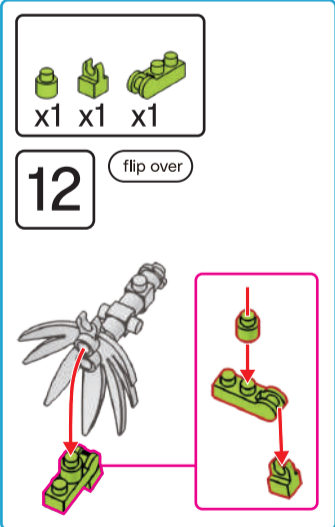

## Camellia In Case

8+ years

Flower Series  
266  
PIECES  
Difficulty Level

K: 43-626-649 T: 71-970-035

ADULT ASSISTANCE IS RECOMMENDED  
WARNING: CHOKING HAZARD—SMALL PARTS.  
NOT FOR CHILDREN UNDER 3 YEARS.