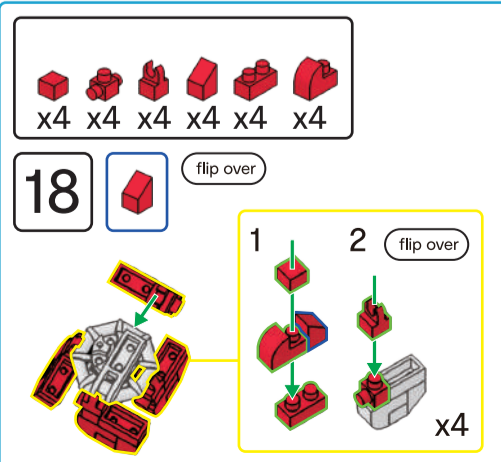

## Camellia In Case

8+ years

Flower Series  
266  
PIECES  
Difficulty Level

K: 43-626-649 T: 71-970-035

ADULT ASSISTANCE IS RECOMMENDED  
WARNING: CHOKING HAZARD—SMALL PARTS.  
NOT FOR CHILDREN UNDER 3 YEARS.