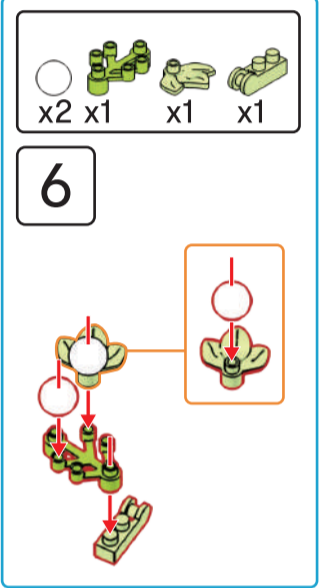

## Camellia In Case

8+ years

Flower Series  
266  
PIECES  
Difficulty Level

K: 43-626-649 T: 71-970-035

ADULT ASSISTANCE IS RECOMMENDED  
WARNING: CHOKING HAZARD—SMALL PARTS.  
NOT FOR CHILDREN UNDER 3 YEARS.