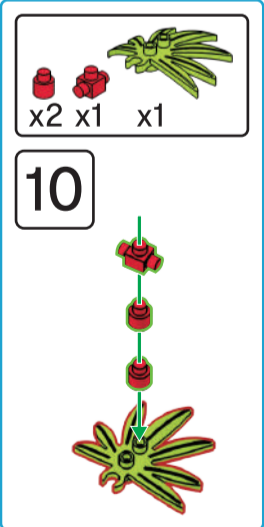

## Camellia In Case

8+ years

Flower Series  
266  
PIECES  
Difficulty Level

K: 43-626-649 T: 71-970-035

ADULT ASSISTANCE IS RECOMMENDED  
WARNING: CHOKING HAZARD—SMALL PARTS.  
NOT FOR CHILDREN UNDER 3 YEARS.