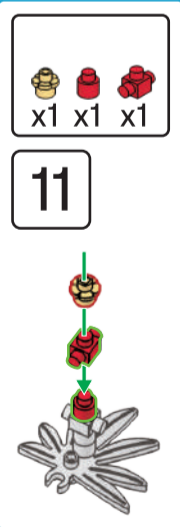

## Camellia In Case

8+ years

Flower Series  
266  
PIECES  
Difficulty Level

K: 43-626-649 T: 71-970-035

ADULT ASSISTANCE IS RECOMMENDED  
WARNING: CHOKING HAZARD—SMALL PARTS.  
NOT FOR CHILDREN UNDER 3 YEARS.