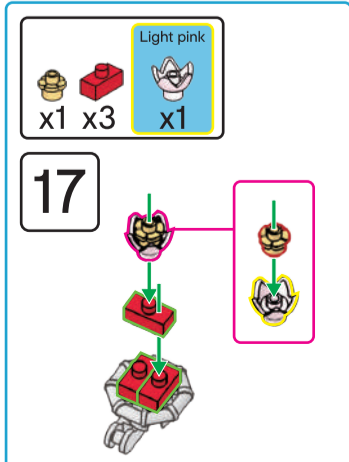

## Camellia In Case

8+ years

Flower Series  
266  
PIECES  
Difficulty Level

K: 43-626-649 T: 71-970-035

ADULT ASSISTANCE IS RECOMMENDED  
WARNING: CHOKING HAZARD—SMALL PARTS.  
NOT FOR CHILDREN UNDER 3 YEARS.

21

x2 x1 x2 x2

22

21

19

23

x1 x3 x1 x1 x1

1