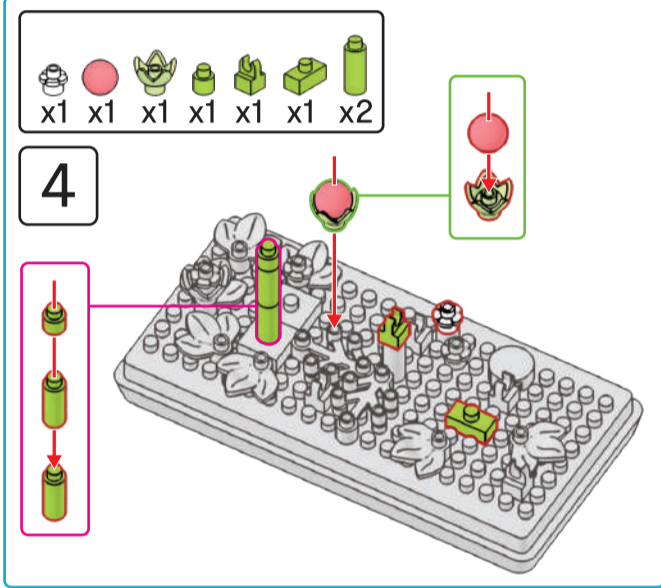

## Camellia In Case

8+ years

Flower Series  
266  
PIECES  
Difficulty Level

K: 43-626-649 T: 71-970-035

ADULT ASSISTANCE IS RECOMMENDED  
WARNING: CHOKING HAZARD—SMALL PARTS.  
NOT FOR CHILDREN UNDER 3 YEARS.

21

x2 x1 x2 x2

22

21

19

23

x1 x3 x1 x1 x1

1