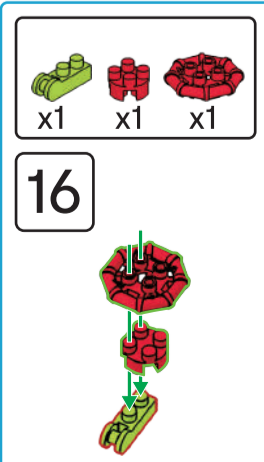

## Camellia In Case

8+ years

Flower Series  
266  
PIECES  
Difficulty Level

K: 43-626-649 T: 71-970-035

ADULT ASSISTANCE IS RECOMMENDED  
WARNING: CHOKING HAZARD—SMALL PARTS.  
NOT FOR CHILDREN UNDER 3 YEARS.