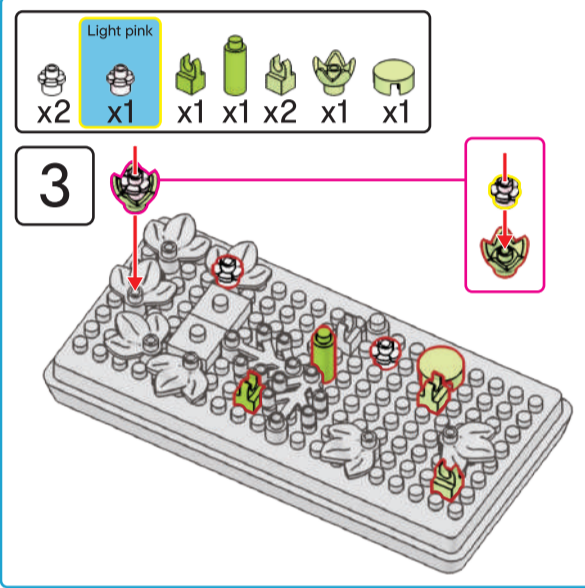

## Camellia In Case

8+ years

Flower Series  
266  
PIECES  
Difficulty Level

K: 43-626-649 T: 71-970-035

ADULT ASSISTANCE IS RECOMMENDED  
WARNING: CHOKING HAZARD—SMALL PARTS.  
NOT FOR CHILDREN UNDER 3 YEARS.

21

x2 x1 x2 x2

22

21

19

23

x1 x3 x1 x1 x1

1