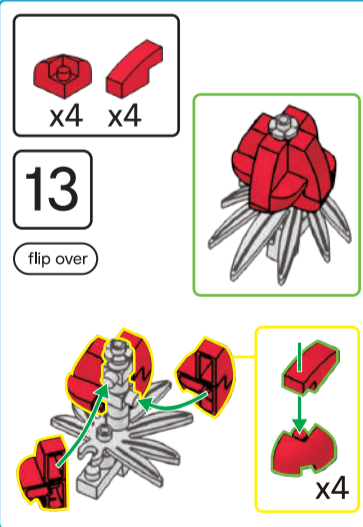

## Camellia In Case

8+ years

Flower Series  
266  
PIECES  
Difficulty Level

K: 43-626-649 T: 71-970-035

ADULT ASSISTANCE IS RECOMMENDED  
WARNING: CHOKING HAZARD—SMALL PARTS.  
NOT FOR CHILDREN UNDER 3 YEARS.