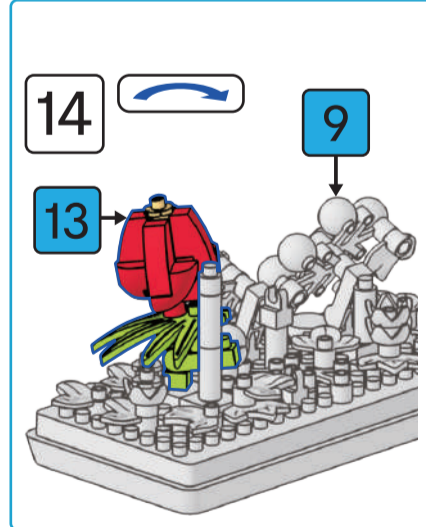

## Camellia In Case

8+ years

Flower Series  
266  
PIECES  
Difficulty Level

K: 43-626-649 T: 71-970-035

ADULT ASSISTANCE IS RECOMMENDED  
WARNING: CHOKING HAZARD—SMALL PARTS.  
NOT FOR CHILDREN UNDER 3 YEARS.