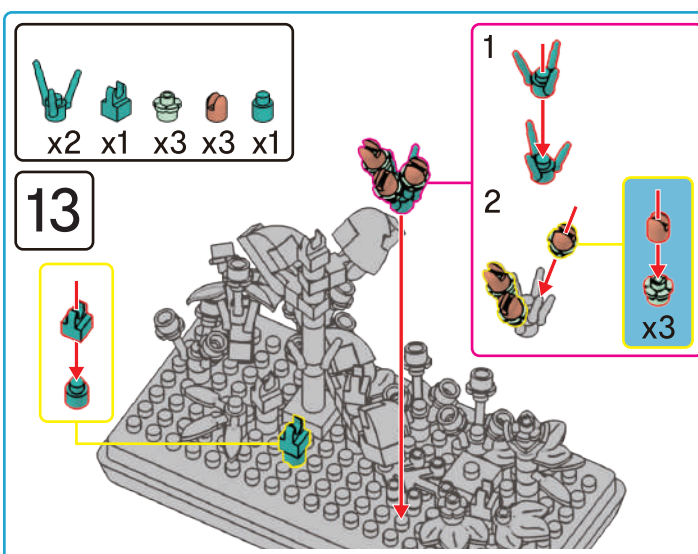

## Gardenia In Case

8+ years

Flower Series  
371  
PIECES  
Difficulty Level

K 43-626-649 T 71-970-035

ADULT ASSISTANCE IS RECOMMENDED  
**WARNING: CHOKING HAZARD-SMALL PARTS.**  
NOT FOR CHILDREN UNDER 3 YEARS.

**21**

x8 x8 x8

flip over

x8

**22**

**18**

**21**

**23**