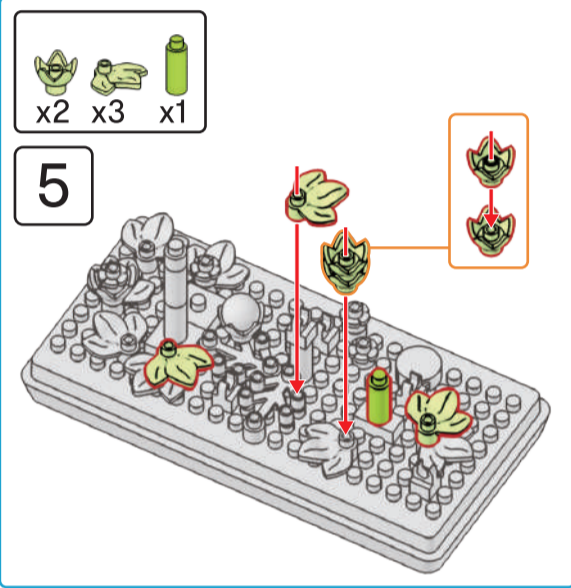

## Camellia In Case

8+ years

Flower Series  
266  
PIECES  
Difficulty Level

K: 43-626-649 T: 71-970-035

ADULT ASSISTANCE IS RECOMMENDED  
WARNING: CHOKING HAZARD—SMALL PARTS.  
NOT FOR CHILDREN UNDER 3 YEARS.

21

x2 x1 x2 x2

22

21

19

23

x1 x3 x1 x1 x1

1