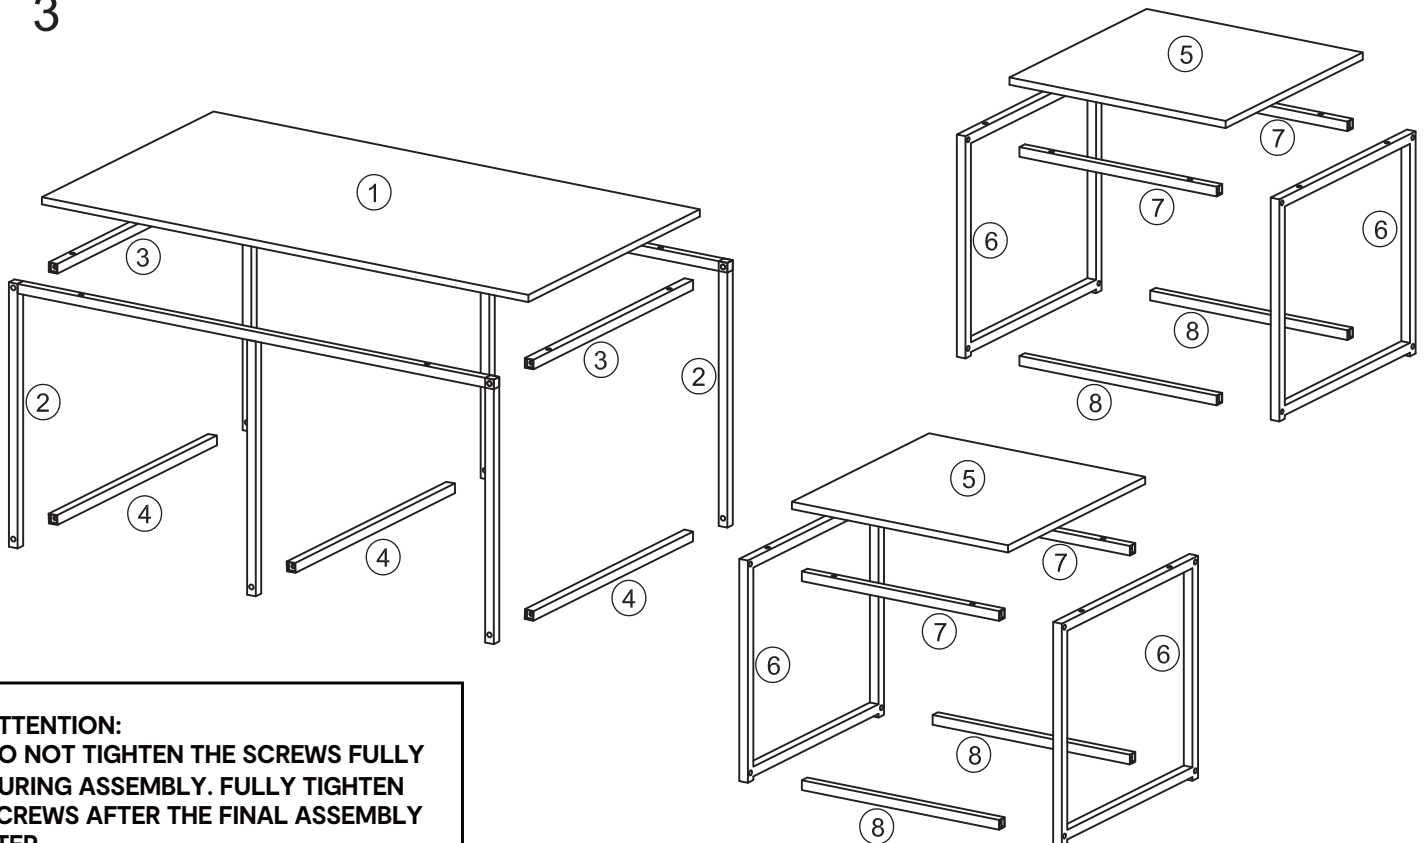

Assembly Instructions

43332861 BLAKE COFFEE TABLE SET

CARE INSTRUCTIONS:

WIPE CLEAN WITH A DAMP OR DRY CLOTH. DO NOT USE ABRASIVE MATERIALS AND SOLVENTS. DO NOT PLACE HOT ITEMS SUCH AS COFFEE CUPS DIRECTLY ON THE SURFACE OF THIS FURNITURE ITEM. KEEP AWAY FROM WATER AND DIRECT SUNLIGHT. PLACE ON AN EVEN SURFACE. FOR INDOOR AND DOMESTIC USE ONLY.

WARNING:

DO NOT STAND OR SIT ON THIS UNIT. DO NOT USE THIS UNIT UNLESS ALL BOLTS AND SCREWS ARE FIRMLY SECURED. USE ONLY ON AN EVEN SURFACE. THIS PACKAGE CONTAINS SMALL PARTS AND SHARP POINTS. KEEP AWAY FROM CHILDREN AND BABIES. ADULT ASSEMBLY REQUIRED. A MILD ODOUR MAY BE PRESENT WHEN FIRST OPENING THIS CARTON. SIMPLY ALLOW TO AIR OUTSIDE AND THIS WILL FADE.

MAXIMUM SAFE LOAD: BIG TOP:15KG, SMALL TOP: 5KG.

1 Hardware List

	A	M6x35mm	26pcs		B	M6x25mm	24pcs		C	M4mm	1pcs

2 Parts List

	①	1pc		②	2pcs		③	2pcs		④	3pcs
	⑤	2pcs		⑥	4pcs		⑦	4pcs		⑧	4pcs

3

ATTENTION:
DO NOT TIGHTEN THE SCREWS FULLY DURING ASSEMBLY. FULLY TIGHTEN SCREWS AFTER THE FINAL ASSEMBLY STEP.