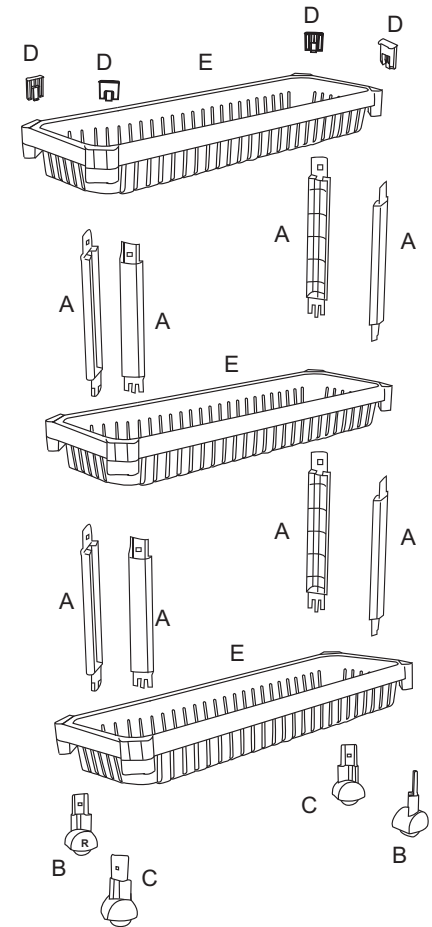

Assembly Instructions

43274369 3 TIER PLASTIC TROLLEY

CARE INSTRUCTIONS: Check and tighten all parts regularly. Wipe clean with a soft damp cloth. For indoor and domestic use.

WARNING: Do not stand, sit or lean on the trolley. Use only on a flat surface. This package contains small parts, keep away from children and babies. Adult assembly required. Failure to follow these warnings could result in serious injury.

MAXIMUM SAFE LOAD: 3kg each tier 9kgs in total

Hardware list

	A	8PCS		E	3PCS
	B	2PCS			
	C	2PCS			
	D	4PCS			

STEP 1

X2 X2 X1

WARNING: THE LOGO OF "R" AND "L" ON THE WHEELS MUST BE INSTALLED FACING INWARD. MUST FOLLOW THE STEPS OF THE INSTRUCTION MANUAL TO MAKE SURE ALL THE WHEELS' ORIENTATION ARE IN A STRAIGHT LINE.

STEP 2

X4

STEP 3

X1

STEP 4

X4

STEP 5

X4 X1

STEP 6

DISASSEMBLY METHOD

Press the inside lock and then pull out