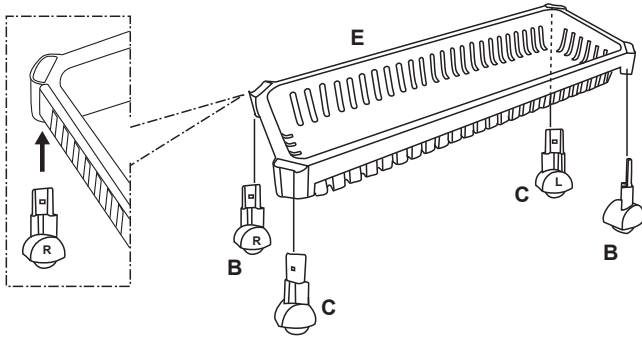

Assembly Instructions

43274369 3 TIER PLASTIC TROLLEY

CARE INSTRUCTIONS: Check and tighten all parts regularly. Wipe clean with a soft damp cloth. For indoor and domestic use.

WARNING: Do not stand, sit or lean on the trolley. Use only on a flat surface. This package contains small parts, keep away from children and babies. Adult assembly required. Failure to follow these warnings could result in serious injury.

MAXIMUM SAFE LOAD: 3kg each tier 9kgs in total

Hardware list

	A	8PCS		E	3PCS
	B	2PCS			
	C	2PCS			
	D	4PCS			

STEP 1

X2 X2 X1

WARNING: THE LOGO OF "R" AND "L" ON THE WHEELS MUST BE INSTALLED FACING INWARD. MUST FOLLOW THE STEPS OF THE INSTRUCTION MANUAL TO MAKE SURE ALL THE WHEELS' ORIENTATION ARE IN A STRAIGHT LINE.

STEP 2

X4

STEP 3

X1

STEP 4

X4

STEP 5

X4 X1