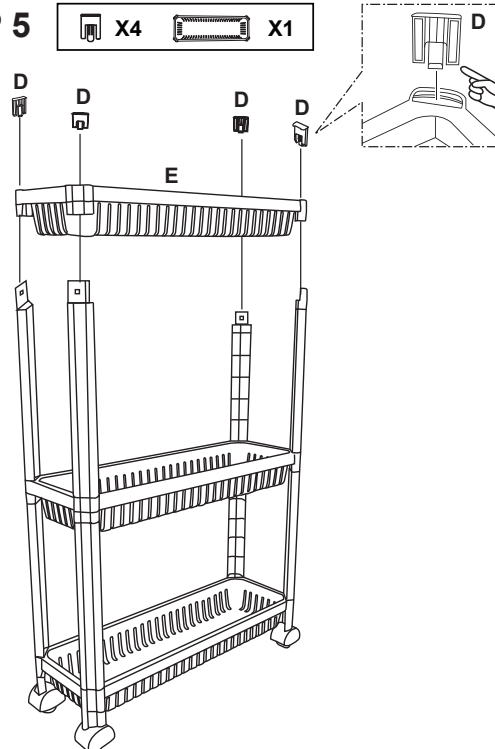

Assembly Instructions

43274369 3 TIER PLASTIC TROLLEY

CARE INSTRUCTIONS: Check and tighten all parts regularly. Wipe clean with a soft damp cloth. For indoor and domestic use.

WARNING: Do not stand, sit or lean on the trolley. Use only on a flat surface. This package contains small parts, keep away from children and babies. Adult assembly required. Failure to follow these warnings could result in serious injury.

MAXIMUM SAFE LOAD: 3kg each tier 9kgs in total

Hardware list

	A	8PCS		E	3PCS
	B	2PCS			
	C	2PCS			
	D	4PCS			

STEP 1

X2 X2 X1

WARNING: THE LOGO OF "R" AND "L" ON THE WHEELS MUST BE INSTALLED FACING INWARD. MUST FOLLOW THE STEPS OF THE INSTRUCTION MANUAL TO MAKE SURE ALL THE WHEELS' ORIENTATION ARE IN A STRAIGHT LINE.

STEP 2

X4

STEP 3

X1

STEP 4

X4

STEP 5

X4 X1

STEP 6

DISASSEMBLY METHOD

Press the inside lock and then pull out