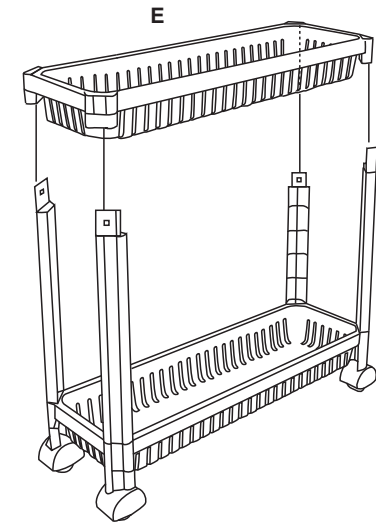

Assembly Instructions

43274369 3 TIER PLASTIC TROLLEY

CARE INSTRUCTIONS: Check and tighten all parts regularly. Wipe clean with a soft damp cloth. For indoor and domestic use.

WARNING: Do not stand, sit or lean on the trolley. Use only on a flat surface. This package contains small parts, keep away from children and babies. Adult assembly required. Failure to follow these warnings could result in serious injury.

MAXIMUM SAFE LOAD: 3kg each tier 9kgs in total

Hardware list

	A	8PCS		E	3PCS
	B	2PCS			
	C	2PCS			
	D	4PCS			

STEP 1

X2 X2 X1

WARNING: THE LOGO OF "R" AND "L" ON THE WHEELS MUST BE INSTALLED FACING INWARD. MUST FOLLOW THE STEPS OF THE INSTRUCTION MANUAL TO MAKE SURE ALL THE WHEELS' ORIENTATION ARE IN A STRAIGHT LINE.

STEP 2

X4

STEP 3

X1

STEP 4

X4

STEP 5

X4 X1