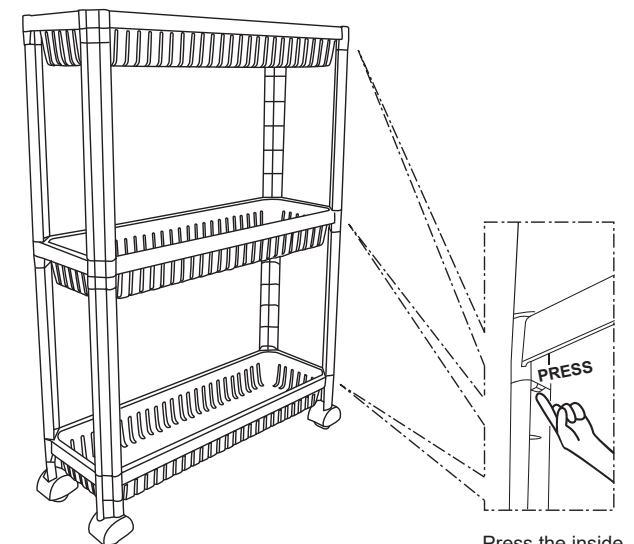

Press the inside lock and then pull out