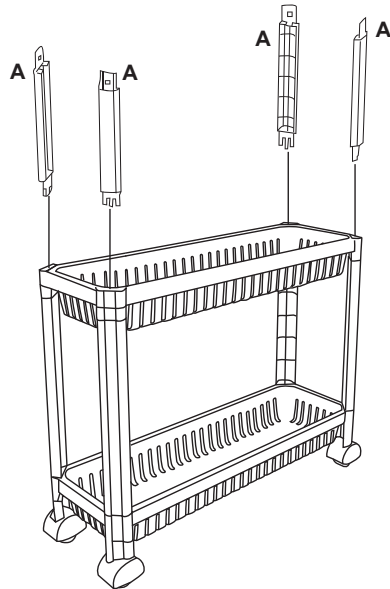

Assembly Instructions

43274369 3 TIER PLASTIC TROLLEY

CARE INSTRUCTIONS: Check and tighten all parts regularly. Wipe clean with a soft damp cloth. For indoor and domestic use.

WARNING: Do not stand, sit or lean on the trolley. Use only on a flat surface. This package contains small parts, keep away from children and babies. Adult assembly required. Failure to follow these warnings could result in serious injury.

MAXIMUM SAFE LOAD: 3kg each tier 9kgs in total

Hardware list

	A	8PCS		E	3PCS
	B	2PCS			
	C	2PCS			
	D	4PCS			

STEP 1

X2 X2 X1

WARNING: THE LOGO OF "R" AND "L" ON THE WHEELS MUST BE INSTALLED FACING INWARD. MUST FOLLOW THE STEPS OF THE INSTRUCTION MANUAL TO MAKE SURE ALL THE WHEELS' ORIENTATION ARE IN A STRAIGHT LINE.

STEP 2

X4

STEP 3

X1

STEP 4

X4

STEP 5

X4 X1