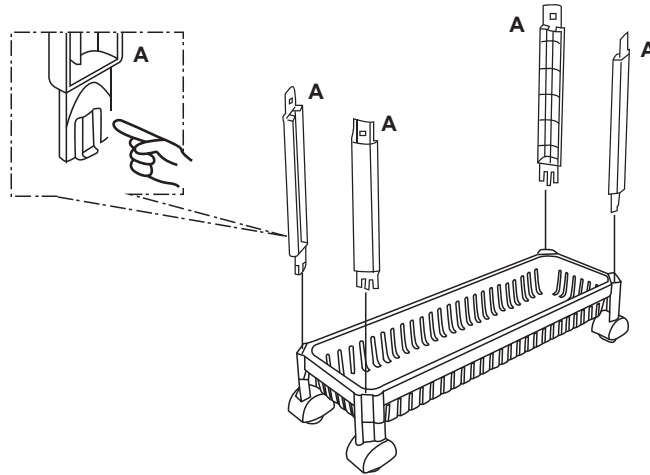

Assembly Instructions

43274369 3 TIER PLASTIC TROLLEY

CARE INSTRUCTIONS: Check and tighten all parts regularly. Wipe clean with a soft damp cloth. For indoor and domestic use.

WARNING: Do not stand, sit or lean on the trolley. Use only on a flat surface. This package contains small parts, keep away from children and babies. Adult assembly required. Failure to follow these warnings could result in serious injury.

MAXIMUM SAFE LOAD: 3kg each tier 9kgs in total

Hardware list

	A	8PCS		E	3PCS
	B	2PCS			
	C	2PCS			
	D	4PCS			

STEP 1

X2 X2 X1

WARNING: THE LOGO OF "R" AND "L" ON THE WHEELS MUST BE INSTALLED FACING INWARD. MUST FOLLOW THE STEPS OF THE INSTRUCTION MANUAL TO MAKE SURE ALL THE WHEELS' ORIENTATION ARE IN A STRAIGHT LINE.

STEP 2

X4

STEP 3

X1

STEP 4

X4

STEP 5

X4 X1