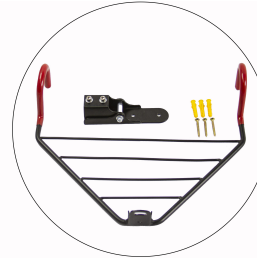

Wall Mounted Folding Bike Rack with shelf

Keycode: 43271443

Instruction Manual

Wall mounted folding bike rack with shelf

- space saving solution for home garage, sheds, workplaces and apartments
- keeps your bike off the floor, handy and ready to ride

Wall Mounted Folding Bike Rack

- Please Assemble As Instructions -

All Parts

1. Pre-drill holes on the wall
2. Insert the plastic tube
3. Assemble the bracket with screws and tighten with cross screwdriver

screw set

1. Remove the screw set from the bracket
2. Assemble the shelf on the bracket with the screw set
3. Tighten the screws base on that it could be adjustable for the angle of shelf

Assemble Successfully

Fold Up

Features

- Easy to install
- Maximum loading weight: 20kg
- Should only be used on solid walls or concrete walls
- Fold up when not in use