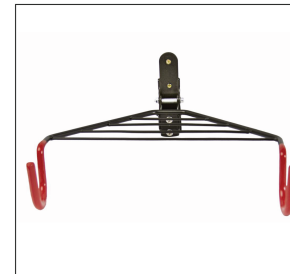

Wall Mounted Folding Bike Rack with shelf

Keycode: 43271443

Instruction Manual

Wall mounted folding bike rack with shelf

- space saving solution for home garage, sheds, workplaces and apartments
- keeps your bike off the floor, handy and ready to ride

Wall Mounted Folding Bike Rack

- Please Assemble As Instructions -

All Parts

1. Pre-drill holes on the wall
2. Insert the plastic tube
3. Assemble the bracket with screws and tighten with cross screwdriver

screw set

1. Remove the screw set from the bracket
2. Assemble the shelf on the bracket with the screw set
3. Tighten the screws base on that it could be adjustable for the angle of shelf

Assemble Successfully