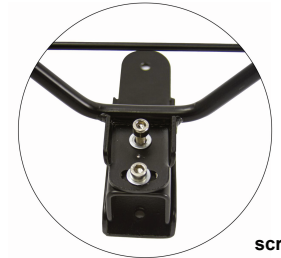

Wall Mounted Folding Bike Rack

- Please Assemble As Instructions -

All Parts

1. Pre-drill holes on the wall
2. Insert the plastic tube
3. Assemble the bracket with screws and tighten with cross screwdriver

screw set

1. Remove the screw set from the bracket
2. Assemble the shelf on the bracket with the screw set
3. Tighten the screws base on that it could be adjustable for the angle of shelf

Assemble Successfully