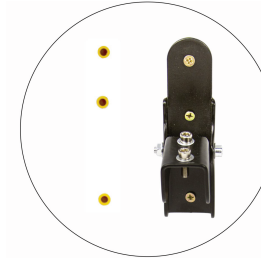

Wall Mounted Folding Bike Rack with shelf

Keycode: 43271443

Instruction Manual

Wall mounted folding bike rack with shelf

- space saving solution for home garage, sheds, workplaces and apartments
- keeps your bike off the floor, handy and ready to ride

Wall Mounted Folding Bike Rack

- Please Assemble As Instructions -

All Parts

1. Pre-drill holes on the wall
2. Insert the plastic tube
3. Assemble the bracket with screws and tighten with cross screwdriver

screw set

1. Remove the screw set from the bracket
2. Assemble the shelf on the bracket with the screw set
3. Tighten the screws base on that it could be adjustable for the angle of shelf

Assemble Successfully