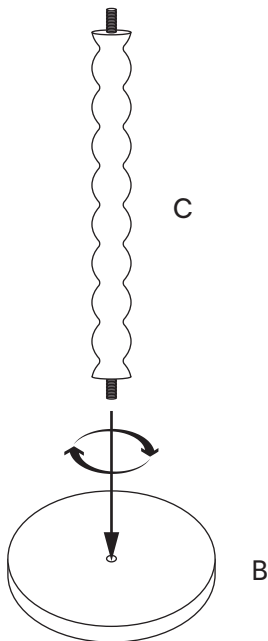

Assembly Instructions

43267118 Madeline Side Table

WARNINGS: DO NOT STAND, SIT OR LEAN ON THIS TABLE. DO NOT KNOCK OR DRAG THE PRODUCT. DO NOT USE THE TABLE UNLESS ALL SCREWS ARE FIRMLY SECURED. USE ONLY ON A FLAT SURFACE. FAILURE TO FOLLOW THESE WARNINGS COULD RESULT IN SERIOUS INJURY.

CARE INSTRUCTIONS: WIPE CLEAN WITH A SOFT DRY CLOTH. DO NOT USE ABRASIVE MATERIALS AND SOLVENTS. STORE IN A DRY PLACE. FOR INDOOR AND DOMESTIC USE.

MAXIMUM LOAD WEIGHT: 5kg

Parts List:

A.x1

B.x1

C.x1

STEP 1

STEP 2