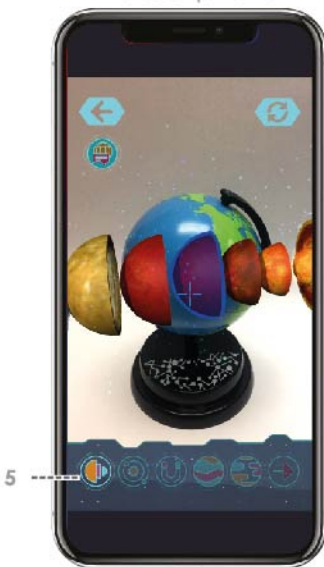

STEP 4

Activate the AR effect by pointing the camera to the globe

TIPS

If you are not able to activate the AR, try the following:

- 1) Slightly move your device closer to the globe, and make sure the patterns on the stand are in sight.
- 2) Make sure the globe has been placed in a well lit environment. Avoid any strong light reflection.
- 3) Place the globe on a flat and steady surface.

AR Globe App Interface

- 1) Back: Return to menu page
- 2) Language: Select language
- 3) Refresh: Refresh the AR model
- 4) The Globe: Rotate and observe the Earth in different angles
- 5) Explorer: Observe the structure of the Earth. Tap to view detailed description
- 6) Solar System: Tap to learn the basic knowledge of the solar system
- 7) Magnetic Field: Observe the details of the Earth's magnetic field
- 8) Temperature: Check how temperature changes with the latitude
- 9) Continents: Tap to learn more about the Earth's continents
- 10) Mini Games: Learn more about the galaxy through fun games and quizzes

1) BACK

Return to menu page

2) LANGUAGE

Select your language preference

3) REFRESH

Refresh the AR model

4) THE GLOBE

Rotate and observe the Earth in different angles

5) EXPLORER

Observe the structure of the Earth. Tap to view detailed descriptions

6) SOLAR SYSTEM

Tap to learn the basic knowledge of the solar system

7) MAGNETIC FIELD

Observe the details of the Earth's magnetic field