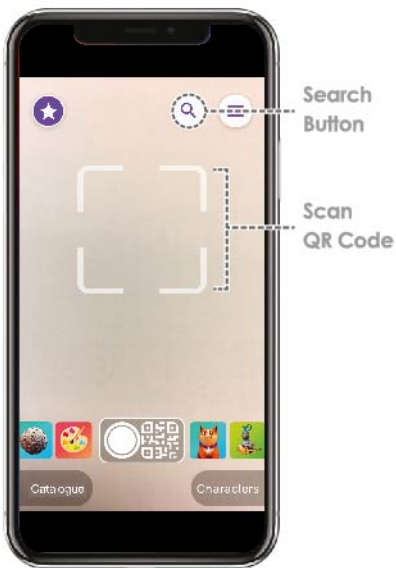

What is included?

1. AR Globe from Devar AR platform
2. Realistic globe model
3. Stand

AR GLOBE
Educational activities

App Download

Scan the QR Code to download
the Devar App AR
Educational Platform

App Launch

STEP 1

Open Devar App, scan the QR Code below or type 'AR Globe' in the search bar to download content

AR GLOBE

Educational activities

STEP 2

Press Download and Watch buttons to begin

STEP 3

Select your
language preference

STEP 4

Activate the AR effect by pointing the camera to the globe

TIPS

If you are not able to activate the AR, try the following:

- 1) Slightly move your device closer to the globe, and make sure the patterns on the stand are in sight.
- 2) Make sure the globe has been placed in a well lit environment. Avoid any strong light reflection.
- 3) Place the globe on a flat and steady surface.

AR Globe App Interface

- 1) Back: Return to menu page
- 2) Language: Select language
- 3) Refresh: Refresh the AR model
- 4) The Globe: Rotate and observe the Earth in different angles
- 5) Explorer: Observe the structure of the Earth. Tap to view detailed description
- 6) Solar System: Tap to learn the basic knowledge of the solar system
- 7) Magnetic Field: Observe the details of the Earth's magnetic field
- 8) Temperature: Check how temperature changes with the latitude
- 9) Continents: Tap to learn more about the Earth's continents
- 10) Mini Games: Learn more about the galaxy through fun games and quizzes