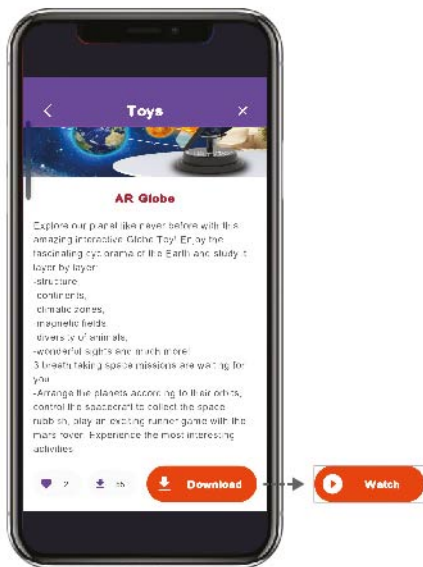

What is included?

1. AR Globe from Devar AR platform
2. Realistic globe model
3. Stand

AR GLOBE
Educational activities

App Download

Scan the QR Code to download
the Devar App AR
Educational Platform

App Launch

STEP 1

Open Devar App, scan the QR Code below or type 'AR Globe' in the search bar to download content

AR GLOBE

Educational activities

STEP 2

Press Download and Watch buttons to begin

STEP 3

Select your
language preference

STEP 4

Activate the AR effect by pointing the camera to the globe

TIPS

If you are not able to activate the AR, try the following:

- 1) Slightly move your device closer to the globe, and make sure the patterns on the stand are in sight.
- 2) Make sure the globe has been placed in a well lit environment. Avoid any strong light reflection.
- 3) Place the globe on a flat and steady surface.

AR Globe App Interface

- 1) Back: Return to menu page
- 2) Language: Select language
- 3) Refresh: Refresh the AR model
- 4) The Globe: Rotate and observe the Earth in different angles
- 5) Explorer: Observe the structure of the Earth. Tap to view detailed description
- 6) Solar System: Tap to learn the basic knowledge of the solar system
- 7) Magnetic Field: Observe the details of the Earth's magnetic field
- 8) Temperature: Check how temperature changes with the latitude
- 9) Continents: Tap to learn more about the Earth's continents
- 10) Mini Games: Learn more about the galaxy through fun games and quizzes