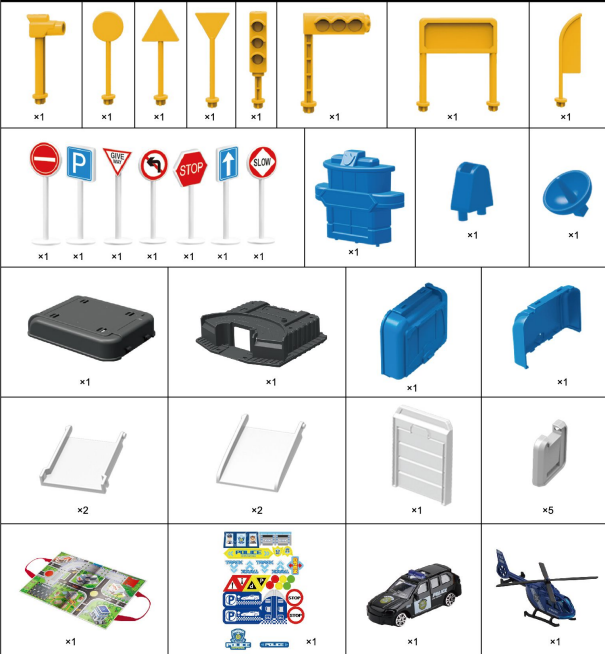

Racing Garage Backpack Set

Instructions

3+
years

PARTS