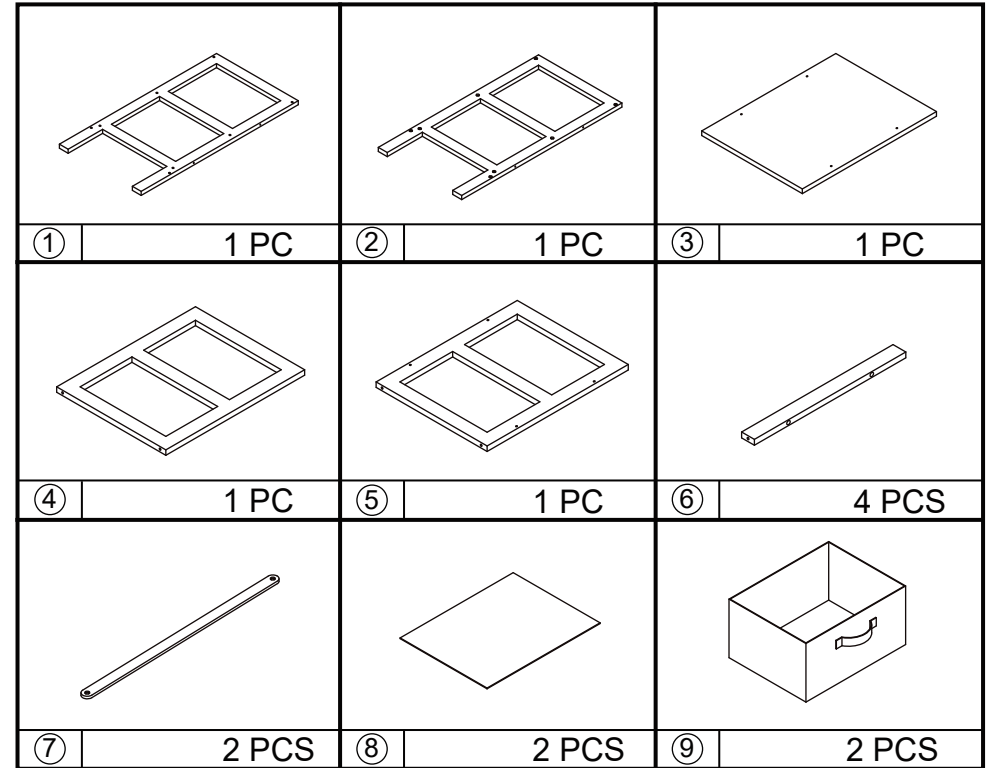

Assembly Instructions

43228959 BAMBOO BEDSIDE TABLE

CARE INSTRUCTION: Wipe clean with a soft dry or damp cloth. Keep away from water and direct sunlight. For indoor and domestic use. Check and tighten all parts regularly.

WARNINGS: Do not stand or sit on the unit. Do not lean on the product. Do not drag the product. Use only on a flat surface. Do not use until all screws, bolts and knobs are firmly secured. Load the drawer evenly to prevent it from tipping over. This product contains small parts and sharp points, keep away from children and babies. Adult assembly required. Failure to follow these warnings could result in serious injury.

MAXIMUM TOTAL LOADING WEIGHT: 3kgs for each fabric drawer and 5kgs for top board, 11kgs in total.

Hardware list

	a	5X40mm	16PCS
	b	4X35mm	8PCS
	c	4X20mm	4PCS
	d		1PC
	e		4PCS

DO NOT TIGHTEN THE SCREWS UNTIL THE PRODUCT IS FULLY ASSEMBLED.