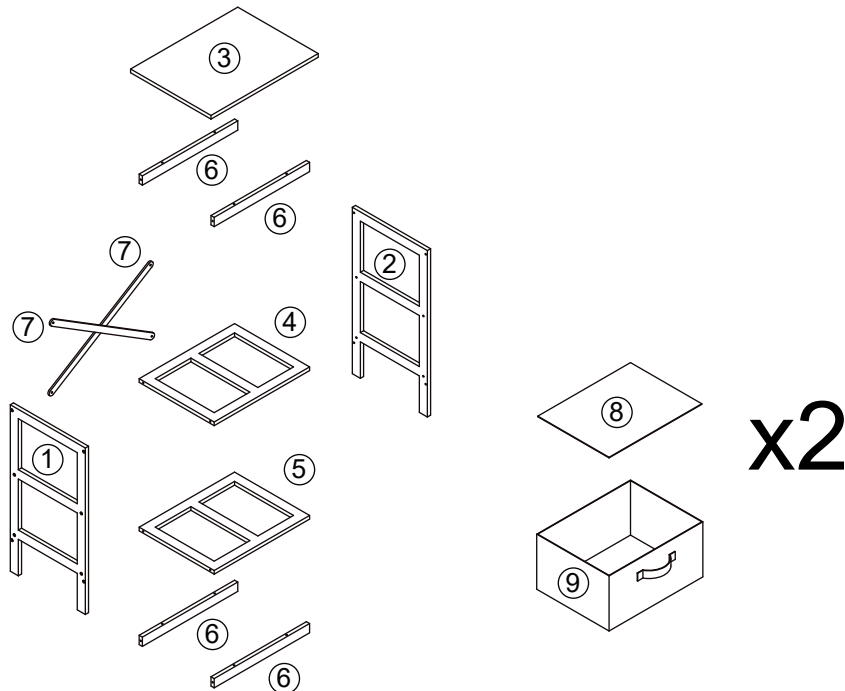

Assembly Instructions

43228959 BAMBOO BEDSIDE TABLE

CARE INSTRUCTION: Wipe clean with a soft dry or damp cloth. Keep away from water and direct sunlight. For indoor and domestic use. Check and tighten all parts regularly.

WARNINGS: Do not stand or sit on the unit. Do not lean on the product. Do not drag the product. Use only on a flat surface. Do not use until all screws, bolts and knobs are firmly secured. Load the drawer evenly to prevent it from tipping over. This product contains small parts and sharp points, keep away from children and babies. Adult assembly required. Failure to follow these warnings could result in serious injury.

MAXIMUM TOTAL LOADING WEIGHT: 3kgs for each fabric drawer and 5kgs for top board, 11kgs in total.

Hardware list

	a	5X40mm	16PCS
	b	4X35mm	8PCS
	c	4X20mm	4PCS
	d		1PC
	e		4PCS

DO NOT TIGHTEN THE SCREWS UNTIL THE PRODUCT IS FULLY ASSEMBLED.