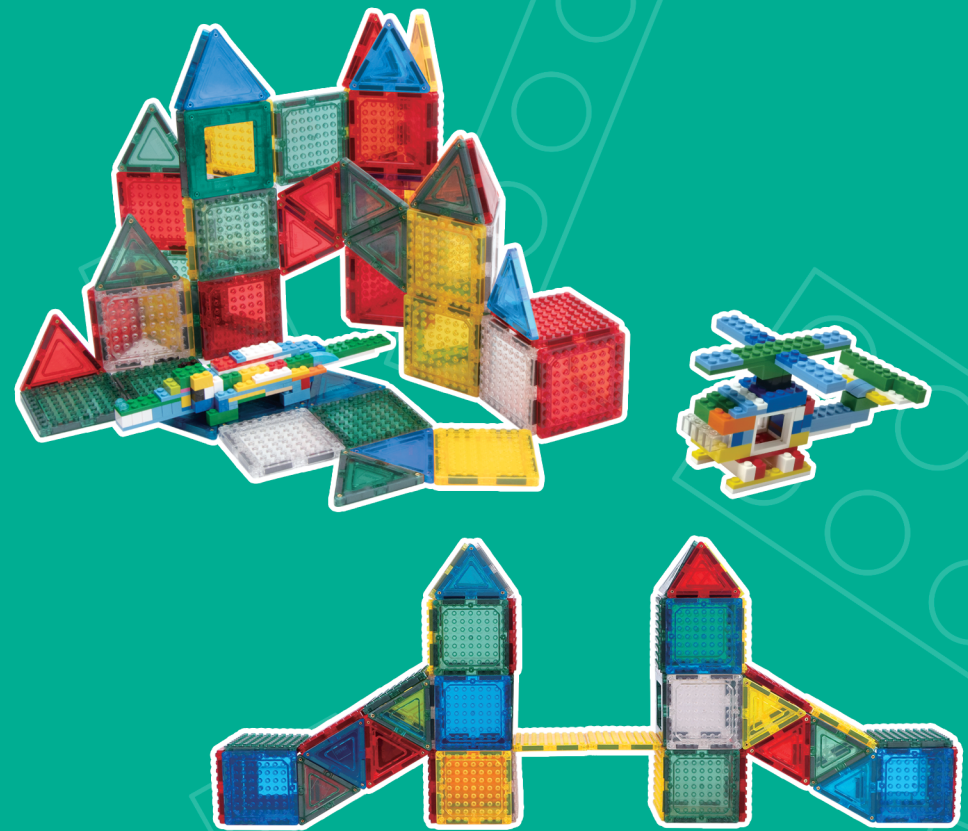

6+YEARS

BLOCK

MAGNETIC SHEET

DIY ASSEMBLY

Made in China
Adult Supervision Required.
Product May Vary from image shown
Please keep the packaging for future reference.

 **WARNING:**

CHOKING HAZARD - SMALL PARTS. NOT SUITABLE FOR CHILDREN UNDER 3 YEARS.

WARNING: THIS TOY CONTAINS MAGNET OR MAGNET COMPONENTS. MAGNETS STICKING TOGETHER OR BECOMING ATTACHED TO A METALLIC OBJECT INSIDE THE HUMAN BODY CAN CAUSE SERIOUS OR FATAL INJURY. SEEK IMMEDIATE MEDICAL HELP IF MAGNETS ARE SWALLOWED OR INHALED.

TO INCREASE PLAYABILITY, WE PROVIDE FOUR REFERENCE MODELS, BUT THESE PIECES CAN'T MAKE FOUR MODELS AT THE SAME TIME, SO IF YOU WANT TO MAKE A SECOND MODEL, YOU HAVE TO TAKE THE FIRST ONE DOWN.

HAPPINESS AND JOY ARE WITH YOU