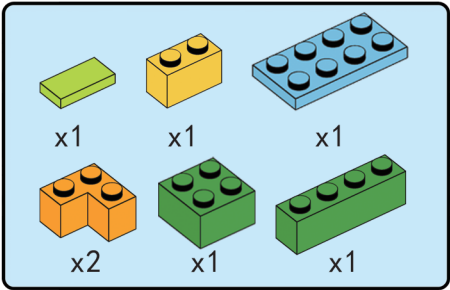

Tortoise

14

13