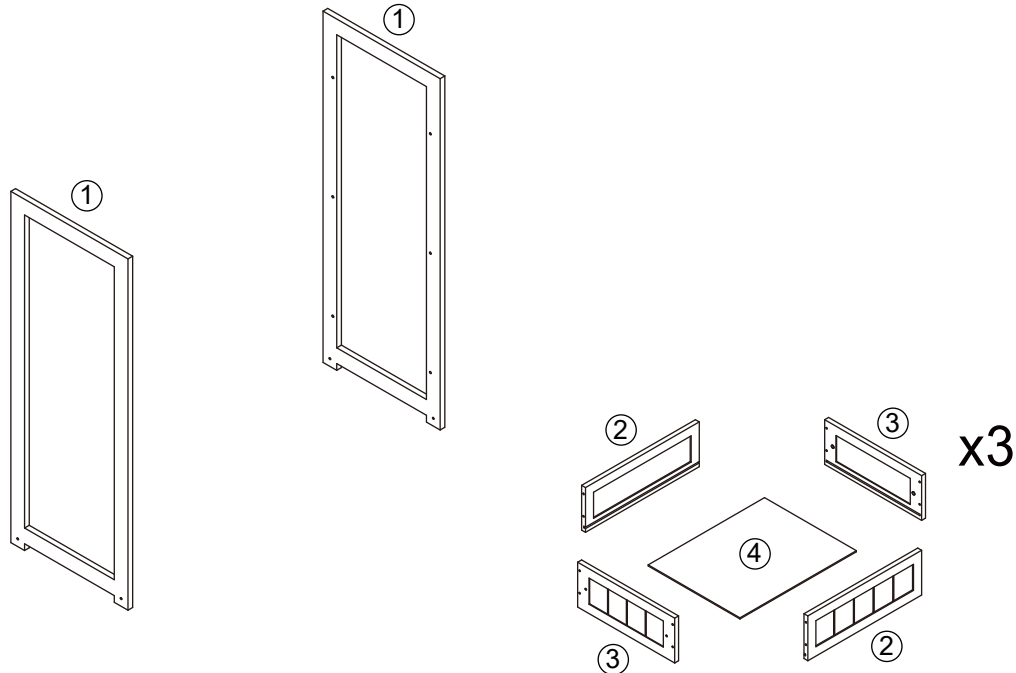

## 4327525 PANELLED TROLLEY

**CARE INSTRUCTION:** Wipe clean with a damp cloth. Keep away from water and direct sunlight. For indoor and domestic use. Check and tighten all parts regularly.

**WARNINGS:** Do not stand, sit, or lean on the trolley. Use only on a flat surface. Do not use until all screws, bolts and knobs are firmly secured. This product contains small parts and sharp points, keep away from children and babies. Adult assembly required. Failure to follow these warnings could result in serious injury.

### Hardware list

	a	4X20mm	12PCS
	b	4X30mm	24PCS
	c	6X25mm	4PCS
	d		4PCS

	e		2PCS
	f		2PCS

					
①	2 PCS	②	6 PCS	③	6 PCS
					
④	3 PCS				

**DO NOT TIGHTEN THE SCREWS UNTIL THE PRODUCT IS FULLY ASSEMBLED.**