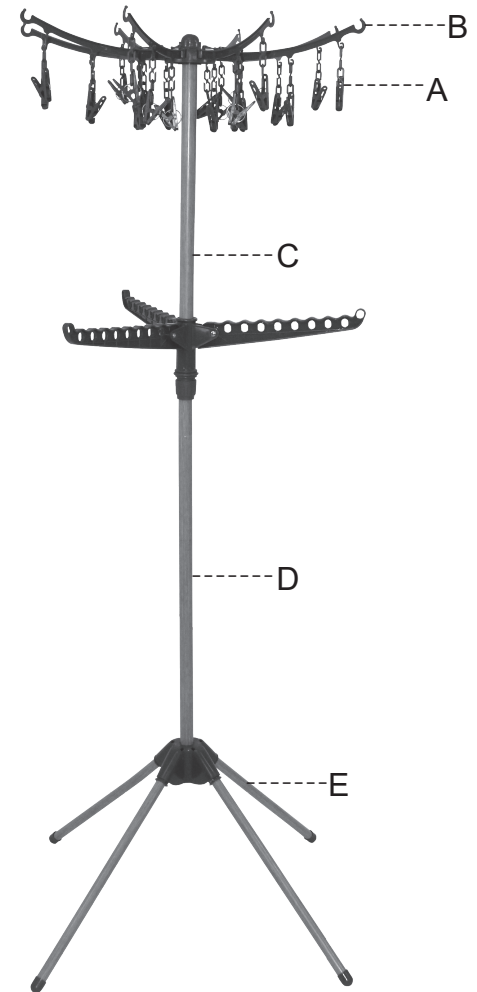

Assembly Instructions

43225873 2 Tier Pegs Airer with Stand

MAXIMUM SAFE LOAD: UNIFORMLY DISTRIBUTED: 10KGS.

		
A 24 PCS	B 1 PC	C 1 PC
		
D 1 PC	E 1 PC	

STEP 1

STEP 2

STEP 3

STEP 4