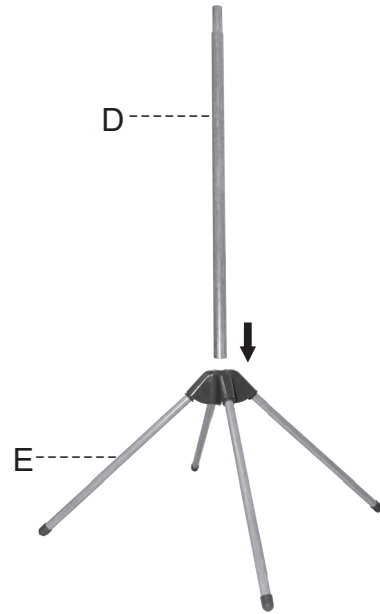

Assembly Instructions

43225873 2 Tier Pegs Airer with Stand

MAXIMUM SAFE LOAD: UNIFORMLY DISTRIBUTED: 10KGS.

		
A 24 PCS	B 1 PC	C 1 PC
		
D 1 PC	E 1 PC	

STEP 1

STEP 2

STEP 3

STEP 4