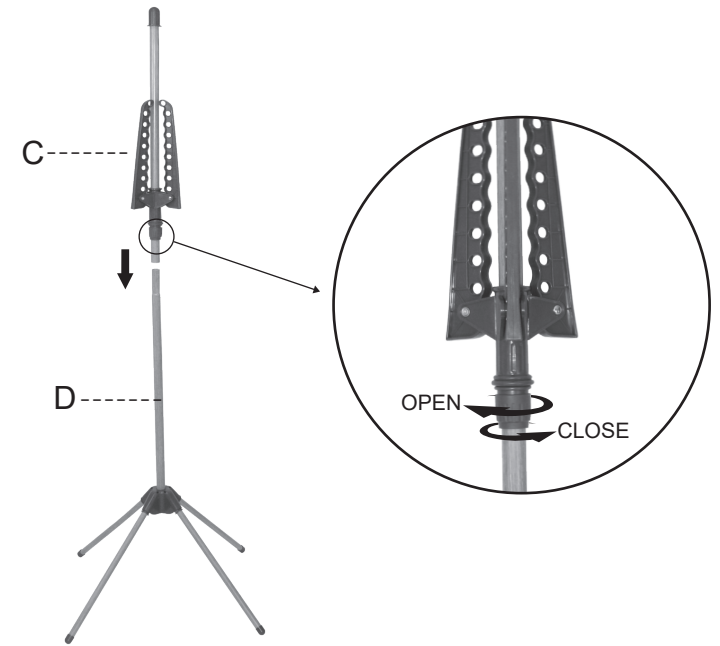

Assembly Instructions

43225873 2 Tier Pegs Airer with Stand

MAXIMUM SAFE LOAD: UNIFORMLY DISTRIBUTED: 10KGS.

		
A 24 PCS	B 1 PC	C 1 PC
		
D 1 PC	E 1 PC	

STEP 1

STEP 2

STEP 3

STEP 4