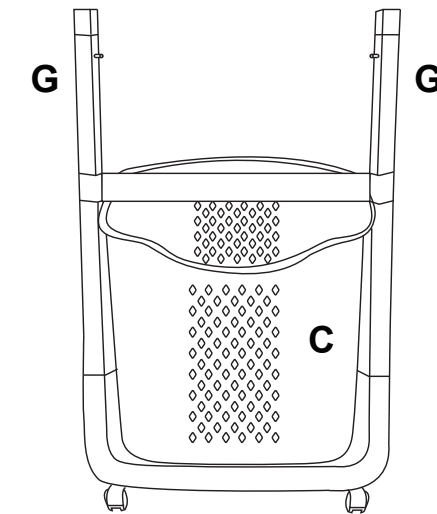

297x210mm

FRONT

Assembly Instructions

43224777 Multi tier laundry hamper

BACK

Step 1

Step 4