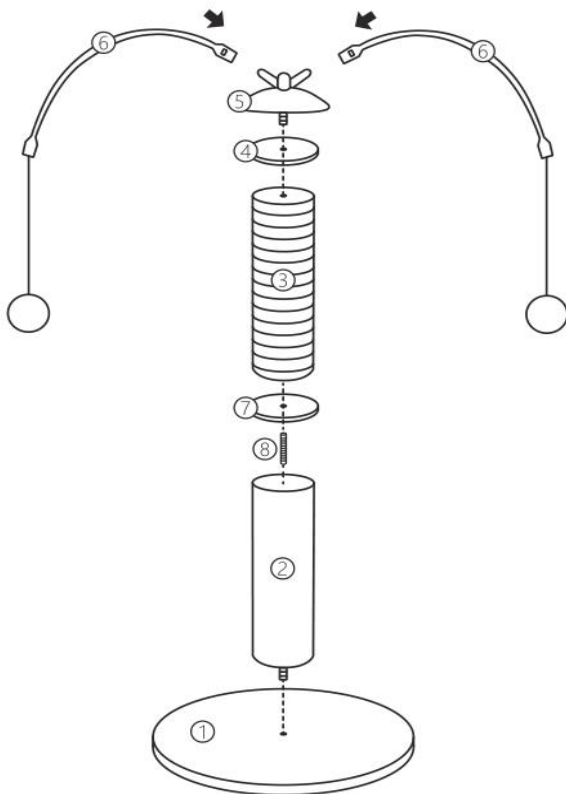

## Cat Scratcher Swinging Teaser

## Contents

① 300×300mm (1pc) 	⑤ (1pc) 
② 65×260mm (1pc) 	⑥ (2pcs) 
③ 65×200mm (1pc) 	⑦ 70mm (1pc) 
④ 80mm (1pc) 	⑧ (1pc) 

## Assembly Instructions

**WARNING: Pet toy – Not intended for children.**

**It is the responsibility of the pet owner if this toy is suitable for their pet's style of play.**

**No pet toy is indestructible and can be damaged during play.**