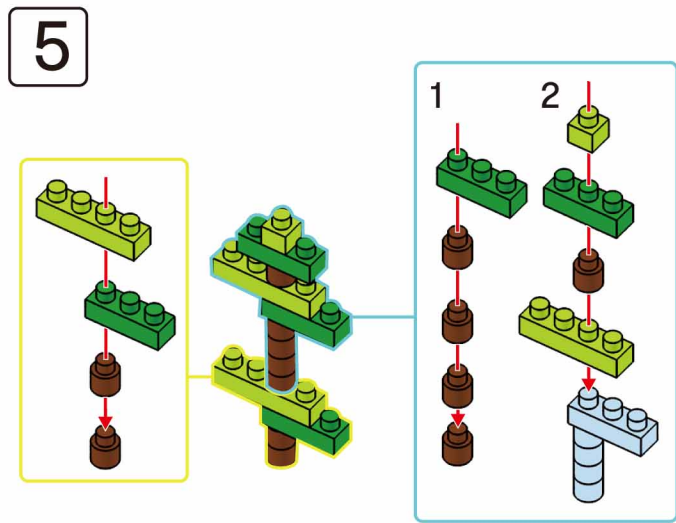

MINI BLOCK DINO WITH GARDEN

Keycode: 43201327
 ADULT ASSIST IS RECOMMENDED.
 PRODUCT MAY VARY SLIGHTLY FROM IMAGE SHOWN.

WARNING:
 CHOKING HAZARD - SMALL PARTS.
 NOT FOR CHILDREN UNDER 3 YEARS.

6+
 YEARS

12

13

14

15

16

17

18

19

20

21

22

23