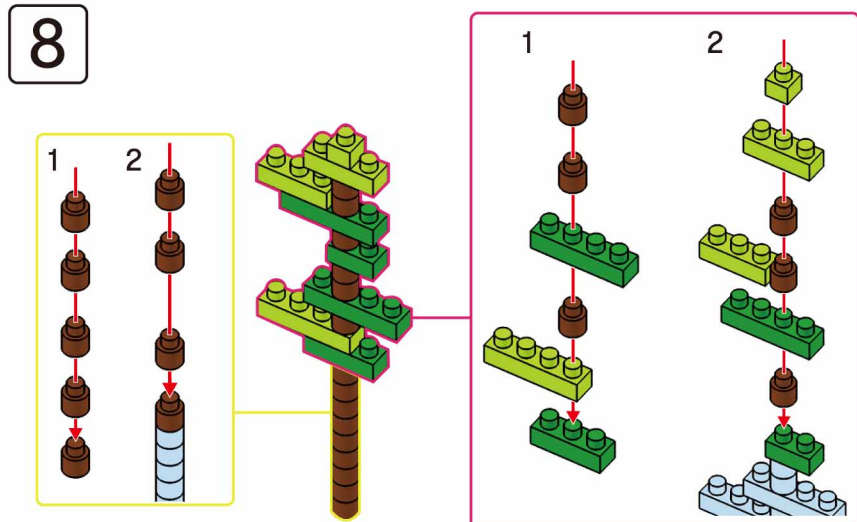

MINI BLOCK DINO WITH GARDEN

Keycode: 43201327
 ADULT ASSIST IS RECOMMENDED.
 PRODUCT MAY VARY SLIGHTLY FROM IMAGE SHOWN.

WARNING:
 CHOKING HAZARD - SMALL PARTS.
 NOT FOR CHILDREN UNDER 3 YEARS.

6+
 YEARS

12

13

14

15

16

17

18

19

20

21

22

23