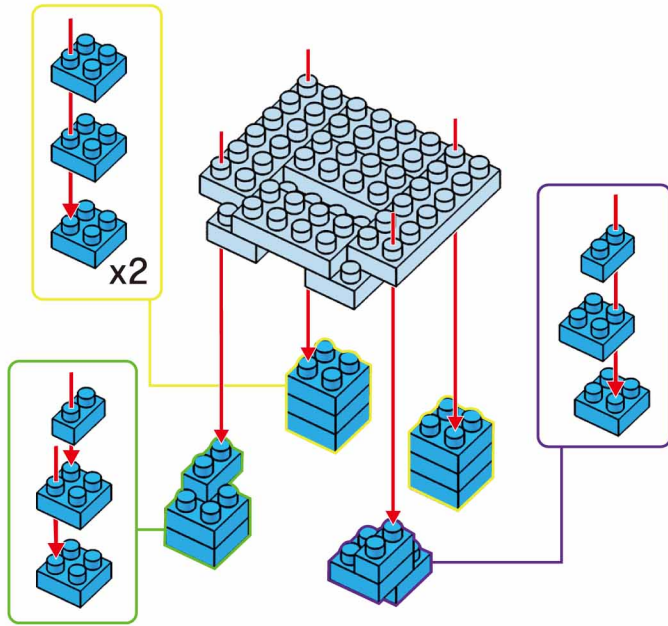

MINI BLOCK DINO WITH GARDEN

Keycode: 43201327
 ADULT ASSIST IS RECOMMENDED.
 PRODUCT MAY VARY SLIGHTLY FROM IMAGE SHOWN.

WARNING:
 CHOKING HAZARD - SMALL PARTS.
 NOT FOR CHILDREN UNDER 3 YEARS.

6+
 YEARS

12

13

14

15

16

17

18

19