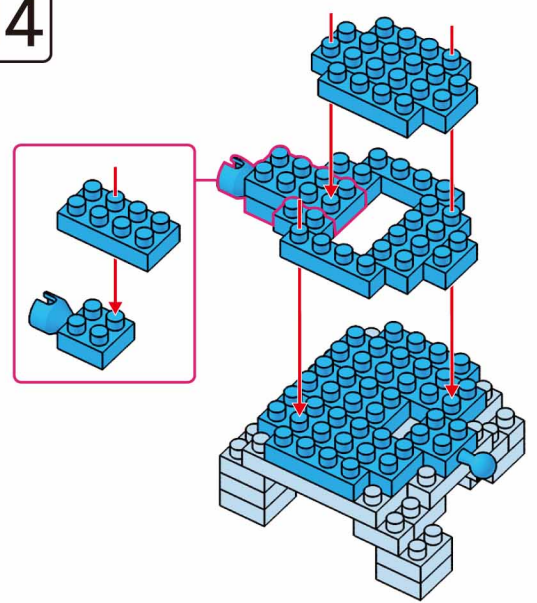

MINI BLOCK DINO WITH GARDEN

Keycode: 43201327
 ADULT ASSIST IS RECOMMENDED.
 PRODUCT MAY VARY SLIGHTLY FROM IMAGE SHOWN.

WARNING:
 CHOKING HAZARD - SMALL PARTS.
 NOT FOR CHILDREN UNDER 3 YEARS.

6+
 YEARS

12

13

14

15

16

17

18

19

20

21

22

23