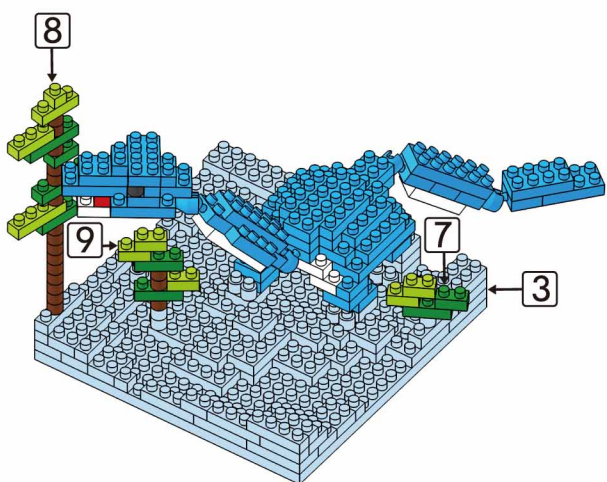

MINI BLOCK DINO WITH GARDEN

Keycode: 43201327
 ADULT ASSIST IS RECOMMENDED.
 PRODUCT MAY VARY SLIGHTLY FROM IMAGE SHOWN.

WARNING:
 CHOKING HAZARD - SMALL PARTS.
 NOT FOR CHILDREN UNDER 3 YEARS.

6+
 YEARS

12

13

14

15

16

17

18

19

20

21

22

23