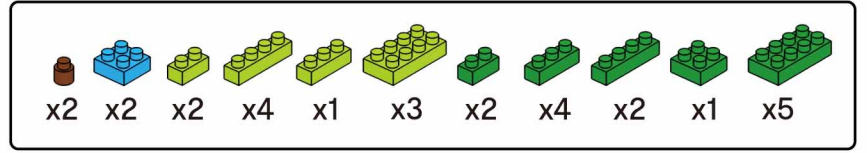

MINI BLOCK DINO WITH GARDEN

Keycode: 43201327
 ADULT ASSIST IS RECOMMENDED.
 PRODUCT MAY VARY SLIGHTLY FROM IMAGE SHOWN.

WARNING:
 CHOKING HAZARD - SMALL PARTS.
 NOT FOR CHILDREN UNDER 3 YEARS.

6+
 YEARS