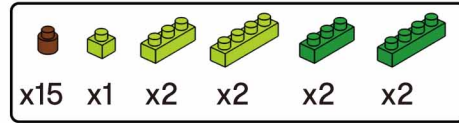

MINI BLOCK DINO WITH GARDEN

Keycode: 43201327
 ADULT ASSIST IS RECOMMENDED.
 PRODUCT MAY VARY SLIGHTLY FROM IMAGE SHOWN.

WARNING:
 CHOKING HAZARD - SMALL PARTS.
 NOT FOR CHILDREN UNDER 3 YEARS.

6+
 YEARS