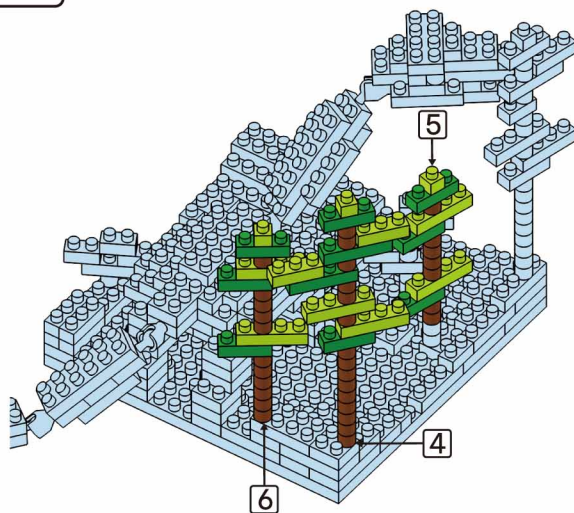

MINI BLOCK DINO WITH GARDEN

Keycode: 43201327
 ADULT ASSIST IS RECOMMENDED.
 PRODUCT MAY VARY SLIGHTLY FROM IMAGE SHOWN.

WARNING:
 CHOKING HAZARD - SMALL PARTS.
 NOT FOR CHILDREN UNDER 3 YEARS.

6+
 YEARS

12

13

14

15

16

17

18

19

20

21

22

23