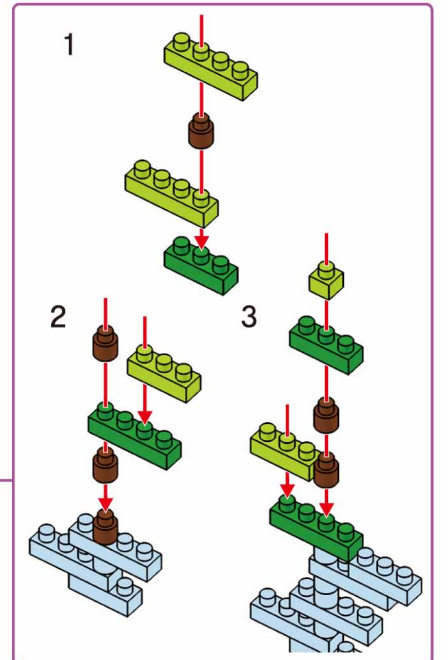

MINI BLOCK DINO WITH GARDEN

Keycode: 43201327
 ADULT ASSIST IS RECOMMENDED.
 PRODUCT MAY VARY SLIGHTLY FROM IMAGE SHOWN.

WARNING:
 CHOKING HAZARD - SMALL PARTS.
 NOT FOR CHILDREN UNDER 3 YEARS.

6+
 YEARS

20

21

22

23