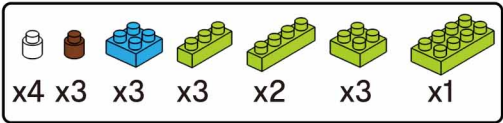

MINI BLOCK DINO WITH GARDEN

Keycode: 43201327
 ADULT ASSIST IS RECOMMENDED.
 PRODUCT MAY VARY SLIGHTLY FROM IMAGE SHOWN.

WARNING:
 CHOKING HAZARD - SMALL PARTS.
 NOT FOR CHILDREN UNDER 3 YEARS.

6+
 YEARS