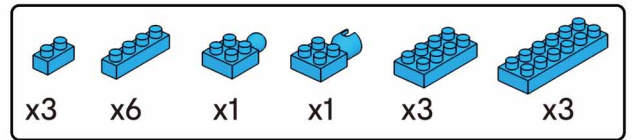

12

13

14

15

16

17

18

19

20

21

22

23