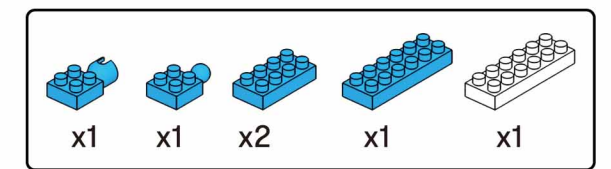

MINI BLOCK DINO WITH GARDEN

Keycode: 43201327
 ADULT ASSIST IS RECOMMENDED.
 PRODUCT MAY VARY SLIGHTLY FROM IMAGE SHOWN.

WARNING:
 CHOKING HAZARD - SMALL PARTS.
 NOT FOR CHILDREN UNDER 3 YEARS.

6+
 YEARS

12

13

14

15

16

17

18

19