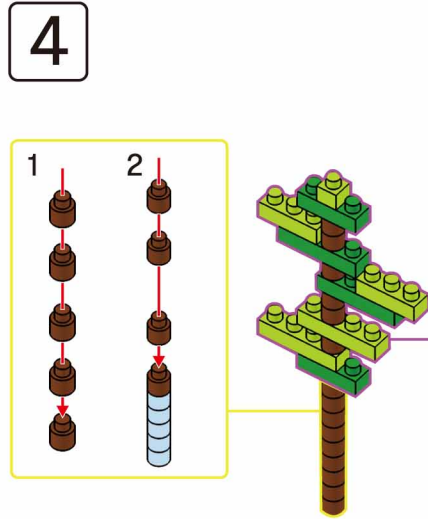

MINI BLOCK DINO WITH GARDEN

Keycode: 43201327
 ADULT ASSIST IS RECOMMENDED.
 PRODUCT MAY VARY SLIGHTLY FROM IMAGE SHOWN.

WARNING:
 CHOKING HAZARD - SMALL PARTS.
 NOT FOR CHILDREN UNDER 3 YEARS.

6+
 YEARS