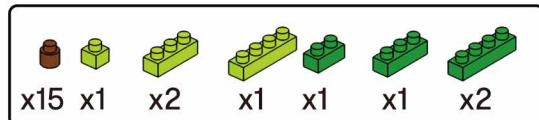

MINI BLOCK DINO WITH GARDEN

Keycode: 43201327
 ADULT ASSIST IS RECOMMENDED.
 PRODUCT MAY VARY SLIGHTLY FROM IMAGE SHOWN.

WARNING:
 CHOKING HAZARD - SMALL PARTS.
 NOT FOR CHILDREN UNDER 3 YEARS.

6+
 YEARS