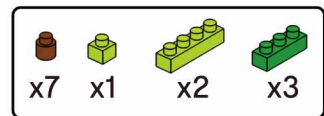

MINI BLOCK DINO WITH GARDEN

Keycode: 43201327
 ADULT ASSIST IS RECOMMENDED.
 PRODUCT MAY VARY SLIGHTLY FROM IMAGE SHOWN.

WARNING:
 CHOKING HAZARD - SMALL PARTS.
 NOT FOR CHILDREN UNDER 3 YEARS.

6+
 YEARS