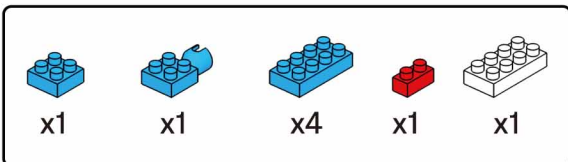

MINI BLOCK DINO WITH GARDEN

Keycode: 43201327
 ADULT ASSIST IS RECOMMENDED.
 PRODUCT MAY VARY SLIGHTLY FROM IMAGE SHOWN.

WARNING:
 CHOKING HAZARD - SMALL PARTS.
 NOT FOR CHILDREN UNDER 3 YEARS.

6+
 YEARS

12

13

14

15

16

17

18

19