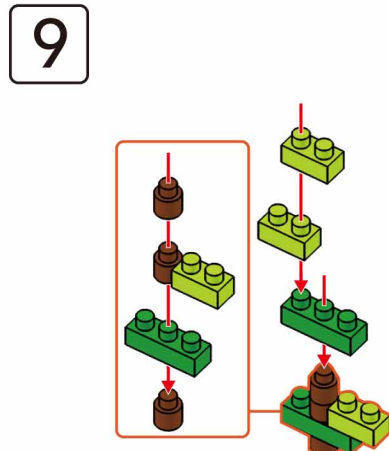

MINI BLOCK DINO WITH GARDEN

Keycode: 43201327
 ADULT ASSIST IS RECOMMENDED.
 PRODUCT MAY VARY SLIGHTLY FROM IMAGE SHOWN.

WARNING:
 CHOKING HAZARD - SMALL PARTS.
 NOT FOR CHILDREN UNDER 3 YEARS.

6+
 YEARS