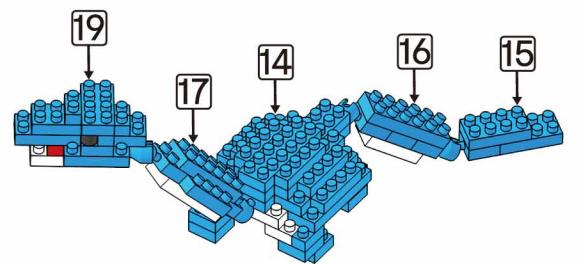

12

13

14

15

16

17

18

19

20

21

22

23