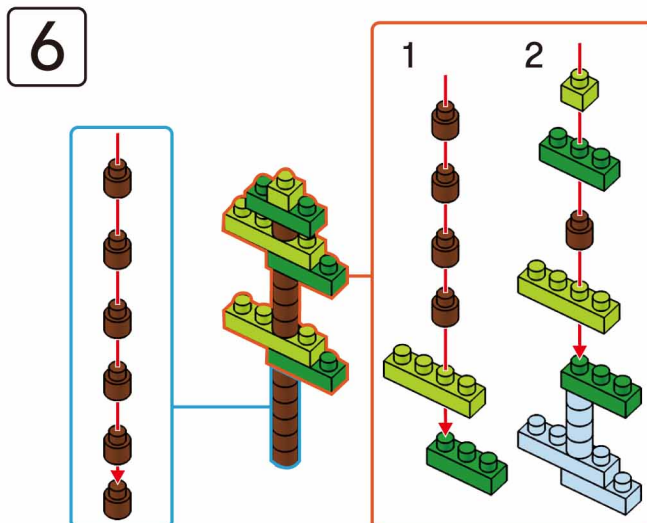

MINI BLOCK DINO WITH GARDEN

Keycode: 43201327
 ADULT ASSIST IS RECOMMENDED.
 PRODUCT MAY VARY SLIGHTLY FROM IMAGE SHOWN.

WARNING:
 CHOKING HAZARD - SMALL PARTS.
 NOT FOR CHILDREN UNDER 3 YEARS.

6+
 YEARS

12

13

14

15

16

17

18

19

20

21

22

23