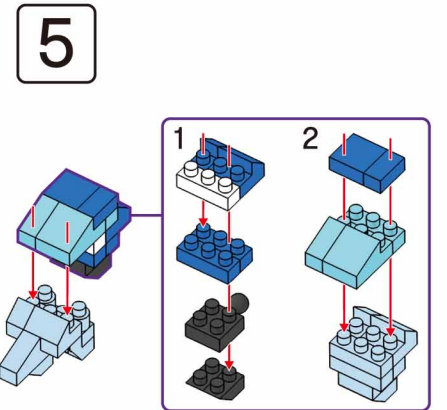

MINI BLOCK EAGLE

Keycode: 43201303
 ADULT ASSIST IS RECOMMENDED.
 PRODUCT MAY VARY SLIGHTLY FROM IMAGE SHOWN.

WARNING:
 CHOKING HAZARD - SMALL PARTS.
 NOT FOR CHILDREN UNDER 3 YEARS.

6+
 YEARS

14

15

16

17

18

19

20

21

22

23

24

25