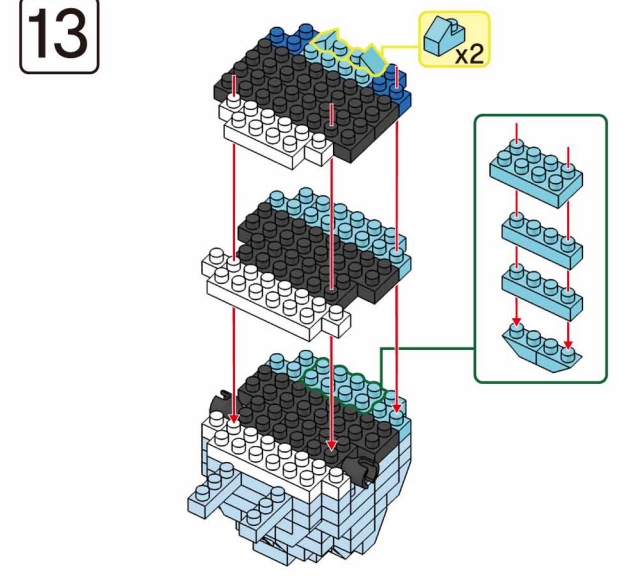

MINI BLOCK EAGLE

Keycode: 43201303
 ADULT ASSIST IS RECOMMENDED.
 PRODUCT MAY VARY SLIGHTLY FROM IMAGE SHOWN.

WARNING:
 CHOKING HAZARD - SMALL PARTS.
 NOT FOR CHILDREN UNDER 3 YEARS.

6+
 YEARS

14

15

16

17

18

19

20

21

22

23

24

25