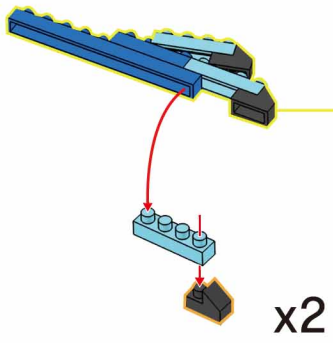

14

15

16

17

18

19

20

21

22

23

24

25

26