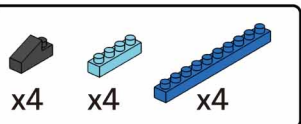

14

15

16

17

18

19

20

21

22

23

24

25

26