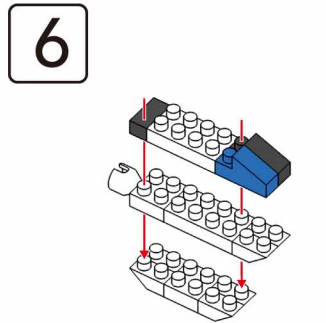

MINI BLOCK EAGLE

Keycode: 43201303
 ADULT ASSIST IS RECOMMENDED.
 PRODUCT MAY VARY SLIGHTLY FROM IMAGE SHOWN.

WARNING:
 CHOKING HAZARD - SMALL PARTS.
 NOT FOR CHILDREN UNDER 3 YEARS.

6+
 YEARS

14

15

16

17