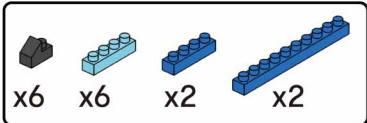

MINI BLOCK EAGLE

Keycode: 43201303
 ADULT ASSIST IS RECOMMENDED.
 PRODUCT MAY VARY SLIGHTLY FROM IMAGE SHOWN.

WARNING:
 CHOKING HAZARD - SMALL PARTS.
 NOT FOR CHILDREN UNDER 3 YEARS.

6+
 YEARS

14

15

16

17