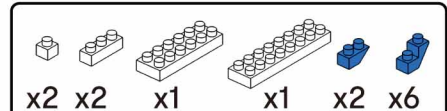

MINI BLOCK EAGLE

Keycode: 43201303
 ADULT ASSIST IS RECOMMENDED.
 PRODUCT MAY VARY SLIGHTLY FROM IMAGE SHOWN.

WARNING:
 CHOKING HAZARD - SMALL PARTS.
 NOT FOR CHILDREN UNDER 3 YEARS.

6+
 YEARS

14

15

16

17