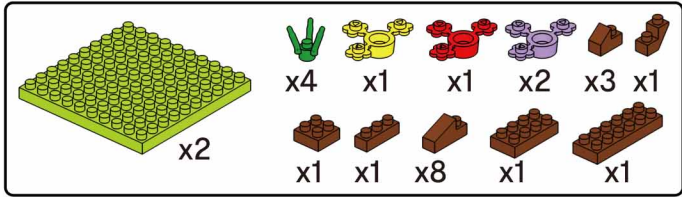

MINI BLOCK EAGLE

Keycode: 43201303
 ADULT ASSIST IS RECOMMENDED.
 PRODUCT MAY VARY SLIGHTLY FROM IMAGE SHOWN.

WARNING:
 CHOKING HAZARD - SMALL PARTS.
 NOT FOR CHILDREN UNDER 3 YEARS.

6+
 YEARS

14

15

16

17