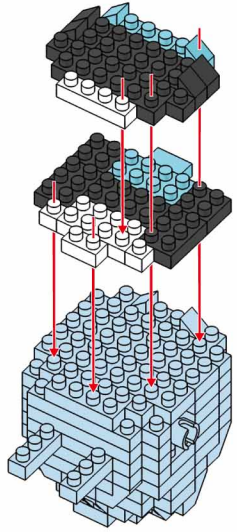

MINI BLOCK EAGLE

Keycode: 43201303
 ADULT ASSIST IS RECOMMENDED.
 PRODUCT MAY VARY SLIGHTLY FROM IMAGE SHOWN.

WARNING:
 CHOKING HAZARD - SMALL PARTS.
 NOT FOR CHILDREN UNDER 3 YEARS.

6+
 YEARS

14

15

16

17

18

19

20

21

22

23

24

25