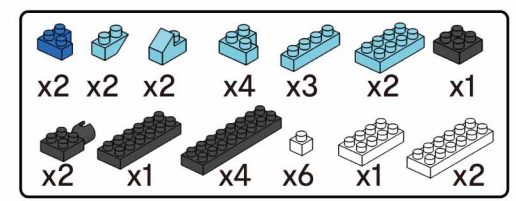

MINI BLOCK EAGLE

Keycode: 43201303
 ADULT ASSIST IS RECOMMENDED.
 PRODUCT MAY VARY SLIGHTLY FROM IMAGE SHOWN.

WARNING:
 CHOKING HAZARD - SMALL PARTS.
 NOT FOR CHILDREN UNDER 3 YEARS.

6+
 YEARS

14

15

16

17