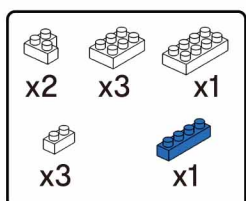

MINI BLOCK EAGLE

Keycode: 43201303
 ADULT ASSIST IS RECOMMENDED.
 PRODUCT MAY VARY SLIGHTLY FROM IMAGE SHOWN.

WARNING:
 CHOKING HAZARD - SMALL PARTS.
 NOT FOR CHILDREN UNDER 3 YEARS.

6+
 YEARS

14

15

16

17