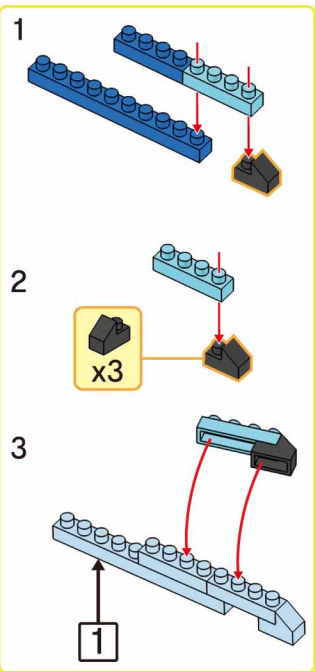

14

15

16

17

18

19

20

21

22

23

24

25

26