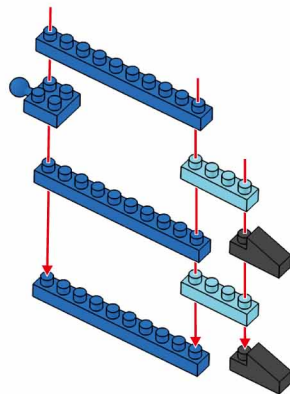

14

15

16

17

18

19

20

21

22

23

24

25

26