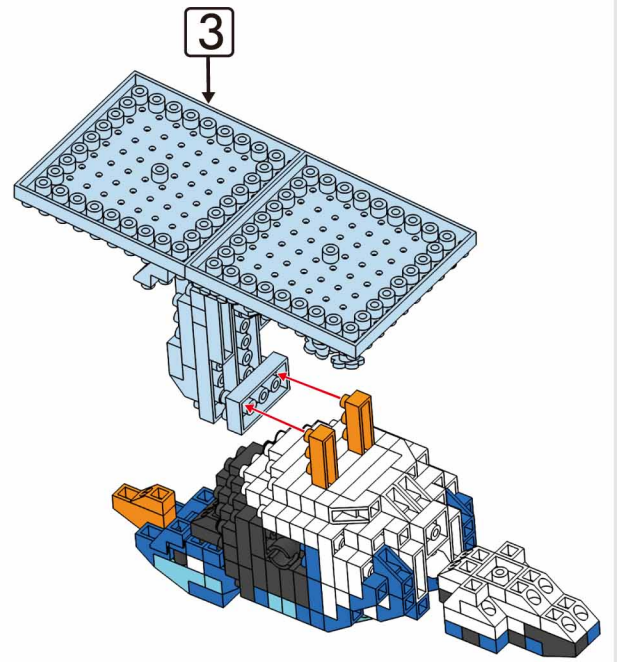

MINI BLOCK EAGLE

Keycode: 43201303
 ADULT ASSIST IS RECOMMENDED.
 PRODUCT MAY VARY SLIGHTLY FROM IMAGE SHOWN.

WARNING:
 CHOKING HAZARD - SMALL PARTS.
 NOT FOR CHILDREN UNDER 3 YEARS.

6+
 YEARS

14

15

16

17

18

19

20

21

22

23

24

25