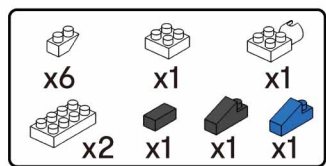

MINI BLOCK EAGLE

Keycode: 43201303
 ADULT ASSIST IS RECOMMENDED.
 PRODUCT MAY VARY SLIGHTLY FROM IMAGE SHOWN.

WARNING:
 CHOKING HAZARD - SMALL PARTS.
 NOT FOR CHILDREN UNDER 3 YEARS.

6+
 YEARS

14

15

16

17