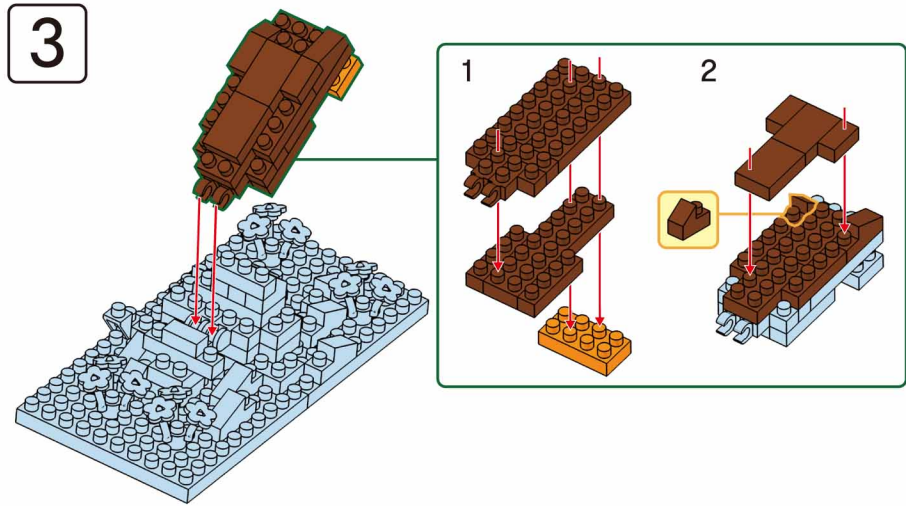

MINI BLOCK EAGLE

Keycode: 43201303
 ADULT ASSIST IS RECOMMENDED.
 PRODUCT MAY VARY SLIGHTLY FROM IMAGE SHOWN.

WARNING:
 CHOKING HAZARD - SMALL PARTS.
 NOT FOR CHILDREN UNDER 3 YEARS.

6+
 YEARS

14

15

16

17

18

19

20

21

22

23

24

25