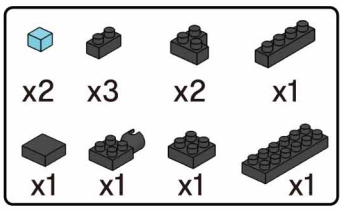

MINI BLOCK EAGLE

Keycode: 43201303
 ADULT ASSIST IS RECOMMENDED.
 PRODUCT MAY VARY SLIGHTLY FROM IMAGE SHOWN.

WARNING:
 CHOKING HAZARD - SMALL PARTS.
 NOT FOR CHILDREN UNDER 3 YEARS.

6+
 YEARS

14

15

16

17