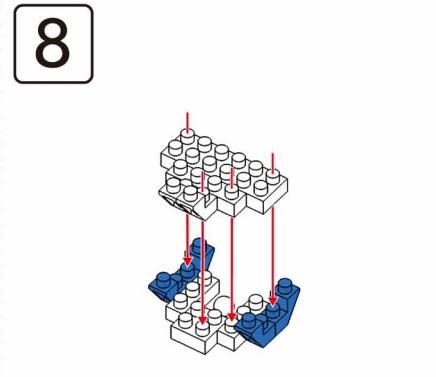

MINI BLOCK EAGLE

Keycode: 43201303
 ADULT ASSIST IS RECOMMENDED.
 PRODUCT MAY VARY SLIGHTLY FROM IMAGE SHOWN.

WARNING:
 CHOKING HAZARD - SMALL PARTS.
 NOT FOR CHILDREN UNDER 3 YEARS.

6+
 YEARS

14

15

16

17

18

19

20

21

22

23

24

25