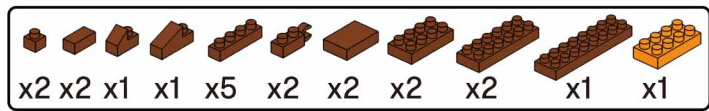

MINI BLOCK EAGLE

Keycode: 43201303
 ADULT ASSIST IS RECOMMENDED.
 PRODUCT MAY VARY SLIGHTLY FROM IMAGE SHOWN.

WARNING:
 CHOKING HAZARD - SMALL PARTS.
 NOT FOR CHILDREN UNDER 3 YEARS.

6+
 YEARS

14

15

16

17