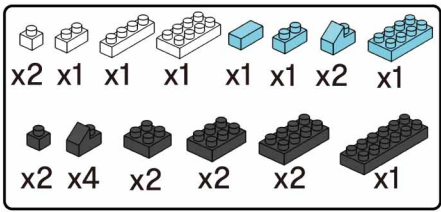

MINI BLOCK EAGLE

Keycode: 43201303
 ADULT ASSIST IS RECOMMENDED.
 PRODUCT MAY VARY SLIGHTLY FROM IMAGE SHOWN.

WARNING:
 CHOKING HAZARD - SMALL PARTS.
 NOT FOR CHILDREN UNDER 3 YEARS.

6+
 YEARS

14

15

16

17