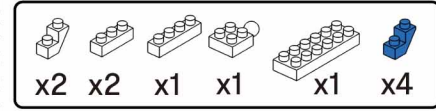

MINI BLOCK EAGLE

Keycode: 43201303
 ADULT ASSIST IS RECOMMENDED.
 PRODUCT MAY VARY SLIGHTLY FROM IMAGE SHOWN.

WARNING:
 CHOKING HAZARD - SMALL PARTS.
 NOT FOR CHILDREN UNDER 3 YEARS.

6+
 YEARS

14

15

16

17