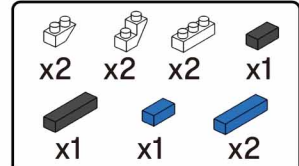

MINI BLOCK EAGLE

Keycode: 43201303
 ADULT ASSIST IS RECOMMENDED.
 PRODUCT MAY VARY SLIGHTLY FROM IMAGE SHOWN.

WARNING:
 CHOKING HAZARD - SMALL PARTS.
 NOT FOR CHILDREN UNDER 3 YEARS.

6+
 YEARS

14

15

16

17