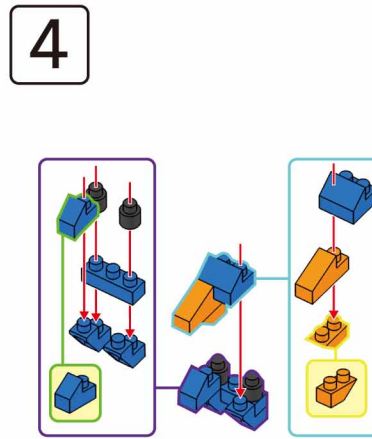

MINI BLOCK EAGLE

Keycode: 43201303
 ADULT ASSIST IS RECOMMENDED.
 PRODUCT MAY VARY SLIGHTLY FROM IMAGE SHOWN.

WARNING:
 CHOKING HAZARD - SMALL PARTS.
 NOT FOR CHILDREN UNDER 3 YEARS.

6+
 YEARS

14

15

16

17

18

19

20

21

22

23

24

25