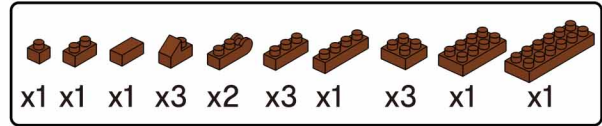

MINI BLOCK EAGLE

Keycode: 43201303
 ADULT ASSIST IS RECOMMENDED.
 PRODUCT MAY VARY SLIGHTLY FROM IMAGE SHOWN.

WARNING:
 CHOKING HAZARD - SMALL PARTS.
 NOT FOR CHILDREN UNDER 3 YEARS.

6+
 YEARS

14

15

16

17