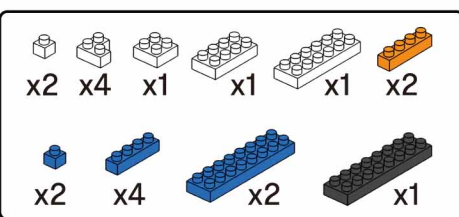

MINI BLOCK EAGLE

Keycode: 43201303
 ADULT ASSIST IS RECOMMENDED.
 PRODUCT MAY VARY SLIGHTLY FROM IMAGE SHOWN.

WARNING:
 CHOKING HAZARD - SMALL PARTS.
 NOT FOR CHILDREN UNDER 3 YEARS.

6+
 YEARS

14

15

16

17