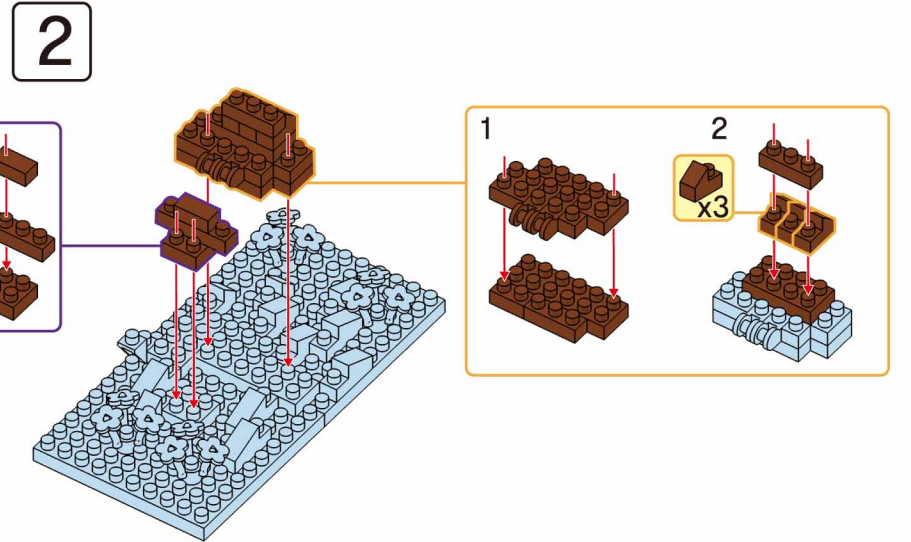

MINI BLOCK EAGLE

Keycode: 43201303
 ADULT ASSIST IS RECOMMENDED.
 PRODUCT MAY VARY SLIGHTLY FROM IMAGE SHOWN.

WARNING:
 CHOKING HAZARD - SMALL PARTS.
 NOT FOR CHILDREN UNDER 3 YEARS.

6+
 YEARS

14

15

16

17

18

19

20

21

22

23

24

25