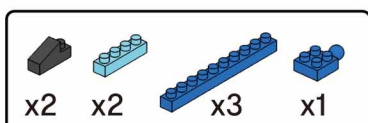

14

15

16

17

18

19

20

21

22

23

24

25

26