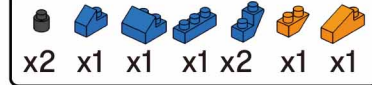

MINI BLOCK EAGLE

Keycode: 43201303
 ADULT ASSIST IS RECOMMENDED.
 PRODUCT MAY VARY SLIGHTLY FROM IMAGE SHOWN.

WARNING:
 CHOKING HAZARD - SMALL PARTS.
 NOT FOR CHILDREN UNDER 3 YEARS.

6+
 YEARS

14

15

16

17