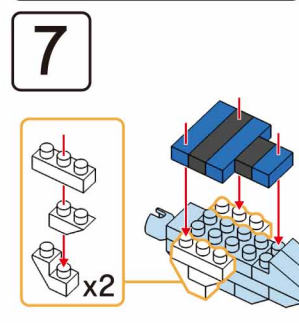

MINI BLOCK EAGLE

Keycode: 43201303
 ADULT ASSIST IS RECOMMENDED.
 PRODUCT MAY VARY SLIGHTLY FROM IMAGE SHOWN.

WARNING:
 CHOKING HAZARD - SMALL PARTS.
 NOT FOR CHILDREN UNDER 3 YEARS.

6+
 YEARS

14

15

16

17