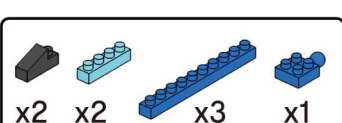

14

15

16

17

18

19

20

21

22

23

24

25

26