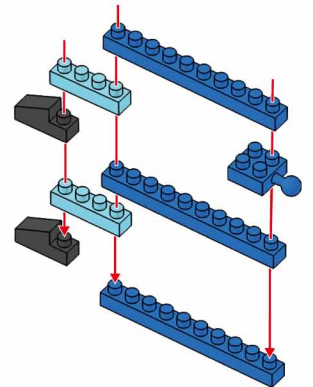

14

15

16

17

18

19

20

21

22

23

24

25

26