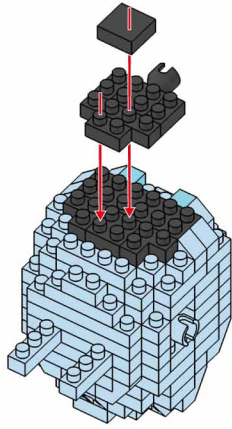

MINI BLOCK EAGLE

Keycode: 43201303
 ADULT ASSIST IS RECOMMENDED.
 PRODUCT MAY VARY SLIGHTLY FROM IMAGE SHOWN.

WARNING:
 CHOKING HAZARD - SMALL PARTS.
 NOT FOR CHILDREN UNDER 3 YEARS.

6+
 YEARS

14

15

16

17