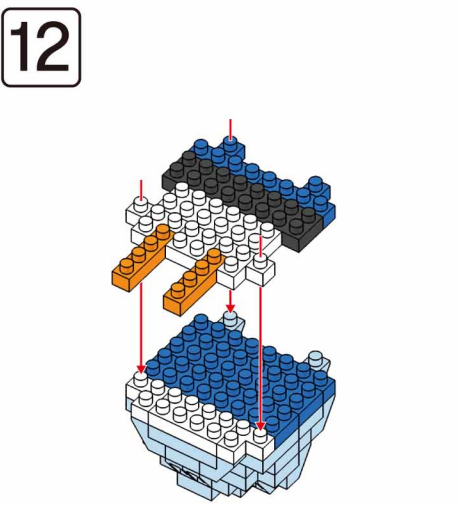

MINI BLOCK EAGLE

Keycode: 43201303
 ADULT ASSIST IS RECOMMENDED.
 PRODUCT MAY VARY SLIGHTLY FROM IMAGE SHOWN.

WARNING:
 CHOKING HAZARD - SMALL PARTS.
 NOT FOR CHILDREN UNDER 3 YEARS.

6+
 YEARS

14

15

16

17

18

19

20

21

22

23

24

25