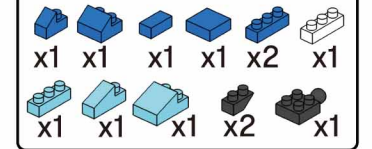

MINI BLOCK EAGLE

Keycode: 43201303
 ADULT ASSIST IS RECOMMENDED.
 PRODUCT MAY VARY SLIGHTLY FROM IMAGE SHOWN.

WARNING:
 CHOKING HAZARD - SMALL PARTS.
 NOT FOR CHILDREN UNDER 3 YEARS.

6+
 YEARS

14

15

16

17