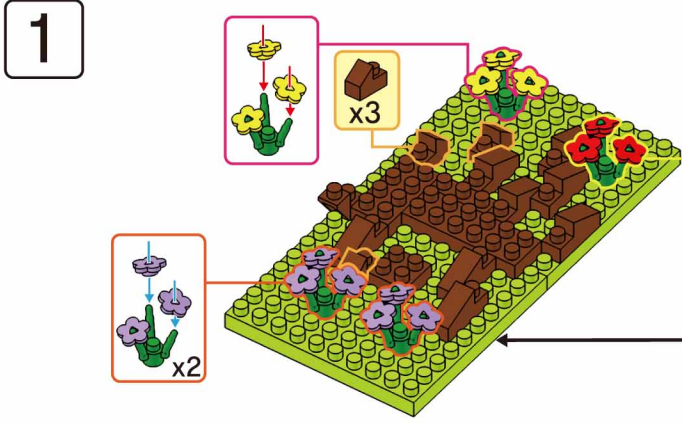

MINI BLOCK EAGLE

Keycode: 43201303
 ADULT ASSIST IS RECOMMENDED.
 PRODUCT MAY VARY SLIGHTLY FROM IMAGE SHOWN.

WARNING:
 CHOKING HAZARD - SMALL PARTS.
 NOT FOR CHILDREN UNDER 3 YEARS.

6+
 YEARS

14

15

16

17

18

19

20

21

22

23

24

25