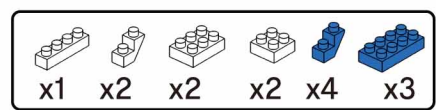

MINI BLOCK EAGLE

Keycode: 43201303
 ADULT ASSIST IS RECOMMENDED.
 PRODUCT MAY VARY SLIGHTLY FROM IMAGE SHOWN.

WARNING:
 CHOKING HAZARD - SMALL PARTS.
 NOT FOR CHILDREN UNDER 3 YEARS.

6+
 YEARS

14

15

16

17