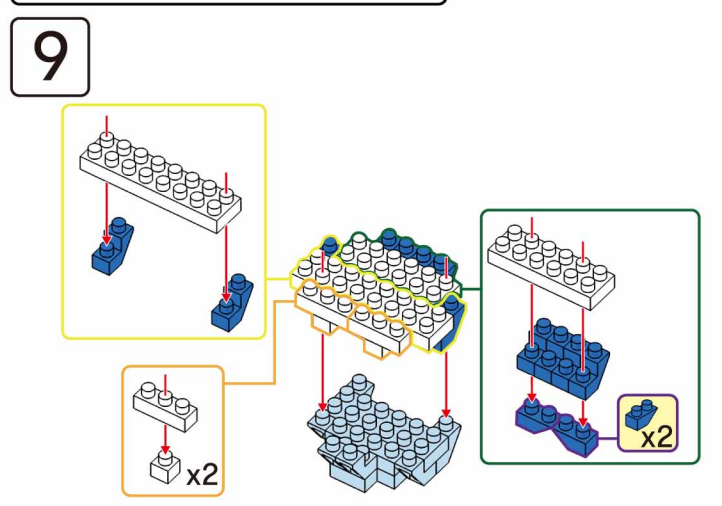

MINI BLOCK EAGLE

Keycode: 43201303
 ADULT ASSIST IS RECOMMENDED.
 PRODUCT MAY VARY SLIGHTLY FROM IMAGE SHOWN.

WARNING:
 CHOKING HAZARD - SMALL PARTS.
 NOT FOR CHILDREN UNDER 3 YEARS.

6+
 YEARS

14

15

16

17

18

19

20

21

22

23

24

25