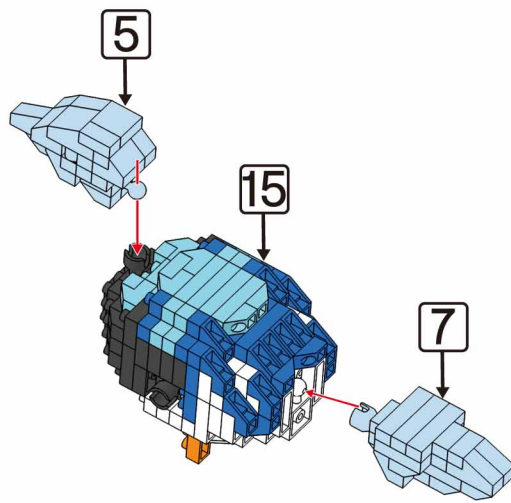

MINI BLOCK EAGLE

Keycode: 43201303
 ADULT ASSIST IS RECOMMENDED.
 PRODUCT MAY VARY SLIGHTLY FROM IMAGE SHOWN.

WARNING:
 CHOKING HAZARD - SMALL PARTS.
 NOT FOR CHILDREN UNDER 3 YEARS.

6+
 YEARS

14

15

16

17

18

19

20

21

22

23

24

25