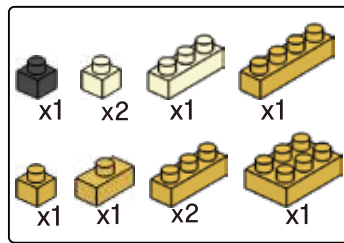

MINI BLOCK KANGAROO

keycode:43201204
 ADULT ASSIST IS RECOMMENDED.
 PRODUCT MAY VARY SLIGHTLY FROM IMAGE SHOWN.

WARNING:
 CHOKING HAZARD - SMALL PARTS.
 NOT FOR CHILDREN UNDER 3 YEARS.

6+
 YEARS

12

13

14

15