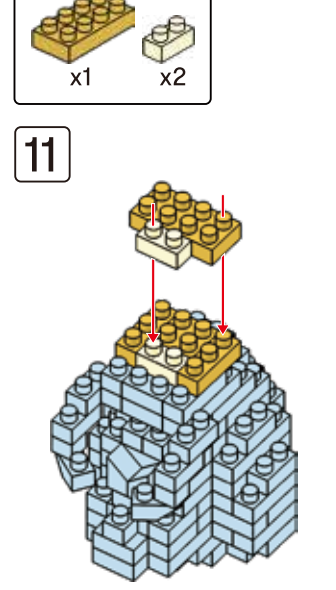

MINI BLOCK KANGAROO

keycode:43201204
 ADULT ASSIST IS RECOMMENDED.
 PRODUCT MAY VARY SLIGHTLY FROM IMAGE SHOWN.

WARNING:
 CHOKING HAZARD - SMALL PARTS.
 NOT FOR CHILDREN UNDER 3 YEARS.

6+
 YEARS

12

13

14

15