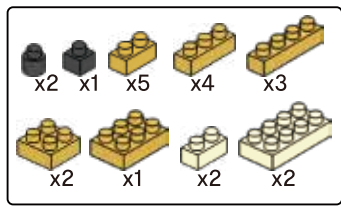

MINI BLOCK KANGAROO

keycode:43201204
 ADULT ASSIST IS RECOMMENDED.
 PRODUCT MAY VARY SLIGHTLY FROM IMAGE SHOWN.

WARNING:
 CHOKING HAZARD - SMALL PARTS.
 NOT FOR CHILDREN UNDER 3 YEARS.

6+
 YEARS

12

13

14

15