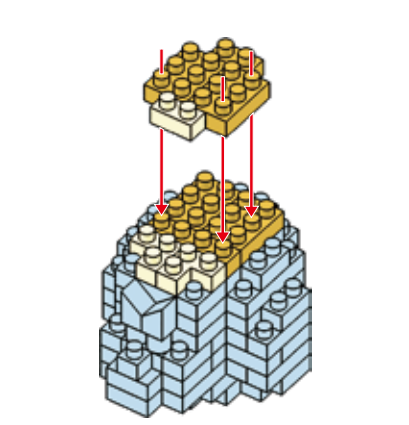

MINI BLOCK KANGAROO

keycode:43201204
 ADULT ASSIST IS RECOMMENDED.
 PRODUCT MAY VARY SLIGHTLY FROM IMAGE SHOWN.

WARNING:
 CHOKING HAZARD - SMALL PARTS.
 NOT FOR CHILDREN UNDER 3 YEARS.

6+
 YEARS

12

13

14

15