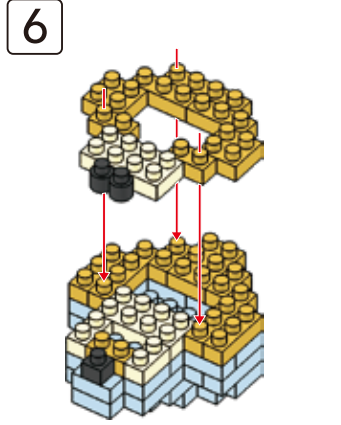

MINI BLOCK KANGAROO

keycode:43201204
 ADULT ASSIST IS RECOMMENDED.
 PRODUCT MAY VARY SLIGHTLY FROM IMAGE SHOWN.

WARNING:
 CHOKING HAZARD - SMALL PARTS.
 NOT FOR CHILDREN UNDER 3 YEARS.

6+
 YEARS

12

13

14

15