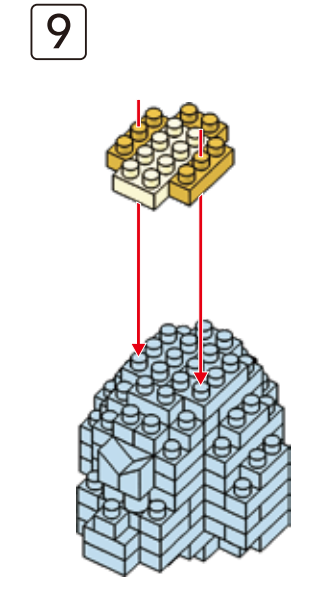

MINI BLOCK KANGAROO

keycode:43201204
 ADULT ASSIST IS RECOMMENDED.
 PRODUCT MAY VARY SLIGHTLY FROM IMAGE SHOWN.

WARNING:
 CHOKING HAZARD - SMALL PARTS.
 NOT FOR CHILDREN UNDER 3 YEARS.

6+
 YEARS

12

13

14

15