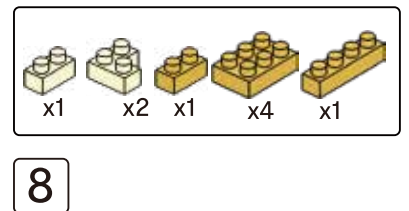

MINI BLOCK KANGAROO

keycode:43201204
 ADULT ASSIST IS RECOMMENDED.
 PRODUCT MAY VARY SLIGHTLY FROM IMAGE SHOWN.

WARNING:
 CHOKING HAZARD - SMALL PARTS.
 NOT FOR CHILDREN UNDER 3 YEARS.

6+
 YEARS

12

13

14

15