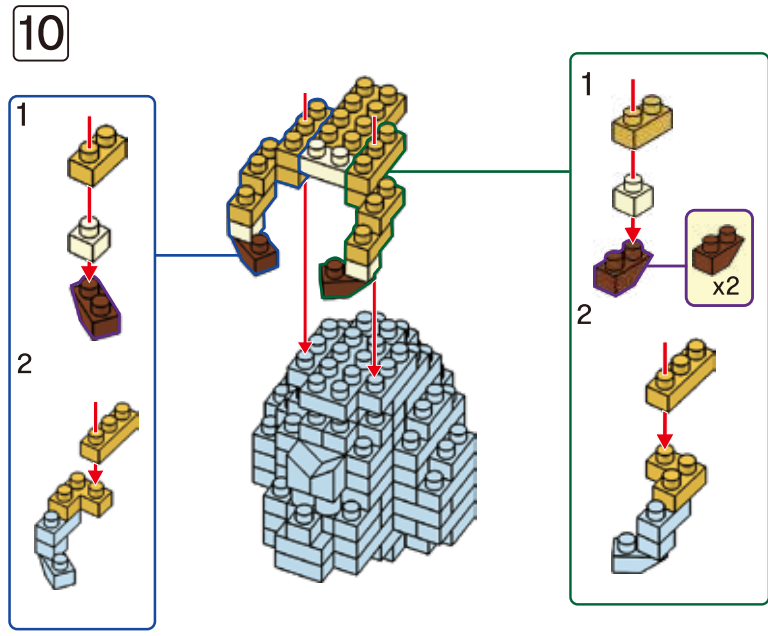

MINI BLOCK KANGAROO

keycode:43201204
 ADULT ASSIST IS RECOMMENDED.
 PRODUCT MAY VARY SLIGHTLY FROM IMAGE SHOWN.

WARNING:
 CHOKING HAZARD - SMALL PARTS.
 NOT FOR CHILDREN UNDER 3 YEARS.

6+
 YEARS

12

13

14

15