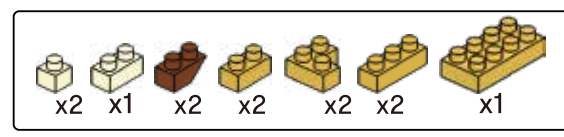

MINI BLOCK KANGAROO

keycode:43201204
 ADULT ASSIST IS RECOMMENDED.
 PRODUCT MAY VARY SLIGHTLY FROM IMAGE SHOWN.

WARNING:
 CHOKING HAZARD - SMALL PARTS.
 NOT FOR CHILDREN UNDER 3 YEARS.

6+
 YEARS

12

13

14

15