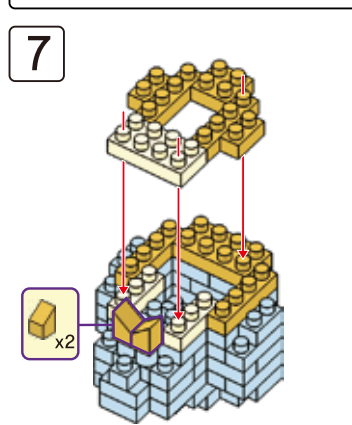

MINI BLOCK KANGAROO

keycode:43201204
 ADULT ASSIST IS RECOMMENDED.
 PRODUCT MAY VARY SLIGHTLY FROM IMAGE SHOWN.

WARNING:
 CHOKING HAZARD - SMALL PARTS.
 NOT FOR CHILDREN UNDER 3 YEARS.

6+
 YEARS

12

13

14

15