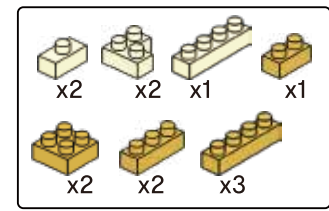

MINI BLOCK KANGAROO

keycode:43201204
 ADULT ASSIST IS RECOMMENDED.
 PRODUCT MAY VARY SLIGHTLY FROM IMAGE SHOWN.

WARNING:
 CHOKING HAZARD - SMALL PARTS.
 NOT FOR CHILDREN UNDER 3 YEARS.

6+
 YEARS

12

13

14

15