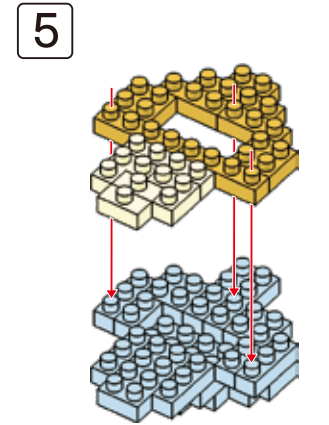

MINI BLOCK KANGAROO

keycode:43201204
 ADULT ASSIST IS RECOMMENDED.
 PRODUCT MAY VARY SLIGHTLY FROM IMAGE SHOWN.

WARNING:
 CHOKING HAZARD - SMALL PARTS.
 NOT FOR CHILDREN UNDER 3 YEARS.

6+
 YEARS

12

13

14

15