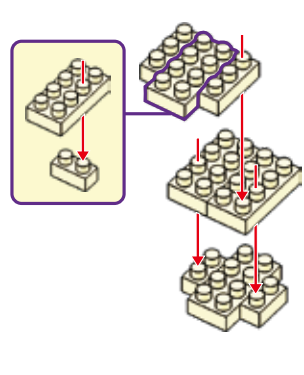

MINI BLOCK KANGAROO

keycode:43201204
 ADULT ASSIST IS RECOMMENDED.
 PRODUCT MAY VARY SLIGHTLY FROM IMAGE SHOWN.

WARNING:
 CHOKING HAZARD - SMALL PARTS.
 NOT FOR CHILDREN UNDER 3 YEARS.

6+
 YEARS

12

13

14

15