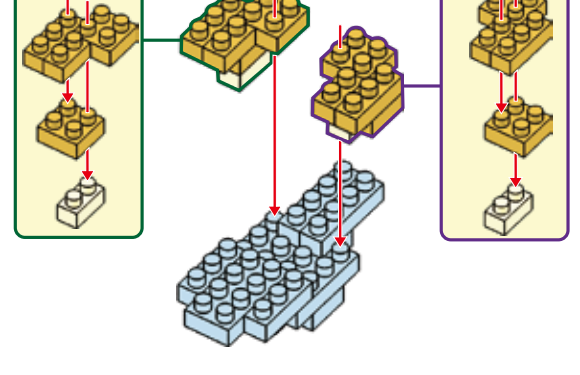

MINI BLOCK KANGAROO

keycode:43201204
 ADULT ASSIST IS RECOMMENDED.
 PRODUCT MAY VARY SLIGHTLY FROM IMAGE SHOWN.

WARNING:
 CHOKING HAZARD - SMALL PARTS.
 NOT FOR CHILDREN UNDER 3 YEARS.

6+
 YEARS

12

13

14

15