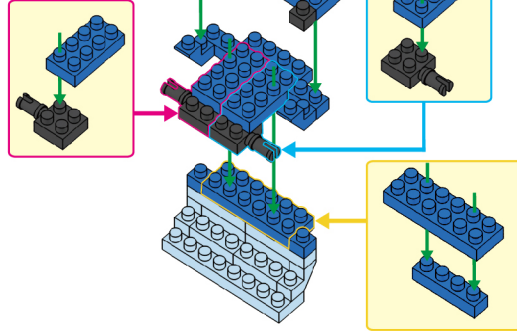

# MINI BLOCK SPORTS CAR

Keycode: 43201099  
 ADULT ASSIST IS RECOMMENDED.  
 PRODUCT MAY VARY SLIGHTLY FROM IMAGE SHOWN.

**WARNING:**  
 CHOKING HAZARD - SMALL PARTS  
 NOT FOR CHILDREN UNDER 3 YEARS.

**6+**  
 YEARS

**1**

**2**

**3**

**4**

**5**

**6**

**7**

**8**