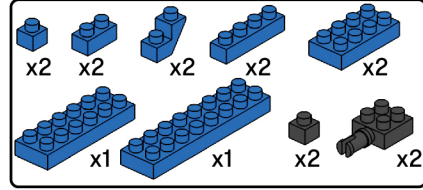

# MINI BLOCK SPORTS CAR

Keycode: 43201099  
 ADULT ASSIST IS RECOMMENDED.  
 PRODUCT MAY VARY SLIGHTLY FROM IMAGE SHOWN.

**WARNING:**  
 CHOKING HAZARD - SMALL PARTS  
 NOT FOR CHILDREN UNDER 3 YEARS.

**6+**  
 YEARS

**1**

**2**

**3**

**4**

**5**

**6**

**7**

**8**