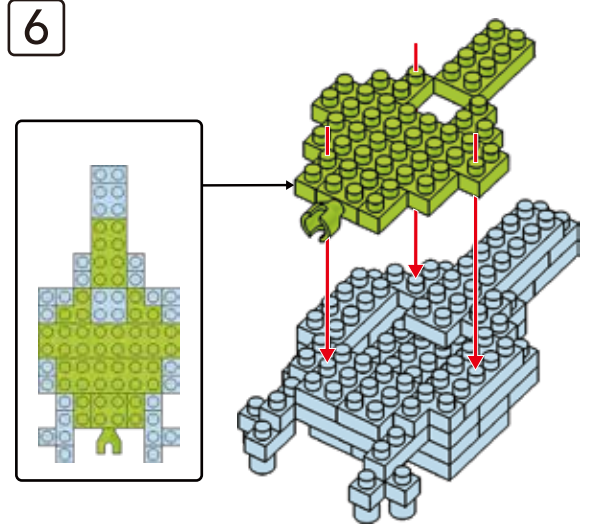

MINI BLOCK T-REX

keycode:43201037
 ADULT ASSIST IS RECOMMENDED.
 PRODUCT MAY VARY SLIGHTLY FROM IMAGE SHOWN.

WARNING:
 CHOKING HAZARD - SMALL PARTS.
 NOT FOR CHILDREN UNDER 3 YEARS.

6+
 YEARS

1

2

3

4

5

6

7

8

9

10

11

12