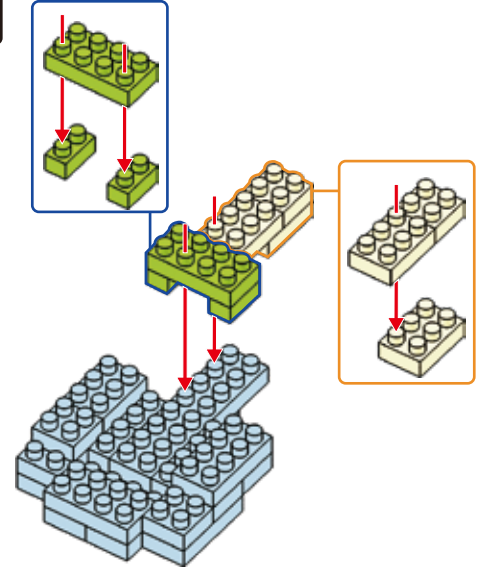

MINI BLOCK T-REX

keycode:43201037
 ADULT ASSIST IS RECOMMENDED.
 PRODUCT MAY VARY SLIGHTLY FROM IMAGE SHOWN.

WARNING:
 CHOKING HAZARD - SMALL PARTS.
 NOT FOR CHILDREN UNDER 3 YEARS.

6+
 YEARS

1

2

3

4

5

6

7

8

9

10

11

12