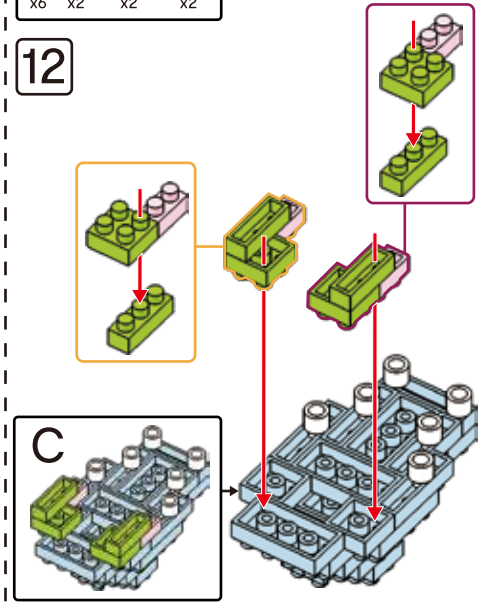

MINI BLOCK T-REX

keycode:43201037
 ADULT ASSIST IS RECOMMENDED.
 PRODUCT MAY VARY SLIGHTLY FROM IMAGE SHOWN.

WARNING:
 CHOKING HAZARD - SMALL PARTS.
 NOT FOR CHILDREN UNDER 3 YEARS.

6+
 YEARS

1

2

3

4

5

6

7

8

9

10

11

12