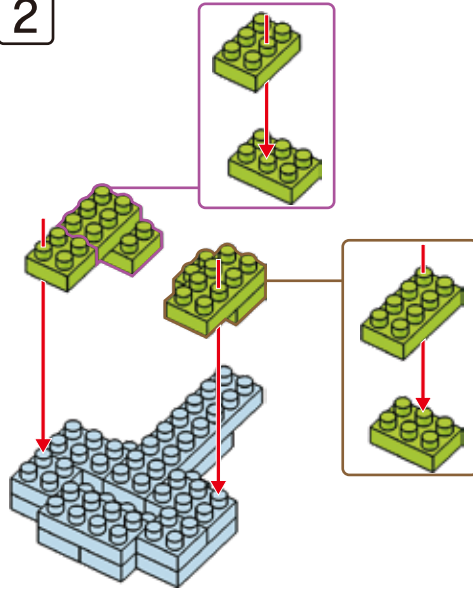

MINI BLOCK T-REX

keycode:43201037
 ADULT ASSIST IS RECOMMENDED.
 PRODUCT MAY VARY SLIGHTLY FROM IMAGE SHOWN.

WARNING:
 CHOKING HAZARD - SMALL PARTS.
 NOT FOR CHILDREN UNDER 3 YEARS.

6+
 YEARS

1

2

3

4

5

6

7

8

9

10

11

12