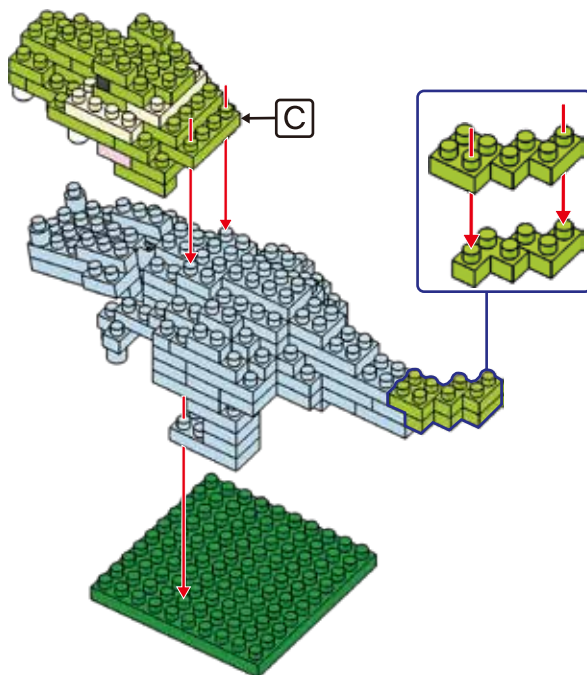

MINI BLOCK T-REX

keycode:43201037
 ADULT ASSIST IS RECOMMENDED.
 PRODUCT MAY VARY SLIGHTLY FROM IMAGE SHOWN.

WARNING:
 CHOKING HAZARD - SMALL PARTS.
 NOT FOR CHILDREN UNDER 3 YEARS.

6+
 YEARS

1

2

3

4

5

6

7

8

9

10

11

12

13

14

15

16