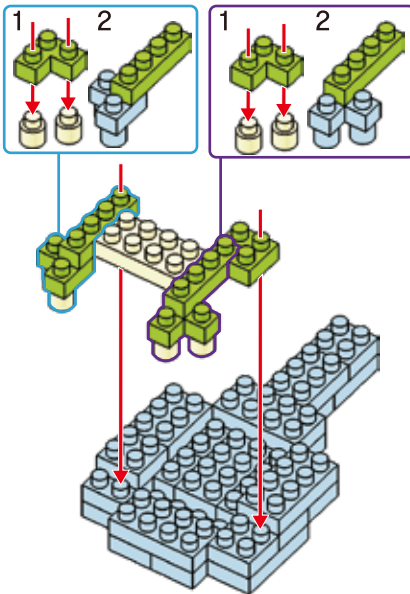

MINI BLOCK T-REX

keycode:43201037
 ADULT ASSIST IS RECOMMENDED.
 PRODUCT MAY VARY SLIGHTLY FROM IMAGE SHOWN.

WARNING:
 CHOKING HAZARD - SMALL PARTS.
 NOT FOR CHILDREN UNDER 3 YEARS.

6+
 YEARS

1

2

3

4

5

6

7

8

9

10

11

12