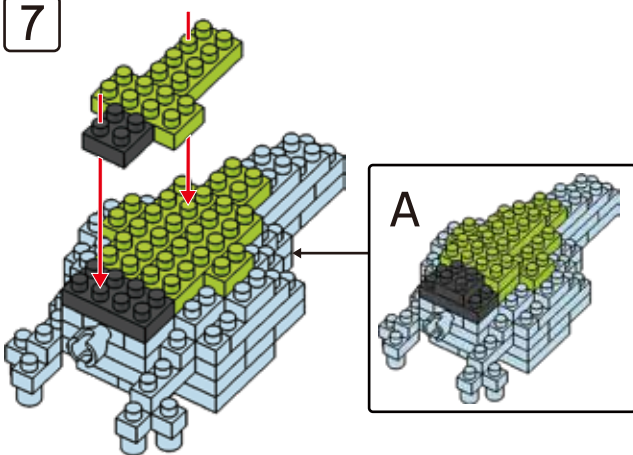

MINI BLOCK T-REX

keycode:43201037
ADULT ASSIST IS RECOMMENDED.
PRODUCT MAY VARY SLIGHTLY FROM IMAGE SHOWN.

WARNING:
CHOKING HAZARD - SMALL PARTS.
NOT FOR CHILDREN UNDER 3 YEARS.

6+
YEARS

1

2

3

4

5

6

7

8

9