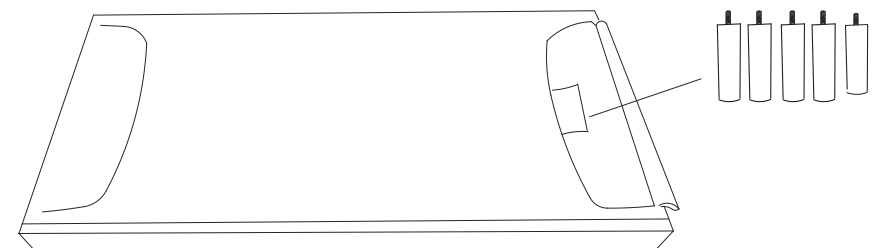

Assembly Instructions

43152575 3 SEATER ADELE SOFA

CARE INSTRUCTIONS: WIPE CLEAN WITH A SOFT DAMP CLOTH. DO NOT USE ABRASIVE MATERIAL AND SOLVENTS. SPOT CLEAN IF NEEDED. KEEP AWAY FROM WATER AND DIRECT SUNLIGHT. STORE IN A DRY PLACE. CHECK AND TIGHTEN ALL PARTS REGULARLY. FOR INDOOR AND DOMESTIC USE ONLY.

WARNING: DO NOT STAND ON THE SOFA. USE ONLY ON A FLAT SURFACE. DO NOT SIT ON THE ARMRESTS. DO NOT USE UNTIL ALL SCREWS, BOLTS AND KNOBS ARE FIRMLY SECURED. THIS PRODUCT CONTAINS SMALL PARTS AND SHARP POINTS, KEEP AWAY FROM CHILDREN AND BABIES. ADULT ASSEMBLY REQUIRED. FAILURE TO FOLLOW THESE WARNINGS COULD RESULT IN SERIOUS INJURY.

DO NOT TIGHTEN THE SCREWS FULLY DURING ASSEMBLY. FULLY TIGHTEN SCREWS AFTER THE FINAL ASSEMBLY STEPS.

MAXIMUM SAFE LOAD: 100KG/SEAT.

AX1	BX1
CX1 (L)	DX1 (R)
EX3	FX3
GX5	HX1

IX4	JX1
KX8	LX8
MX8	

Feet (H&I) and hardware on either side of the bottom of the seat frame (A).