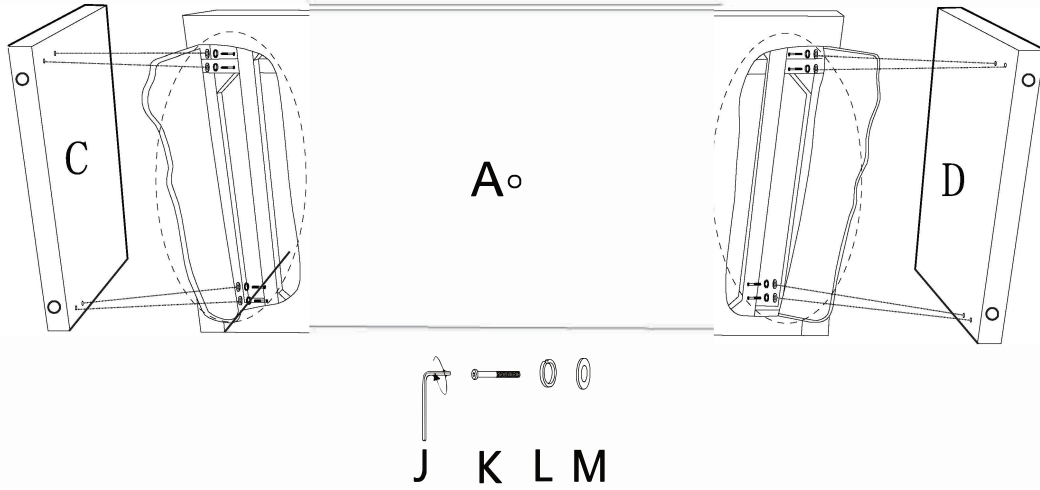

DO NOT TIGHTEN THE SCREWS FULLY DURING ASSEMBLY. FULLY TIGHTEN SCREWS AFTER THE FINAL ASSEMBLY STEPS.

MAXIMUM SAFE LOAD: 100KG/SEAT.

<p>AX1</p> 	<p>BX1</p> 
<p>CX1</p>  <p>(L)</p>	<p>DX1</p>  <p>(R)</p>
<p>EX3</p> 	<p>FX3</p> 
<p>GX5</p> 	<p>HX1</p> 

<p>IX4</p> 	<p>JX1</p> 
<p>KX8</p> 	<p>LX8</p> 
<p>MX8</p> 	

Feet (H&I) and hardware on either side of the bottom of the seat frame (A).

STEP 1

STEP 2

STEP 3

STEP 4