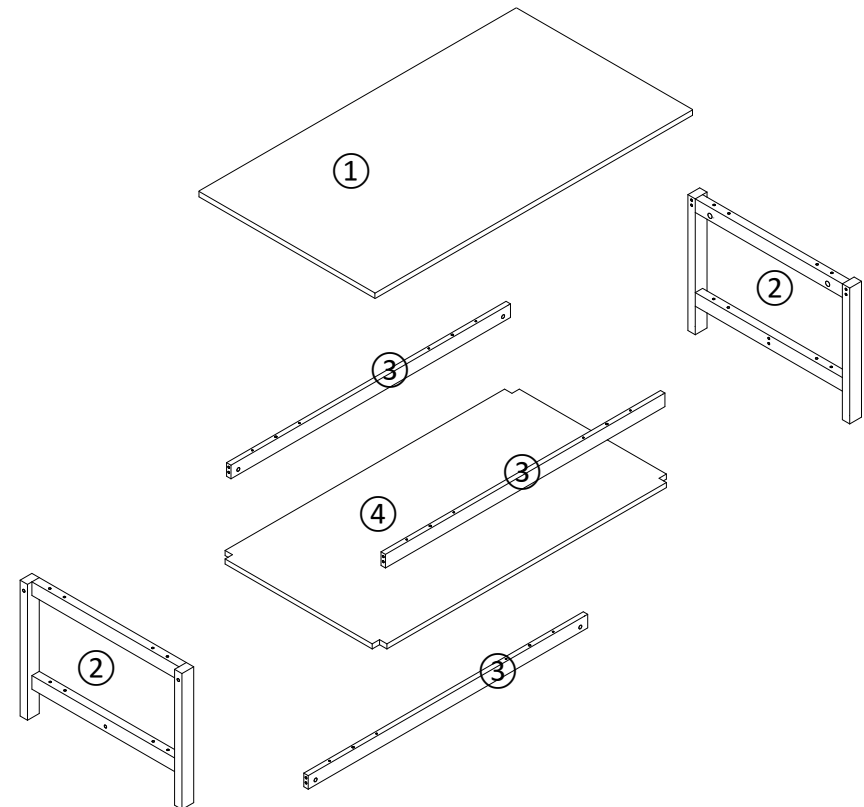

**MAXIMUM SAFE LOAD: TOP:25KGS,SMALL SHELF 10KGS.**

	a	M6x35	4pcs		g	M6x60	2pcs
	b	M15x9	4pcs		h	Ø20	6pcs
	c	M6x70	4pcs				
	d	M6x30	20pcs				
	e	M4x40	16pcs				
	f	Ø10x10	6pcs				

			
①	②	③	④
1pc	1pc	3pcs	1pc