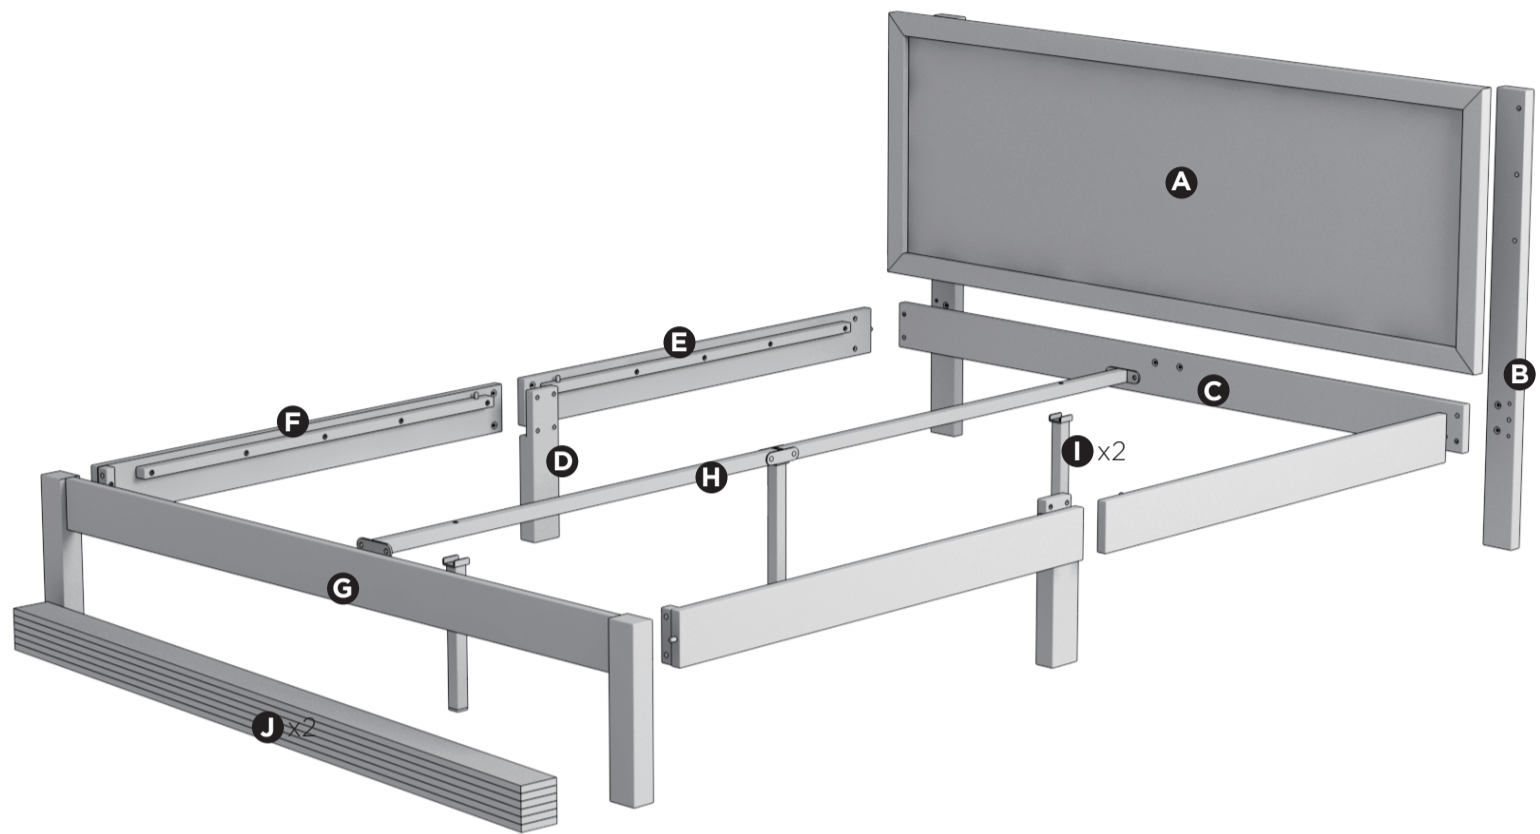

Easy as 1-2-3 Assembly Instruction

RATTAN BEDFRAME

Components

Need more help?

Get in touch so we can help you out.
 AU: 7am - 5pm AEST Monday - Sunday (including public holidays)
 NZ: 9am - 7pm AEST Monday - Sunday (including public holidays)
 1800 051 800