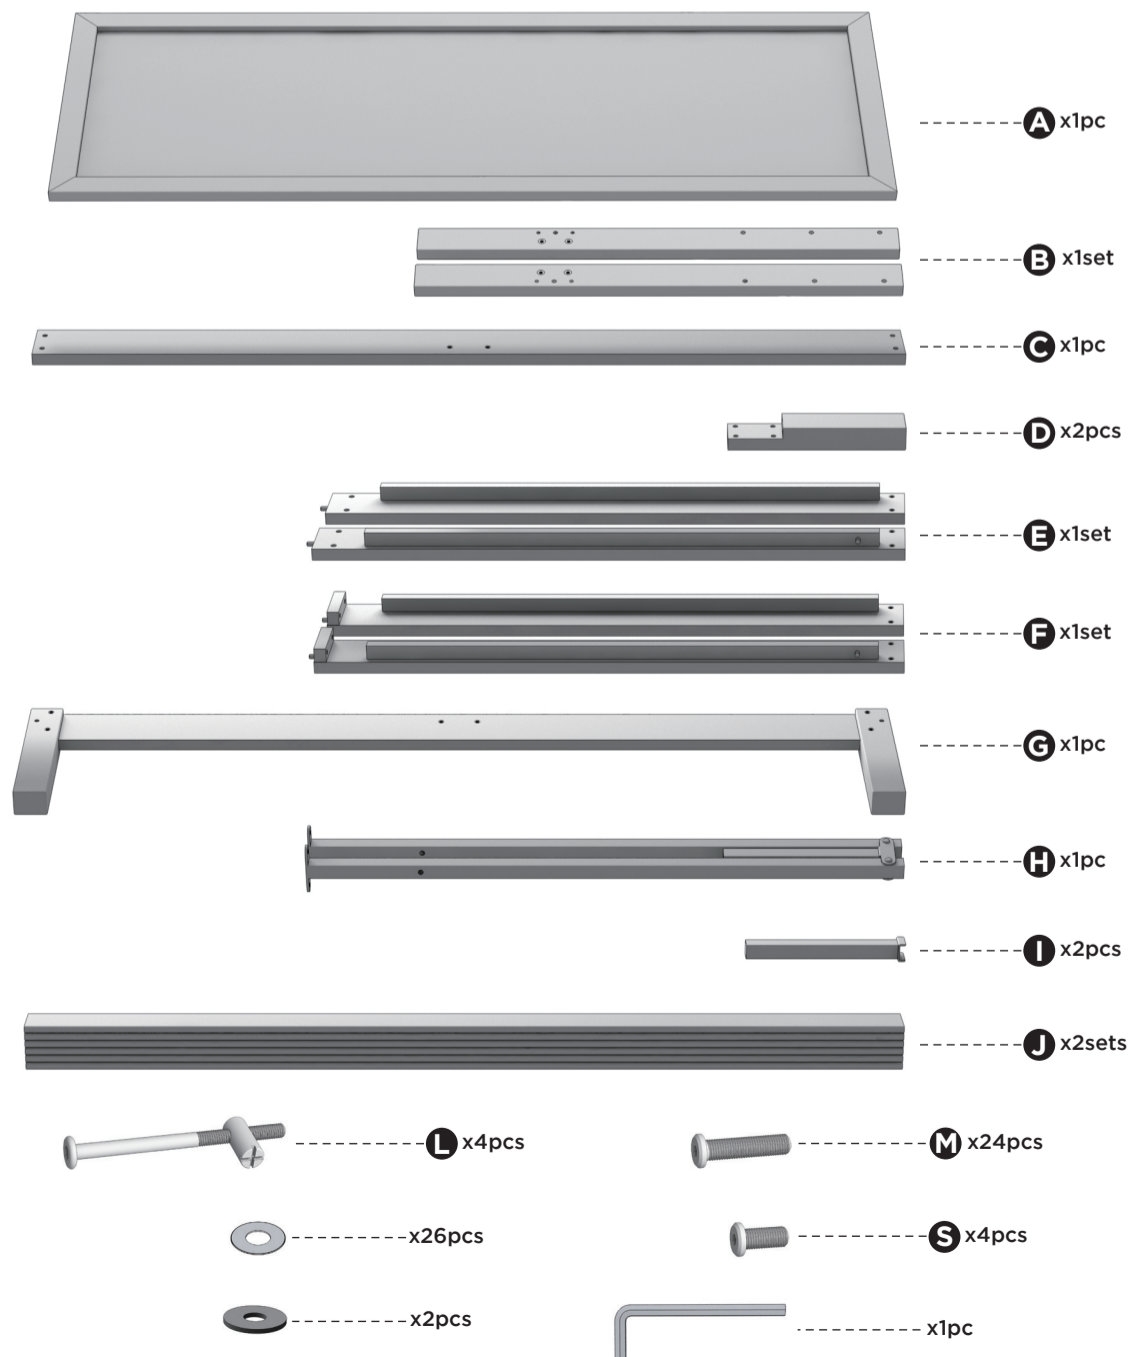

Easy as 1-2-3 Assembly Instruction

RATTAN BEDFRAME

Components

Need more help?

Get in touch so we can help you out.
 AU: 7am - 5pm AEST Monday - Sunday (including public holidays)
 NZ: 9am - 7pm AEST Monday - Sunday (including public holidays)
 1800 051 800

8

9

10

11

12

13

14

15