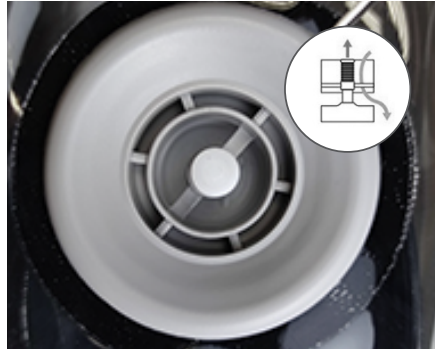

INSTRUCTION

Aqua Weight Bag 20kg

STEP 1

Open the water filler cap

STEP 2

Press the spring valve switch to inject water

STEP 3

Press the spring valve again to close the valve, and connect the special nozzle equipped on the pump, then press the pump with hands or feet to inflate

STEP 4

Close the water filler cap and start using

MADE IN CHINA

FOR AU / NZ: IMPORTED FOR
KMART STORES IN AUSTRALIA
AND NEW ZEALAND.

KEYCODE: 43127887

WARNING: DO NOT EXPOSE IT TO SUNLIGHT FOR LONG TIME. REMEMBER TO TIGHTEN THE COVER BEFORE USING. KEEP AWAY FROM SHARP OBJECTS, KEEP BALANCE, AND INJECT WATER ACCORDING TO YOUR OWN STRENGTH TO AVOID ANY SPRAINS.