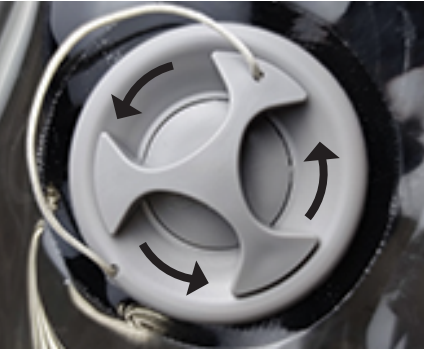

INSTRUCTION

Aqua Weight Bag 20kg

STEP 1

Open the water filler cap

STEP 2

Press the spring valve switch to inject water

STEP 3

Press the spring valve again to close the valve, and connect the special nozzle equipped on the pump, then press the pump with hands or feet to inflate

STEP 4

Close the water filler cap and start using

MADE IN CHINA

FOR AU / NZ: IMPORTED FOR
KMART STORES IN AUSTRALIA
AND NEW ZEALAND.

KEYCODE: 43127887

WARNING: DO NOT EXPOSE IT TO SUNLIGHT FOR LONG TIME. REMEMBER TO TIGHTEN THE COVER BEFORE USING. KEEP AWAY FROM SHARP OBJECTS, KEEP BALANCE, AND INJECT WATER ACCORDING TO YOUR OWN STRENGTH TO AVOID ANY SPRAINS.