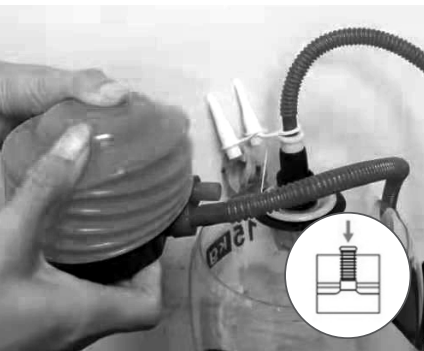

INSTRUCTION

Aqua Weight Bag 20kg

STEP 1

Open the water filler cap

STEP 2

Press the spring valve switch to inject water

STEP 3

Press the spring valve again to close the valve, and connect the special nozzle equipped on the pump, then press the pump with hands or feet to inflate

STEP 4

Close the water filler cap and start using

MADE IN CHINA

FOR AU / NZ: IMPORTED FOR
KMART STORES IN AUSTRALIA
AND NEW ZEALAND.

KEYCODE: 43127887

WARNING: DO NOT EXPOSE IT TO SUNLIGHT FOR LONG TIME. REMEMBER TO TIGHTEN THE COVER BEFORE USING. KEEP AWAY FROM SHARP OBJECTS, KEEP BALANCE, AND INJECT WATER ACCORDING TO YOUR OWN STRENGTH TO AVOID ANY SPRAINS.