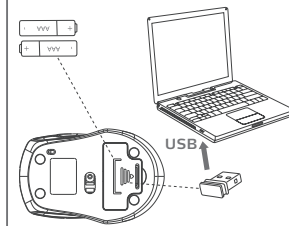

CONNECTION DESCRIPTION

INSTALLATION

1. Check that your computer has a USB port.
2. Connect the USB free port. The operating system will detect and ready for use.

RECYCLING

- Follow local ordinances when disposing of this product. If you are unsure of how to dispose of this product, please contact your local authority.

CONTENTS

- Wireless mouse
- User's manual

1

2

3

全尺寸:142.5*100mm 单面单黑印刷/折页