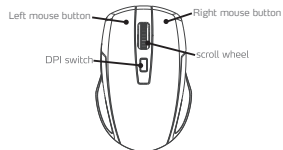

Quick Guide

DESCRIPTION OF PARTS

Please read the entire instruction manual before using the product and save it for future reference. We reserve the right for any errors in text or images and any necessary changes made to technical data.

WIRELESS MOUSE

K:43-055-739 | T:68-736-354